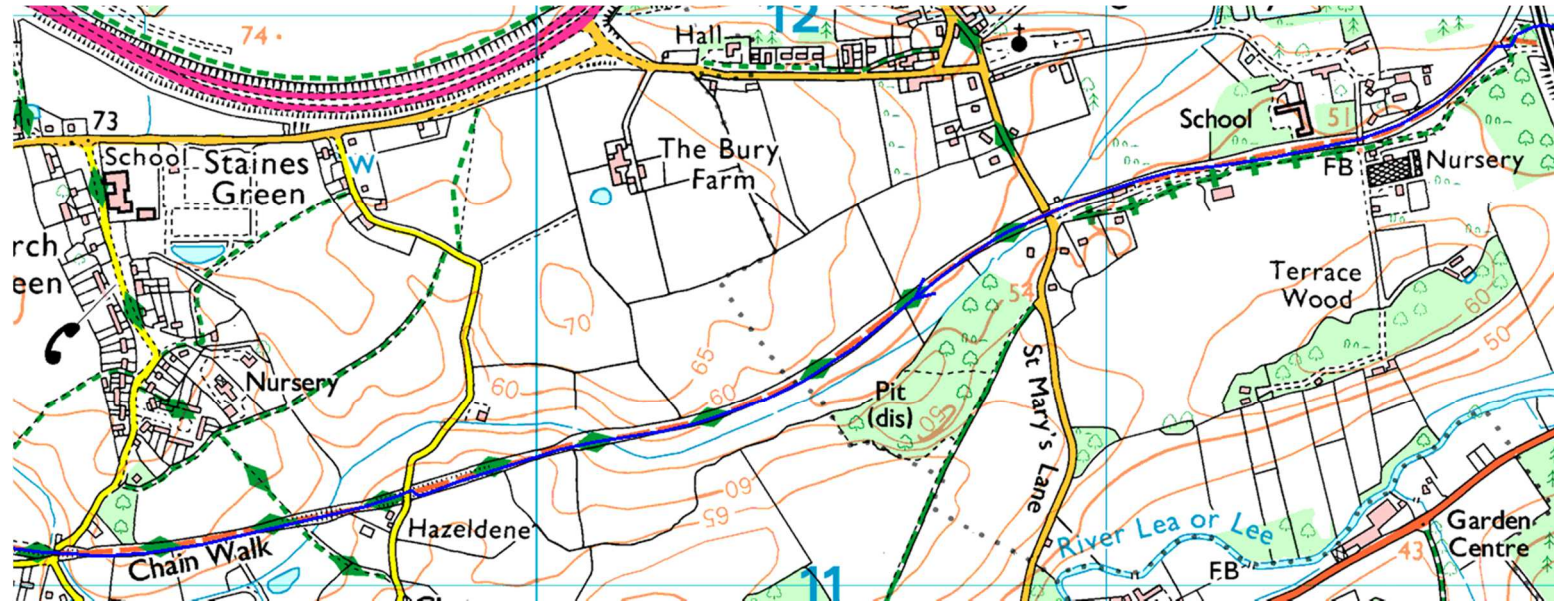

# Route Maps - Circular 50km Off Road Event (Ordnance Survey 1:25,000)

Map 3

Route Maps - Circular 50km Off Road Event (Ordnance Survey 1:25,000)

Map 4

Route Maps - Circular 50km Off Road Event (Ordnance Survey 1:25,000)

Map 5

Map 6

# Route Maps - Circular 50km Off Road Event (Ordnance Survey 1:25,000)

Map 7

Map 8

Map 9

Map 10

Route Maps - Circular 50km Off Road Event (Ordnance Survey 1:25,000)

Map 11

Map 12

Route Maps - Circular 50km Off Road Event (Ordnance Survey 1:25,000)

Map 13

Map 14

Route Maps - Circular 50km Off Road Event (Ordnance Survey 1:25,000)

Map 15