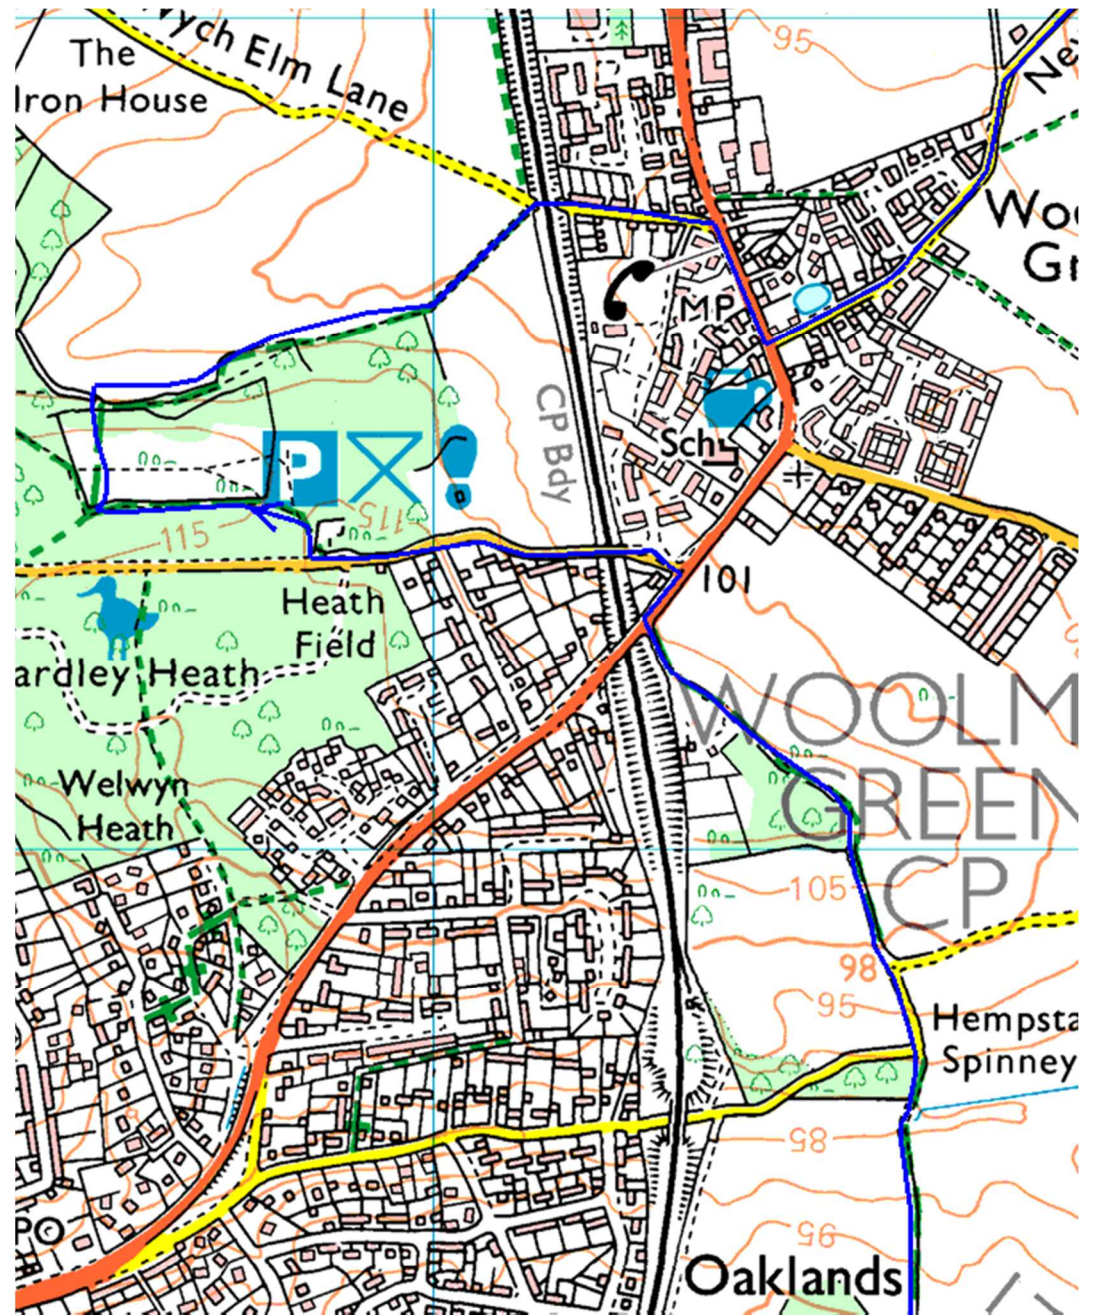

# Route Maps - Circular 50km Off Road Event (Ordnance Survey 1:25,000)

Map 3

Route Maps - Circular 50km Off Road Event (Ordnance Survey 1:25,000)

Map 4

Route Maps - Circular 50km Off Road Event (Ordnance Survey 1:25,000)

Map 5

Map 6

# Route Maps - Circular 50km Off Road Event (Ordnance Survey 1:25,000)

Map 7

Map 8

Map 9

Map 10

Route Maps - Circular 50km Off Road Event (Ordnance Survey 1:25,000)

Map 11

Map 12

Route Maps - Circular 50km Off Road Event (Ordnance Survey 1:25,000)

Map 13

Map 14

Route Maps - Circular 50km Off Road Event (Ordnance Survey 1:25,000)

Map 15