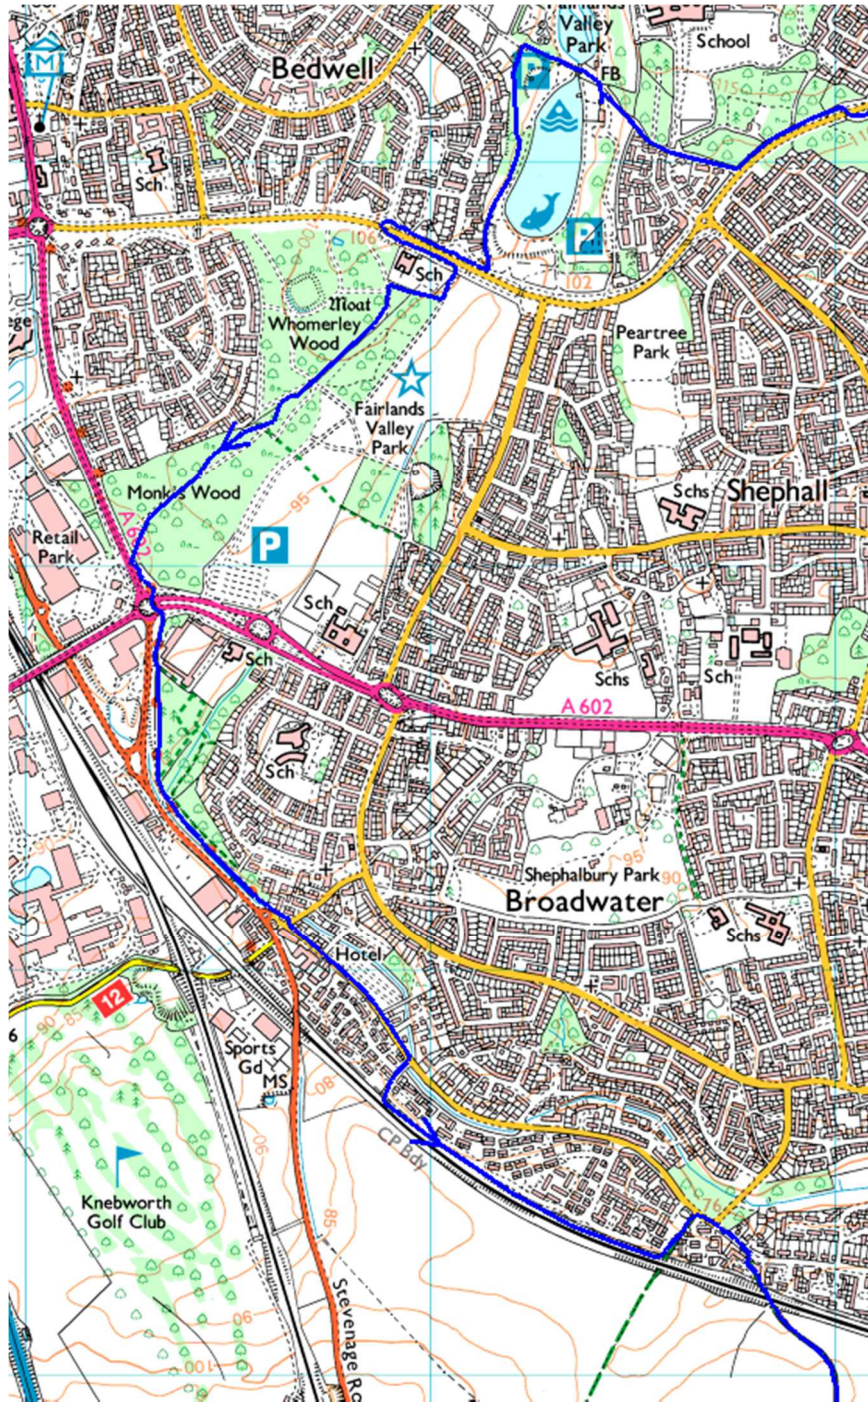

# Route Maps - Circular 50km Off Road Event (Ordnance Survey 1:25,000)

Map 1

Map 2

# Route Maps - Circular 50km Off Road Event (Ordnance Survey 1:25,000)

Map 3

Route Maps - Circular 50km Off Road Event (Ordnance Survey 1:25,000)

Map 4

Route Maps - Circular 50km Off Road Event (Ordnance Survey 1:25,000)

# Route Maps - Circular 50km Off Road Event (Ordnance Survey 1:25,000)

Map 7

Map 8

Map 9

Map 10

Route Maps - Circular 50km Off Road Event (Ordnance Survey 1:25,000)

Map 11

Map 12

Route Maps - Circular 50km Off Road Event (Ordnance Survey 1:25,000)

Map 13

Map 14

Route Maps - Circular 50km Off Road Event (Ordnance Survey 1:25,000)

Map 15