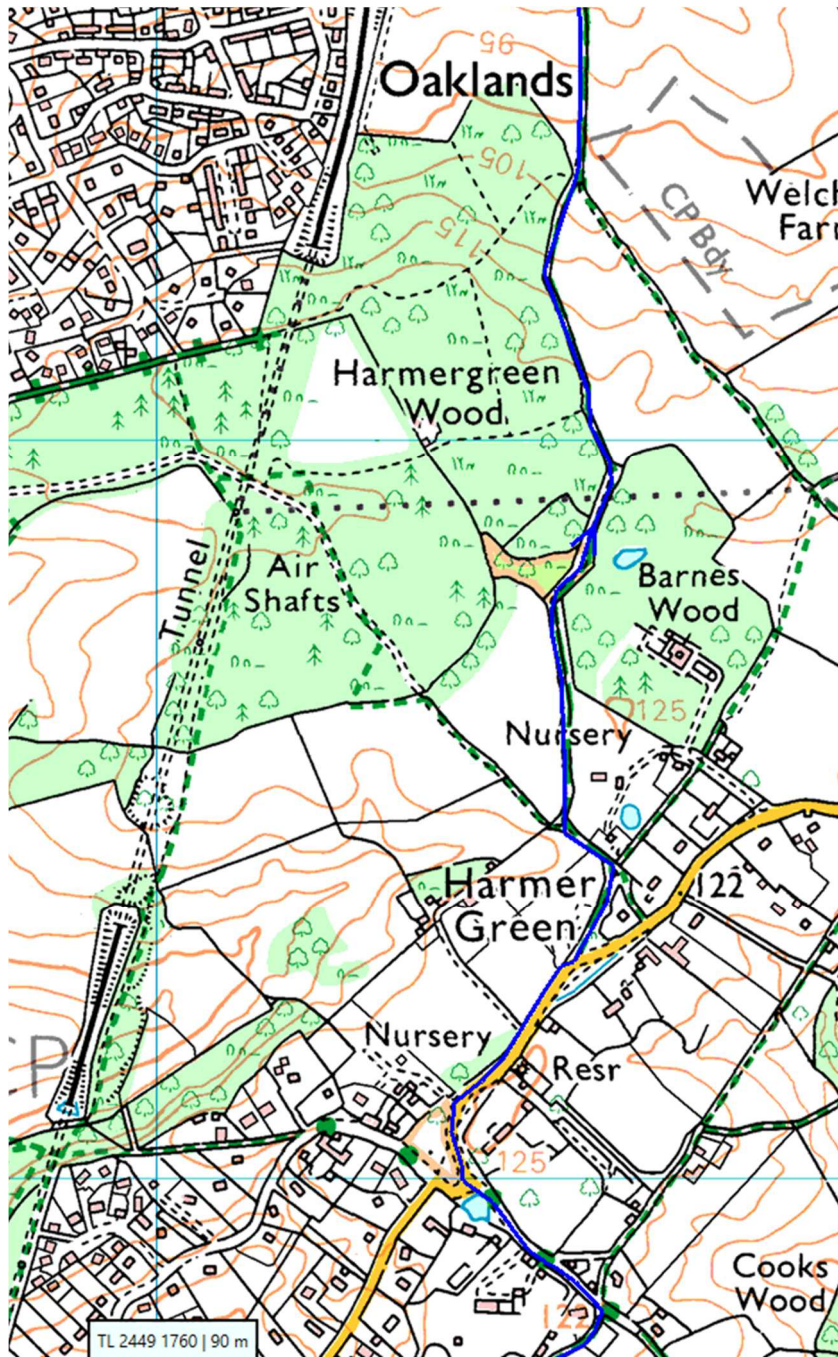

# Route Maps - Circular 50km Off Road Event (Ordnance Survey 1:25,000)

Map 3

Route Maps - Circular 50km Off Road Event (Ordnance Survey 1:25,000)

Map 4

Route Maps - Circular 50km Off Road Event (Ordnance Survey 1:25,000)

Map 5

Map 6

# Route Maps - Circular 50km Off Road Event (Ordnance Survey 1:25,000)

Map 7

Map 8

Map 9

Map 10

Route Maps - Circular 50km Off Road Event (Ordnance Survey 1:25,000)

Map 11

Map 12

Route Maps - Circular 50km Off Road Event (Ordnance Survey 1:25,000)

Map 13

Map 14

Route Maps - Circular 50km Off Road Event (Ordnance Survey 1:25,000)

Map 15