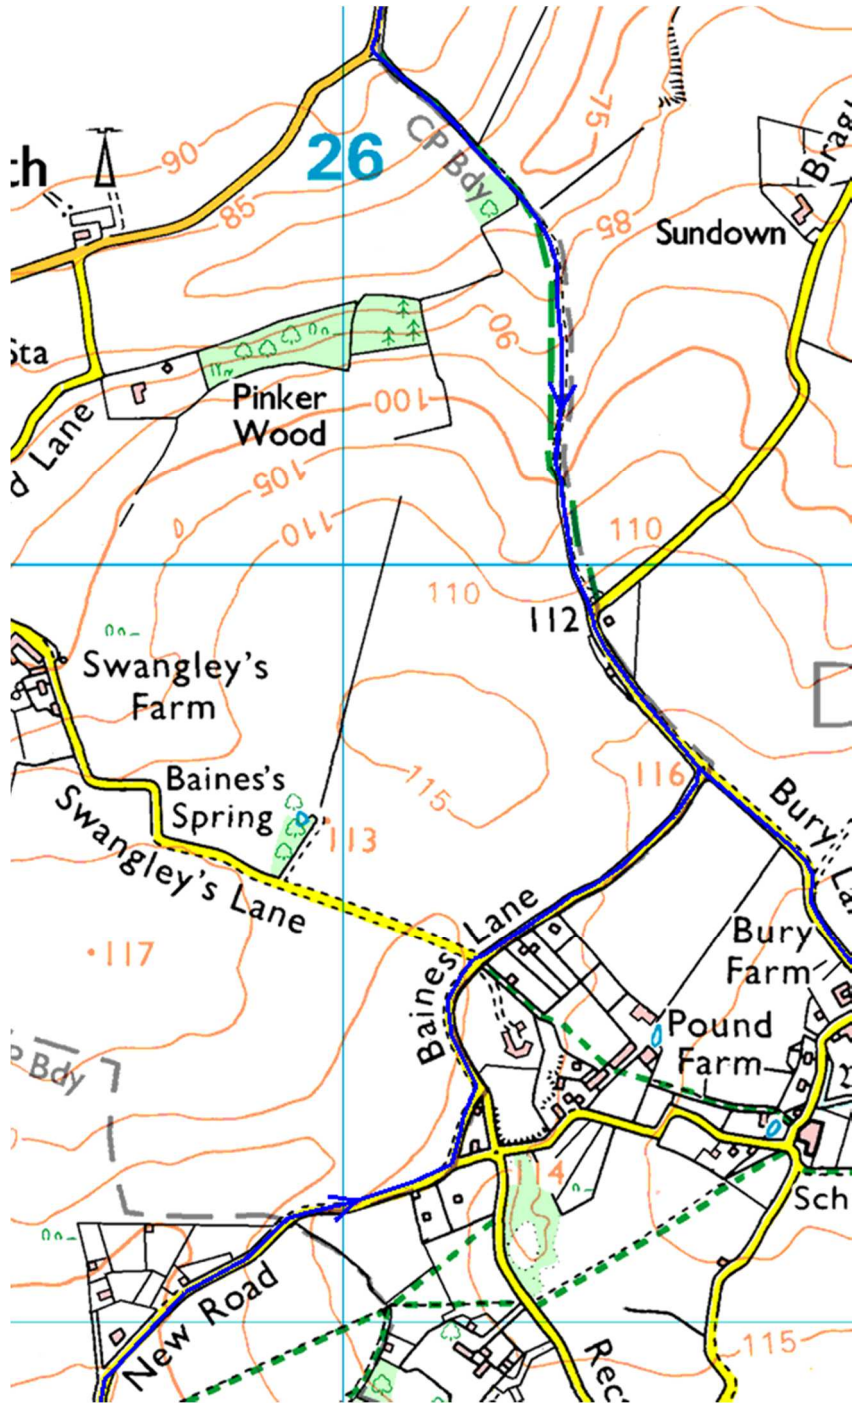

Route Maps - Circular 50km Off Road Event (Ordnance Survey 1:25,000)

Map 13