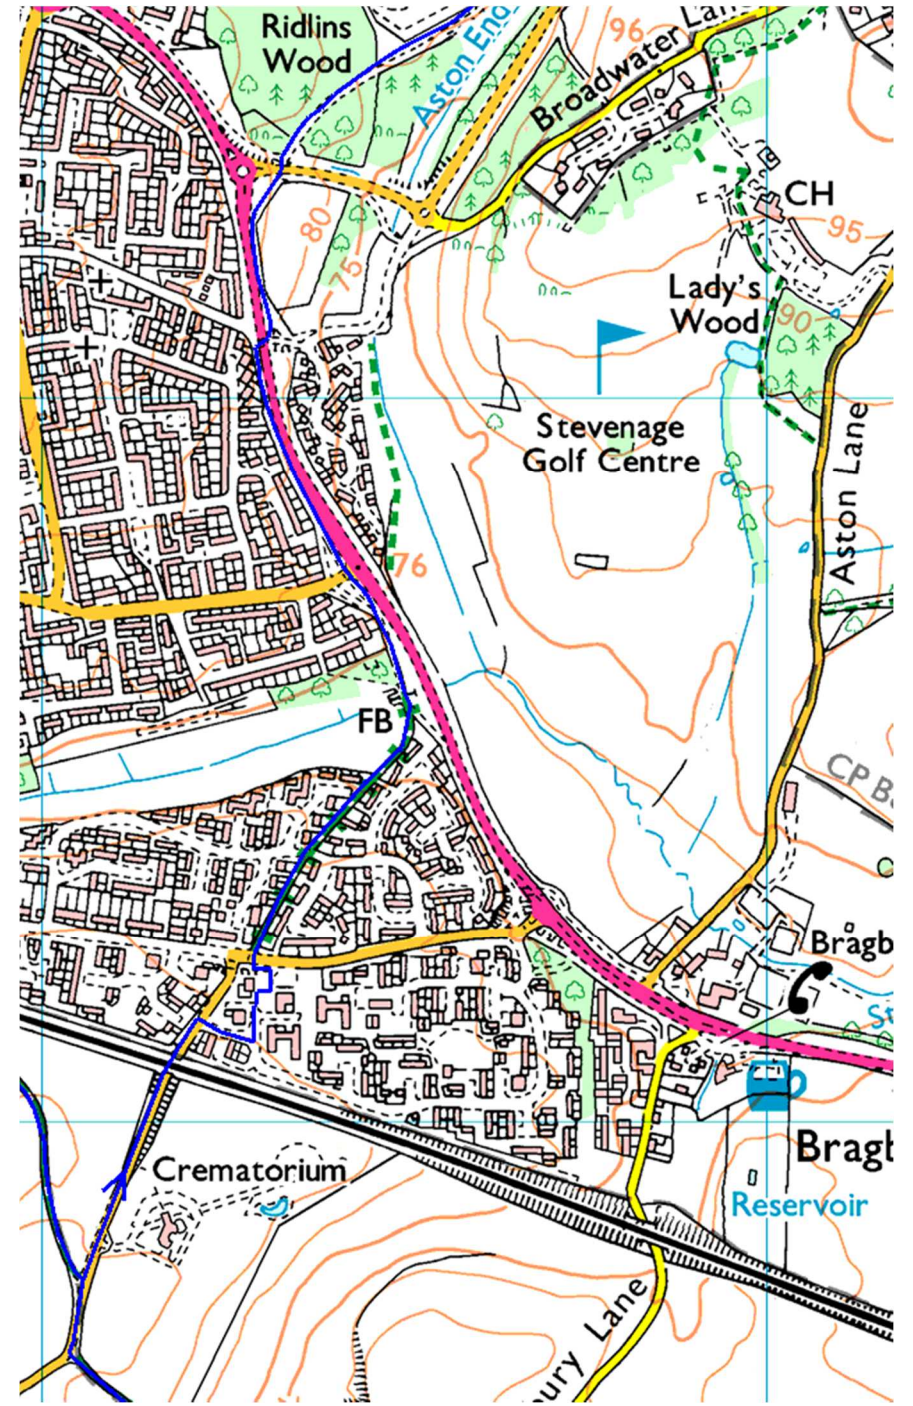

Route Maps - Circular 50km Off Road Event (Ordnance Survey 1:25,000)

Map 14