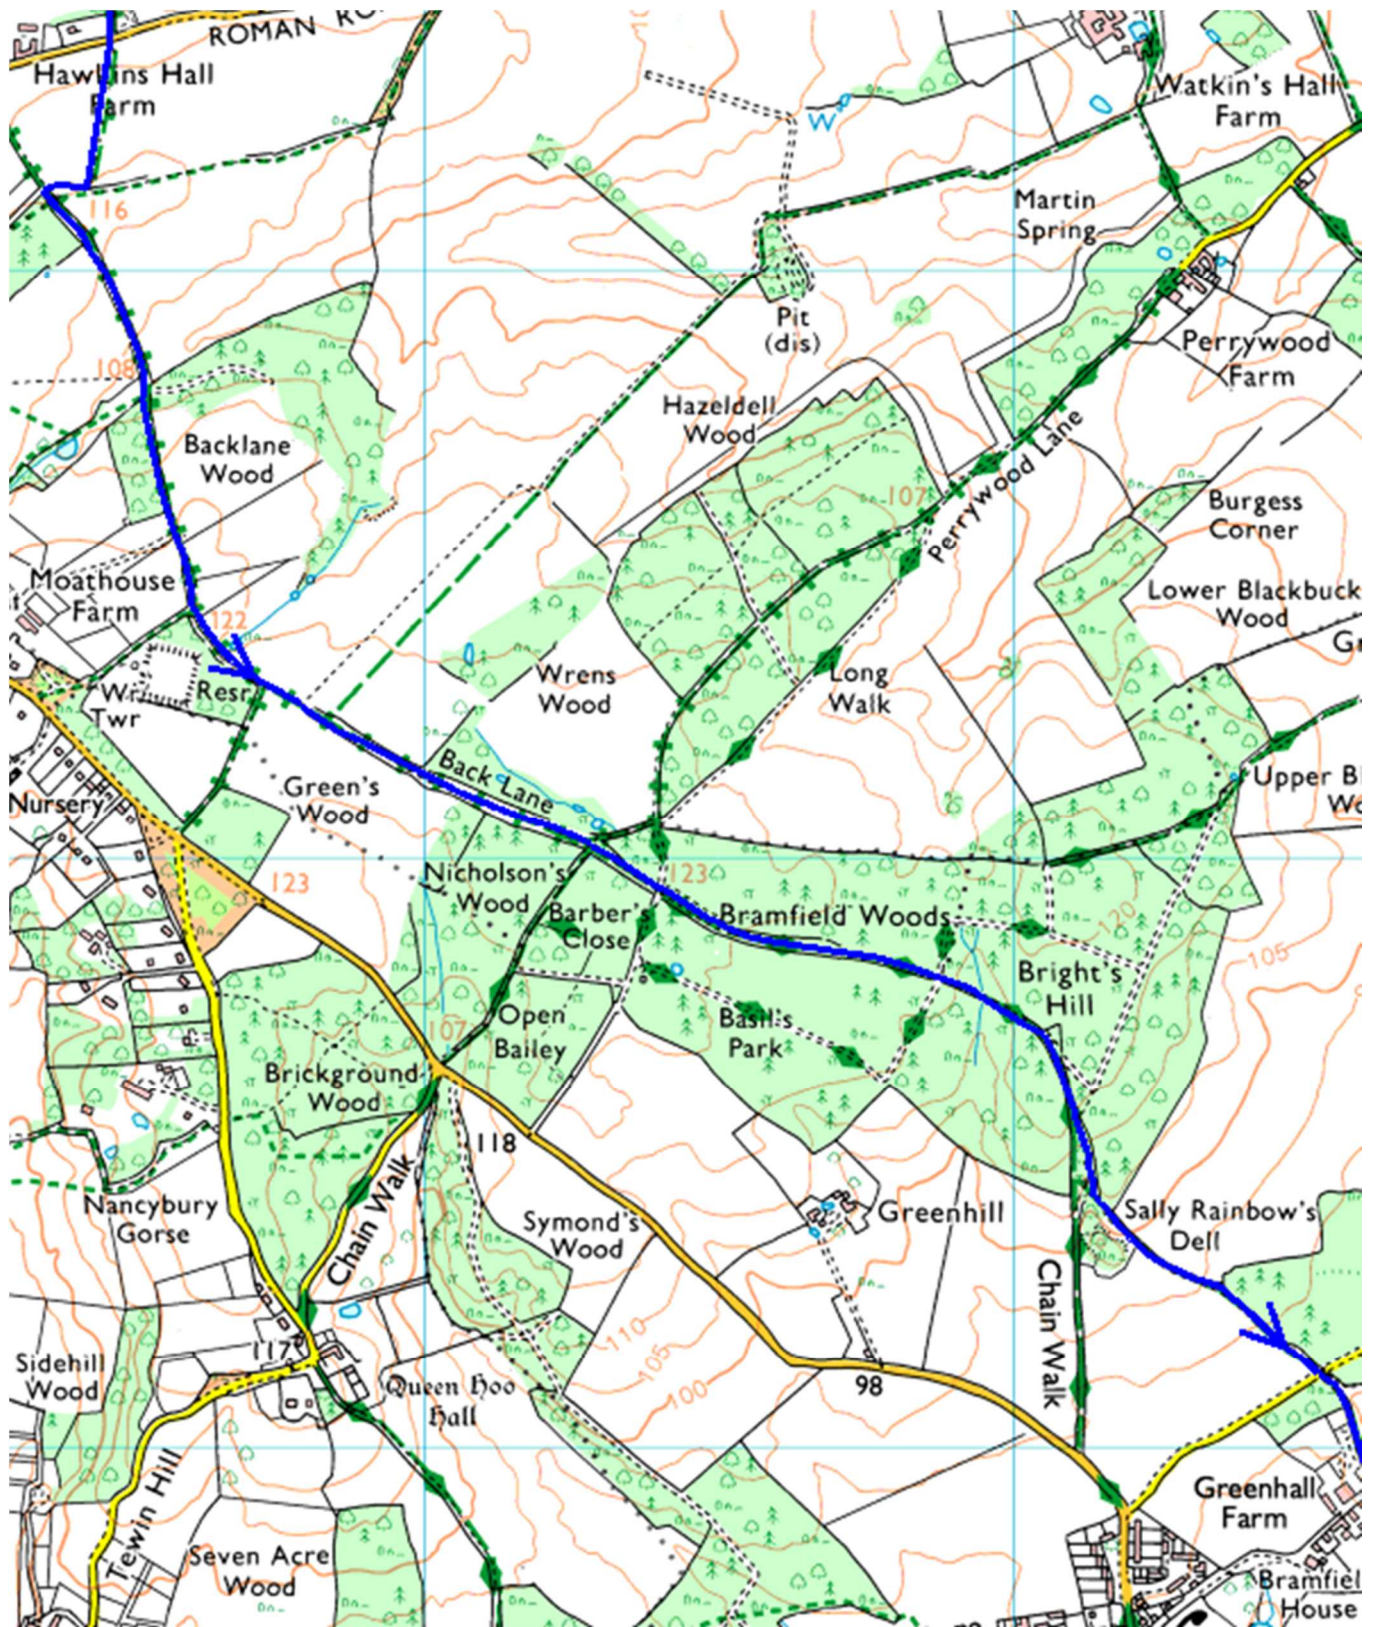

# Route Maps - Circular 50km Off Road Event (Ordnance Survey 1:25,000)

Map 1

Map 2

# Route Maps - Circular 50km Off Road Event (Ordnance Survey 1:25,000)

Map 3

Route Maps - Circular 50km Off Road Event (Ordnance Survey 1:25,000)

Map 4

Route Maps - Circular 50km Off Road Event (Ordnance Survey 1:25,000)

# Route Maps - Circular 50km Off Road Event (Ordnance Survey 1:25,000)

Map 7

Map 8

Map 9

Map 10

Route Maps - Circular 50km Off Road Event (Ordnance Survey 1:25,000)

Map 11

Map 12

Route Maps - Circular 50km Off Road Event (Ordnance Survey 1:25,000)

Map 13

Map 14

Route Maps - Circular 50km Off Road Event (Ordnance Survey 1:25,000)

Map 15