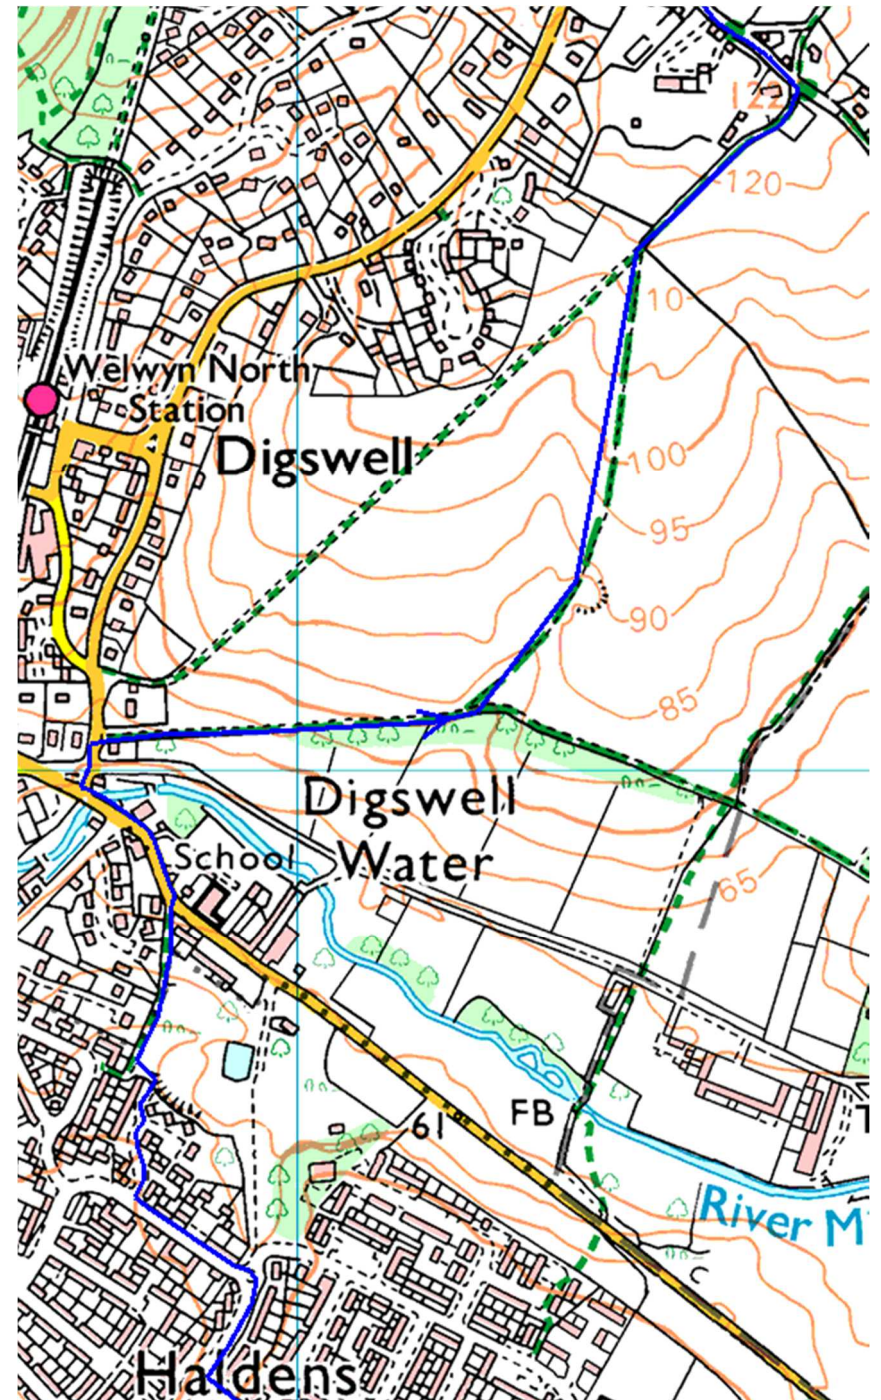

# Route Maps - Circular 50km Off Road Event (Ordnance Survey 1:25,000)

Map 3

Route Maps - Circular 50km Off Road Event (Ordnance Survey 1:25,000)

Map 4

Route Maps - Circular 50km Off Road Event (Ordnance Survey 1:25,000)

Map 5

Map 6

# Route Maps - Circular 50km Off Road Event (Ordnance Survey 1:25,000)

Map 7

Map 8

Map 9

Map 10

Route Maps - Circular 50km Off Road Event (Ordnance Survey 1:25,000)

Map 11

Map 12

Route Maps - Circular 50km Off Road Event (Ordnance Survey 1:25,000)

Map 13

Map 14

Route Maps - Circular 50km Off Road Event (Ordnance Survey 1:25,000)

Map 15