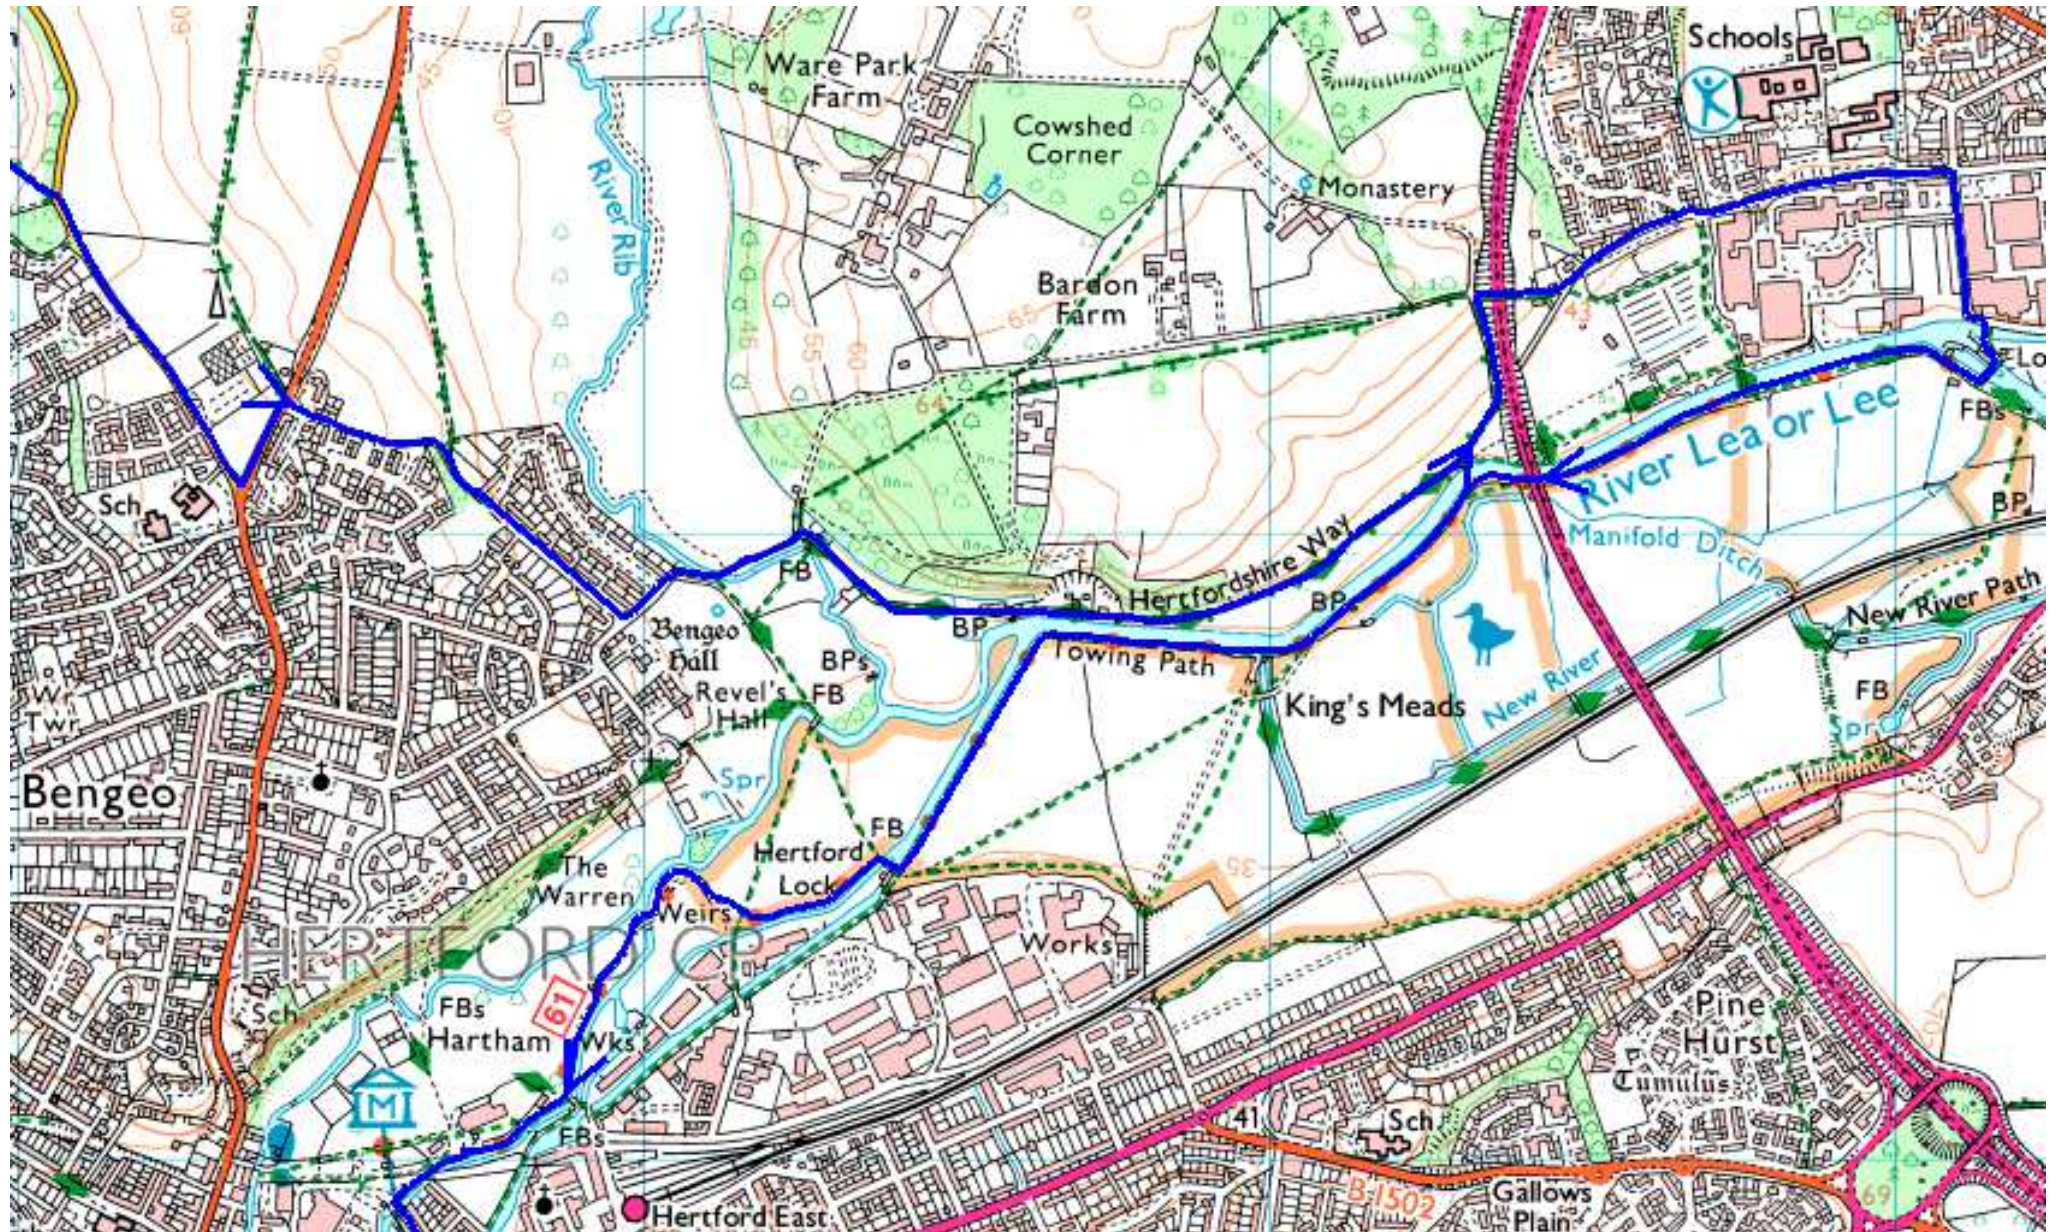

# Route Maps - Circular 50km Off Road Event (Ordnance Survey 1:25,000)

Map 3

Route Maps - Circular 50km Off Road Event (Ordnance Survey 1:25,000)

Map 4

Route Maps - Circular 50km Off Road Event (Ordnance Survey 1:25,000)

Map 5

Map 6

# Route Maps - Circular 50km Off Road Event (Ordnance Survey 1:25,000)

Map 7

Map 8

Map 9

Map 10

Route Maps - Circular 50km Off Road Event (Ordnance Survey 1:25,000)

Map 11

Map 12

Route Maps - Circular 50km Off Road Event (Ordnance Survey 1:25,000)

Map 13

Map 14

Route Maps - Circular 50km Off Road Event (Ordnance Survey 1:25,000)

Map 15