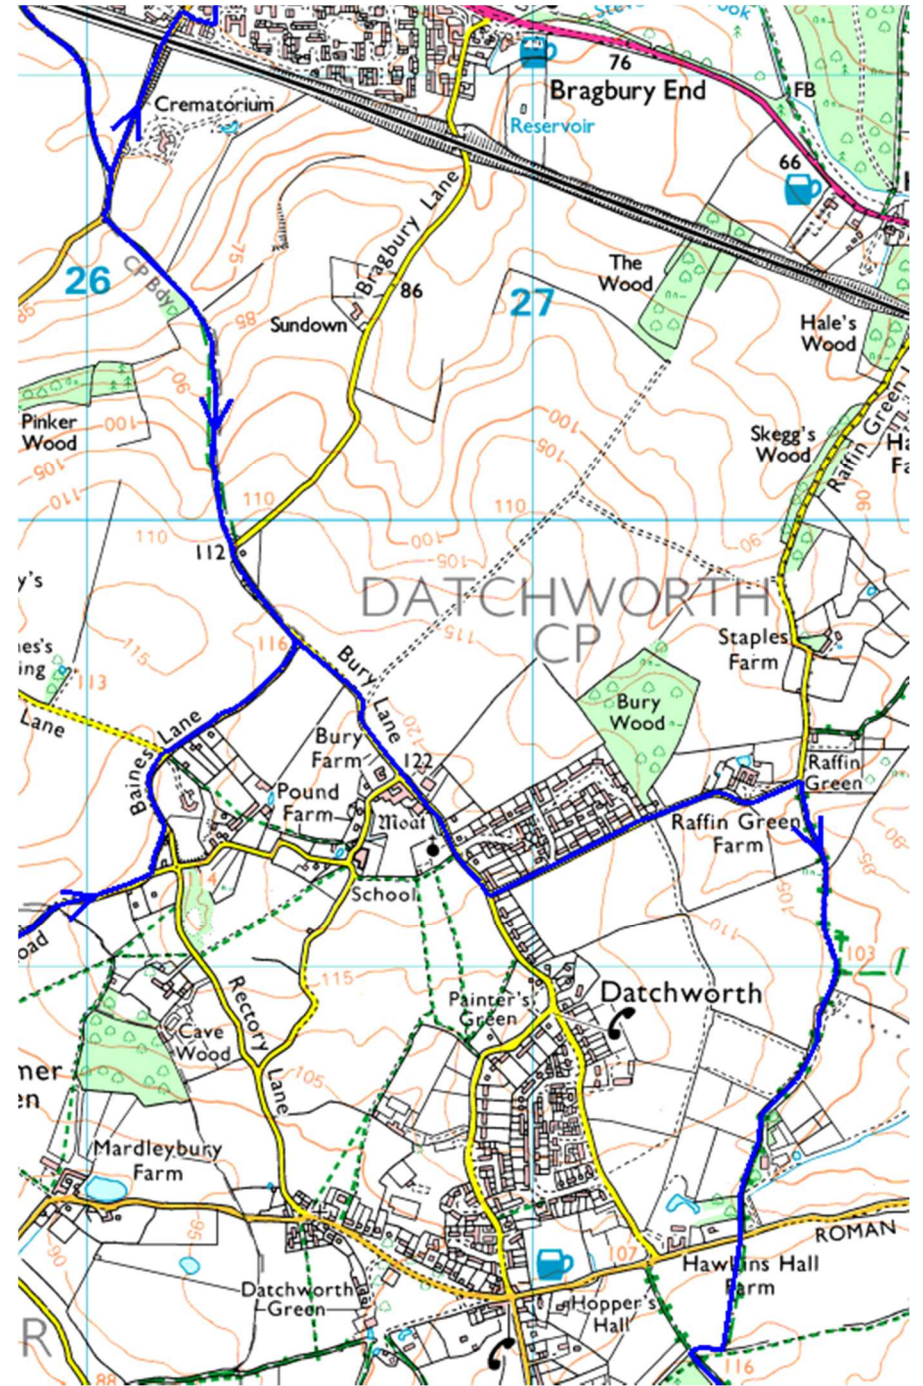

# Route Maps - Circular 50km Off Road Event (Ordnance Survey 1:25,000)

Map 1

Map 2

# Route Maps - Circular 50km Off Road Event (Ordnance Survey 1:25,000)

Map 3

Route Maps - Circular 50km Off Road Event (Ordnance Survey 1:25,000)

Map 4

Route Maps - Circular 50km Off Road Event (Ordnance Survey 1:25,000)

# Route Maps - Circular 50km Off Road Event (Ordnance Survey 1:25,000)

Map 7

Map 8

Map 9

Map 10

Route Maps - Circular 50km Off Road Event (Ordnance Survey 1:25,000)

Map 11

Map 12

Route Maps - Circular 50km Off Road Event (Ordnance Survey 1:25,000)

Map 13

Map 14

Route Maps - Circular 50km Off Road Event (Ordnance Survey 1:25,000)

Map 15