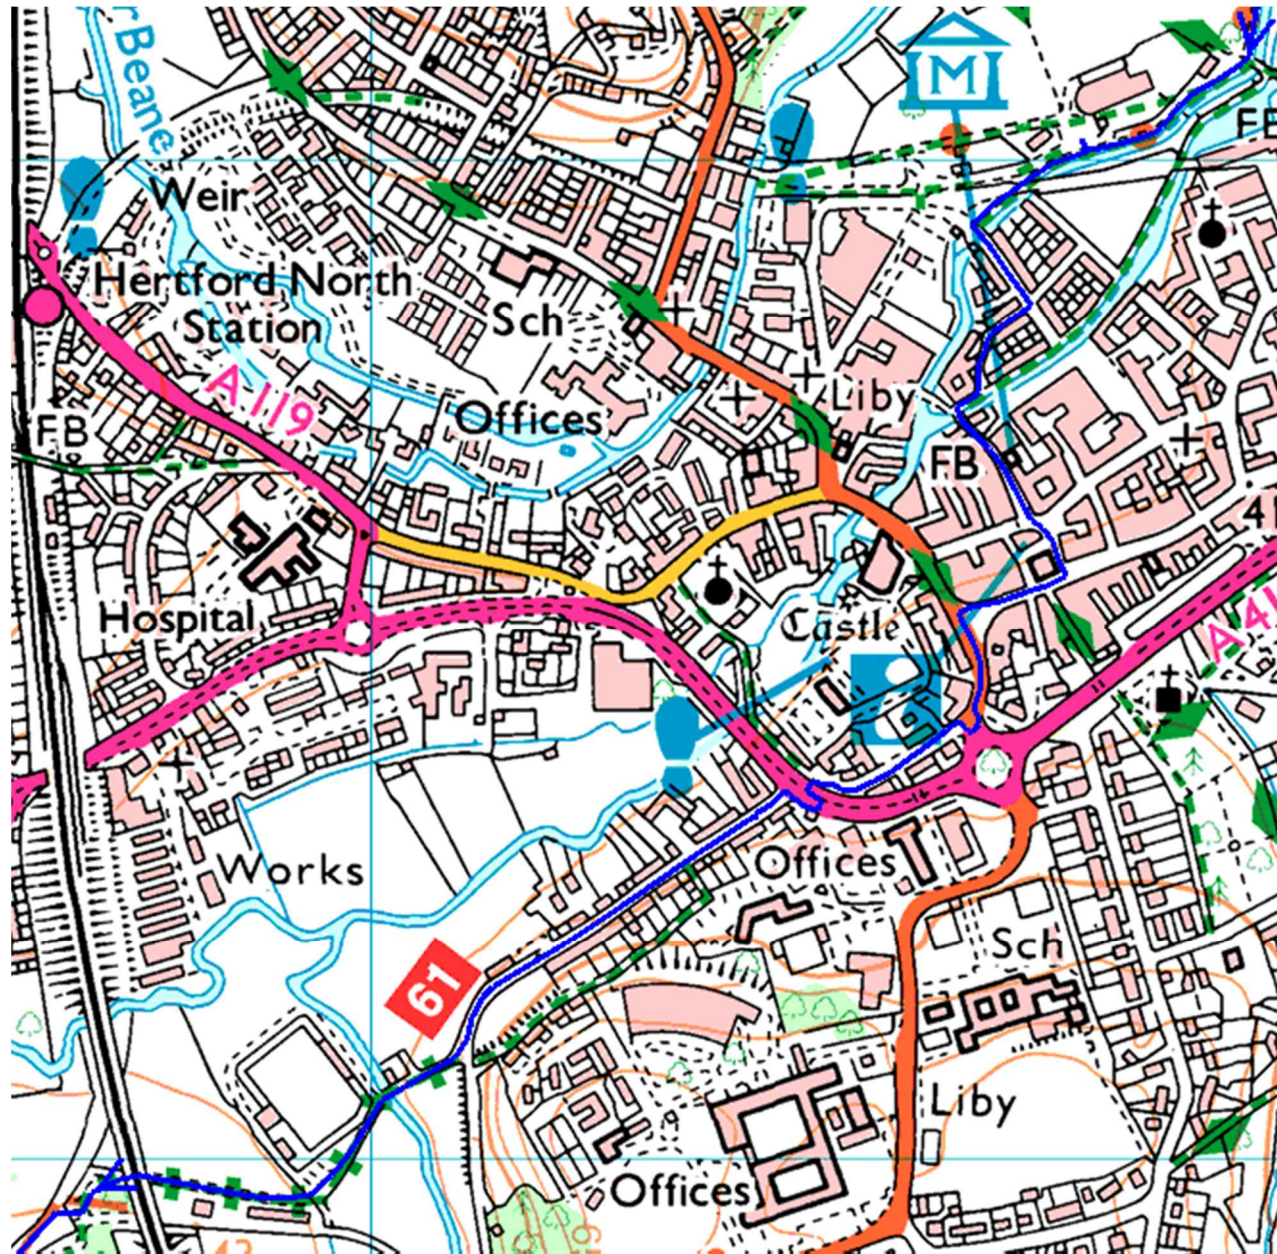

# Route Maps - Circular 50km Off Road Event (Ordnance Survey 1:25,000)

Map 3

Route Maps - Circular 50km Off Road Event (Ordnance Survey 1:25,000)

Map 4

Route Maps - Circular 50km Off Road Event (Ordnance Survey 1:25,000)

Map 5

Map 6

# Route Maps - Circular 50km Off Road Event (Ordnance Survey 1:25,000)

Map 7

Map 8

Map 9

Map 10

Route Maps - Circular 50km Off Road Event (Ordnance Survey 1:25,000)

Map 11

Map 12

Route Maps - Circular 50km Off Road Event (Ordnance Survey 1:25,000)

Map 13

Map 14

Route Maps - Circular 50km Off Road Event (Ordnance Survey 1:25,000)

Map 15