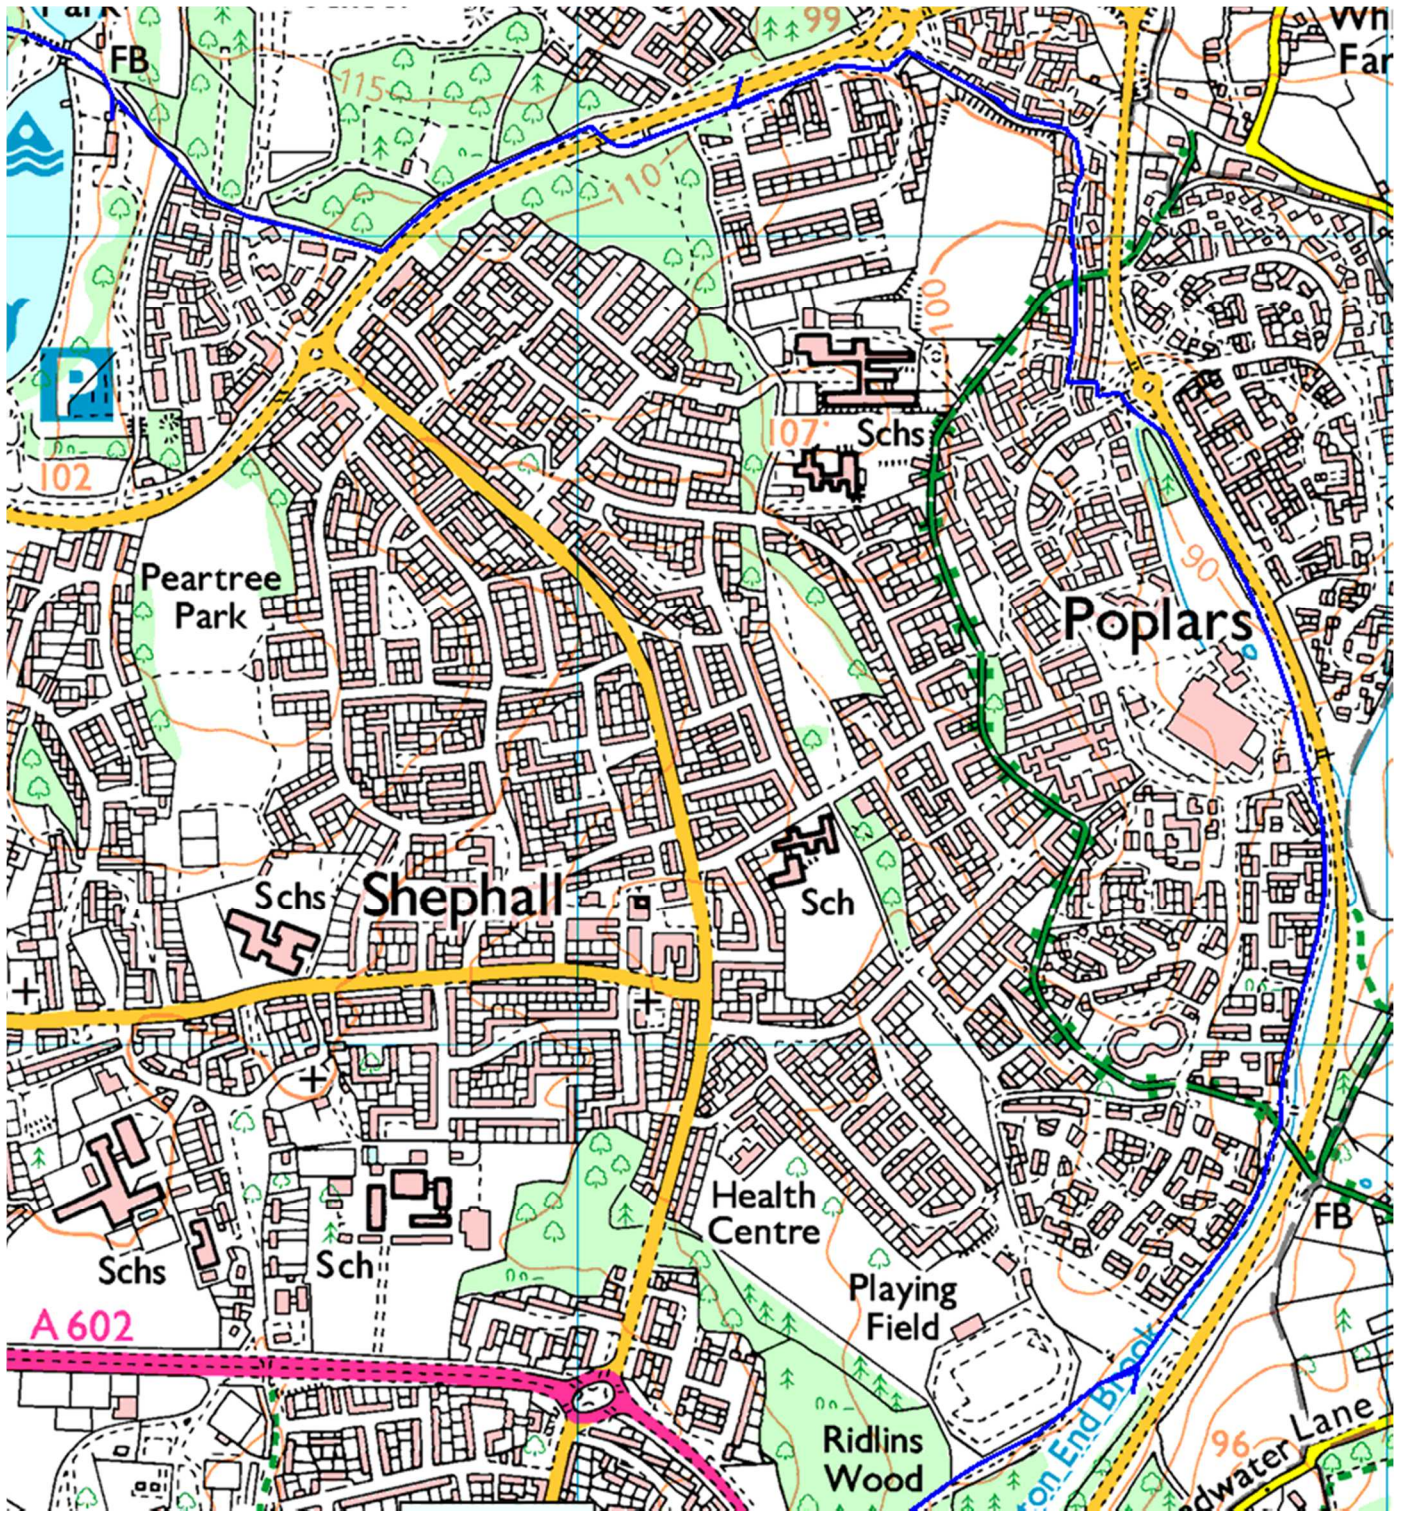

# Route Maps - Circular 50km Off Road Event (Ordnance Survey 1:25,000)

Map 1

Map 2

# Route Maps - Circular 50km Off Road Event (Ordnance Survey 1:25,000)

Map 3

Route Maps - Circular 50km Off Road Event (Ordnance Survey 1:25,000)

Map 4

Route Maps - Circular 50km Off Road Event (Ordnance Survey 1:25,000)

# Route Maps - Circular 50km Off Road Event (Ordnance Survey 1:25,000)

Map 7

Map 8

Map 9

Map 10

Route Maps - Circular 50km Off Road Event (Ordnance Survey 1:25,000)

Map 11

Map 12

Route Maps - Circular 50km Off Road Event (Ordnance Survey 1:25,000)

Map 13

Map 14

Route Maps - Circular 50km Off Road Event (Ordnance Survey 1:25,000)

Map 15