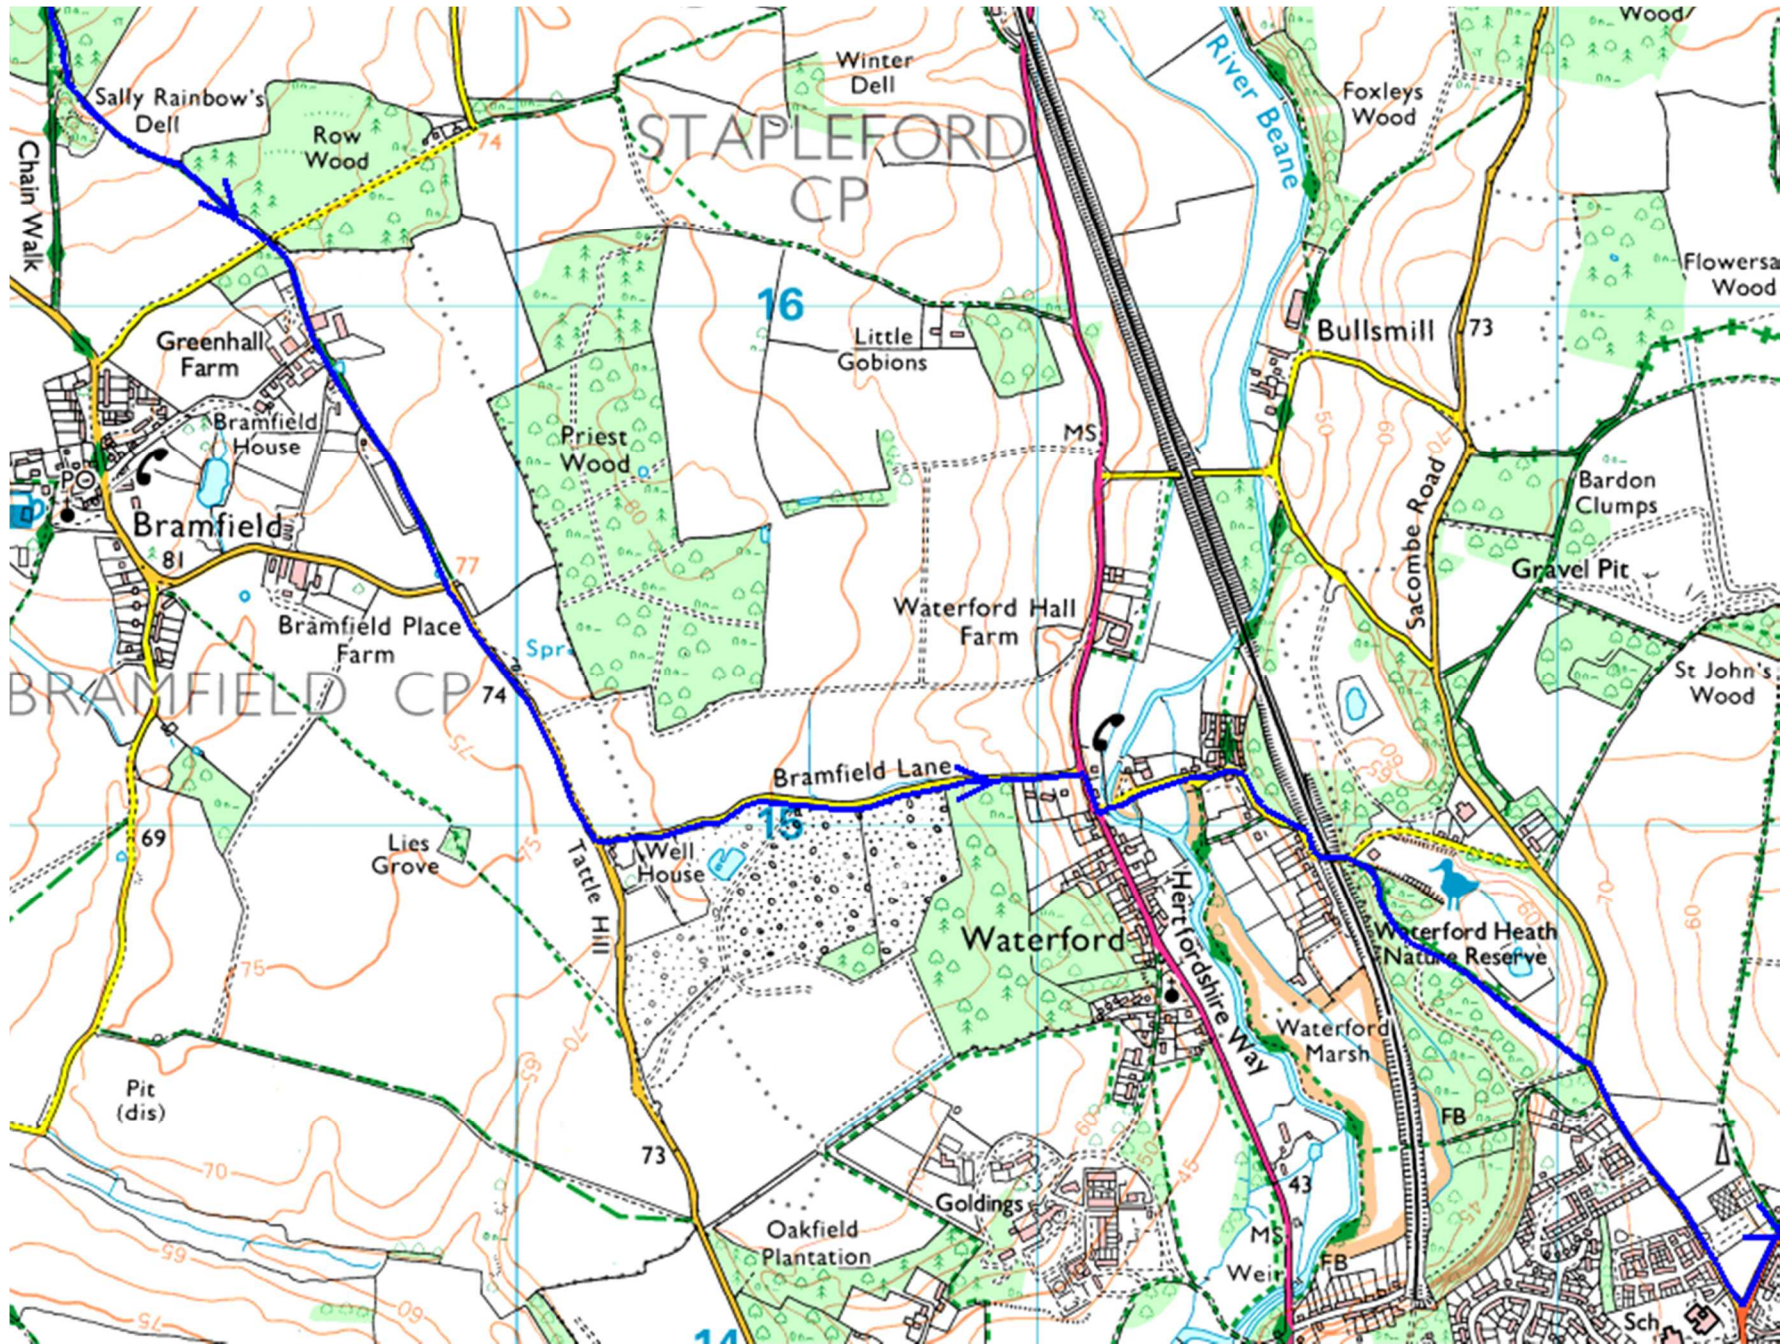

# Route Maps - Circular 50km Off Road Event (Ordnance Survey 1:25,000)

Map 1

Map 2

# Route Maps - Circular 50km Off Road Event (Ordnance Survey 1:25,000)

Map 3

Route Maps - Circular 50km Off Road Event (Ordnance Survey 1:25,000)

Map 4

Route Maps - Circular 50km Off Road Event (Ordnance Survey 1:25,000)

# Route Maps - Circular 50km Off Road Event (Ordnance Survey 1:25,000)

Map 7

Map 8

Map 9

Map 10

Route Maps - Circular 50km Off Road Event (Ordnance Survey 1:25,000)

Map 11

Map 12

Route Maps - Circular 50km Off Road Event (Ordnance Survey 1:25,000)

Map 13

Map 14

Route Maps - Circular 50km Off Road Event (Ordnance Survey 1:25,000)

Map 15