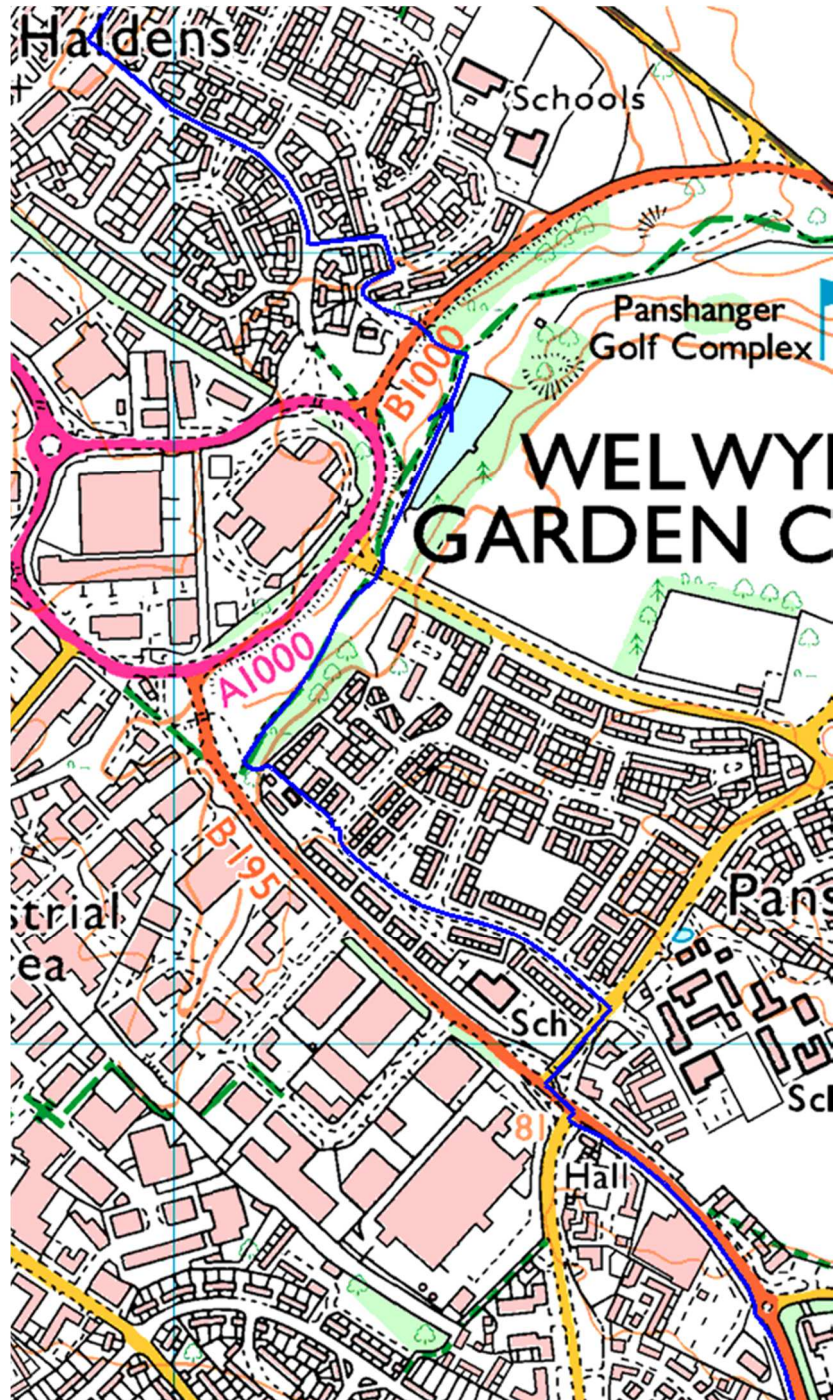

# Route Maps - Circular 50km Off Road Event (Ordnance Survey 1:25,000)

Map 1

Map 2

# Route Maps - Circular 50km Off Road Event (Ordnance Survey 1:25,000)

Map 3

Route Maps - Circular 50km Off Road Event (Ordnance Survey 1:25,000)

Map 4

Route Maps - Circular 50km Off Road Event (Ordnance Survey 1:25,000)

Map 5

Map 6

# Route Maps - Circular 50km Off Road Event (Ordnance Survey 1:25,000)

Map 7

Map 8

Map 9

Map 10

Route Maps - Circular 50km Off Road Event (Ordnance Survey 1:25,000)

Map 11

Map 12