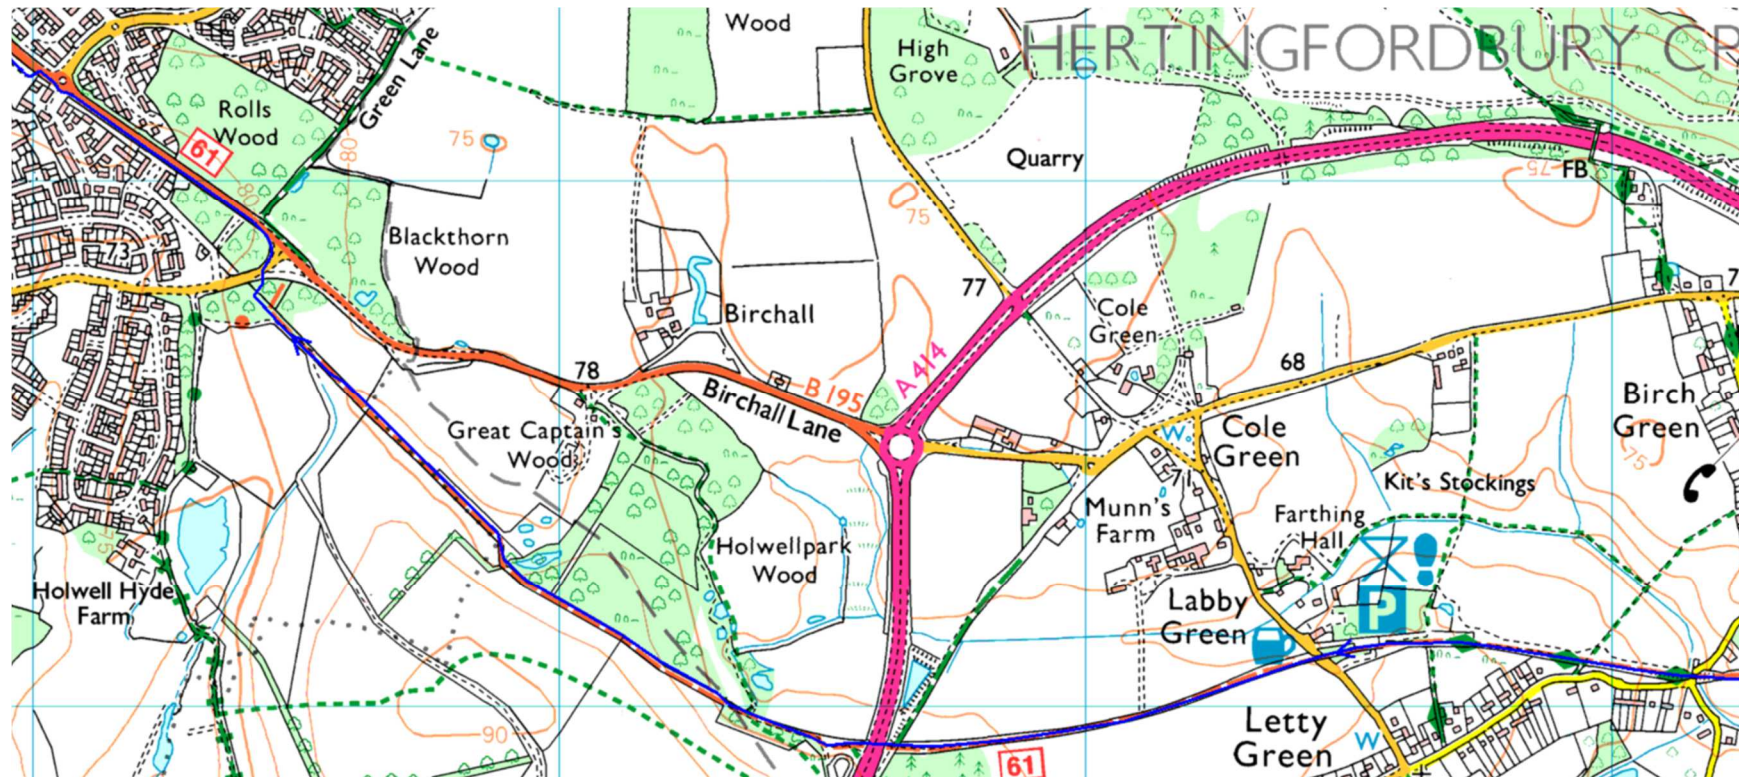

# Route Maps - Circular 50km Off Road Event (Ordnance Survey 1:25,000)

Map 3

Route Maps - Circular 50km Off Road Event (Ordnance Survey 1:25,000)

Map 4

Route Maps - Circular 50km Off Road Event (Ordnance Survey 1:25,000)

Map 5

Map 6

# Route Maps - Circular 50km Off Road Event (Ordnance Survey 1:25,000)

Map 7

Map 8

Map 9

Map 10

Route Maps - Circular 50km Off Road Event (Ordnance Survey 1:25,000)

Map 11

Map 12

Route Maps - Circular 50km Off Road Event (Ordnance Survey 1:25,000)

Map 13

Map 14

Route Maps - Circular 50km Off Road Event (Ordnance Survey 1:25,000)

Map 15