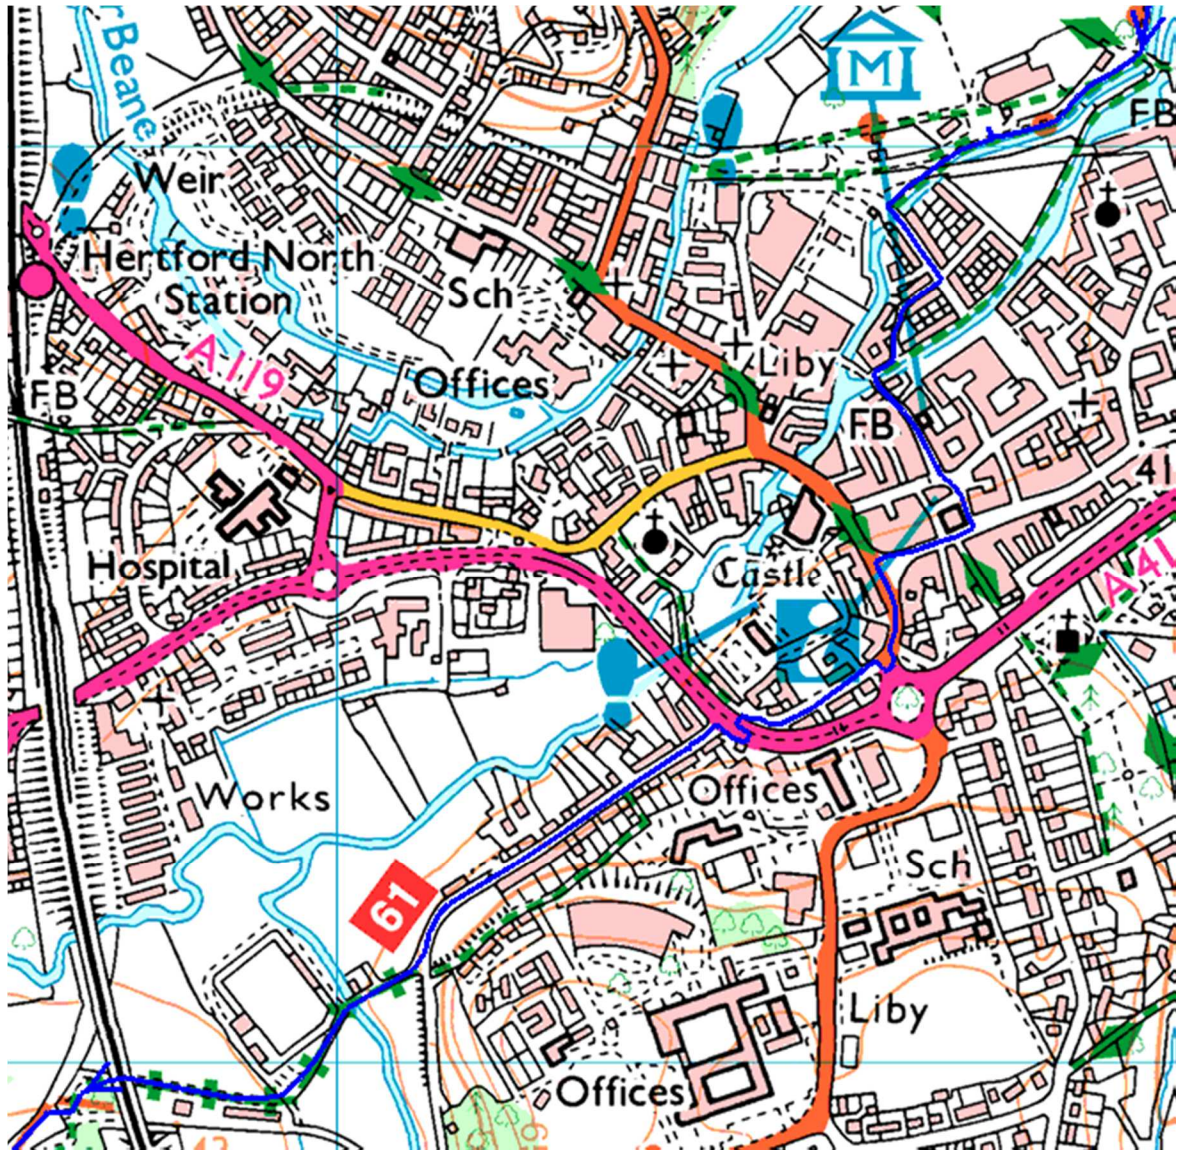

Route Maps - Circular 65km Off Road Event (Ordnance Survey 1: 25,000)

Map 1

Map 2

Route Maps - Circular 65km Off Road Event (Ordnance Survey 1: 25,000)

Map 3

Route Maps - Circular 65km Off Road Event (Ordnance Survey 1: 25,000)

Map 4

Route Maps - Circular 65km Off Road Event (Ordnance Survey 1: 25,000)

Map 5

Map 6

Route Maps - Circular 65km Off Road Event (Ordnance Survey 1: 25,000)

Map 7

Map 8

Map 9

Map 10

Route Maps - Circular 65km Off Road Event (Ordnance Survey 1: 25,000)

Map 11

Map 12

Route Maps - Circular 65km Off Road Event (Ordnance Survey 1: 25,000)

Map 13

Map 14

Route Maps - Circular 65km Off Road Event (Ordnance Survey 1: 25,000)

Map 15

Map 16