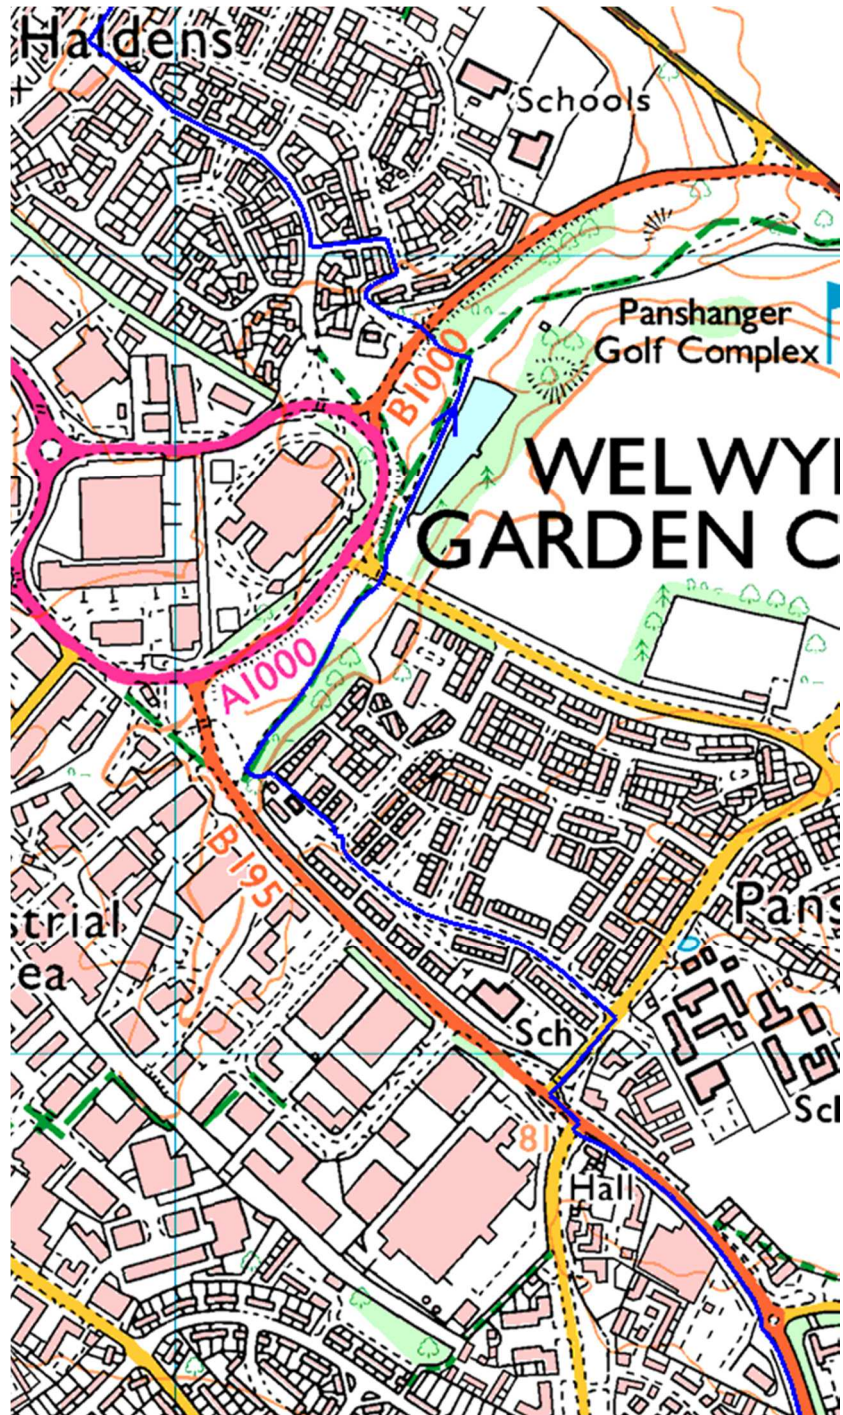

Route Maps - Circular 65km Off Road Event (Ordnance Survey 1: 25,000)

Map 1

Map 2

Route Maps - Circular 65km Off Road Event (Ordnance Survey 1: 25,000)

Map 3

Route Maps - Circular 65km Off Road Event (Ordnance Survey 1: 25,000)

Map 4

Route Maps - Circular 65km Off Road Event (Ordnance Survey 1: 25,000)

Map 5

Map 6

Route Maps - Circular 65km Off Road Event (Ordnance Survey 1: 25,000)

Map 7

Map 8

Map 9

Map 10

Route Maps - Circular 65km Off Road Event (Ordnance Survey 1: 25,000)

Map 11

Map 12

Route Maps - Circular 65km Off Road Event (Ordnance Survey 1: 25,000)

Map 13

Map 14

Route Maps - Circular 65km Off Road Event (Ordnance Survey 1: 25,000)

Map 15

Map 16