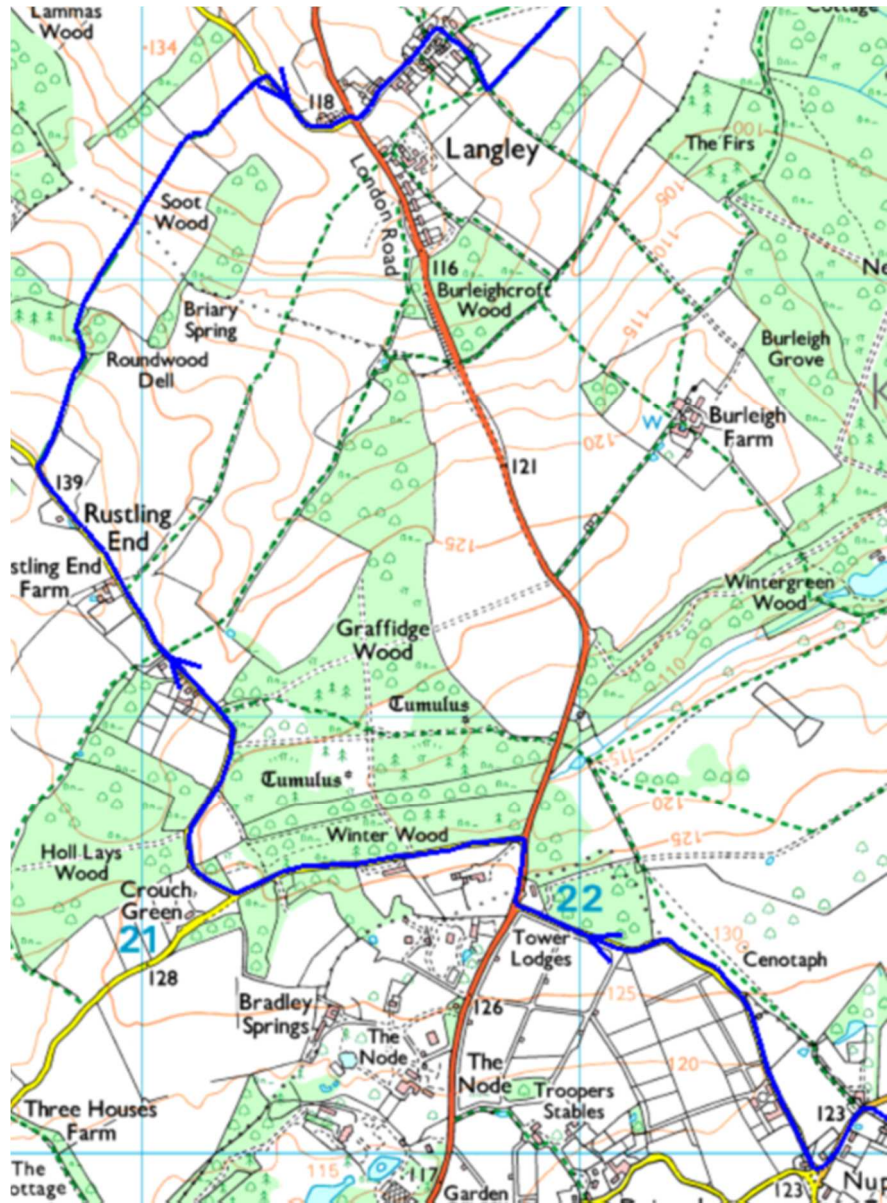

Route Maps - Circular 65km Off Road Event (Ordnance Survey 1: 25,000)

Map 1

Map 2

Route Maps - Circular 65km Off Road Event (Ordnance Survey 1: 25,000)

Map 3

Route Maps - Circular 65km Off Road Event (Ordnance Survey 1: 25,000)

Map 4

Route Maps - Circular 65km Off Road Event (Ordnance Survey 1: 25,000)

Map 5

Map 6

Route Maps - Circular 65km Off Road Event (Ordnance Survey 1: 25,000)

Map 7

Map 8

Map 9

Map 10

Route Maps - Circular 65km Off Road Event (Ordnance Survey 1: 25,000)

Map 11

Map 12

Route Maps - Circular 65km Off Road Event (Ordnance Survey 1: 25,000)

Map 13

Map 14

Route Maps - Circular 65km Off Road Event (Ordnance Survey 1: 25,000)

Map 15

Map 16