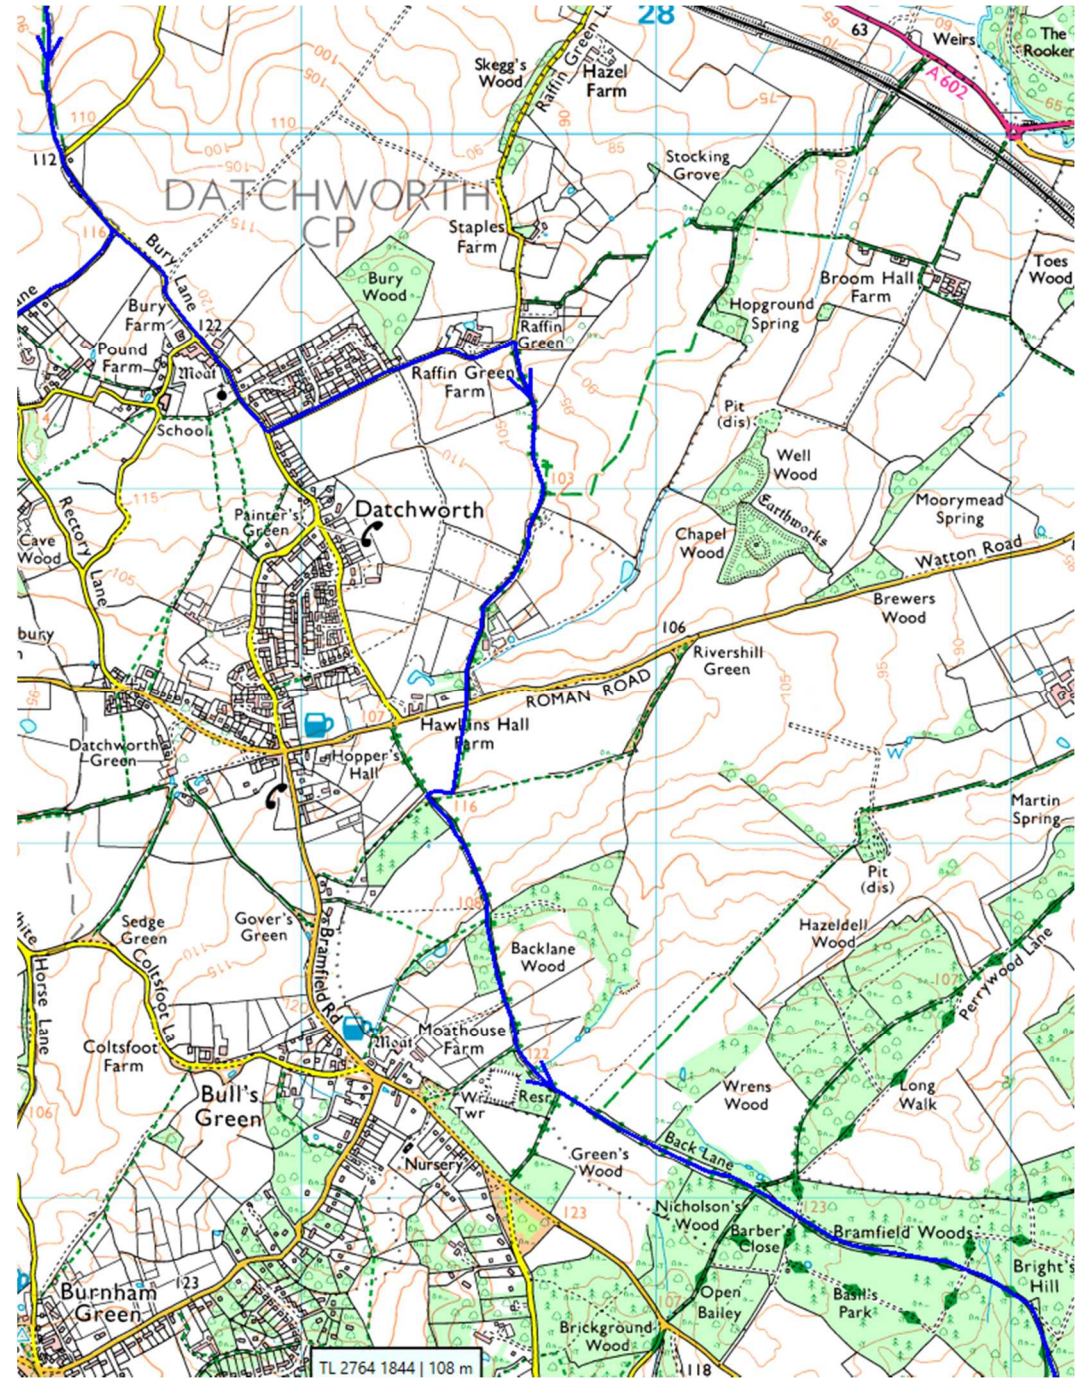

Route Maps - Circular 65km Off Road Event (Ordnance Survey 1: 25,000)

Map 1

Map 2

Route Maps - Circular 65km Off Road Event (Ordnance Survey 1: 25,000)

Map 3

Route Maps - Circular 65km Off Road Event (Ordnance Survey 1: 25,000)

Map 4

Route Maps - Circular 65km Off Road Event (Ordnance Survey 1: 25,000)

Map 5

Map 6

Route Maps - Circular 65km Off Road Event (Ordnance Survey 1: 25,000)

Map 7

Map 8

Map 9

Map 10

Route Maps - Circular 65km Off Road Event (Ordnance Survey 1: 25,000)

Map 11

Map 12

Route Maps - Circular 65km Off Road Event (Ordnance Survey 1: 25,000)

Map 13

Map 14

Route Maps - Circular 65km Off Road Event (Ordnance Survey 1: 25,000)

Map 15

Map 16