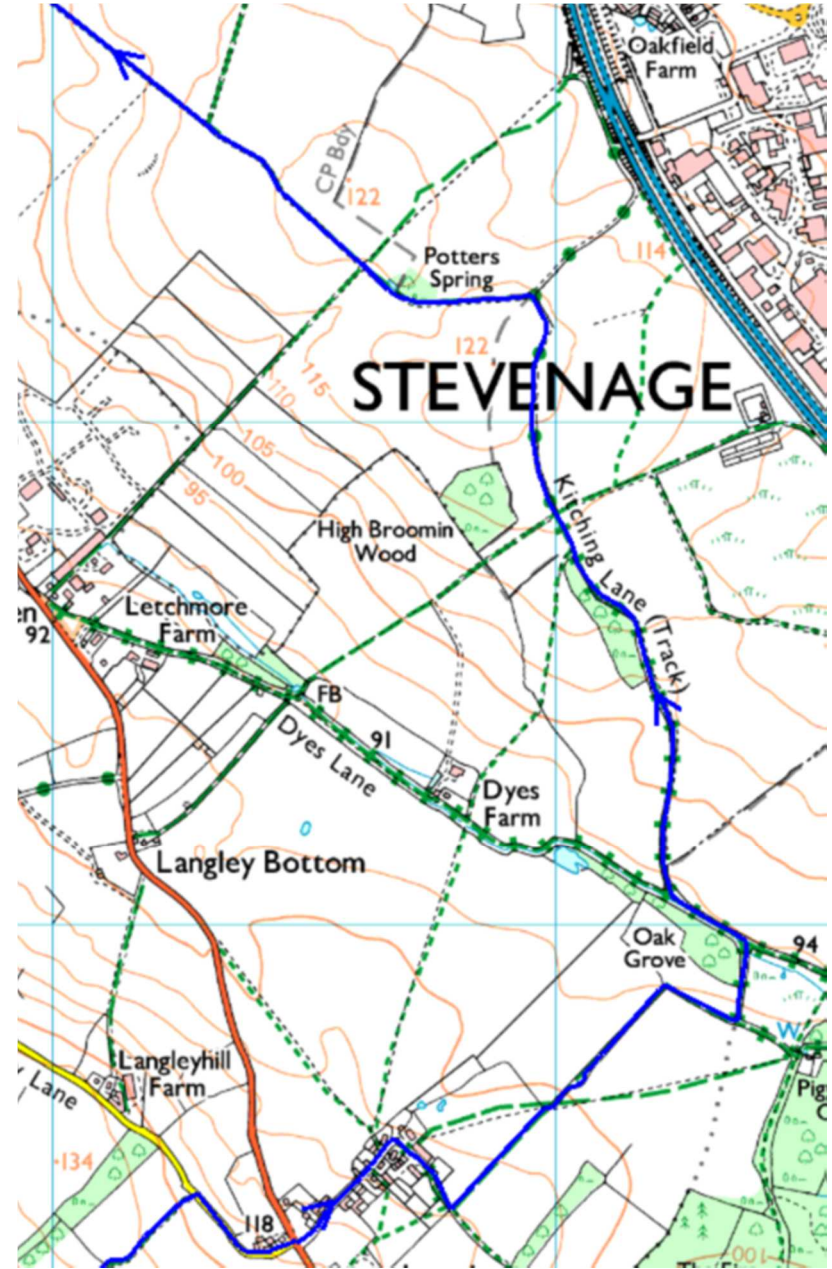

Route Maps - Circular 65km Off Road Event (Ordnance Survey 1: 25,000)

Map 1

Map 2

Route Maps - Circular 65km Off Road Event (Ordnance Survey 1: 25,000)

Map 3

Route Maps - Circular 65km Off Road Event (Ordnance Survey 1: 25,000)

Map 4

Route Maps - Circular 65km Off Road Event (Ordnance Survey 1: 25,000)

Map 5

Map 6

Route Maps - Circular 65km Off Road Event (Ordnance Survey 1: 25,000)

Map 7

Map 8

Map 9

Map 10

Route Maps - Circular 65km Off Road Event (Ordnance Survey 1: 25,000)

Map 11

Map 12

Route Maps - Circular 65km Off Road Event (Ordnance Survey 1: 25,000)

Map 13

Map 14

Route Maps - Circular 65km Off Road Event (Ordnance Survey 1: 25,000)

Map 15

Map 16