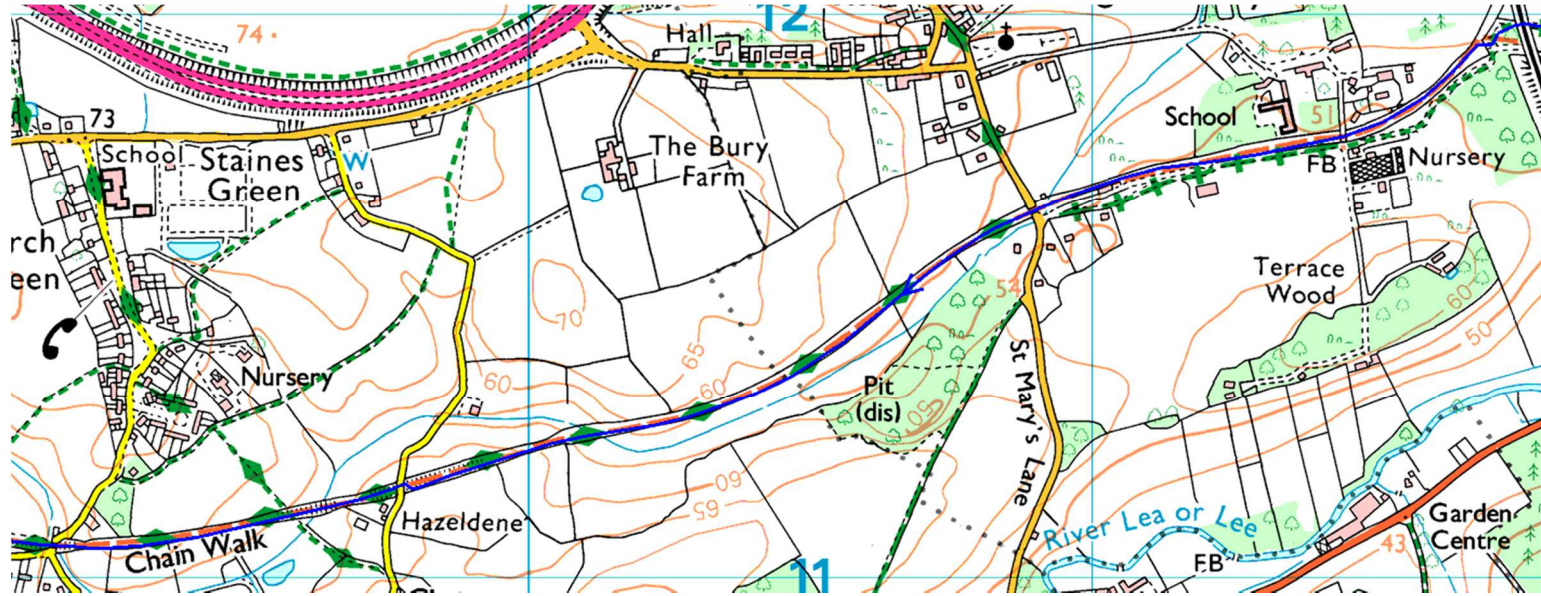

Route Maps - Circular 65km Off Road Event (Ordnance Survey 1: 25,000)

Map 1

Map 2

Route Maps - Circular 65km Off Road Event (Ordnance Survey 1: 25,000)

Map 3

Route Maps - Circular 65km Off Road Event (Ordnance Survey 1: 25,000)

Map 4

Route Maps - Circular 65km Off Road Event (Ordnance Survey 1: 25,000)

Map 5

Map 6

Route Maps - Circular 65km Off Road Event (Ordnance Survey 1: 25,000)

Map 7

Map 8

Map 9

Map 10

Route Maps - Circular 65km Off Road Event (Ordnance Survey 1: 25,000)

Map 11

Map 12

Route Maps - Circular 65km Off Road Event (Ordnance Survey 1: 25,000)

Map 13

Map 14

Route Maps - Circular 65km Off Road Event (Ordnance Survey 1: 25,000)

Map 15

Map 16