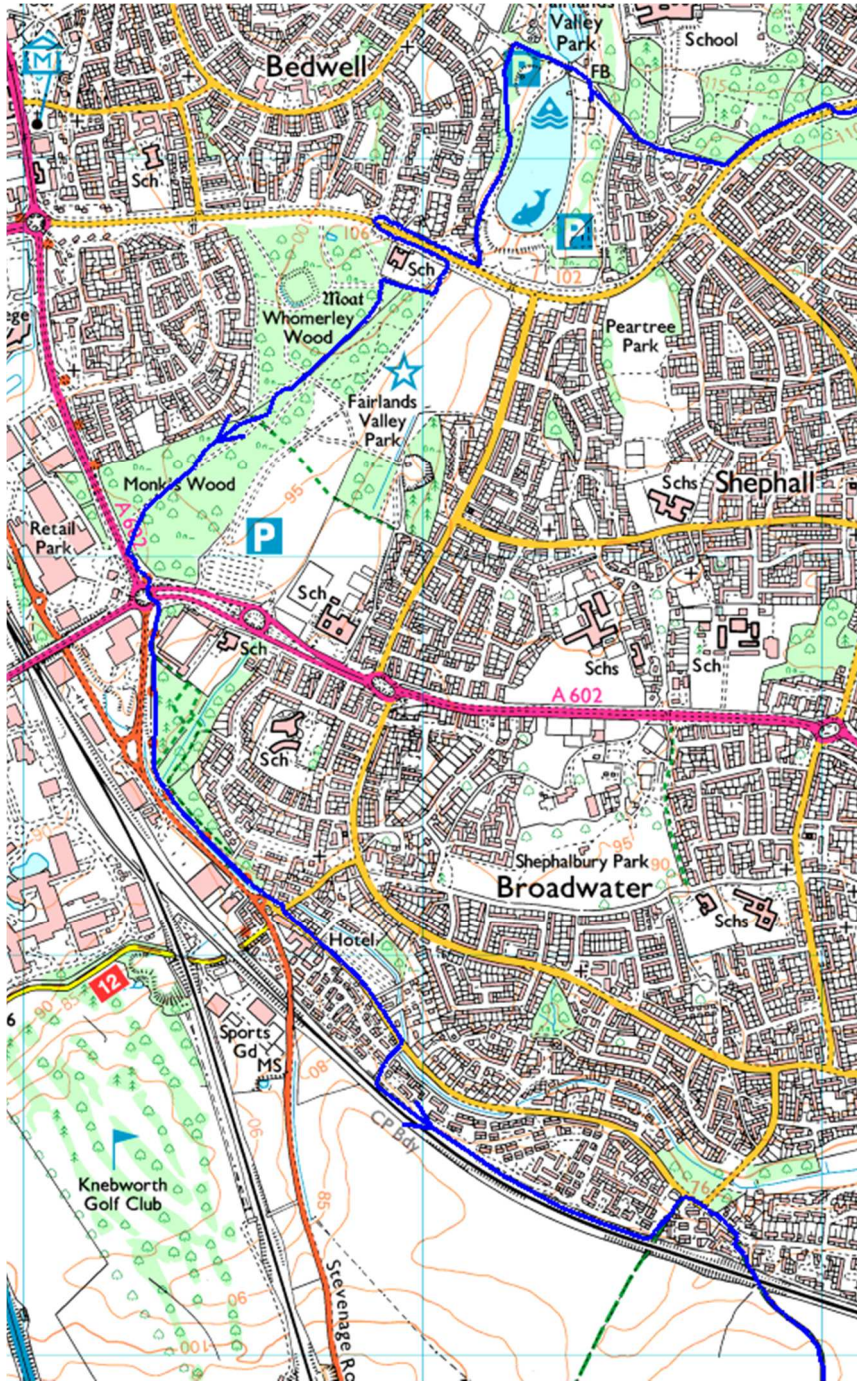

Route Maps - Circular 65km Off Road Event (Ordnance Survey 1: 25,000)

Map 1

Map 2

Route Maps - Circular 65km Off Road Event (Ordnance Survey 1: 25,000)

Map 3

Route Maps - Circular 65km Off Road Event (Ordnance Survey 1: 25,000)

Map 4

Route Maps - Circular 65km Off Road Event (Ordnance Survey 1: 25,000)

Map 5

Map 6

Route Maps - Circular 65km Off Road Event (Ordnance Survey 1: 25,000)

Map 7

Map 8

Map 9

Map 10

Route Maps - Circular 65km Off Road Event (Ordnance Survey 1: 25,000)

Map 11

Map 12

Route Maps - Circular 65km Off Road Event (Ordnance Survey 1: 25,000)

Map 13

Map 14

Route Maps - Circular 65km Off Road Event (Ordnance Survey 1: 25,000)

Map 15

Map 16