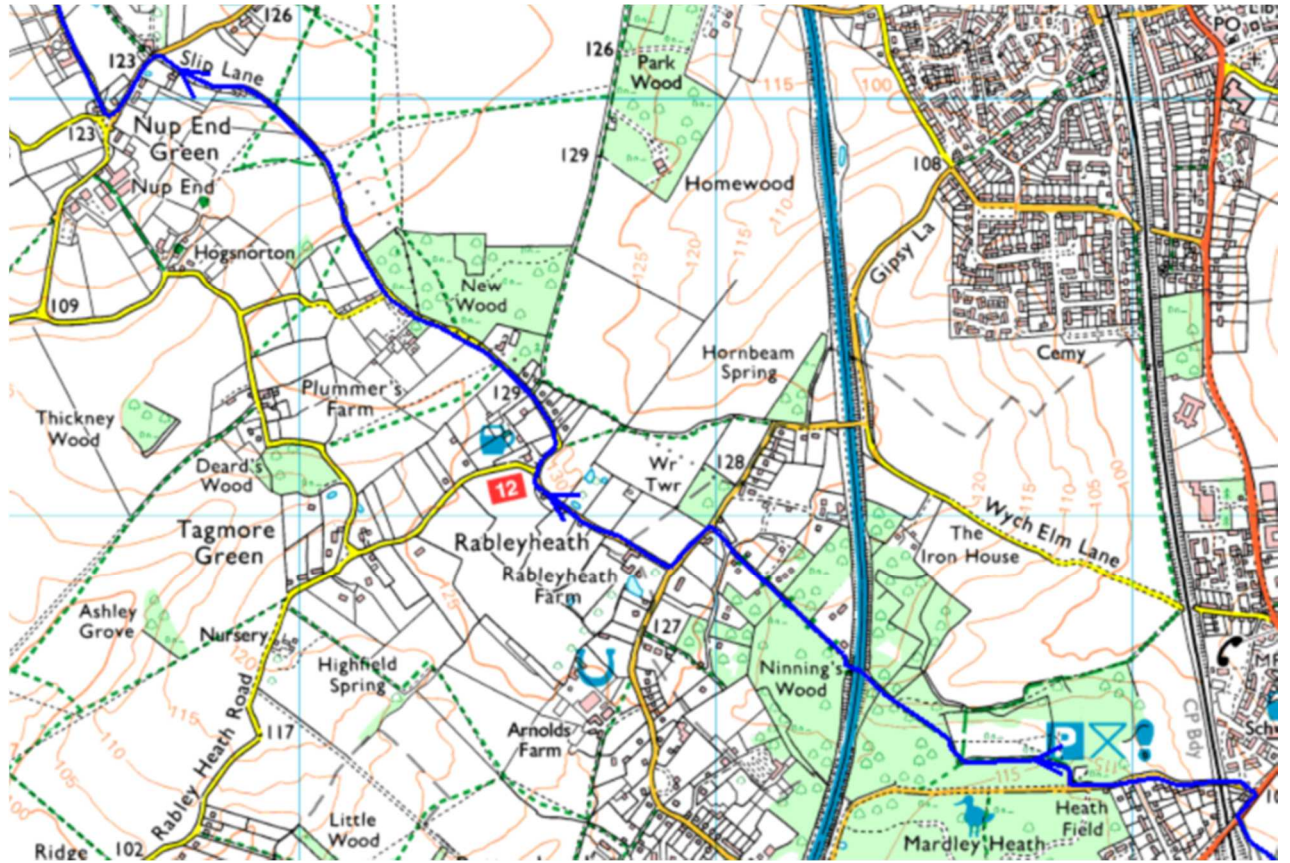

Route Maps - Circular 65km Off Road Event (Ordnance Survey 1: 25,000)

Map 1

Map 2

Route Maps - Circular 65km Off Road Event (Ordnance Survey 1: 25,000)

Map 3

Route Maps - Circular 65km Off Road Event (Ordnance Survey 1: 25,000)

Map 4

Route Maps - Circular 65km Off Road Event (Ordnance Survey 1: 25,000)

Map 5

Map 6

Route Maps - Circular 65km Off Road Event (Ordnance Survey 1: 25,000)

Map 7

Map 8

Map 9

Map 10

Route Maps - Circular 65km Off Road Event (Ordnance Survey 1: 25,000)

Map 11

Map 12

Route Maps - Circular 65km Off Road Event (Ordnance Survey 1: 25,000)

Map 13

Map 14

Route Maps - Circular 65km Off Road Event (Ordnance Survey 1: 25,000)

Map 15

Map 16