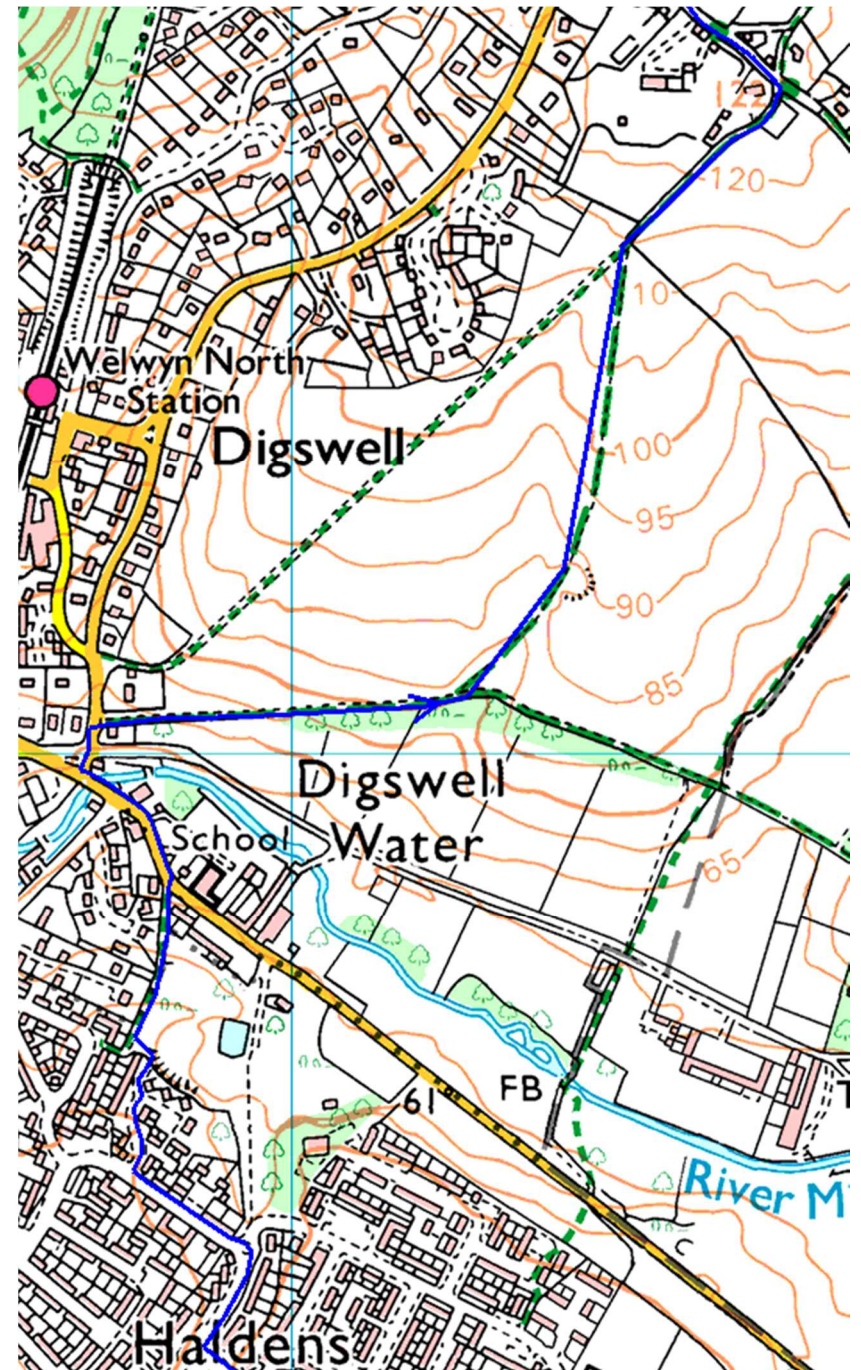

Route Maps - Circular 65km Off Road Event (Ordnance Survey 1: 25,000)

Map 1

Map 2

Route Maps - Circular 65km Off Road Event (Ordnance Survey 1: 25,000)

Map 3

Route Maps - Circular 65km Off Road Event (Ordnance Survey 1: 25,000)

Map 4

Route Maps - Circular 65km Off Road Event (Ordnance Survey 1: 25,000)

Map 5

Map 6

Route Maps - Circular 65km Off Road Event (Ordnance Survey 1: 25,000)

Map 7

Map 8

Map 9

Map 10

Route Maps - Circular 65km Off Road Event (Ordnance Survey 1: 25,000)

Map 11

Map 12

Route Maps - Circular 65km Off Road Event (Ordnance Survey 1: 25,000)

Map 13

Map 14

Route Maps - Circular 65km Off Road Event (Ordnance Survey 1: 25,000)

Map 15

Map 16