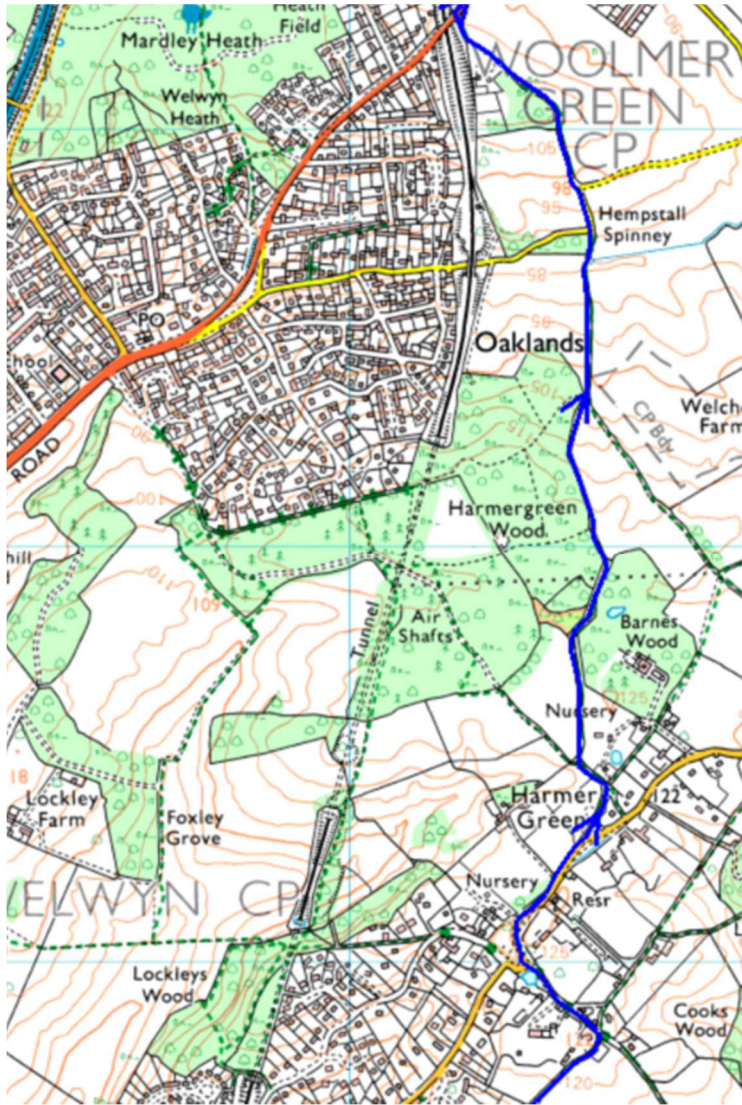

Route Maps - Circular 65km Off Road Event (Ordnance Survey 1: 25,000)

Map 1

Map 2

Route Maps - Circular 65km Off Road Event (Ordnance Survey 1: 25,000)

Map 3

Route Maps - Circular 65km Off Road Event (Ordnance Survey 1: 25,000)

Map 4

Route Maps - Circular 65km Off Road Event (Ordnance Survey 1: 25,000)

Map 5

Map 6

Route Maps - Circular 65km Off Road Event (Ordnance Survey 1: 25,000)

Map 7

Map 8

Map 9

Map 10

Route Maps - Circular 65km Off Road Event (Ordnance Survey 1: 25,000)

Map 11

Map 12

Route Maps - Circular 65km Off Road Event (Ordnance Survey 1: 25,000)

Map 13

Map 14

Route Maps - Circular 65km Off Road Event (Ordnance Survey 1: 25,000)

Map 15

Map 16