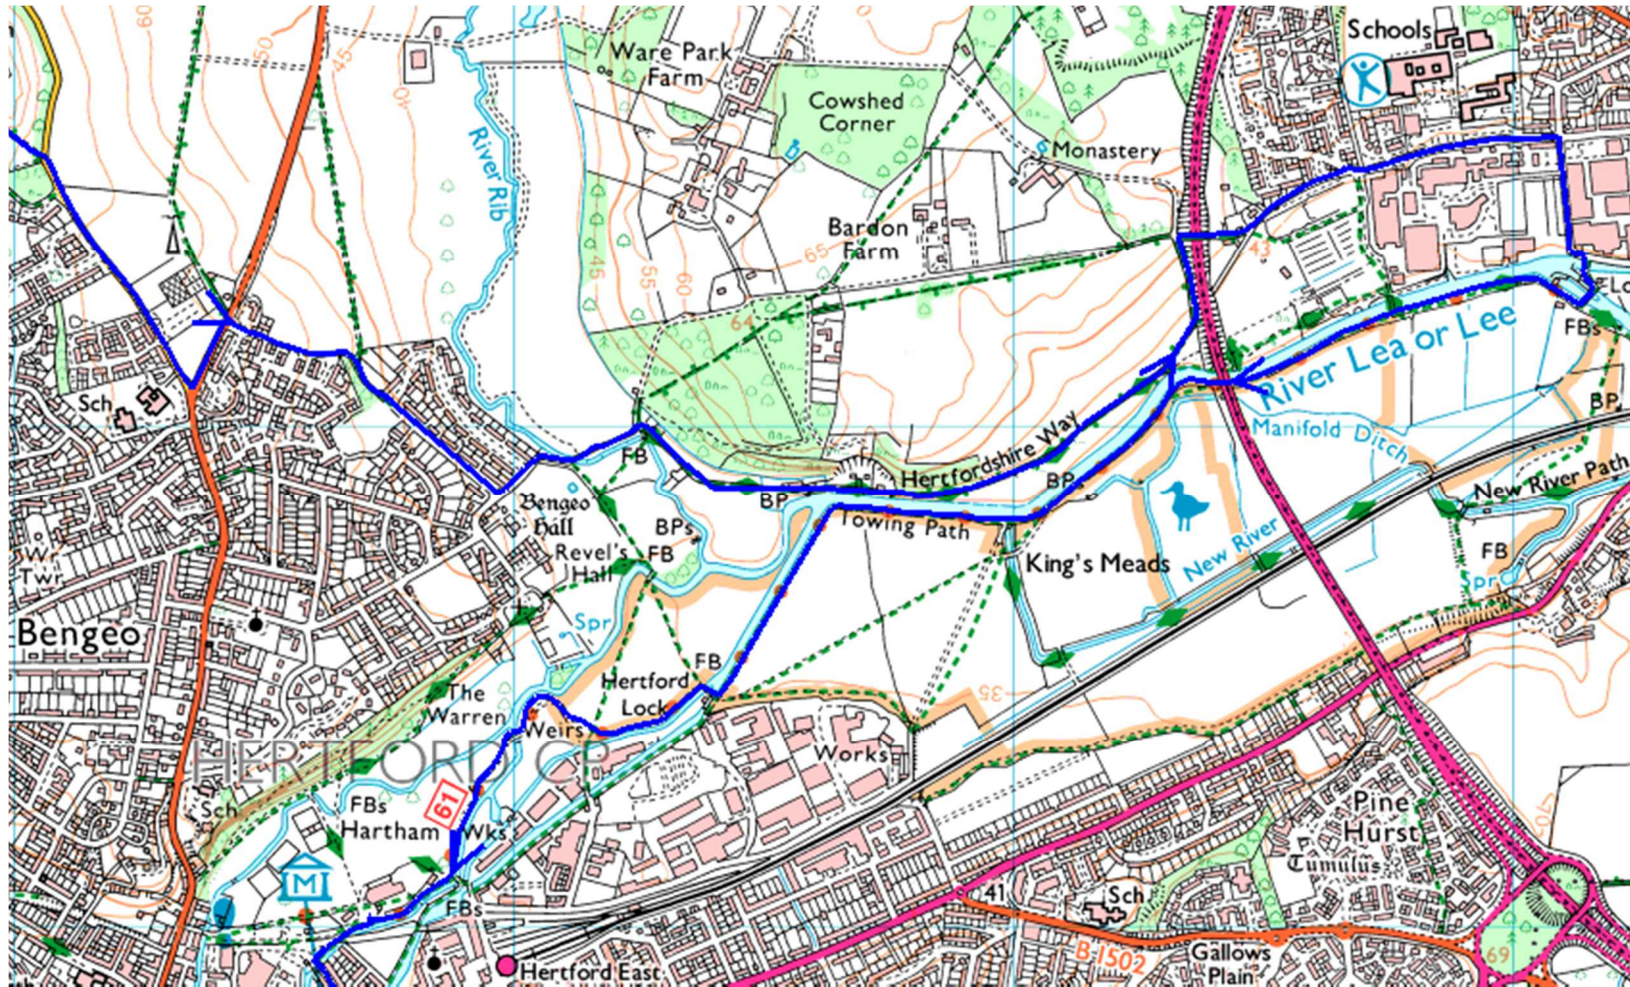

Route Maps - Circular 65km Off Road Event (Ordnance Survey 1: 25,000)

Map 1

Map 2

Route Maps - Circular 65km Off Road Event (Ordnance Survey 1: 25,000)

Map 3

Route Maps - Circular 65km Off Road Event (Ordnance Survey 1: 25,000)

Map 4

Route Maps - Circular 65km Off Road Event (Ordnance Survey 1: 25,000)

Map 5

Map 6

Route Maps - Circular 65km Off Road Event (Ordnance Survey 1: 25,000)

Map 7

Map 8

Map 9

Map 10

Route Maps - Circular 65km Off Road Event (Ordnance Survey 1: 25,000)

Map 11

Map 12

Route Maps - Circular 65km Off Road Event (Ordnance Survey 1: 25,000)

Map 13

Map 14

Route Maps - Circular 65km Off Road Event (Ordnance Survey 1: 25,000)

Map 15

Map 16