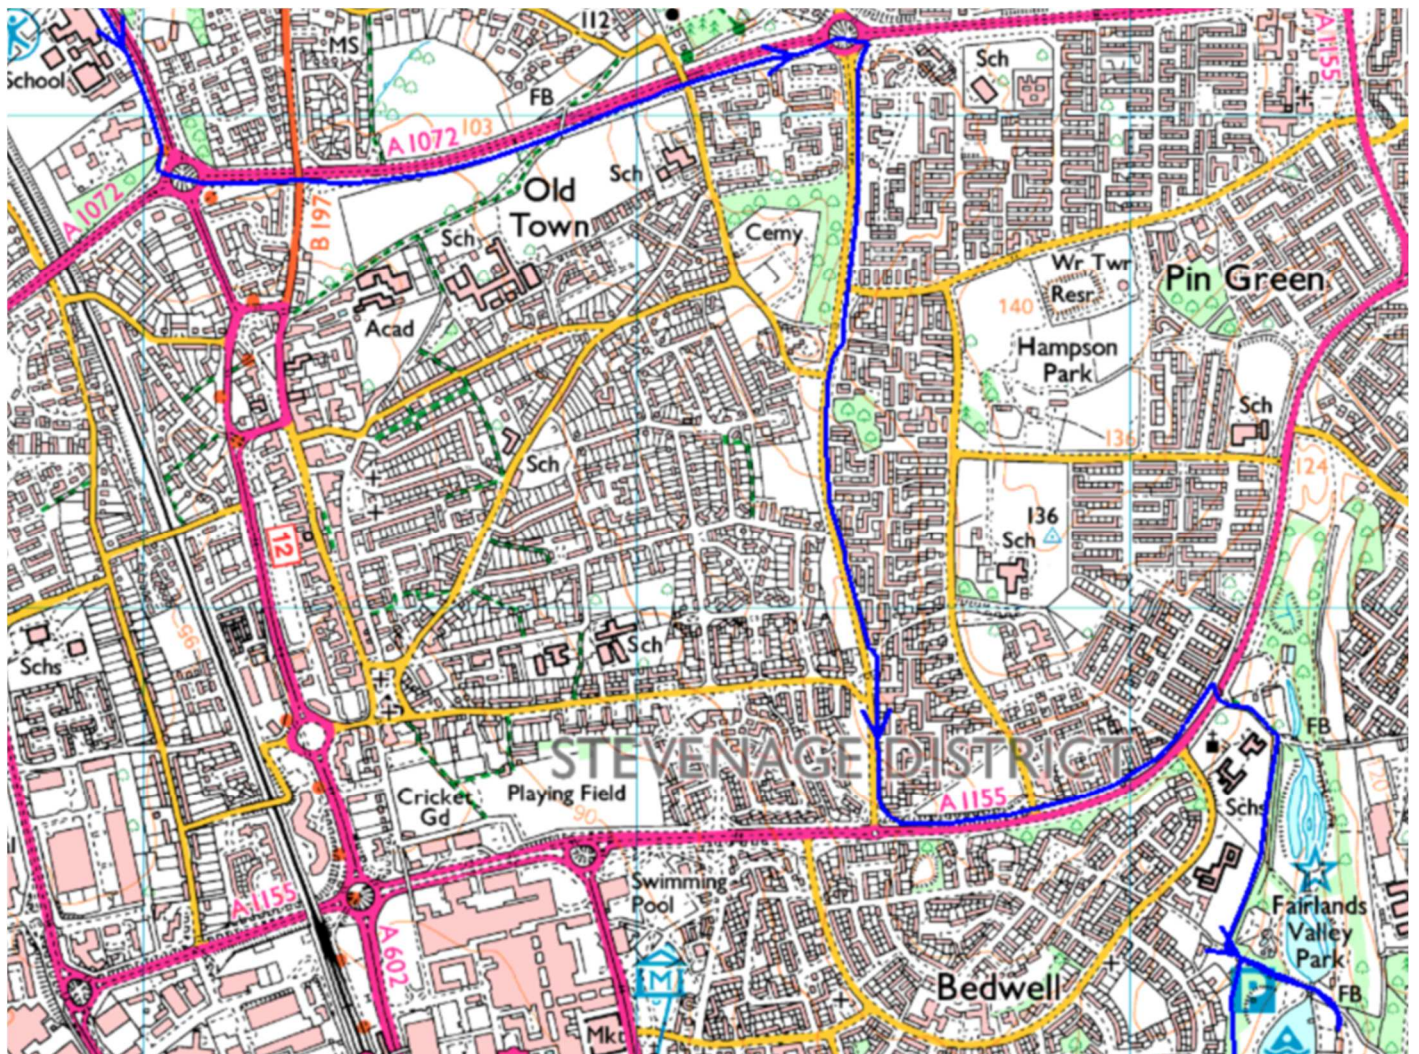

Route Maps - Circular 65km Off Road Event (Ordnance Survey 1: 25,000)

Map 1

Map 2

Route Maps - Circular 65km Off Road Event (Ordnance Survey 1: 25,000)

Map 3

Route Maps - Circular 65km Off Road Event (Ordnance Survey 1: 25,000)

Map 4

Route Maps - Circular 65km Off Road Event (Ordnance Survey 1: 25,000)

Map 5

Map 6

Route Maps - Circular 65km Off Road Event (Ordnance Survey 1: 25,000)

Map 7

Map 8

Map 9

Map 10

Route Maps - Circular 65km Off Road Event (Ordnance Survey 1: 25,000)

Map 11

Map 12

Route Maps - Circular 65km Off Road Event (Ordnance Survey 1: 25,000)

Map 13

Map 14

Route Maps - Circular 65km Off Road Event (Ordnance Survey 1: 25,000)

Map 15

Map 16