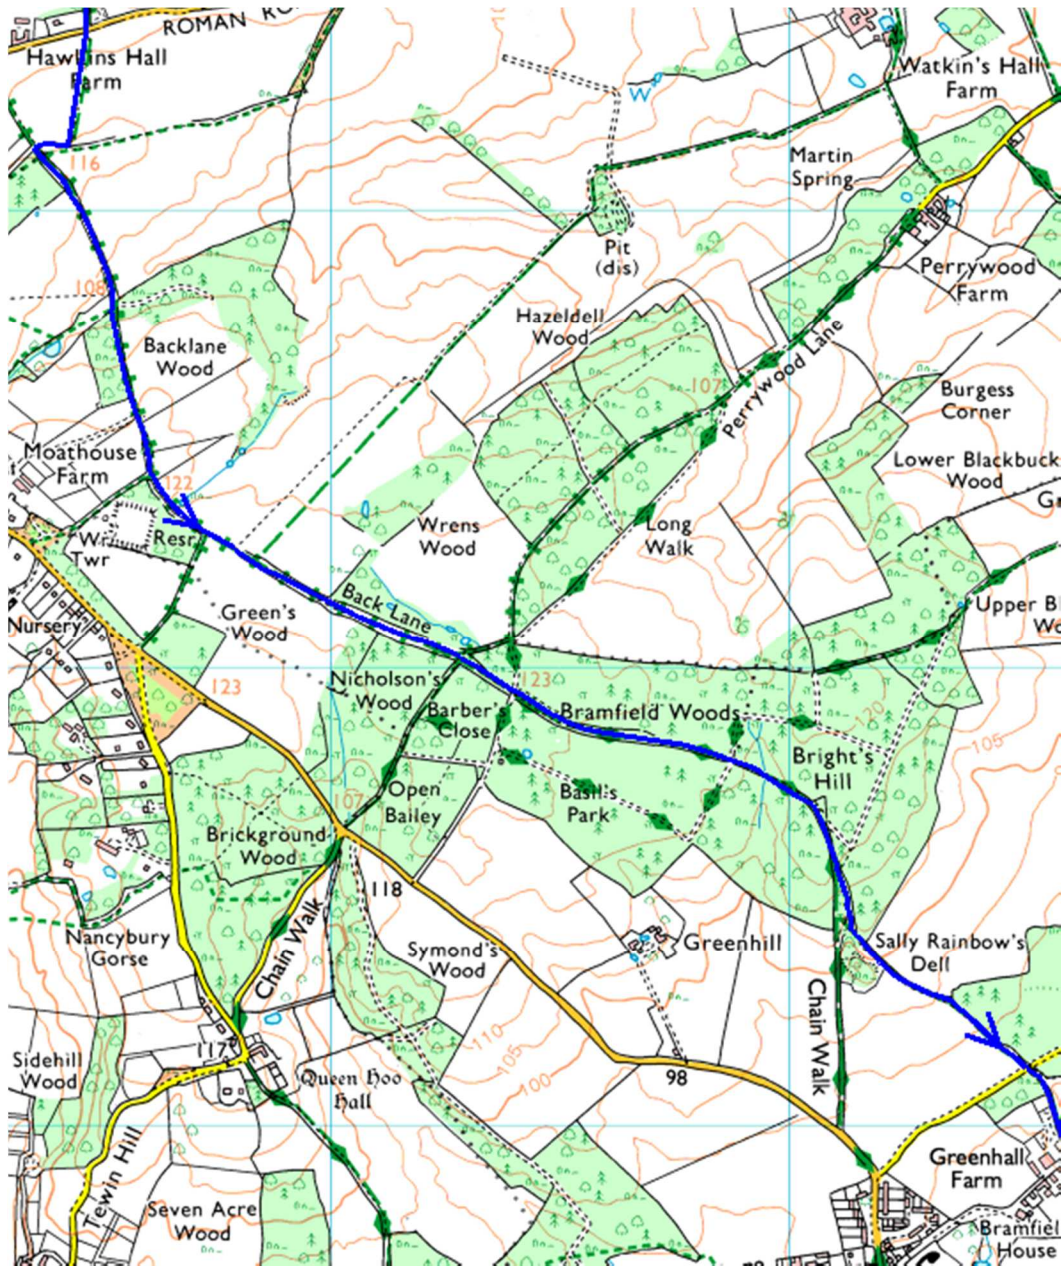

Route Maps - Circular 65km Off Road Event (Ordnance Survey 1: 25,000)

Map 1

Map 2

Route Maps - Circular 65km Off Road Event (Ordnance Survey 1: 25,000)

Map 3

Route Maps - Circular 65km Off Road Event (Ordnance Survey 1: 25,000)

Map 4

Route Maps - Circular 65km Off Road Event (Ordnance Survey 1: 25,000)

Map 5

Map 6

Route Maps - Circular 65km Off Road Event (Ordnance Survey 1: 25,000)

Map 7

Map 8

Map 9

Map 10

Route Maps - Circular 65km Off Road Event (Ordnance Survey 1: 25,000)

Map 11

Map 12

Route Maps - Circular 65km Off Road Event (Ordnance Survey 1: 25,000)

Map 13

Map 14

Route Maps - Circular 65km Off Road Event (Ordnance Survey 1: 25,000)

Map 15

Map 16