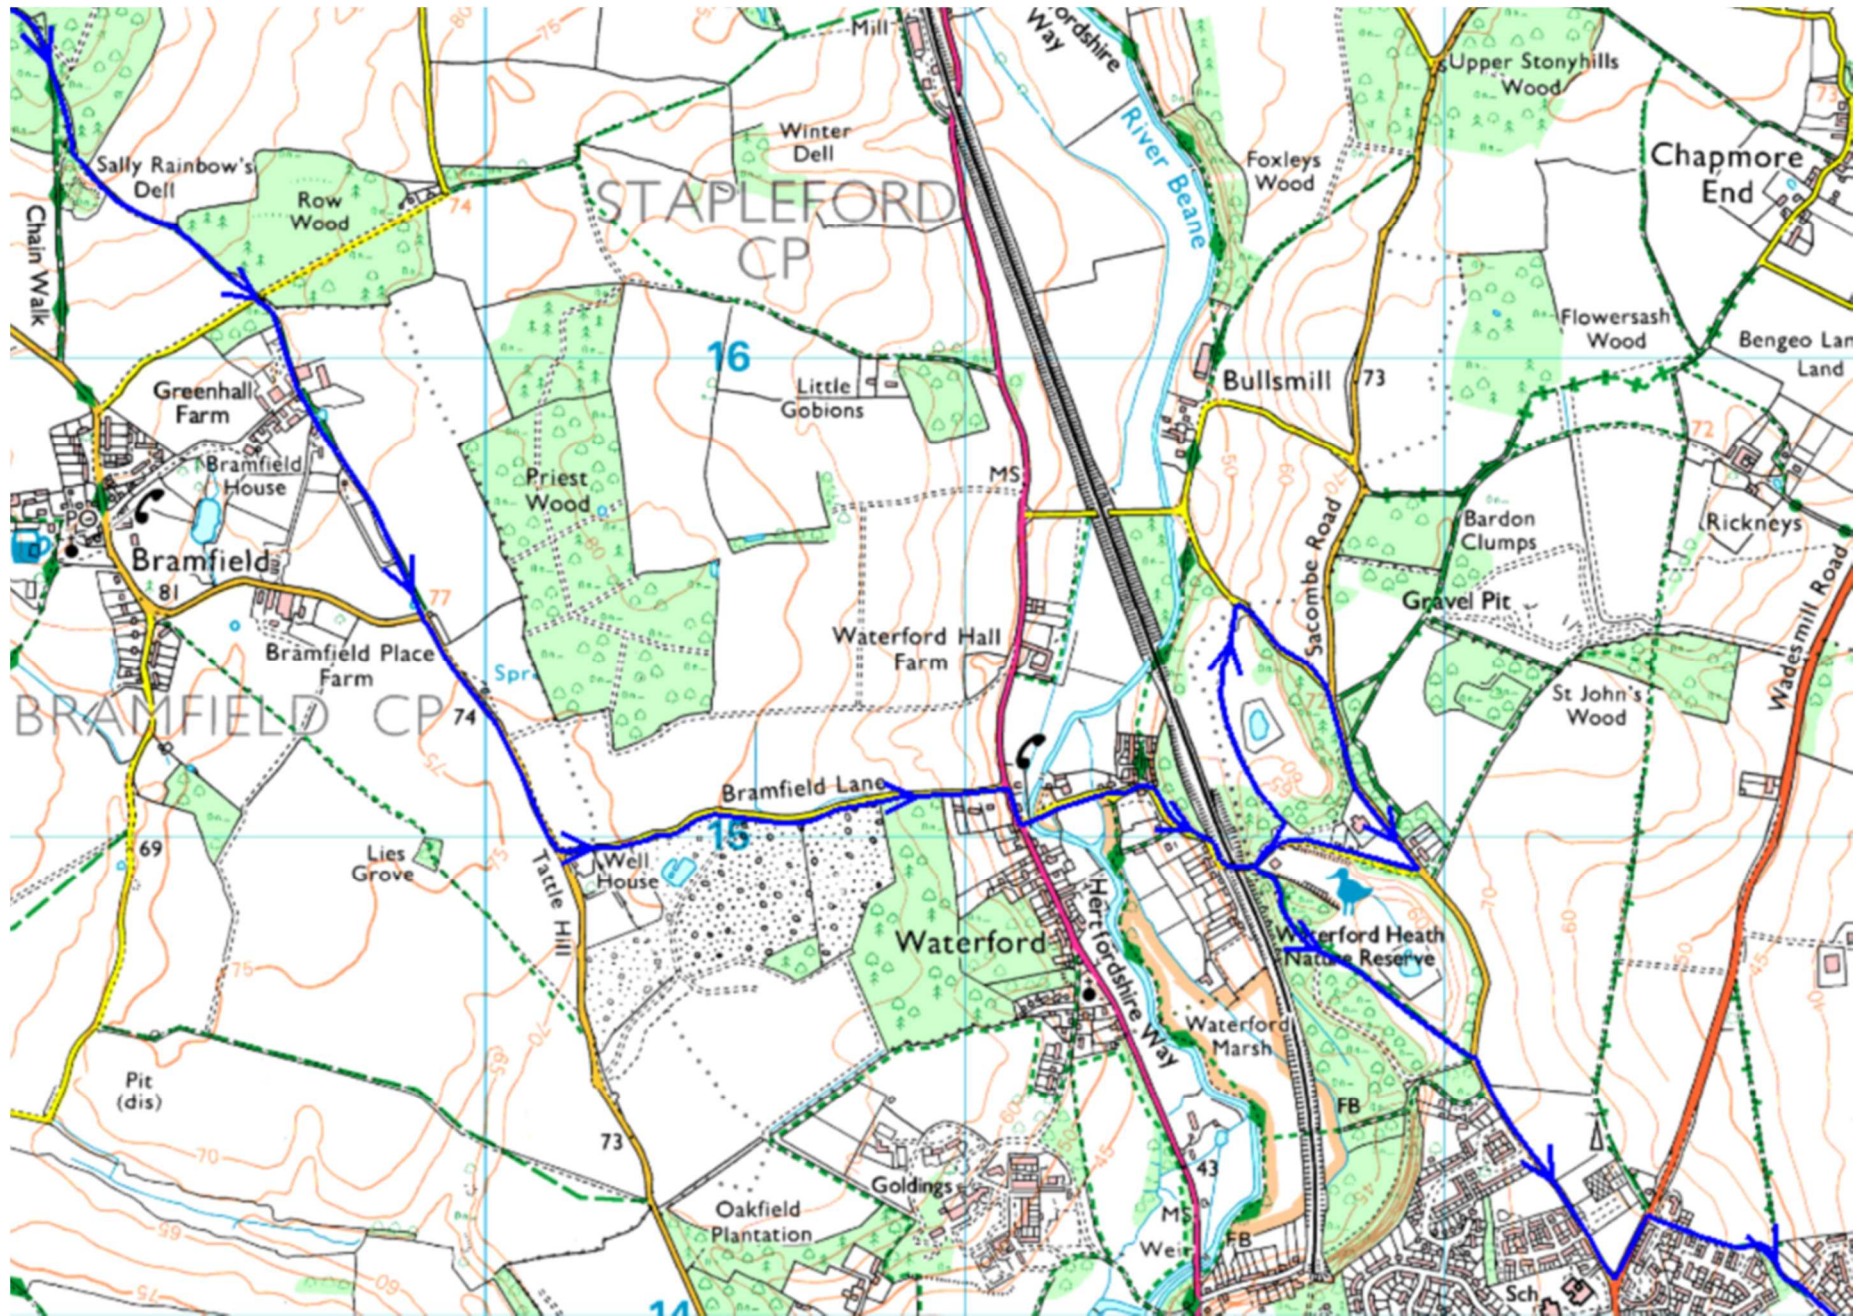

Route Maps - Circular 65km Off Road Event (Ordnance Survey 1: 25,000)

Map 1

Map 2

Route Maps - Circular 65km Off Road Event (Ordnance Survey 1: 25,000)

Map 3

Route Maps - Circular 65km Off Road Event (Ordnance Survey 1: 25,000)

Map 4

Route Maps - Circular 65km Off Road Event (Ordnance Survey 1: 25,000)

Map 5

Map 6

Route Maps - Circular 65km Off Road Event (Ordnance Survey 1: 25,000)

Map 7

Map 8

Map 9

Map 10

Route Maps - Circular 65km Off Road Event (Ordnance Survey 1: 25,000)

Map 11

Map 12

Route Maps - Circular 65km Off Road Event (Ordnance Survey 1: 25,000)

Map 13

Map 14

Route Maps - Circular 65km Off Road Event (Ordnance Survey 1: 25,000)

Map 15

Map 16