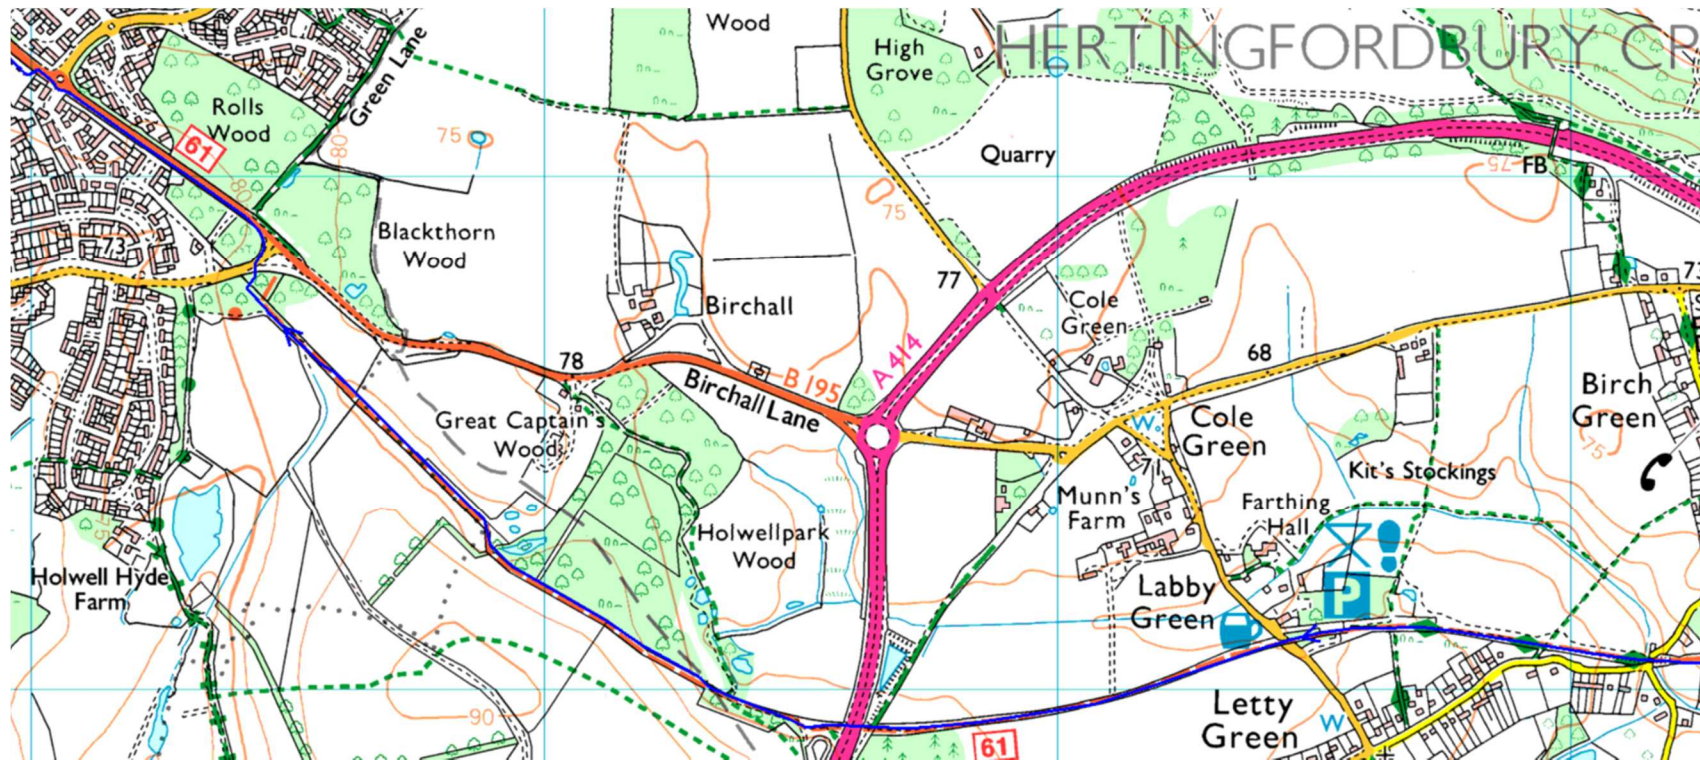

Route Maps - Circular 65km Off Road Event (Ordnance Survey 1: 25,000)

Map 1

Map 2

Route Maps - Circular 65km Off Road Event (Ordnance Survey 1: 25,000)

Map 3

Route Maps - Circular 65km Off Road Event (Ordnance Survey 1: 25,000)

Map 4

Route Maps - Circular 65km Off Road Event (Ordnance Survey 1: 25,000)

Map 5

Map 6

Route Maps - Circular 65km Off Road Event (Ordnance Survey 1: 25,000)

Map 7

Map 8

Map 9

Map 10

Route Maps - Circular 65km Off Road Event (Ordnance Survey 1: 25,000)

Map 11

Map 12

Route Maps - Circular 65km Off Road Event (Ordnance Survey 1: 25,000)

Map 13

Map 14

Route Maps - Circular 65km Off Road Event (Ordnance Survey 1: 25,000)

Map 15

Map 16