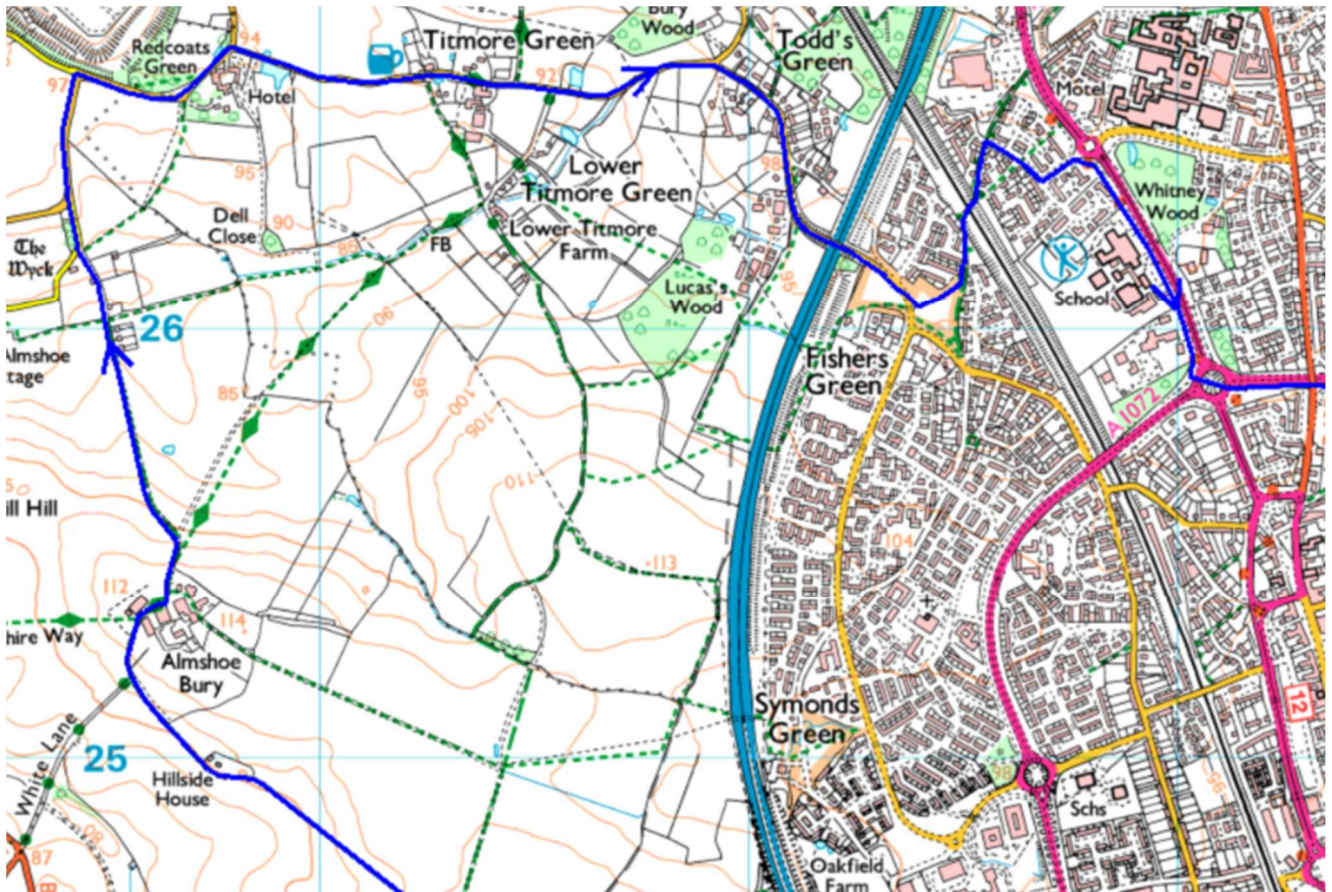

Route Maps - Circular 65km Off Road Event (Ordnance Survey 1: 25,000)

Map 1

Map 2

Route Maps - Circular 65km Off Road Event (Ordnance Survey 1: 25,000)

Map 3

Route Maps - Circular 65km Off Road Event (Ordnance Survey 1: 25,000)

Map 4

Route Maps - Circular 65km Off Road Event (Ordnance Survey 1: 25,000)

Map 5

Map 6

Route Maps - Circular 65km Off Road Event (Ordnance Survey 1: 25,000)

Map 7

Map 8

Map 9

Map 10

Route Maps - Circular 65km Off Road Event (Ordnance Survey 1: 25,000)

Map 11

Map 12

Route Maps - Circular 65km Off Road Event (Ordnance Survey 1: 25,000)

Map 13

Map 14

Route Maps - Circular 65km Off Road Event (Ordnance Survey 1: 25,000)

Map 15

Map 16