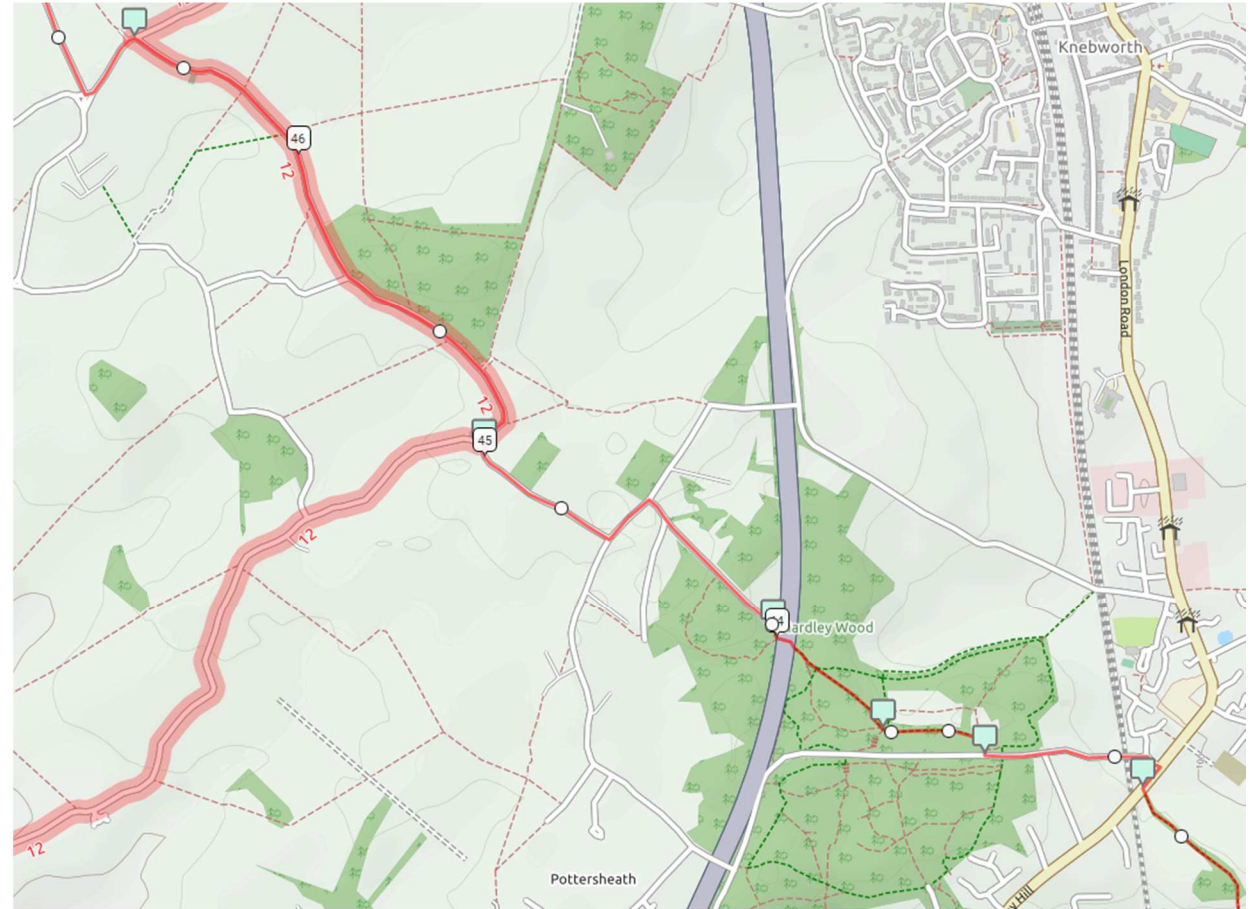

# Route Maps - Circular 65km Off Road Event (OSM Cycle)

Map 9

Map 10

# Route Maps - Circular 65km Off Road Event (OSM Cycle)

Map 11

Map 12