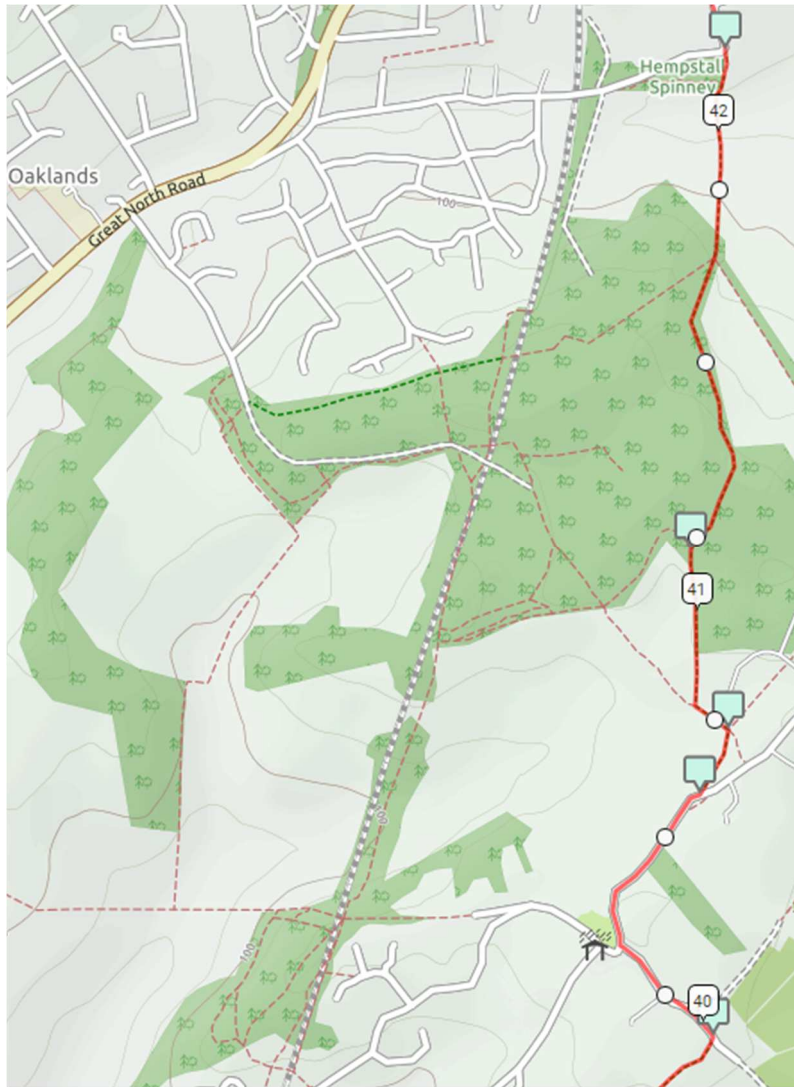

# Route Maps - Circular 65km Off Road Event (OSM Cycle)

Map 9

Map 10

# Route Maps - Circular 65km Off Road Event (OSM Cycle)

Map 11

Map 12

# Route Maps - Circular 65km Off Road Event (OSM Cycle)

Map 13

Map 14