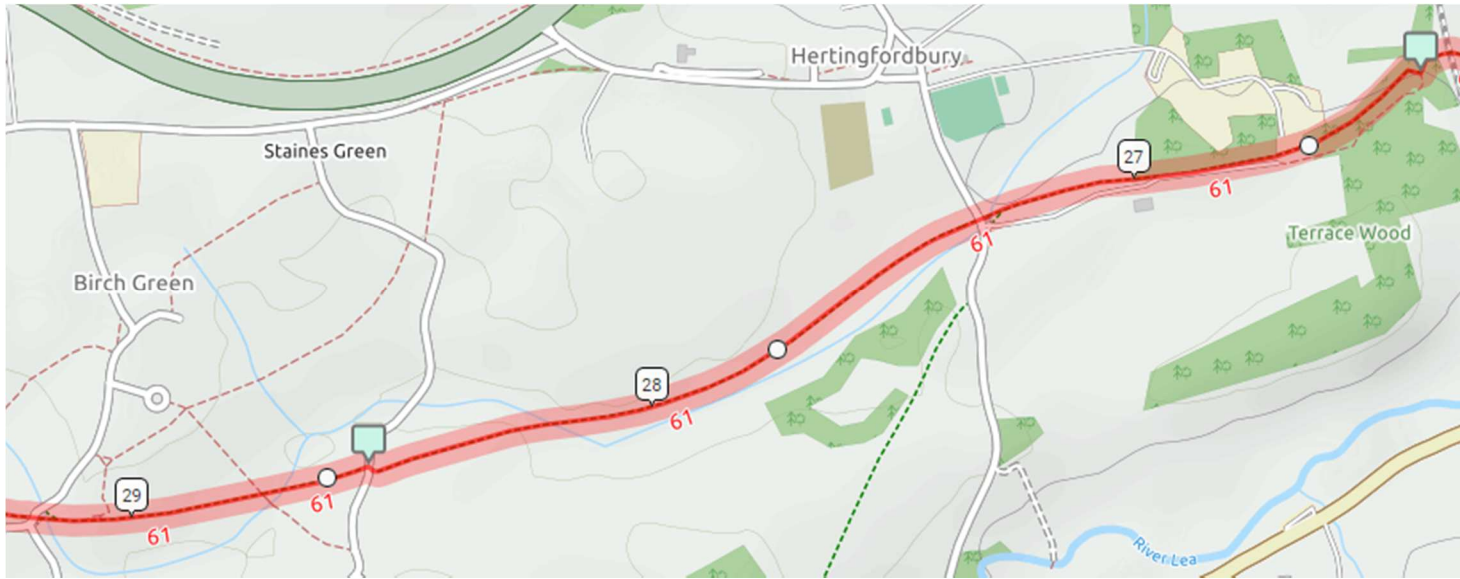

# Route Maps - Circular 65km Off Road Event (OSM Cycle)

Map 5

# Route Maps - Circular 65km Off Road Event (OSM Cycle)

Map 6

# Route Maps - Circular 65km Off Road Event (OSM Cycle)

Map 7

Map 8

# Route Maps - Circular 65km Off Road Event (OSM Cycle)

Map 15

Map 16