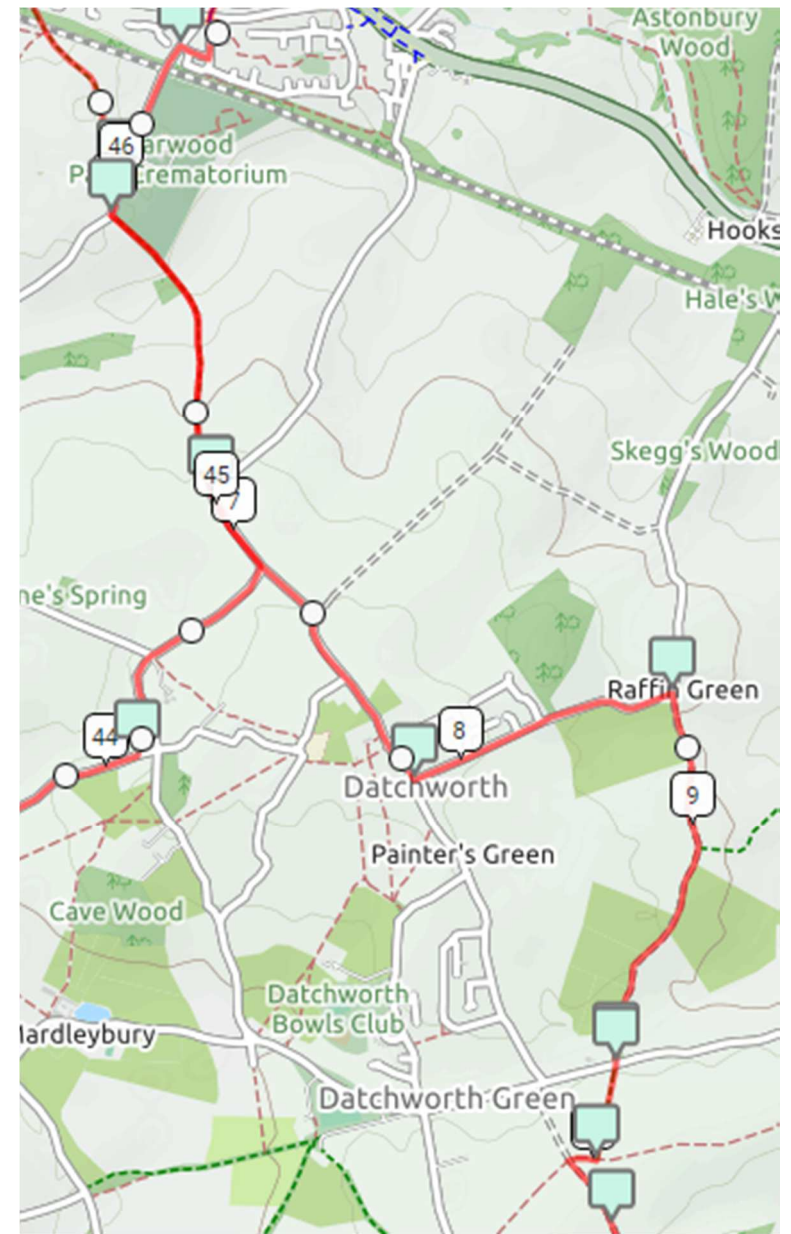

Route Maps - Circular 65km Off Road Event (OSM Cycle)

Map 2