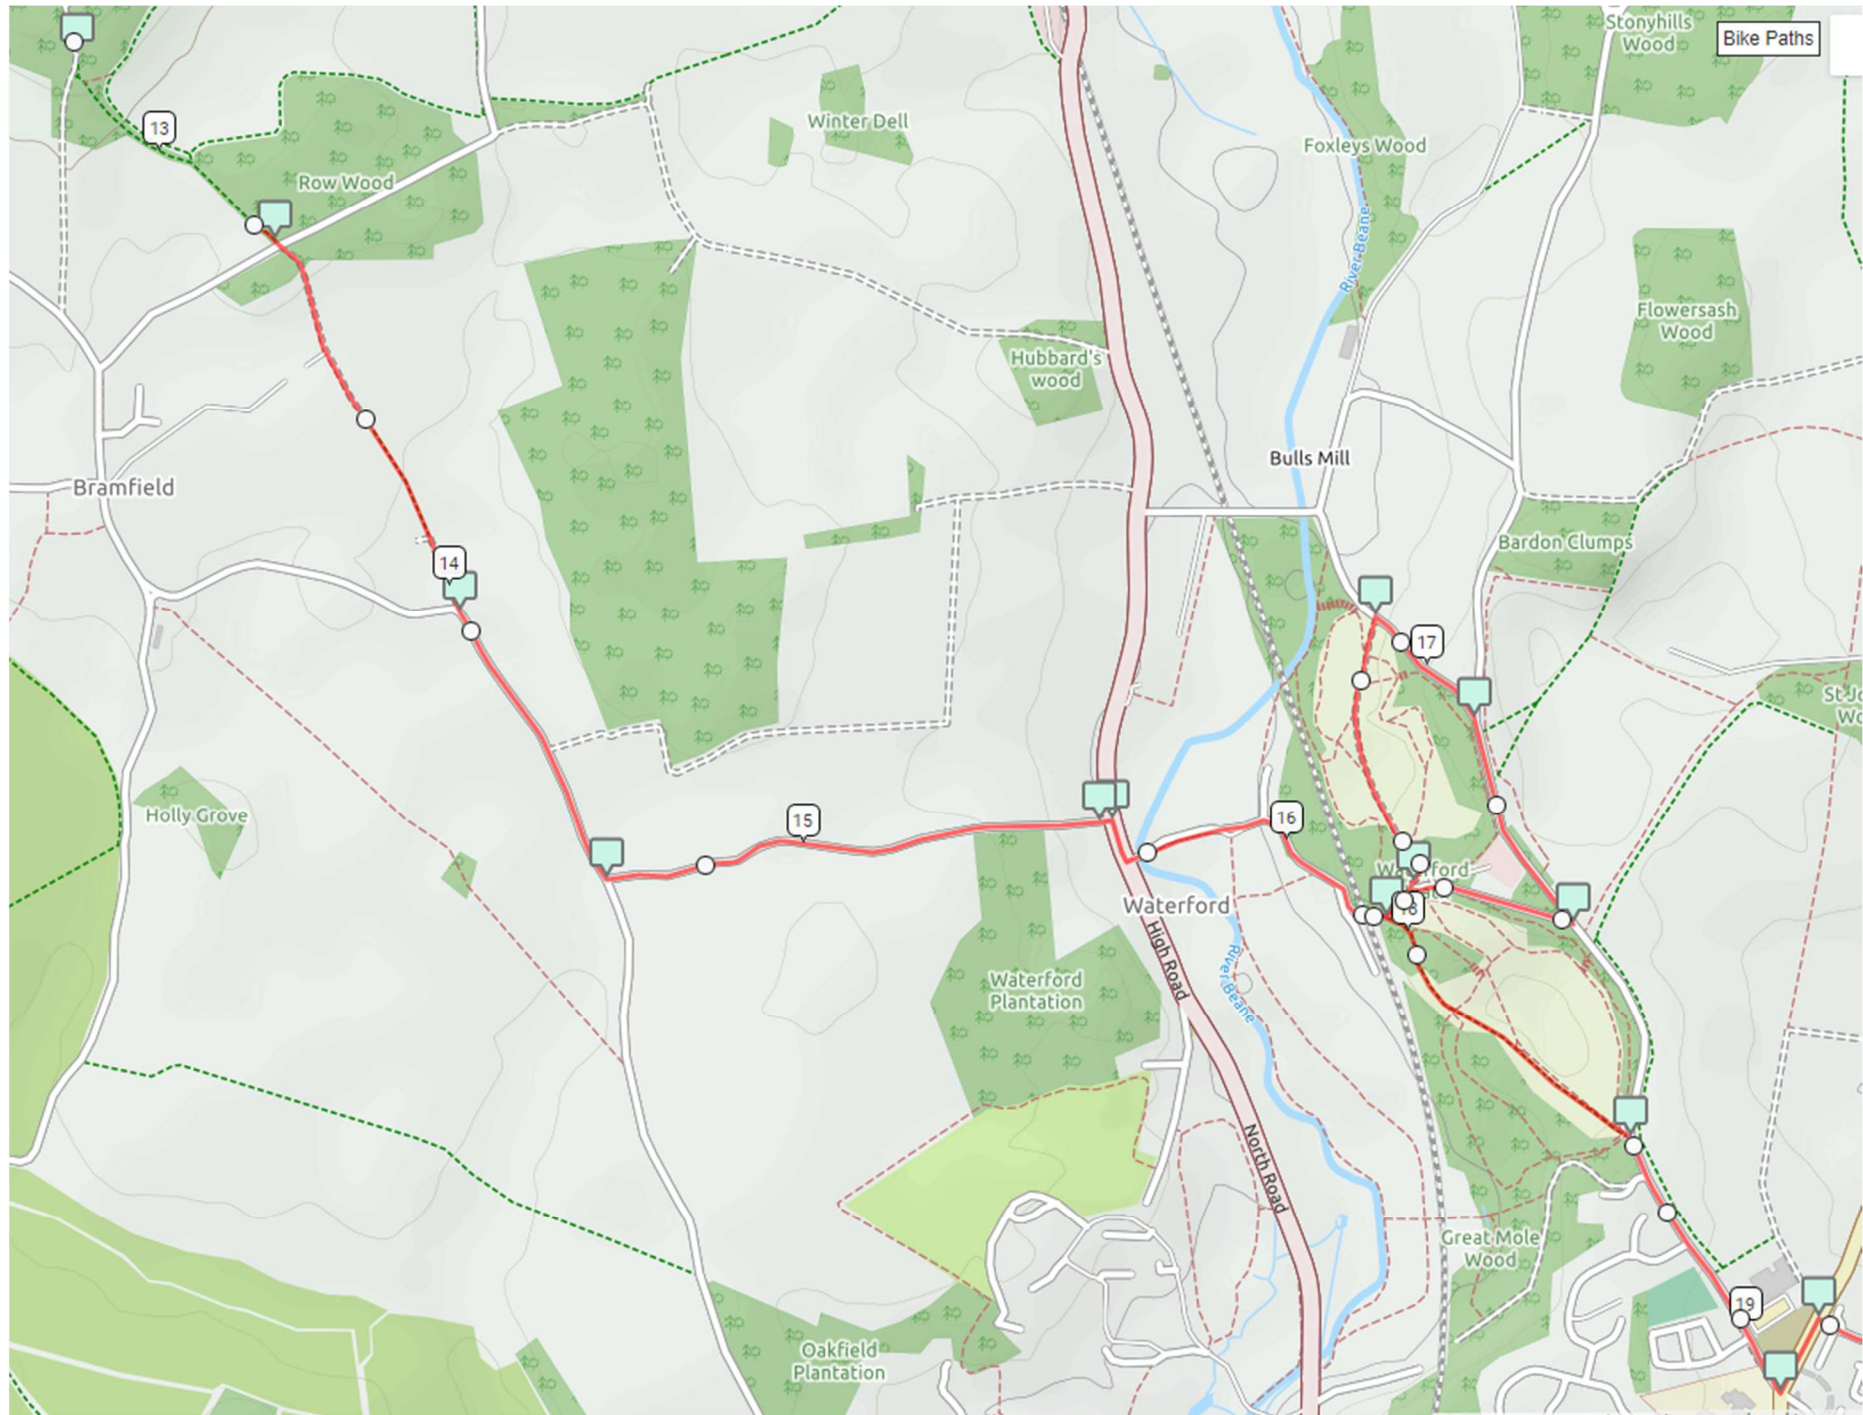

Map 3

Route Maps - Circular 65km Off Road Event (OSM Cycle)

Map 4