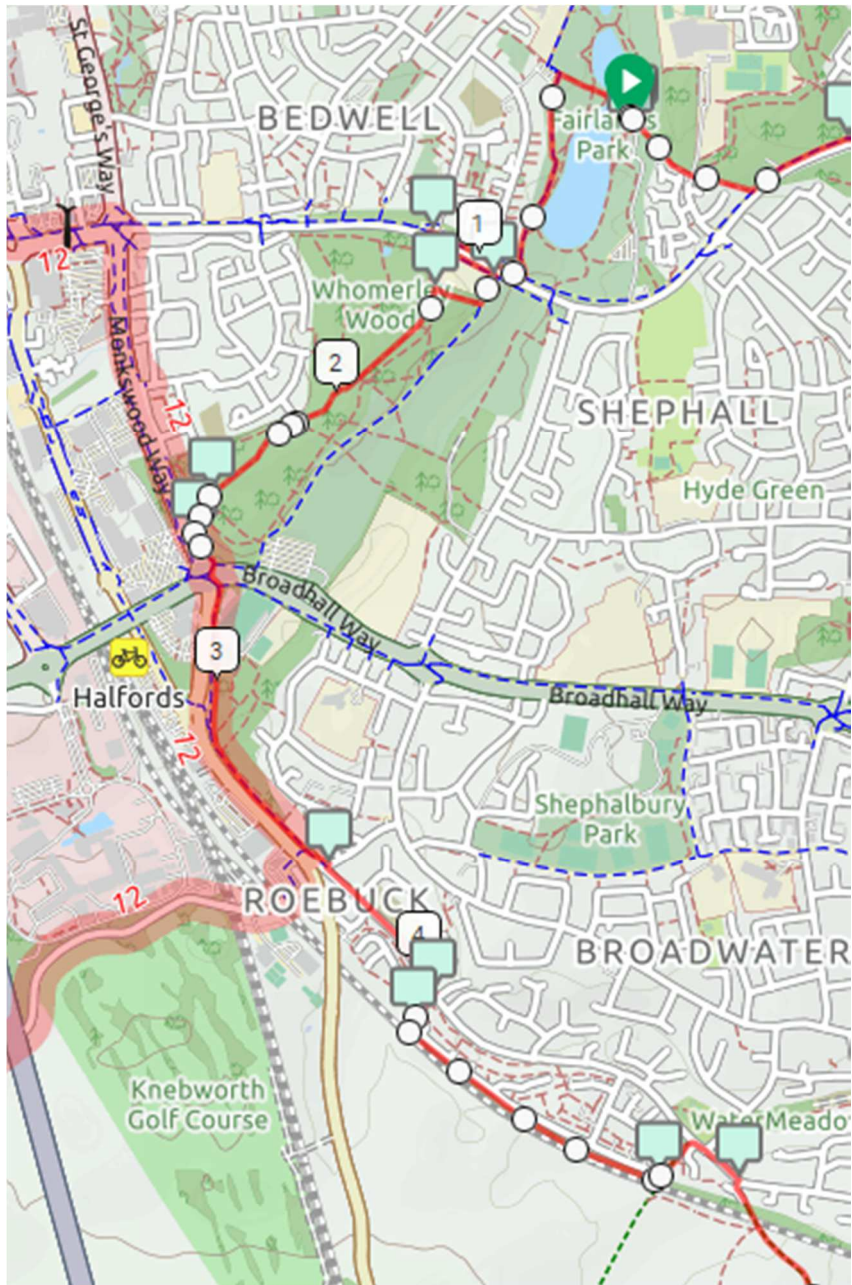

# Route Maps - Circular 65km Off Road Event (OSM Cycle)

Map 1

Map 2

# Route Maps - Circular 65km Off Road Event (OSM Cycle)

Map 11

Map 12

# Route Maps - Circular 65km Off Road Event (OSM Cycle)

Map 13

Map 14

# Route Maps - Circular 65km Off Road Event (OSM Cycle)

Map 15

Map 16