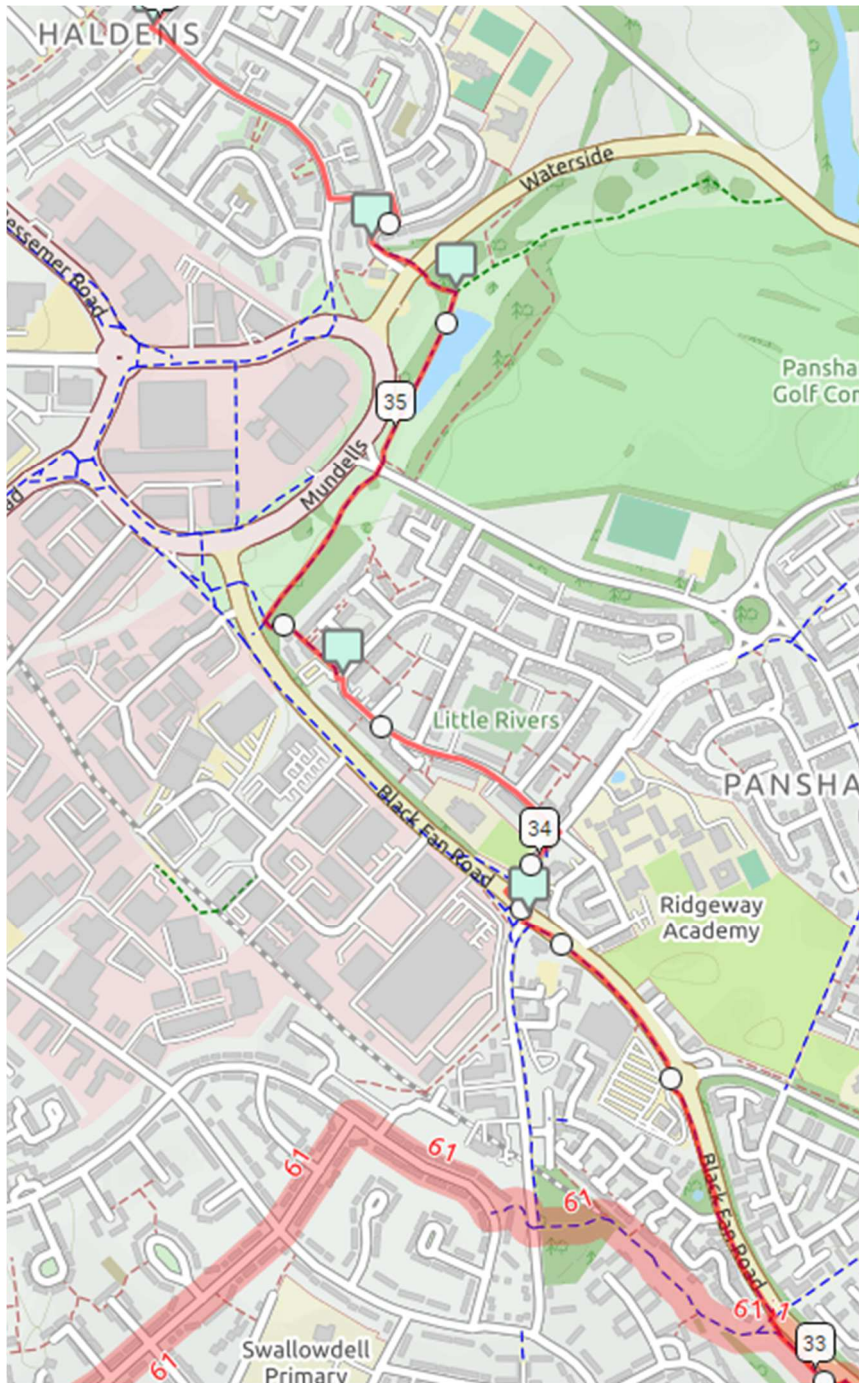

# Route Maps - Circular 65km Off Road Event (OSM Cycle)

Map 7

Map 8

# Route Maps - Circular 65km Off Road Event (OSM Cycle)

Map 9

Map 10