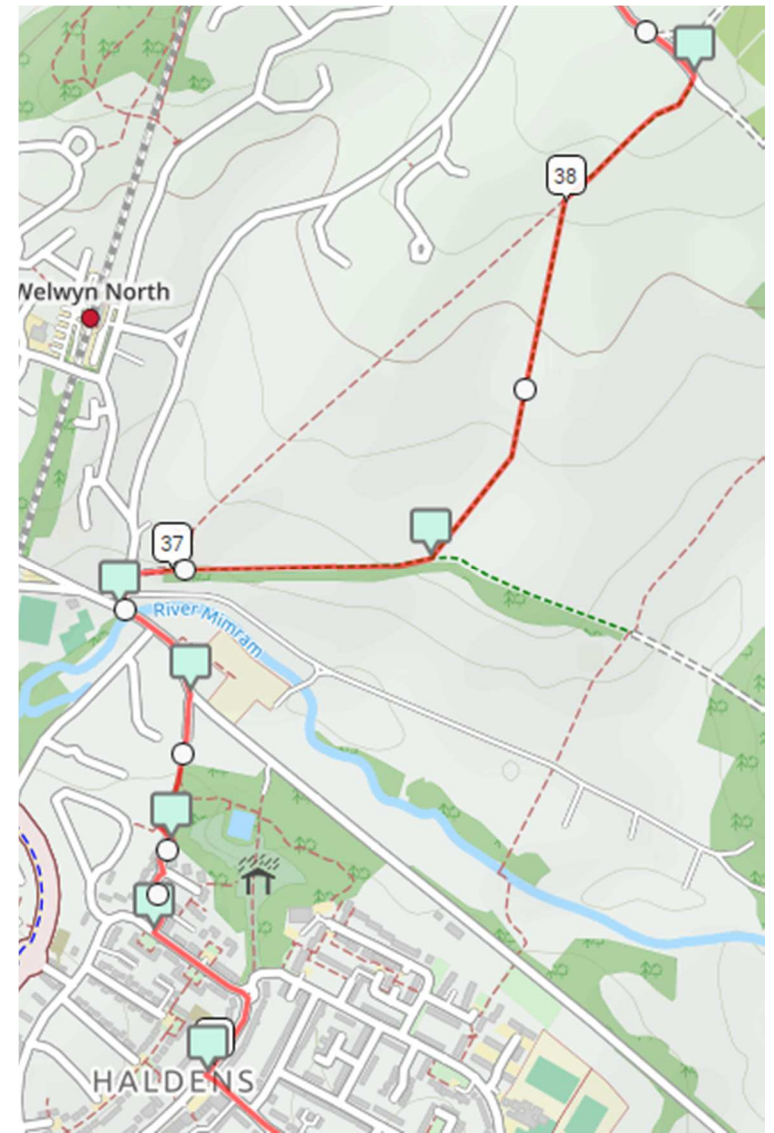

# Route Maps - Circular 65km Off Road Event (OSM Cycle)

Map 7

Map 8

# Route Maps - Circular 65km Off Road Event (OSM Cycle)

Map 9

Map 10

# Route Maps - Circular 65km Off Road Event (OSM Cycle)

Map 11

Map 12