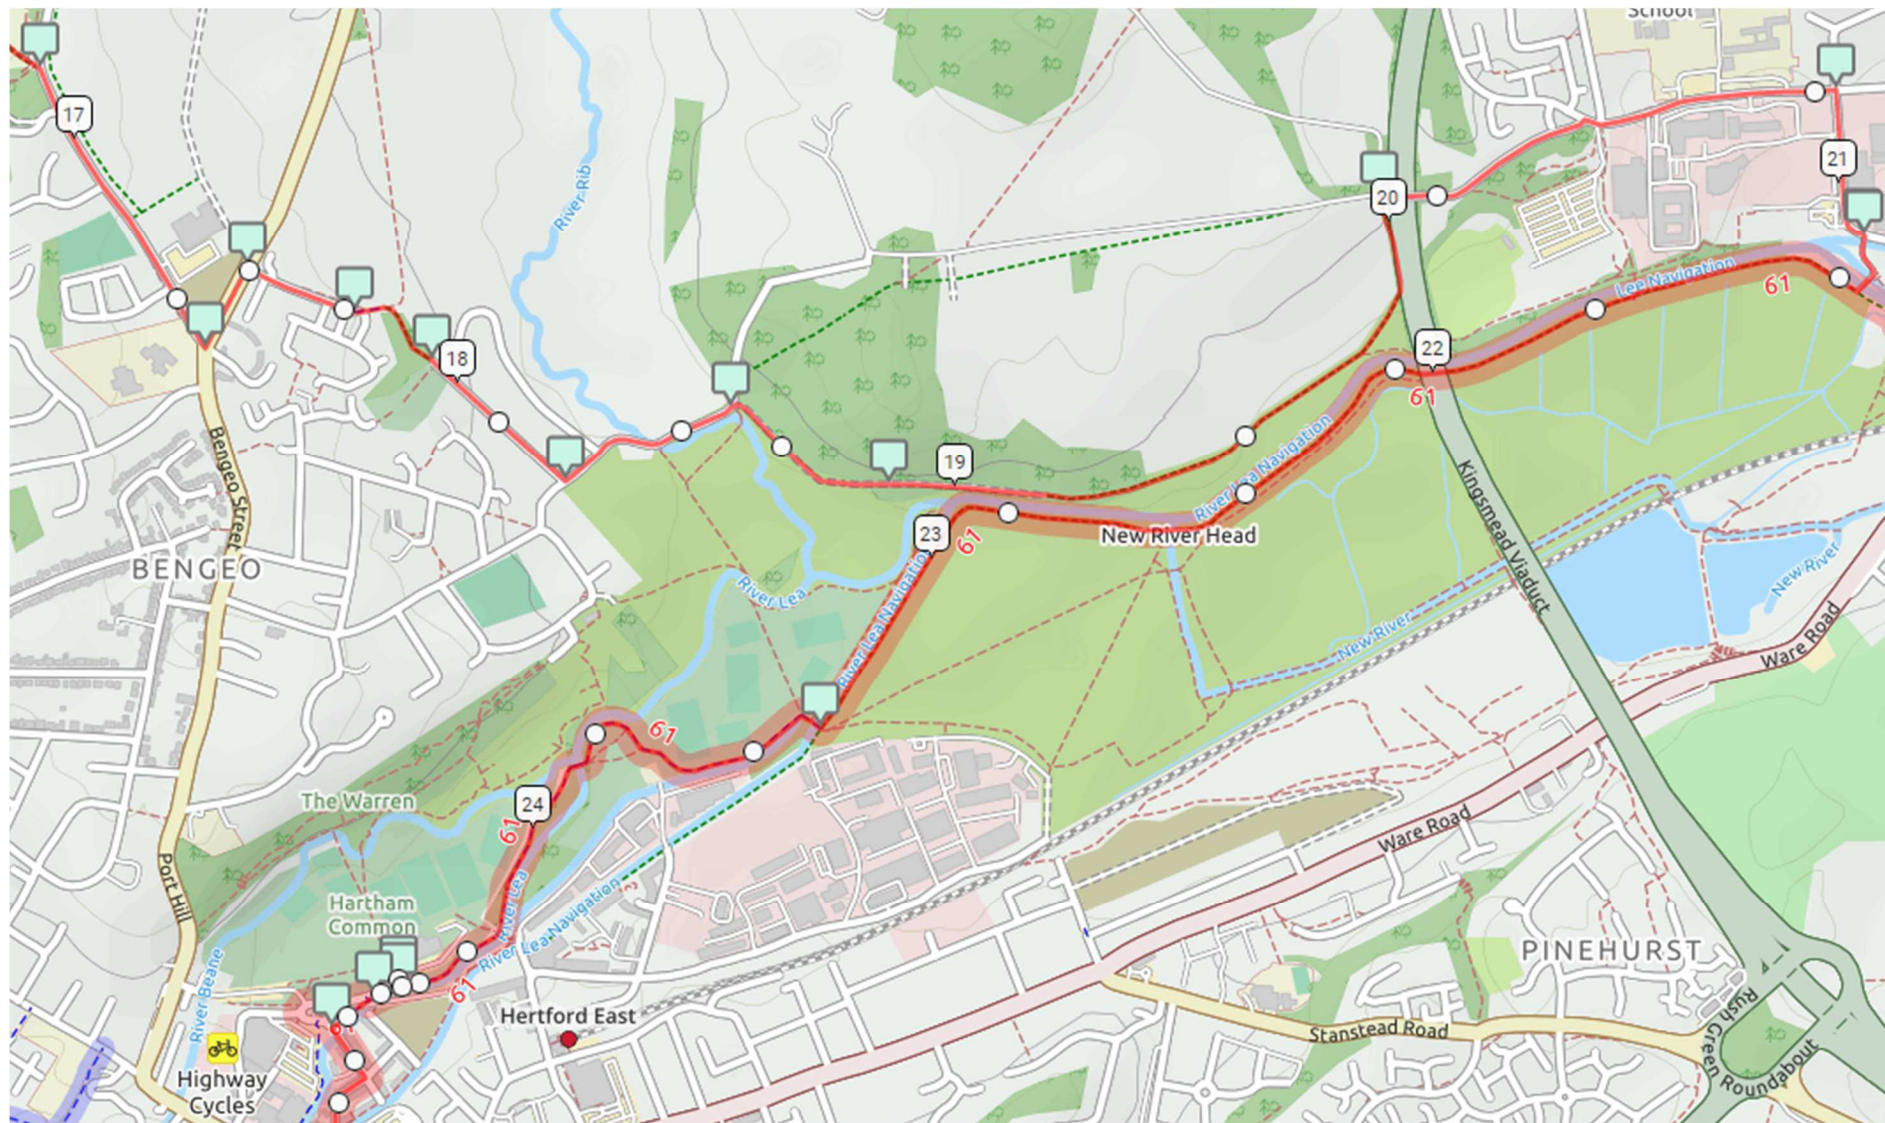

Map 4

Route Maps - Circular 65km Off Road Event (OSM Cycle)

Map 5