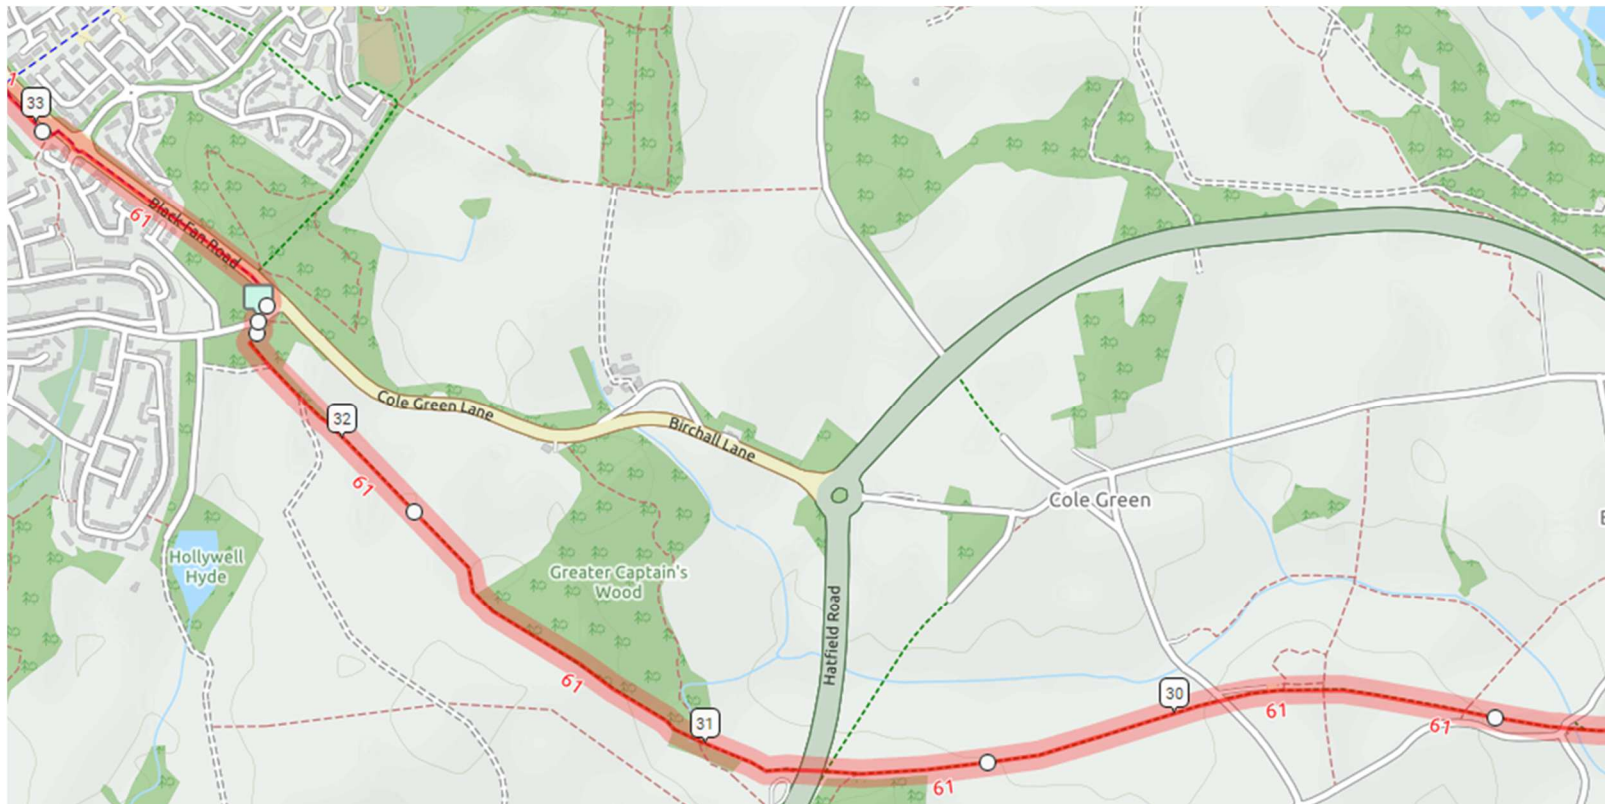

# Route Maps - Circular 65km Off Road Event (OSM Cycle)

Map 6

# Route Maps - Circular 65km Off Road Event (OSM Cycle)

Map 7

Map 8

# Route Maps - Circular 65km Off Road Event (OSM Cycle)

Map 9

Map 10