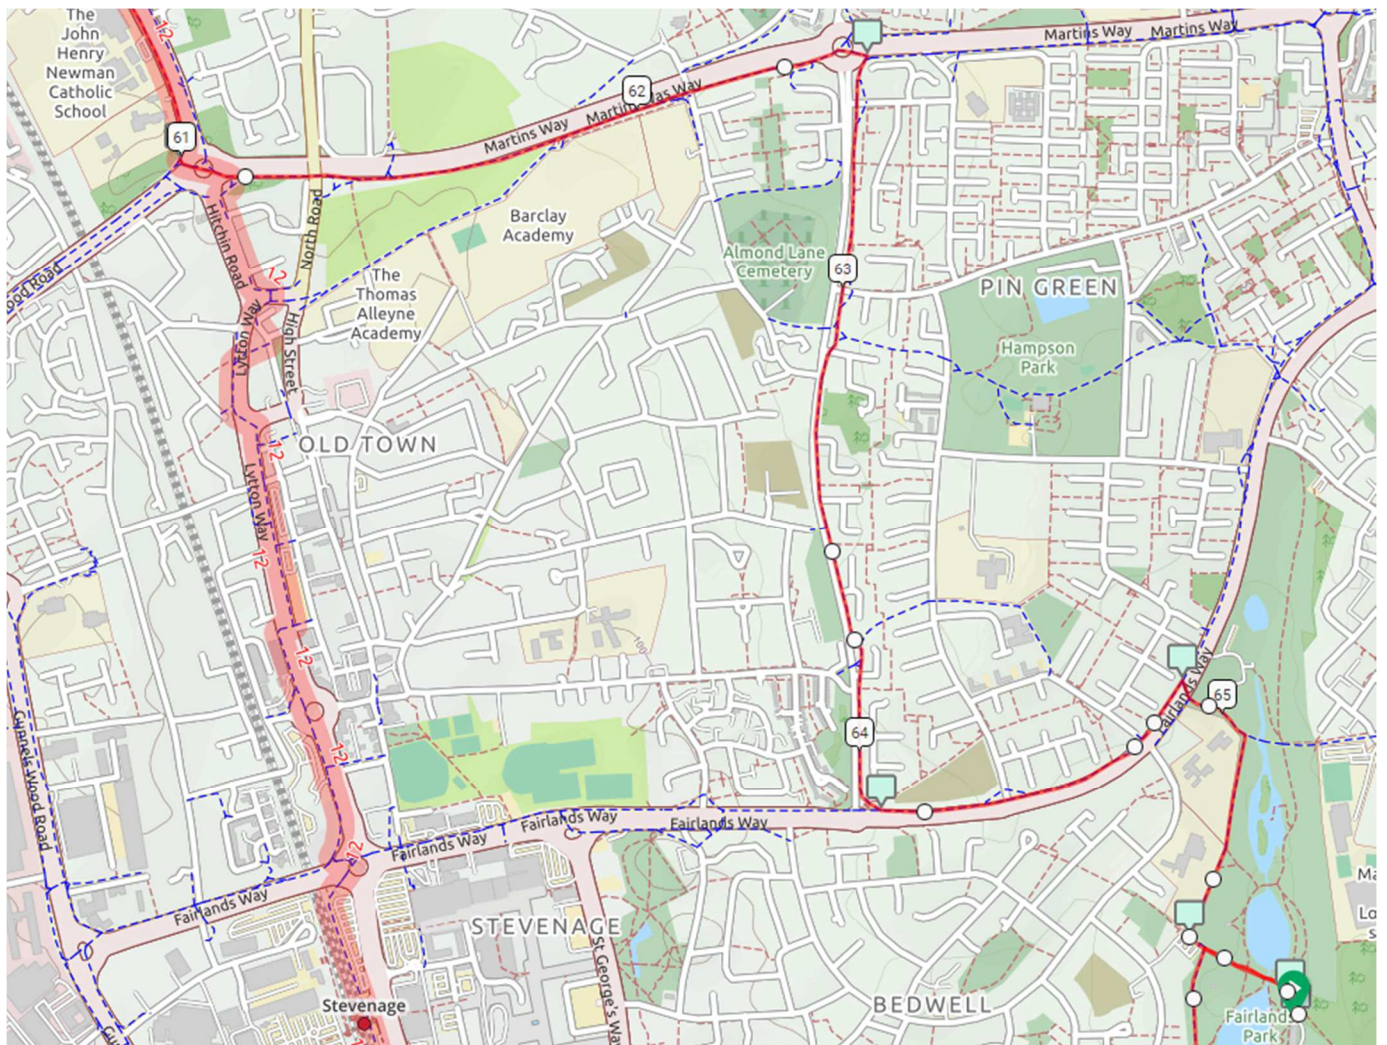

# Route Maps - Circular 65km Off Road Event (OSM Cycle)

Map 11

Map 12

# Route Maps - Circular 65km Off Road Event (OSM Cycle)

Map 13

Map 14

# Route Maps - Circular 65km Off Road Event (OSM Cycle)

Map 15

Map 16