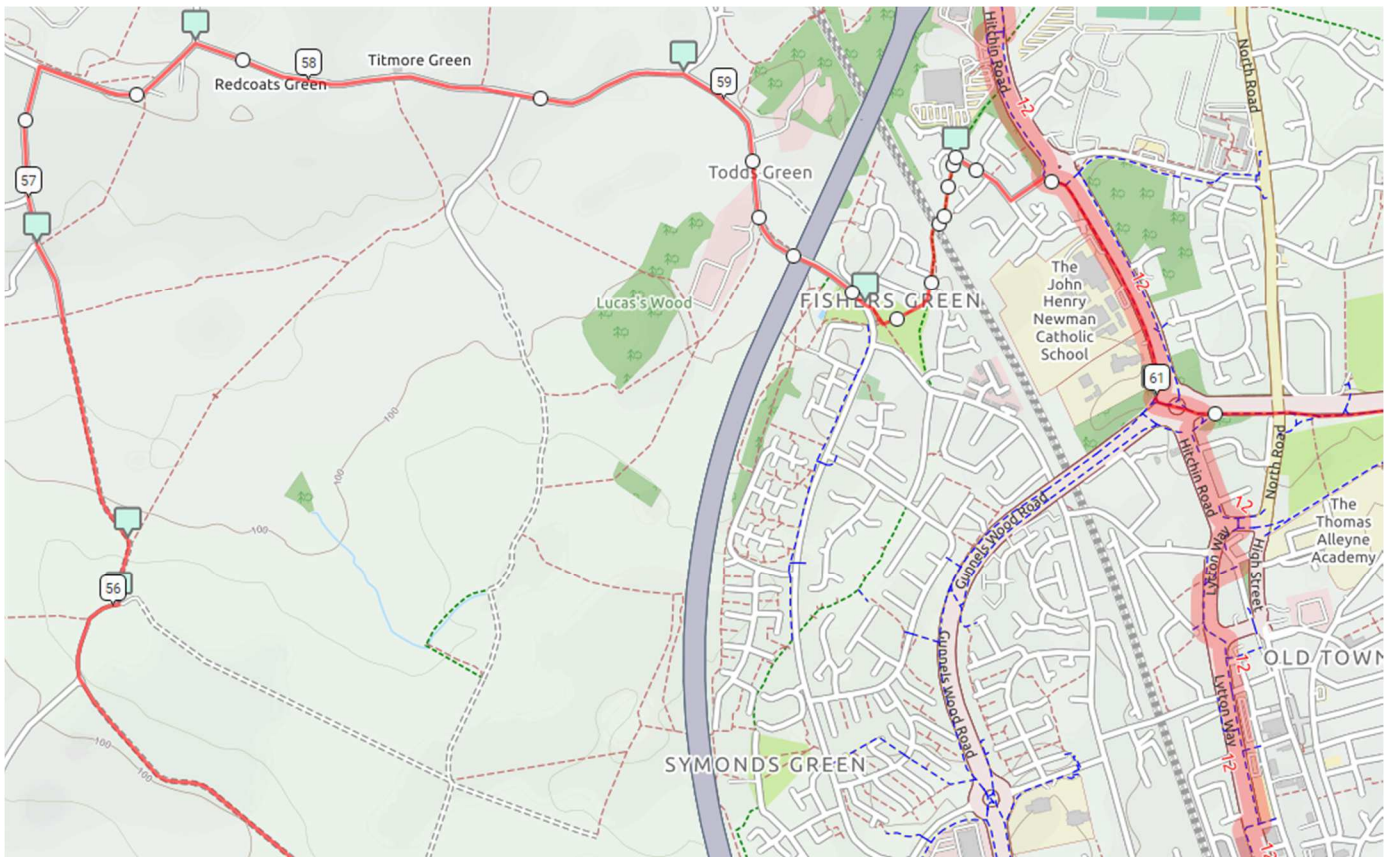

# Route Maps - Circular 65km Off Road Event (OSM Cycle)

Map 11

Map 12

# Route Maps - Circular 65km Off Road Event (OSM Cycle)

Map 13

Map 14

# Route Maps - Circular 65km Off Road Event (OSM Cycle)

Map 15

Map 16