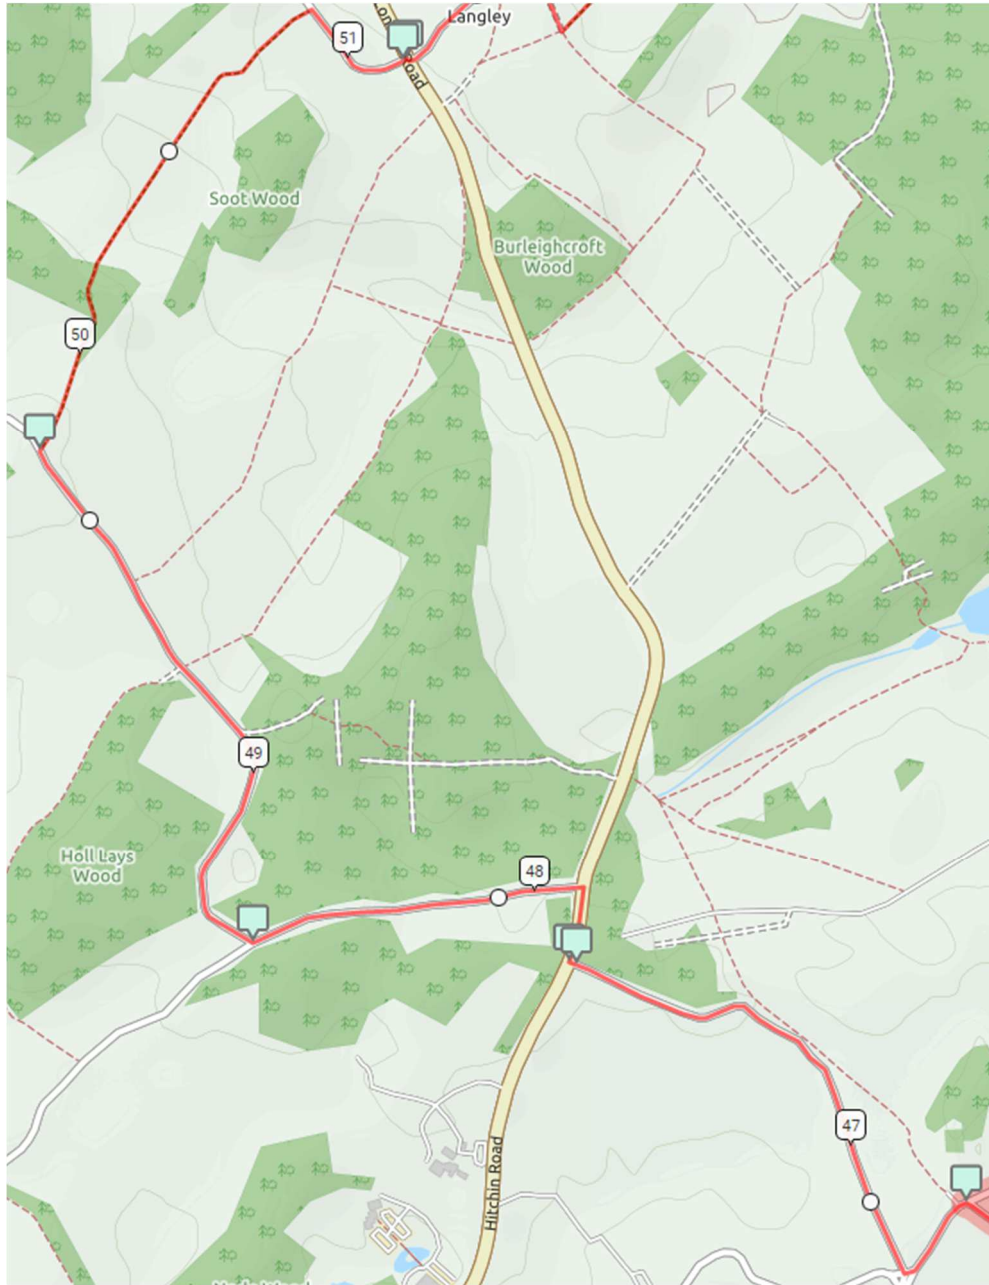

# Route Maps - Circular 65km Off Road Event (OSM Cycle)

Map 9

Map 10

# Route Maps - Circular 65km Off Road Event (OSM Cycle)

Map 11

Map 12

# Route Maps - Circular 65km Off Road Event (OSM Cycle)

Map 13

Map 14

# Route Maps - Circular 65km Off Road Event (OSM Cycle)

Map 15

Map 16