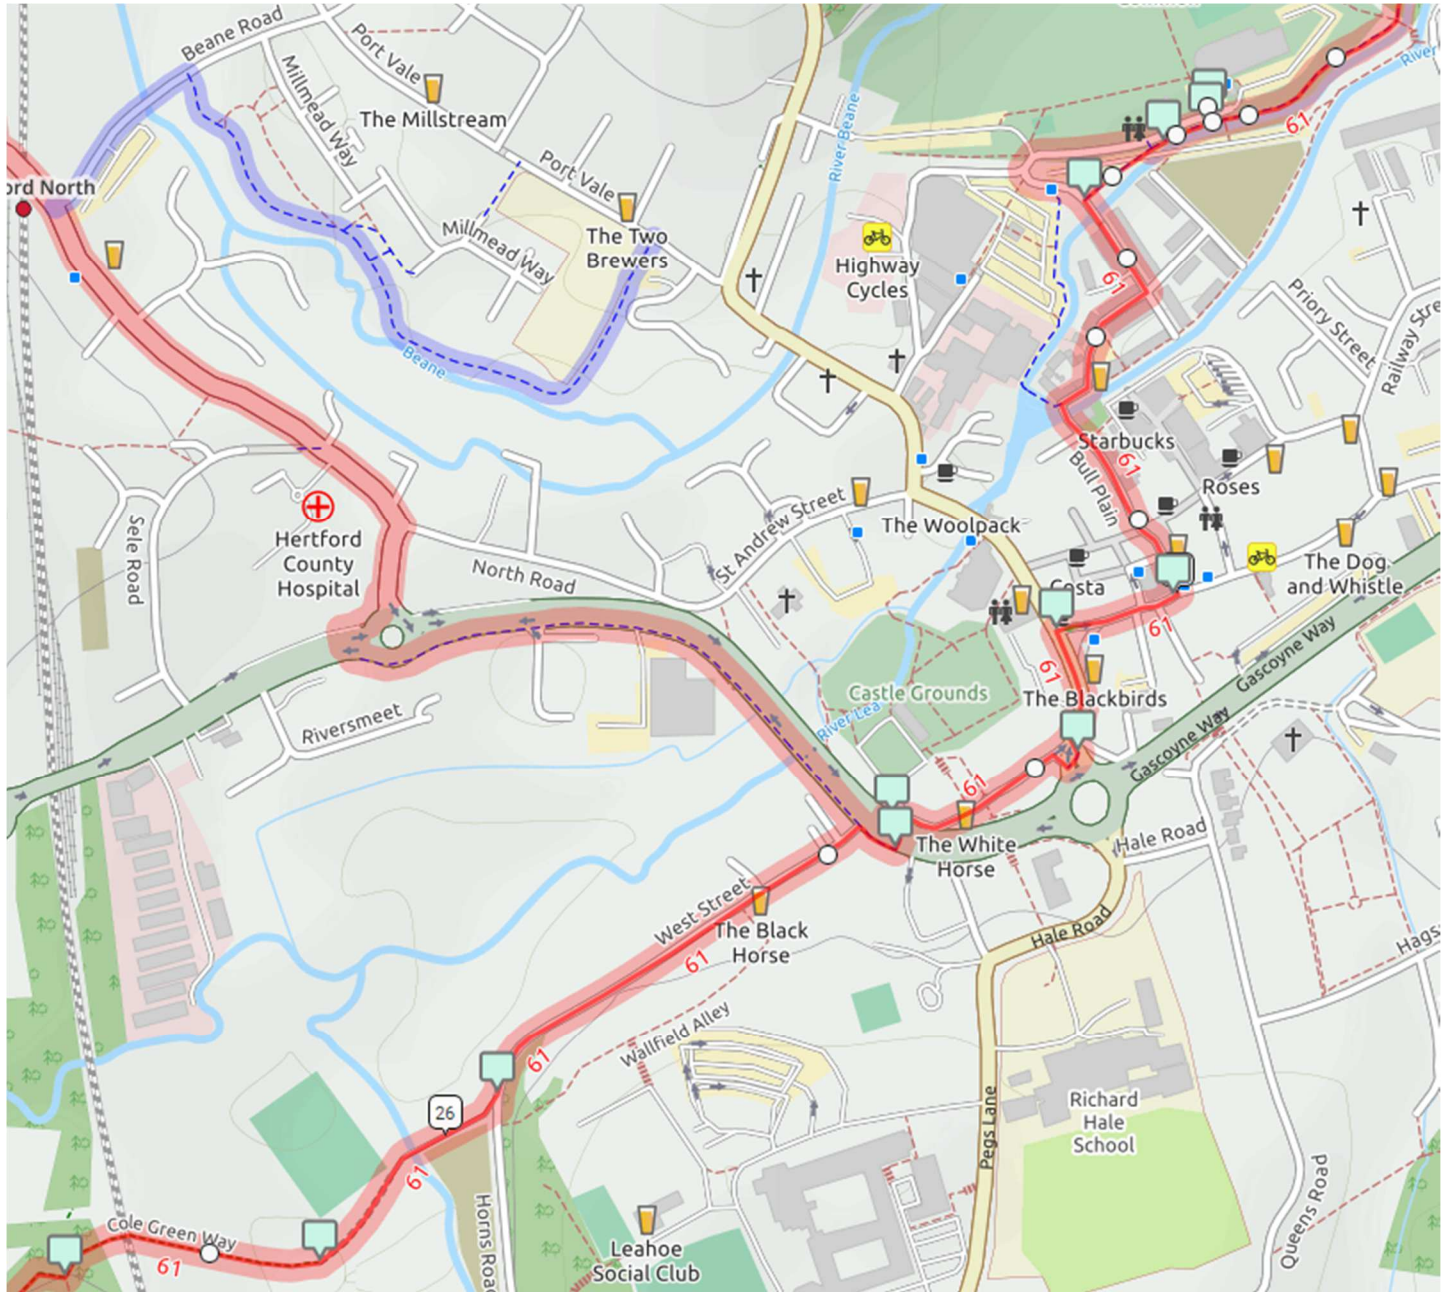

Map 5

Route Maps - Circular 65km Off Road Event (OSM Cycle)

Map 6