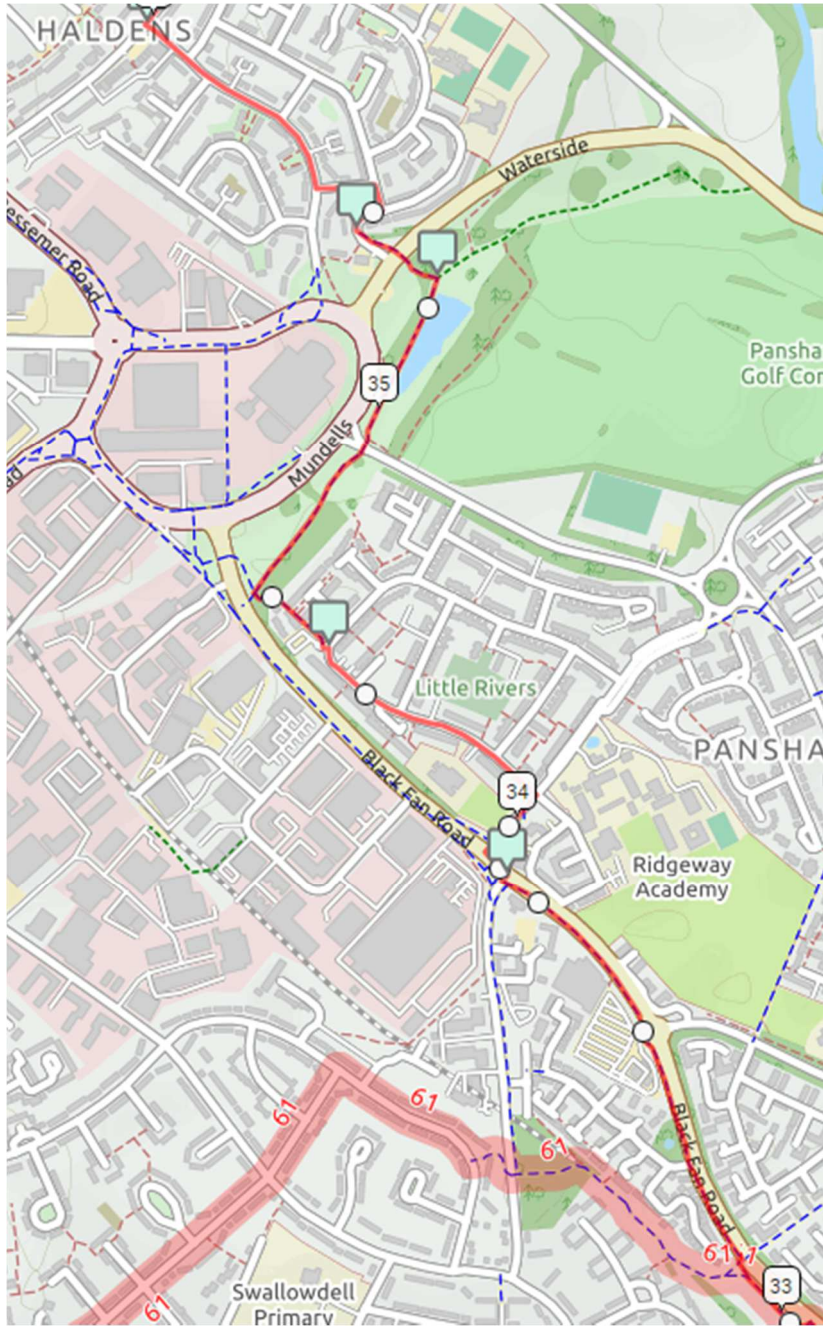

# Route Maps - Circular 50km Off Road Event (OSM Cycle)

Map 7

Map 8

# Route Maps - Circular 50km Off Road Event (OSM Cycle)

Map 9

Map 10