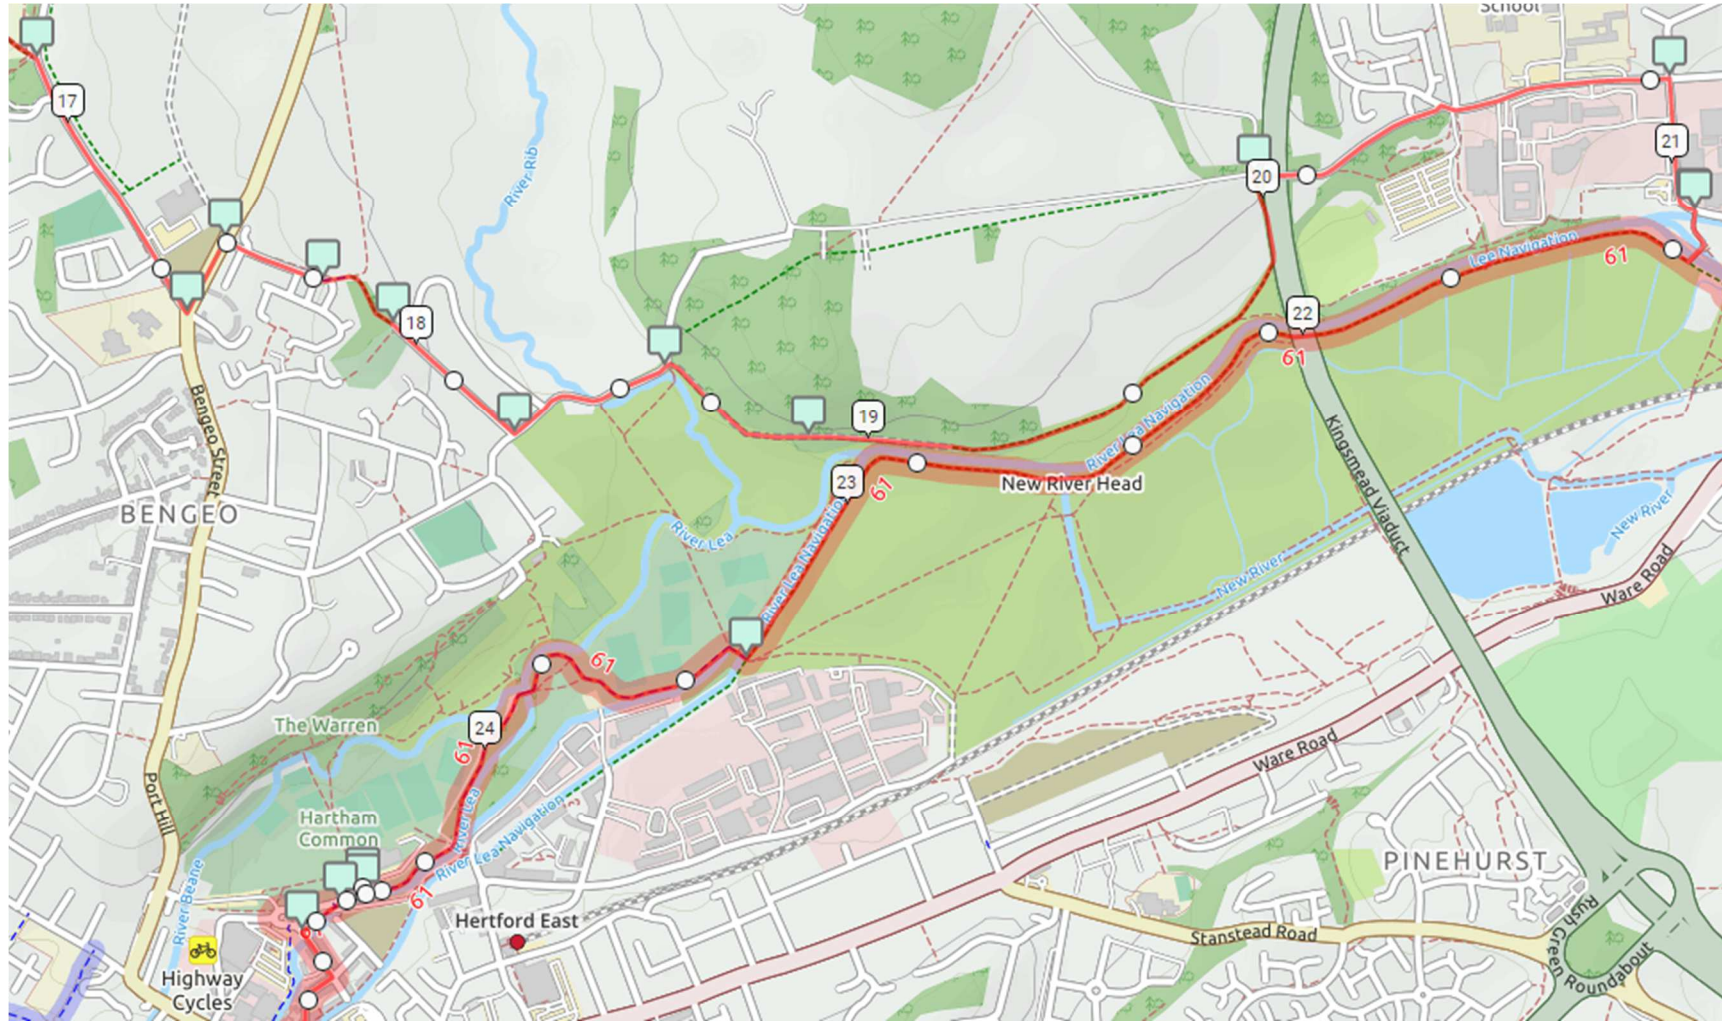

Map 4

Route Maps - Circular 50km Off Road Event (OSM Cycle)

Map 5