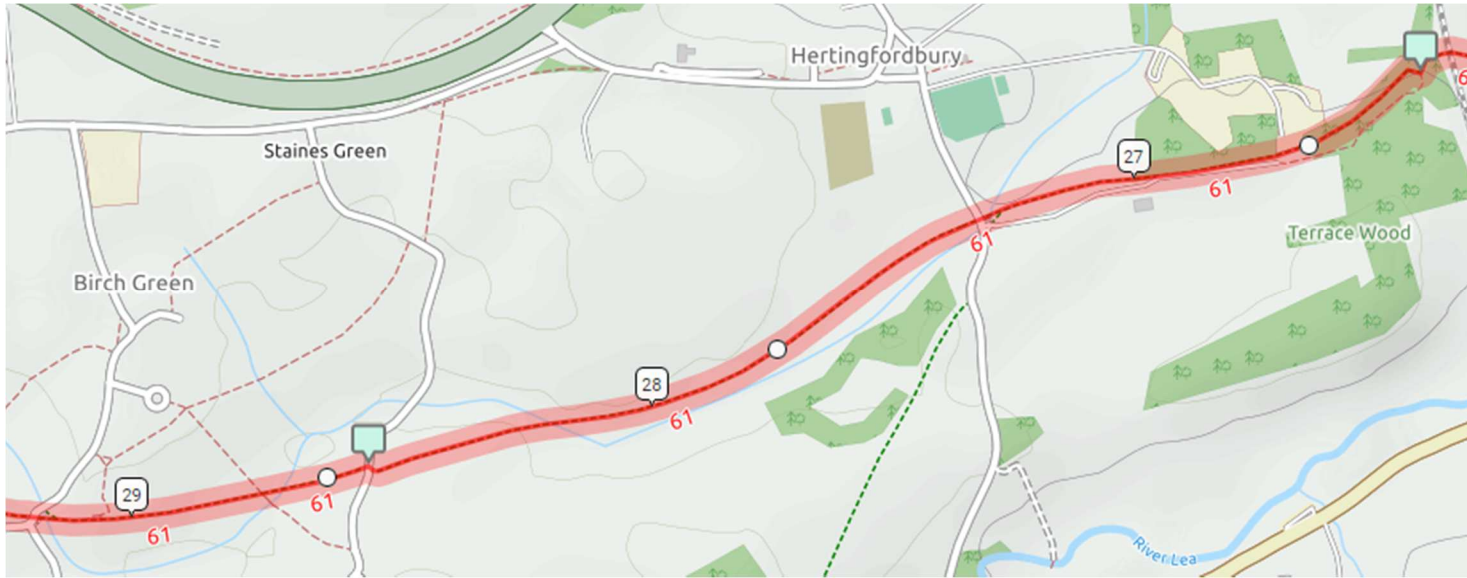

# Route Maps - Circular 50km Off Road Event (OSM Cycle)

Map 5

# Route Maps - Circular 50km Off Road Event (OSM Cycle)

Map 6

# Route Maps - Circular 50km Off Road Event (OSM Cycle)

Map 7

Map 8

# Route Maps - Circular 50km Off Road Event (OSM Cycle)

Map 15