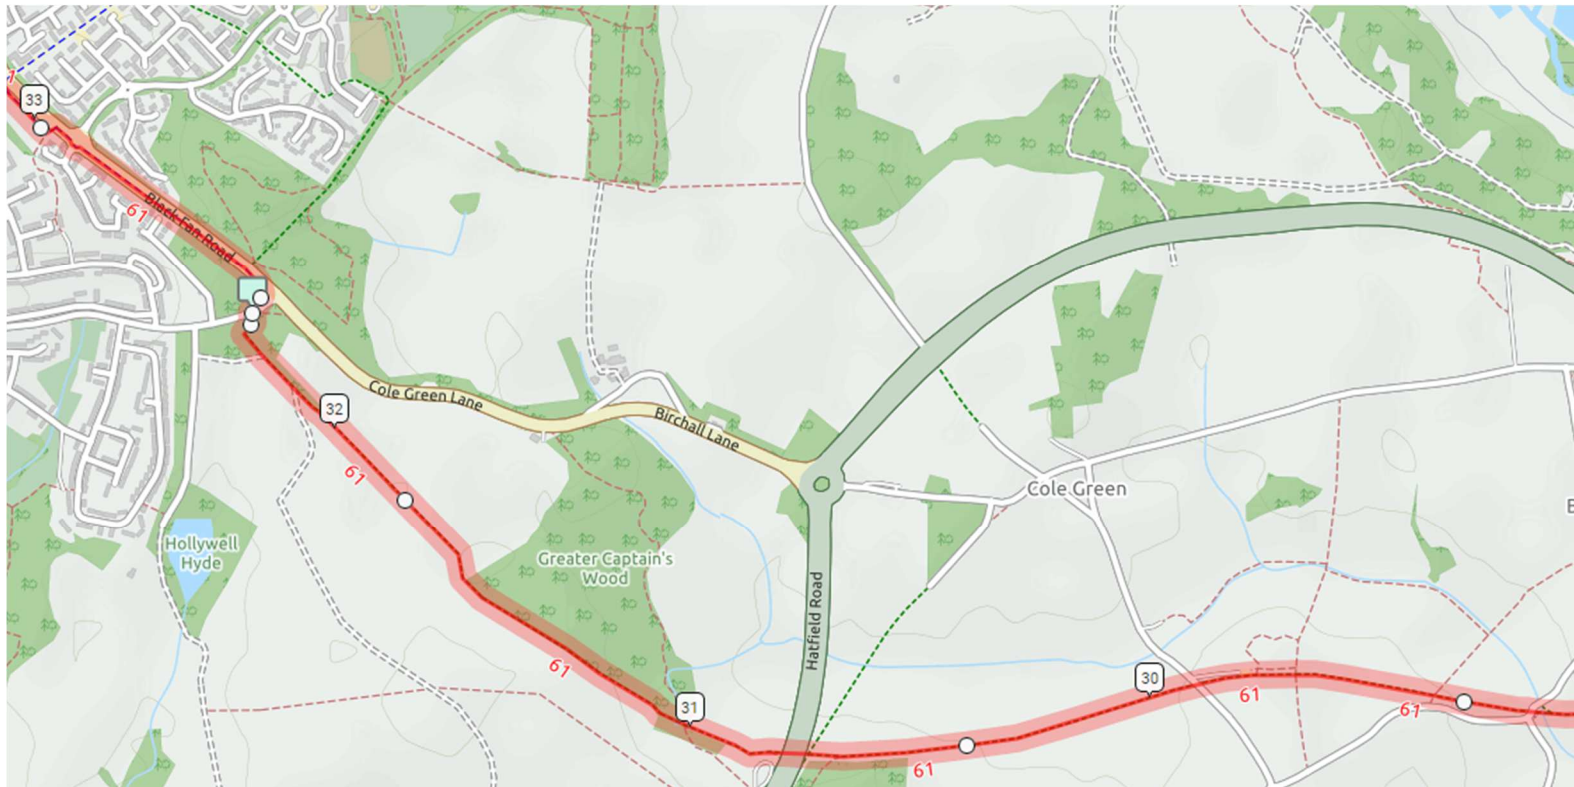

# Route Maps - Circular 50km Off Road Event (OSM Cycle)

Map 6

# Route Maps - Circular 50km Off Road Event (OSM Cycle)

Map 7

Map 8

# Route Maps - Circular 50km Off Road Event (OSM Cycle)

Map 9

Map 10