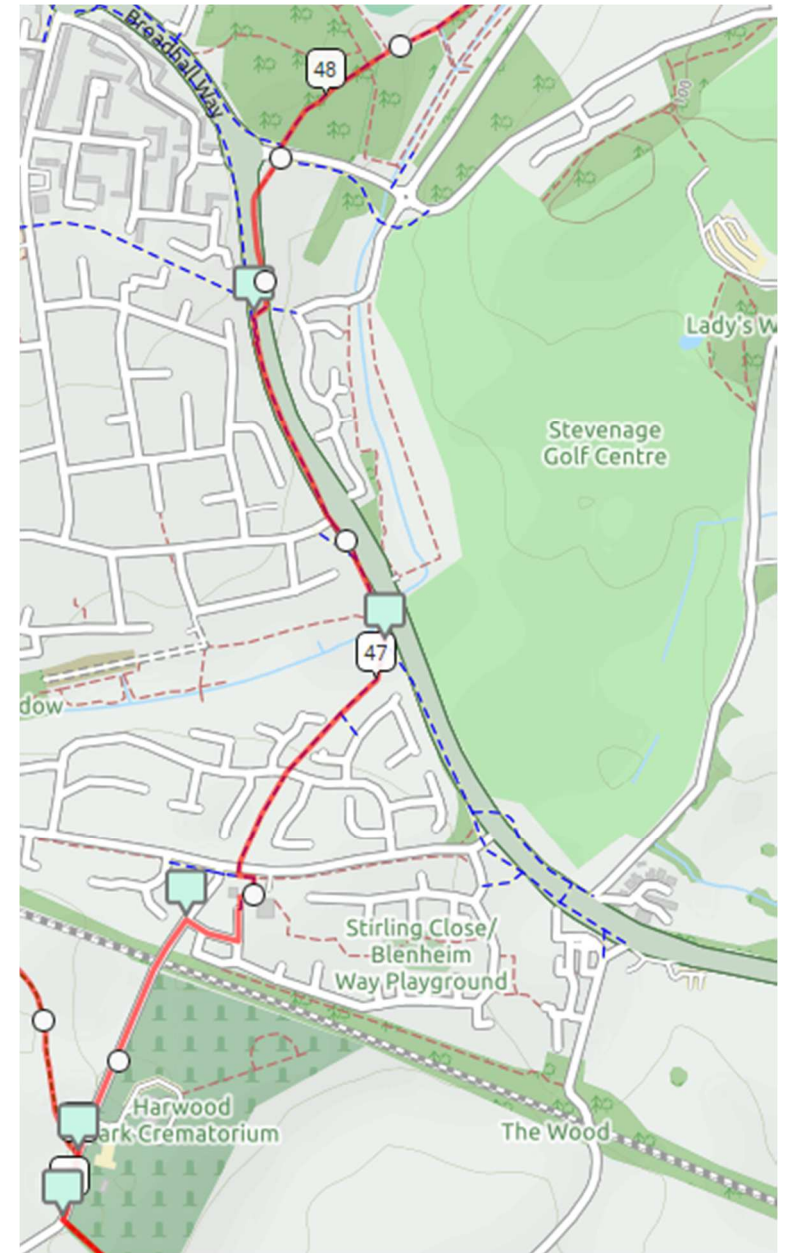

# Route Maps - Circular 50km Off Road Event (OSM Cycle)

Map 9

Map 10

# Route Maps - Circular 50km Off Road Event (OSM Cycle)

Map 11

Map 12

# Route Maps - Circular 50km Off Road Event (OSM Cycle)

Map 13

Map 14

# Route Maps - Circular 50km Off Road Event (OSM Cycle)

Map 15