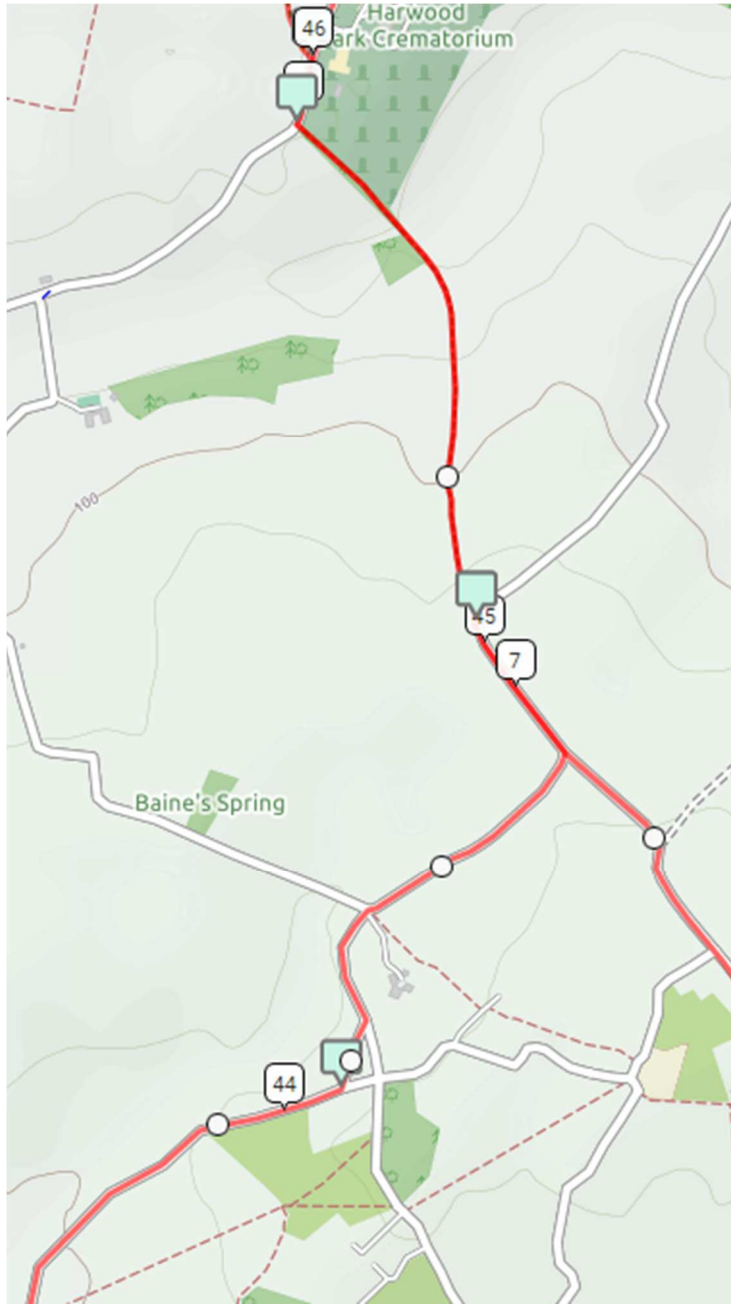

# Route Maps - Circular 50km Off Road Event (OSM Cycle)

Map 11

Map 12

# Route Maps - Circular 50km Off Road Event (OSM Cycle)

Map 13

Map 14