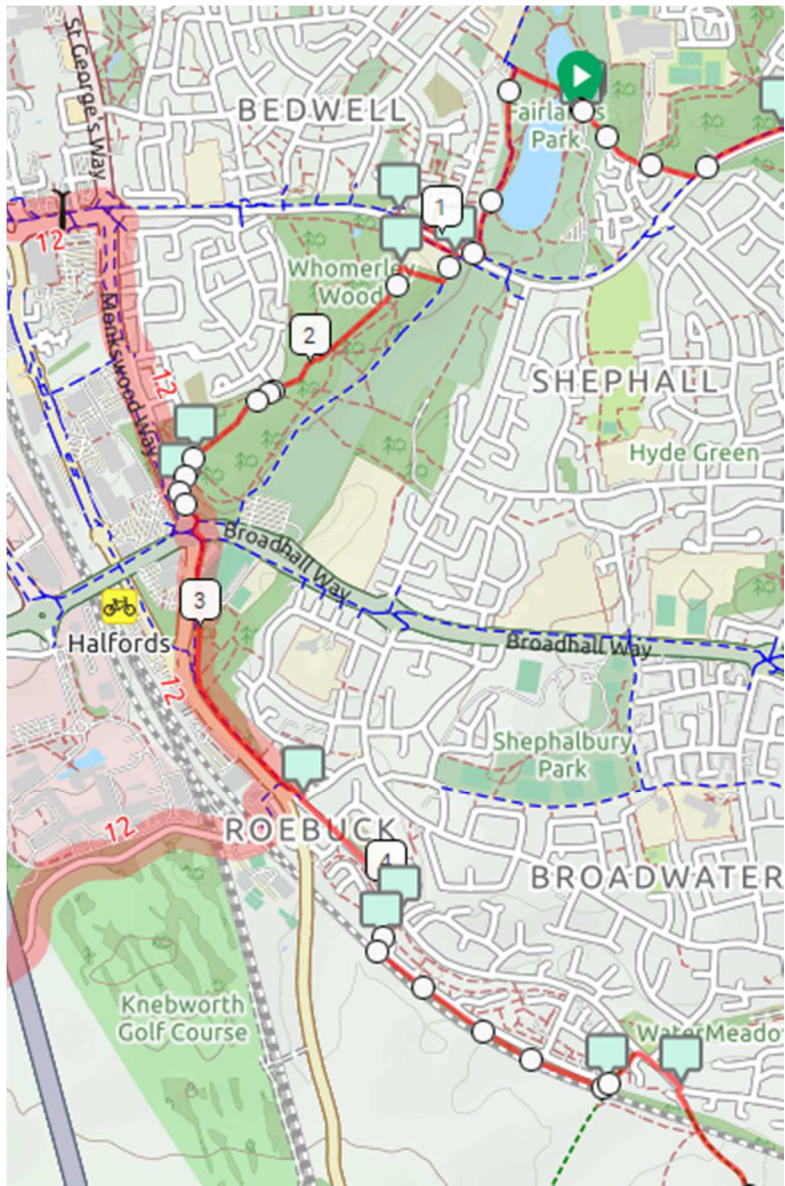

# Route Maps - Circular 50km Off Road Event (OSM Cycle)

Map 1

Map 2

# Route Maps - Circular 50km Off Road Event (OSM Cycle)

Map 3

# Route Maps - Circular 50km Off Road Event (OSM Cycle)

Map 13

Map 14

# Route Maps - Circular 50km Off Road Event (OSM Cycle)

Map 15