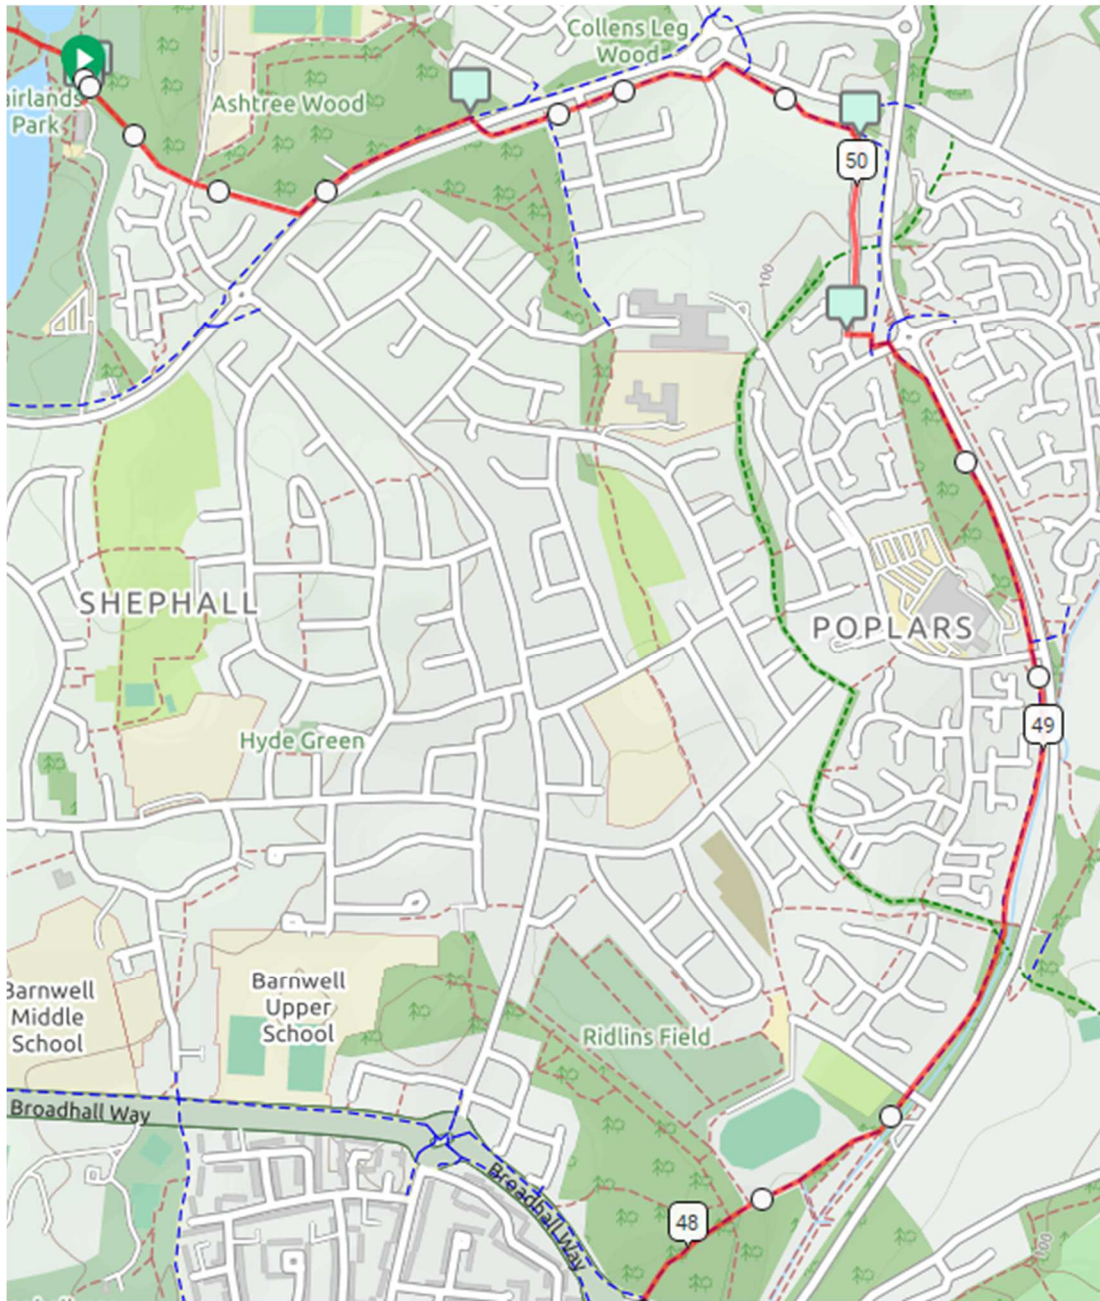

# Route Maps - Circular 50km Off Road Event (OSM Cycle)

Map 11

Map 12

# Route Maps - Circular 50km Off Road Event (OSM Cycle)

Map 13

Map 14

# Route Maps - Circular 50km Off Road Event (OSM Cycle)

Map 15