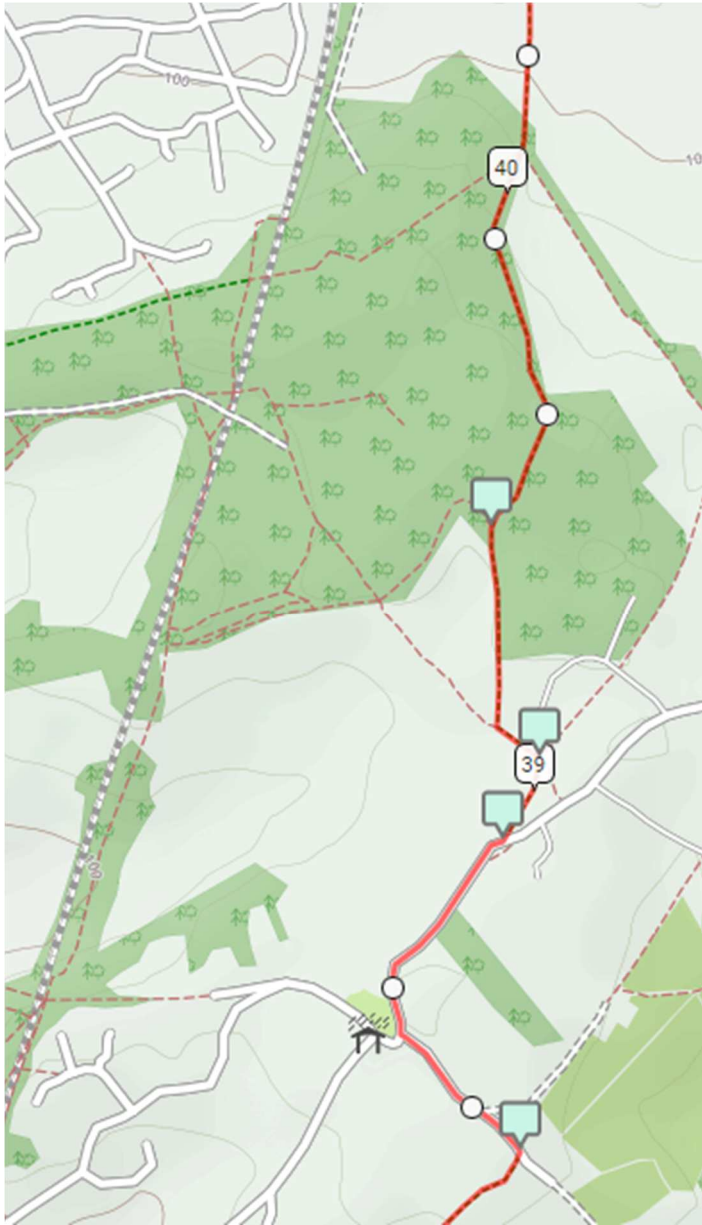

# Route Maps - Circular 50km Off Road Event (OSM Cycle)

Map 9

Map 10

# Route Maps - Circular 50km Off Road Event (OSM Cycle)

Map 11

Map 12

# Route Maps - Circular 50km Off Road Event (OSM Cycle)

Map 13

Map 14