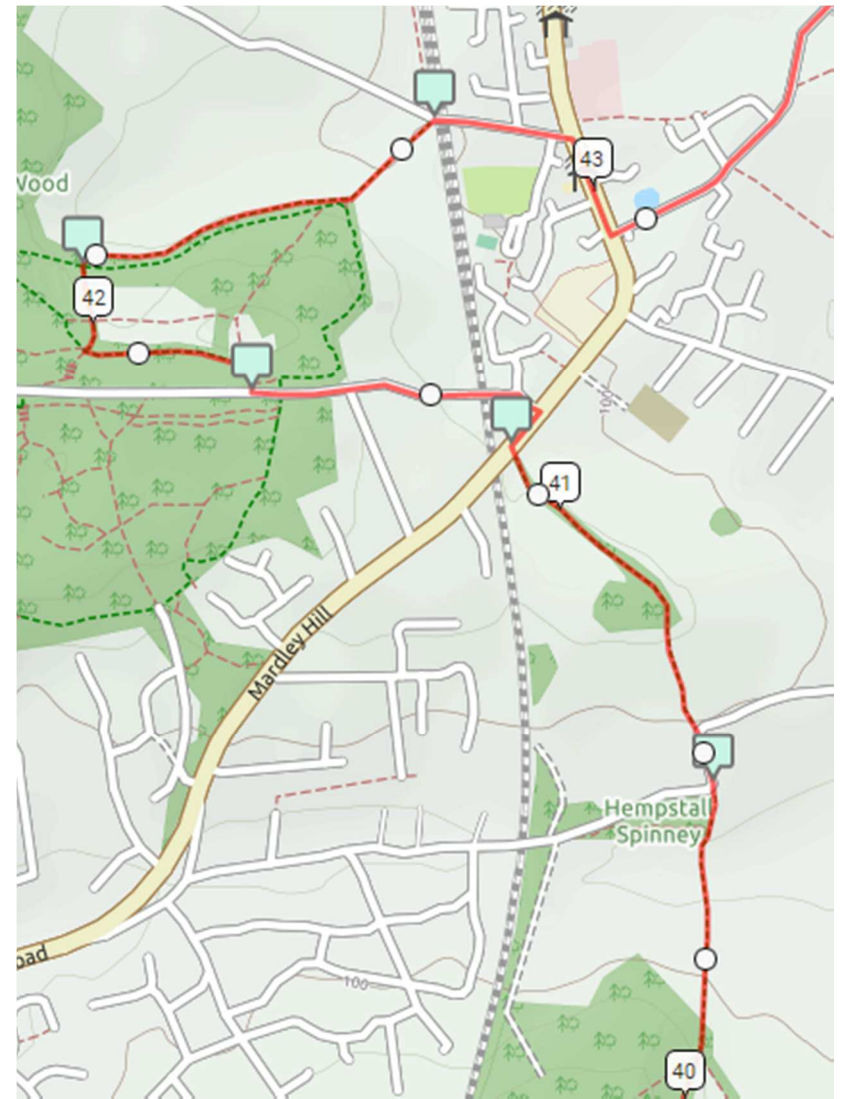

# Route Maps - Circular 50km Off Road Event (OSM Cycle)

Map 9

Map 10

# Route Maps - Circular 50km Off Road Event (OSM Cycle)

Map 11

Map 12

# Route Maps - Circular 50km Off Road Event (OSM Cycle)

Map 13

Map 14