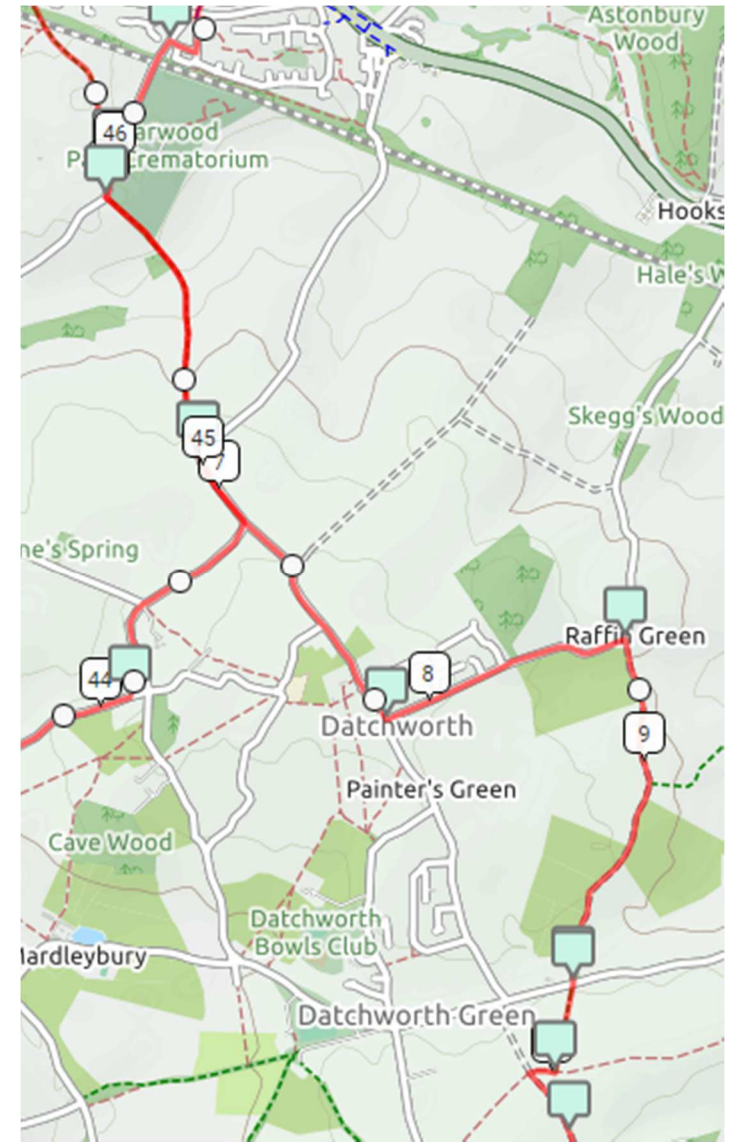

# Route Maps - Circular 50km Off Road Event (OSM Cycle)

Map 1

Map 2

# Route Maps - Circular 50km Off Road Event (OSM Cycle)

Map 11

Map 12

# Route Maps - Circular 50km Off Road Event (OSM Cycle)

Map 13

Map 14

# Route Maps - Circular 50km Off Road Event (OSM Cycle)

Map 15