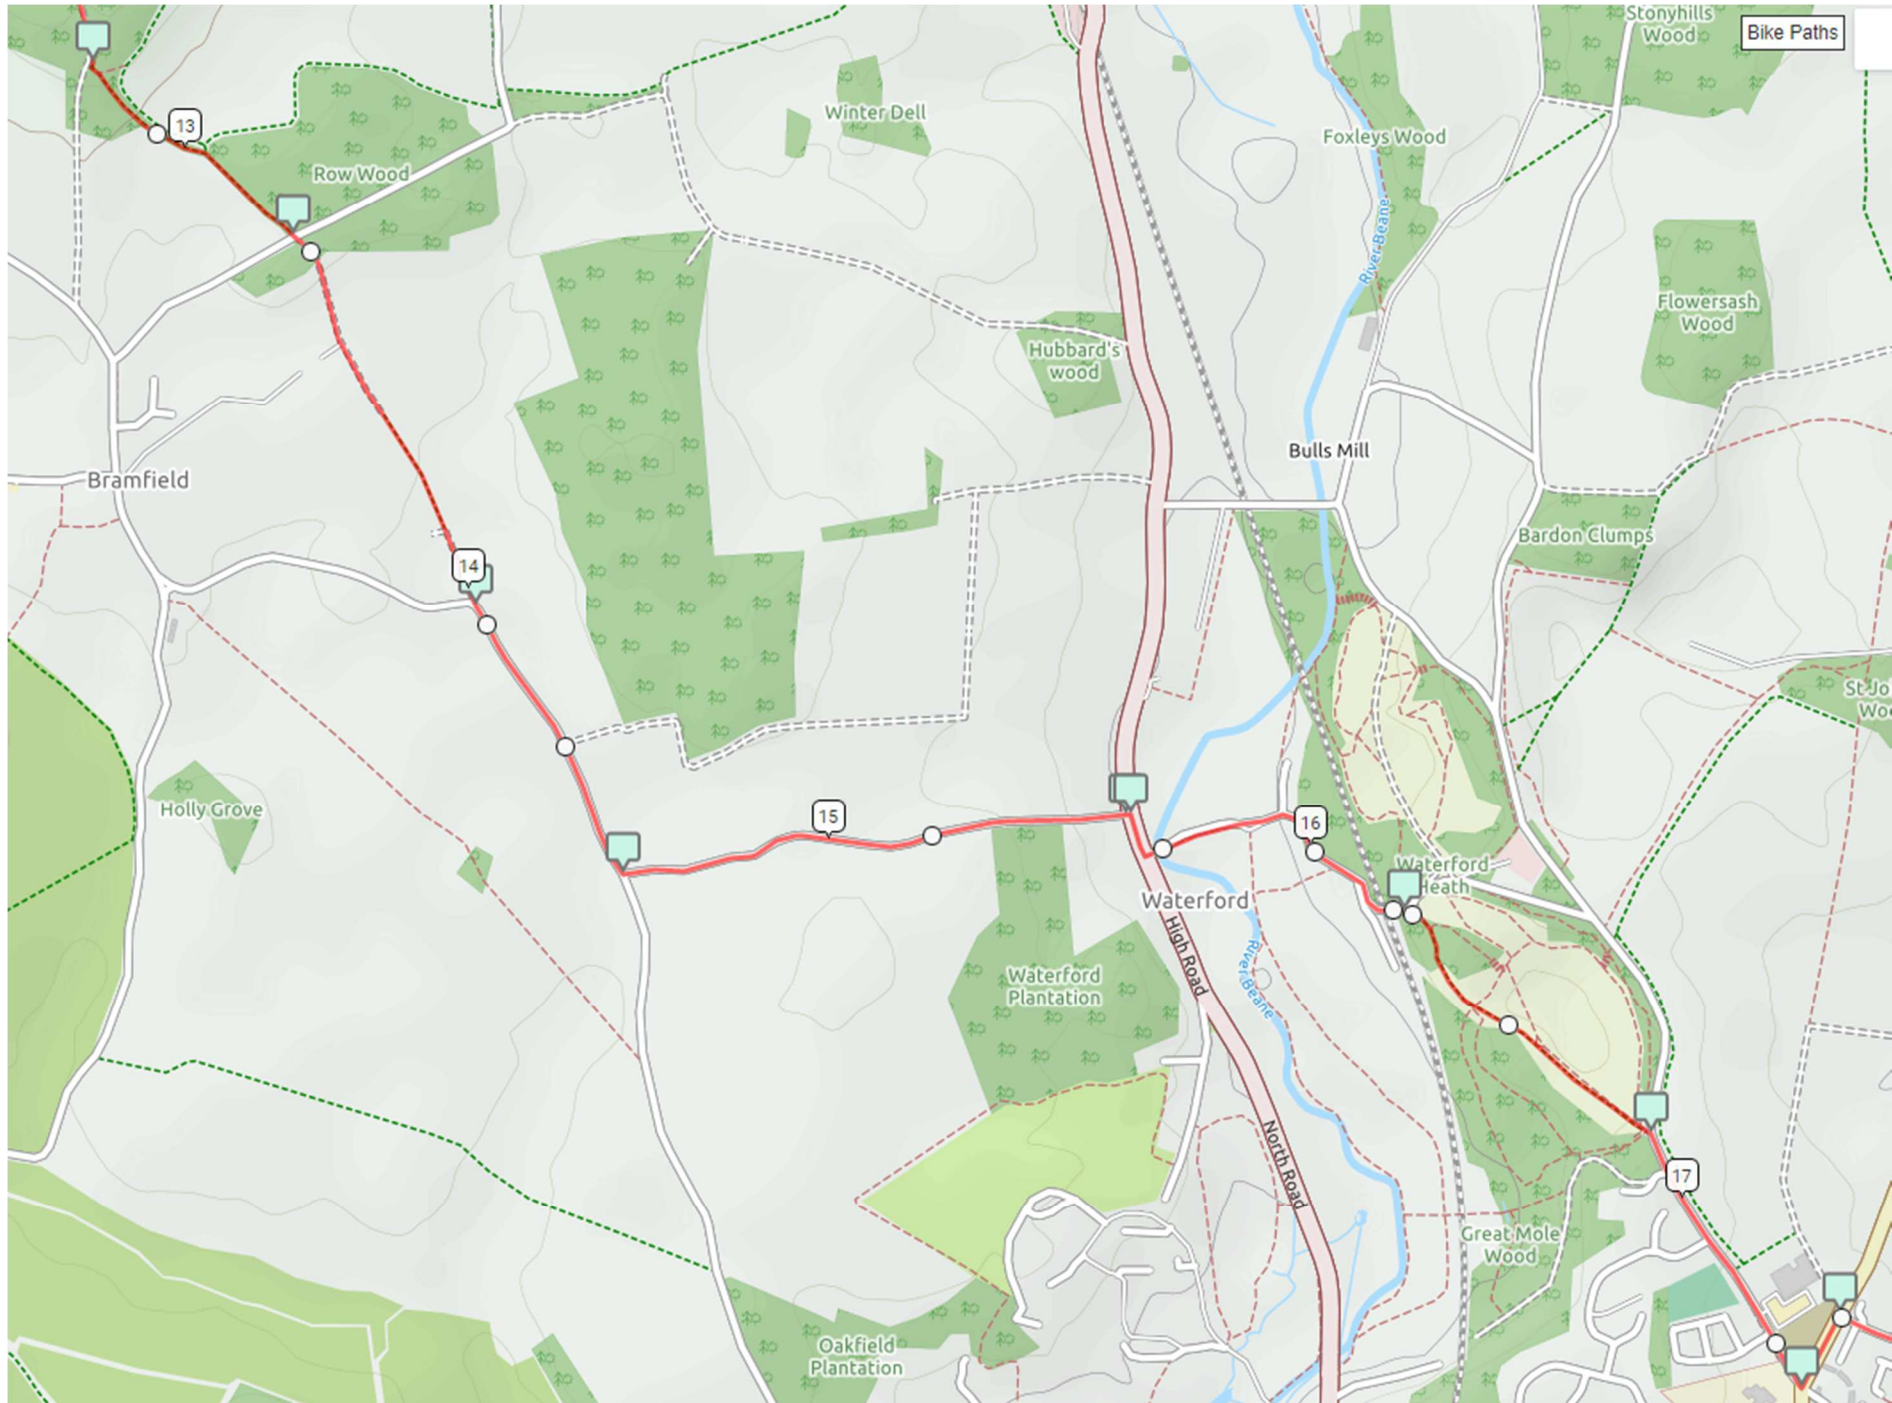

Map 3

Route Maps - Circular 50km Off Road Event (OSM Cycle)

Map 4