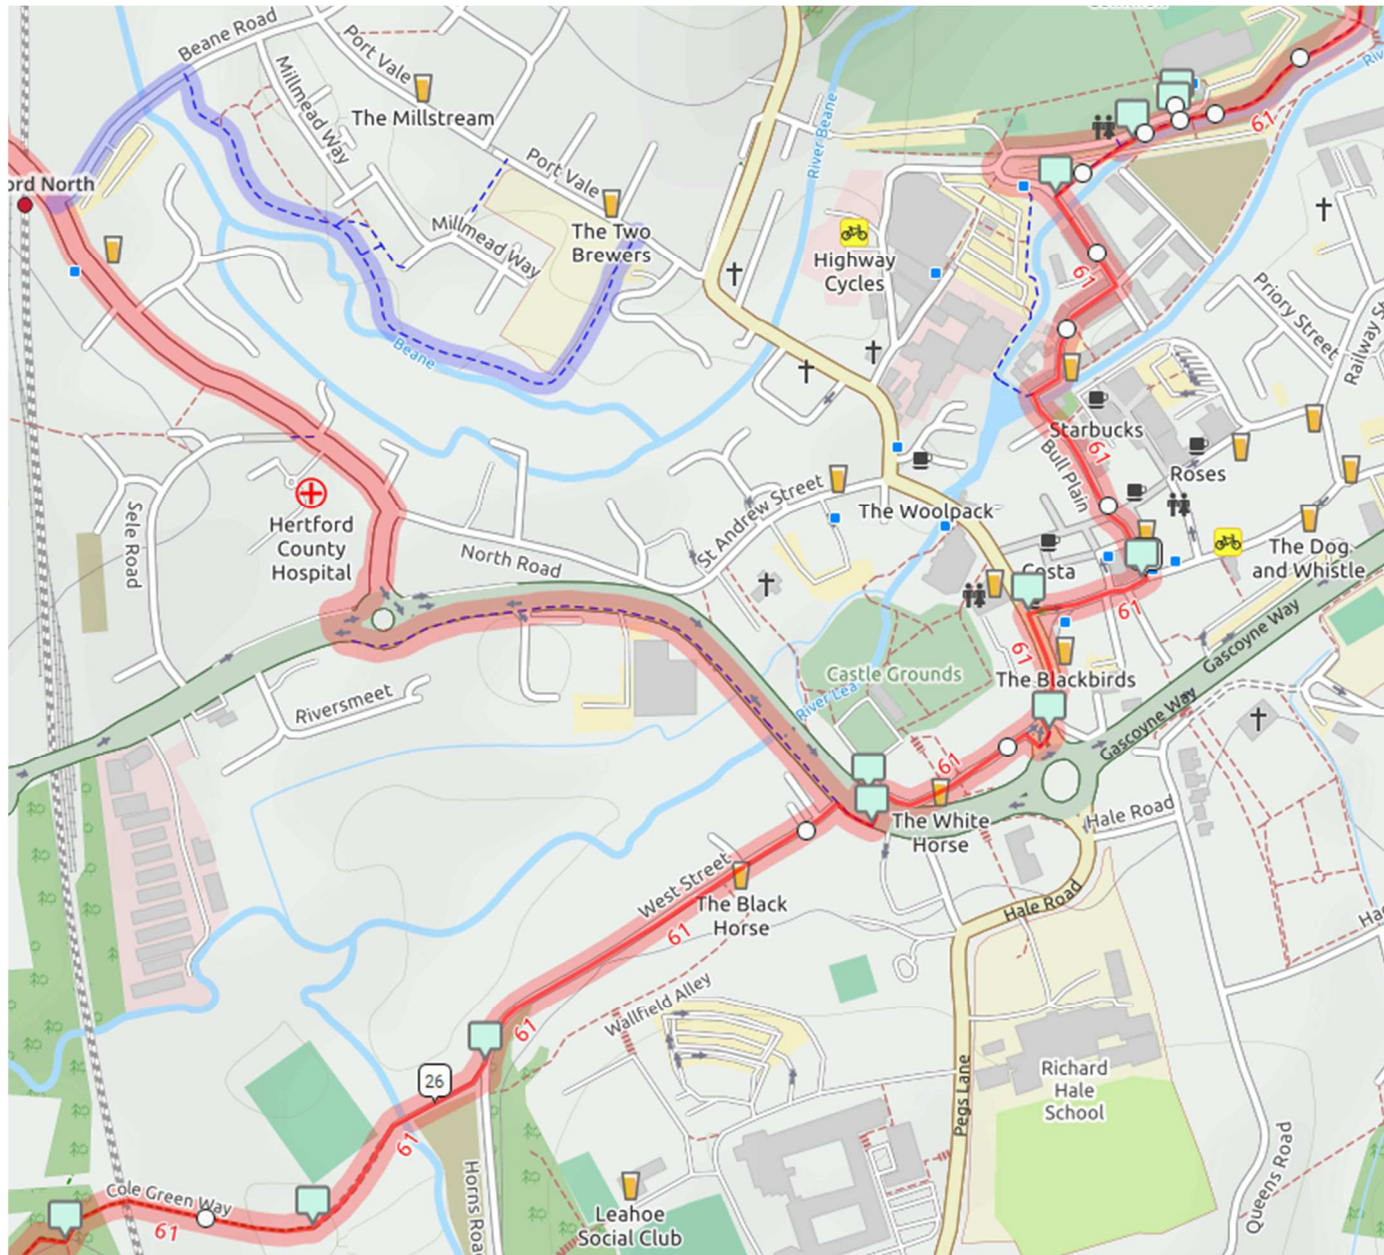

Map 5

Route Maps - Circular 50km Off Road Event (OSM Cycle)

Map 6