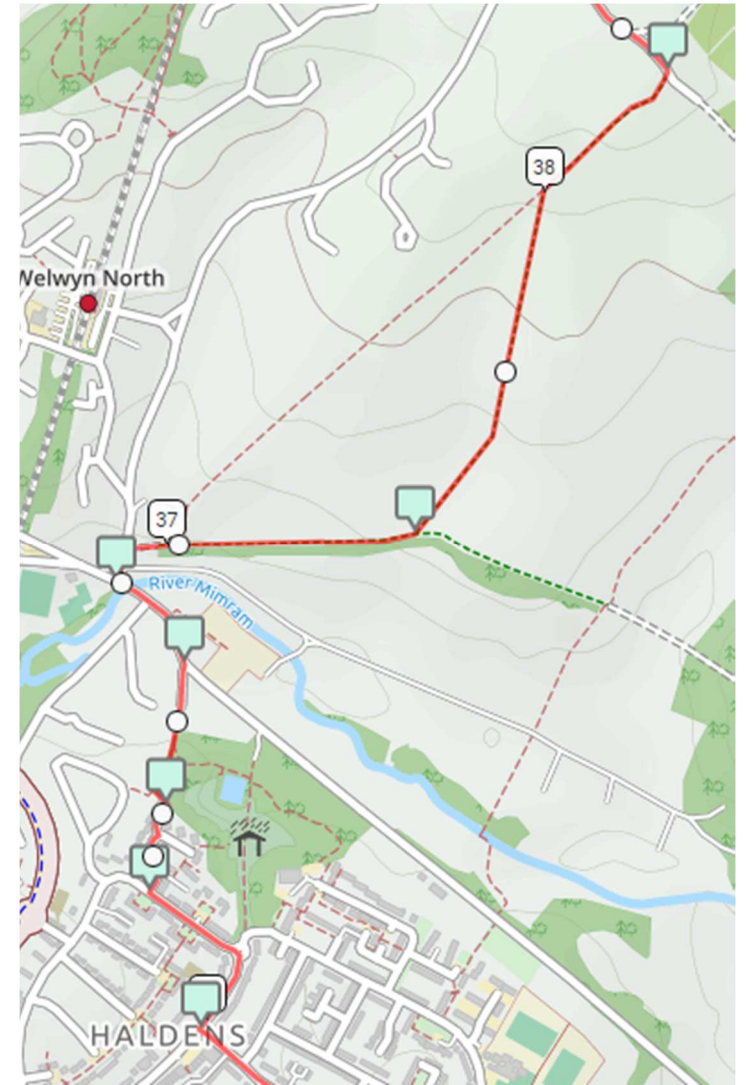

# Route Maps - Circular 50km Off Road Event (OSM Cycle)

Map 7

Map 8

# Route Maps - Circular 50km Off Road Event (OSM Cycle)

Map 9

Map 10

# Route Maps - Circular 50km Off Road Event (OSM Cycle)

Map 11

Map 12