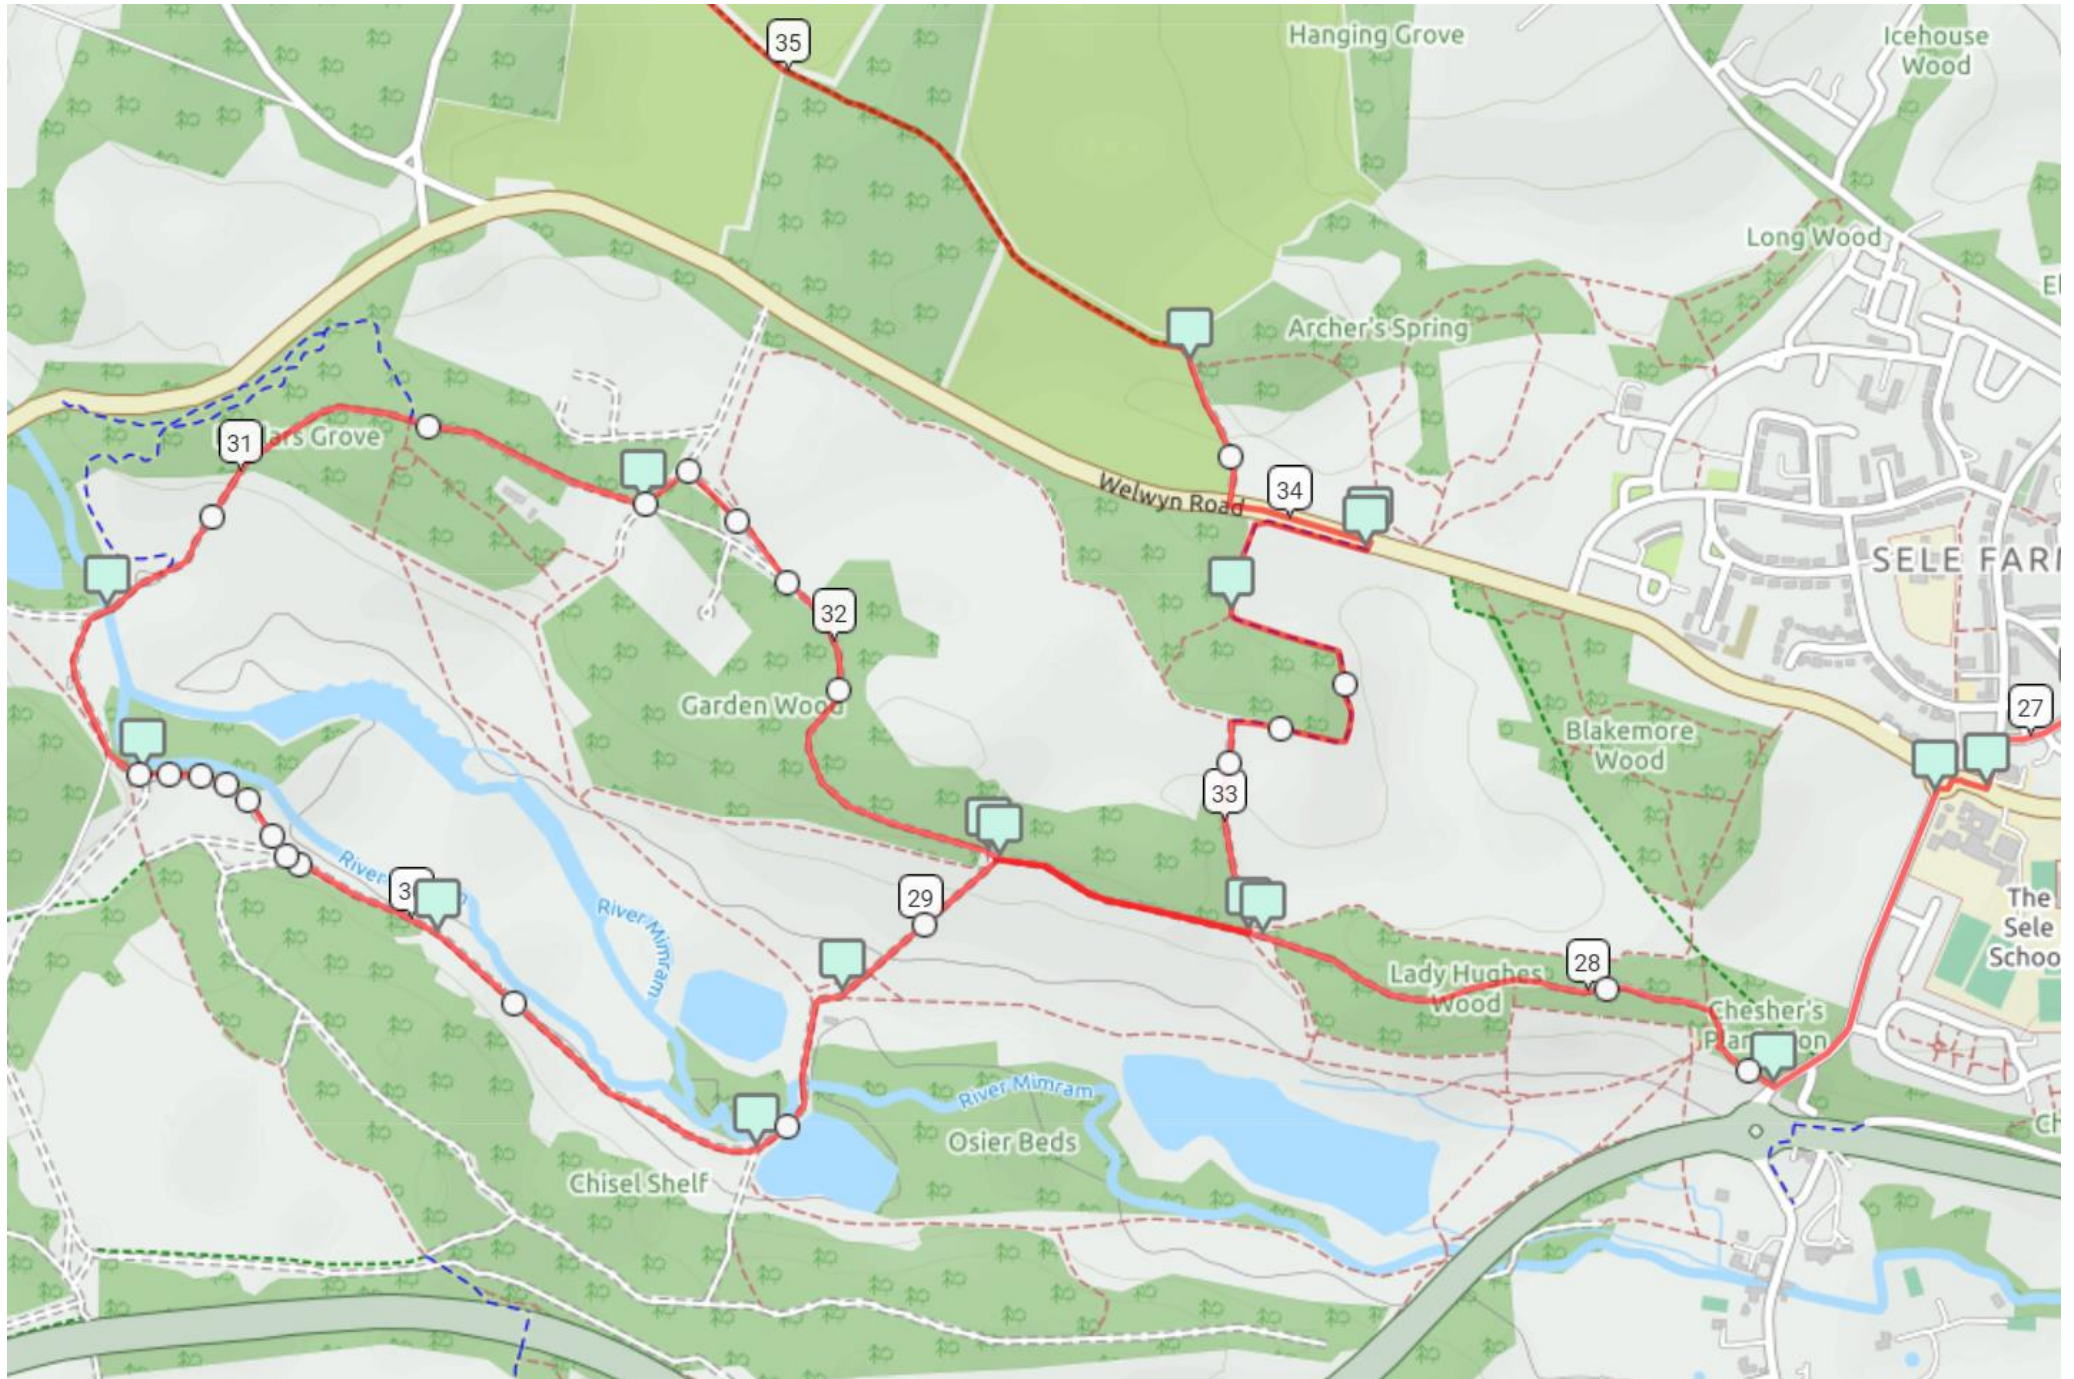

Route Maps - Circular 50km Off Road Event (OSM Cycle)

Map 1

Map 2

Route Maps - Circular 50km Off Road Event (OSM Cycle)

Map 3

Route Maps - Circular 50km Off Road Event (OSM Cycle)

Map 4

Route Maps - Circular 50km Off Road Event (OSM Cycle)

Map 5

Route Maps - Circular 50km Off Road Event (OSM Cycle)

Route Maps - Circular 50km Off Road Event (OSM Cycle)

Map 7

Route Maps - Circular 50km Off Road Event (OSM Cycle)

Map 8

Route Maps - Circular 50km Off Road Event (OSM Cycle)

Route Maps - Circular 50km Off Road Event (OSM Cycle)

Map 10

Map 11

Route Maps - Circular 50km Off Road Event (OSM Cycle)

Map 12

Map 13

Route Maps - Circular 50km Off Road Event (OSM Cycle)

Route Maps - Circular 50km Off Road Event (OSM Cycle)

Map 15