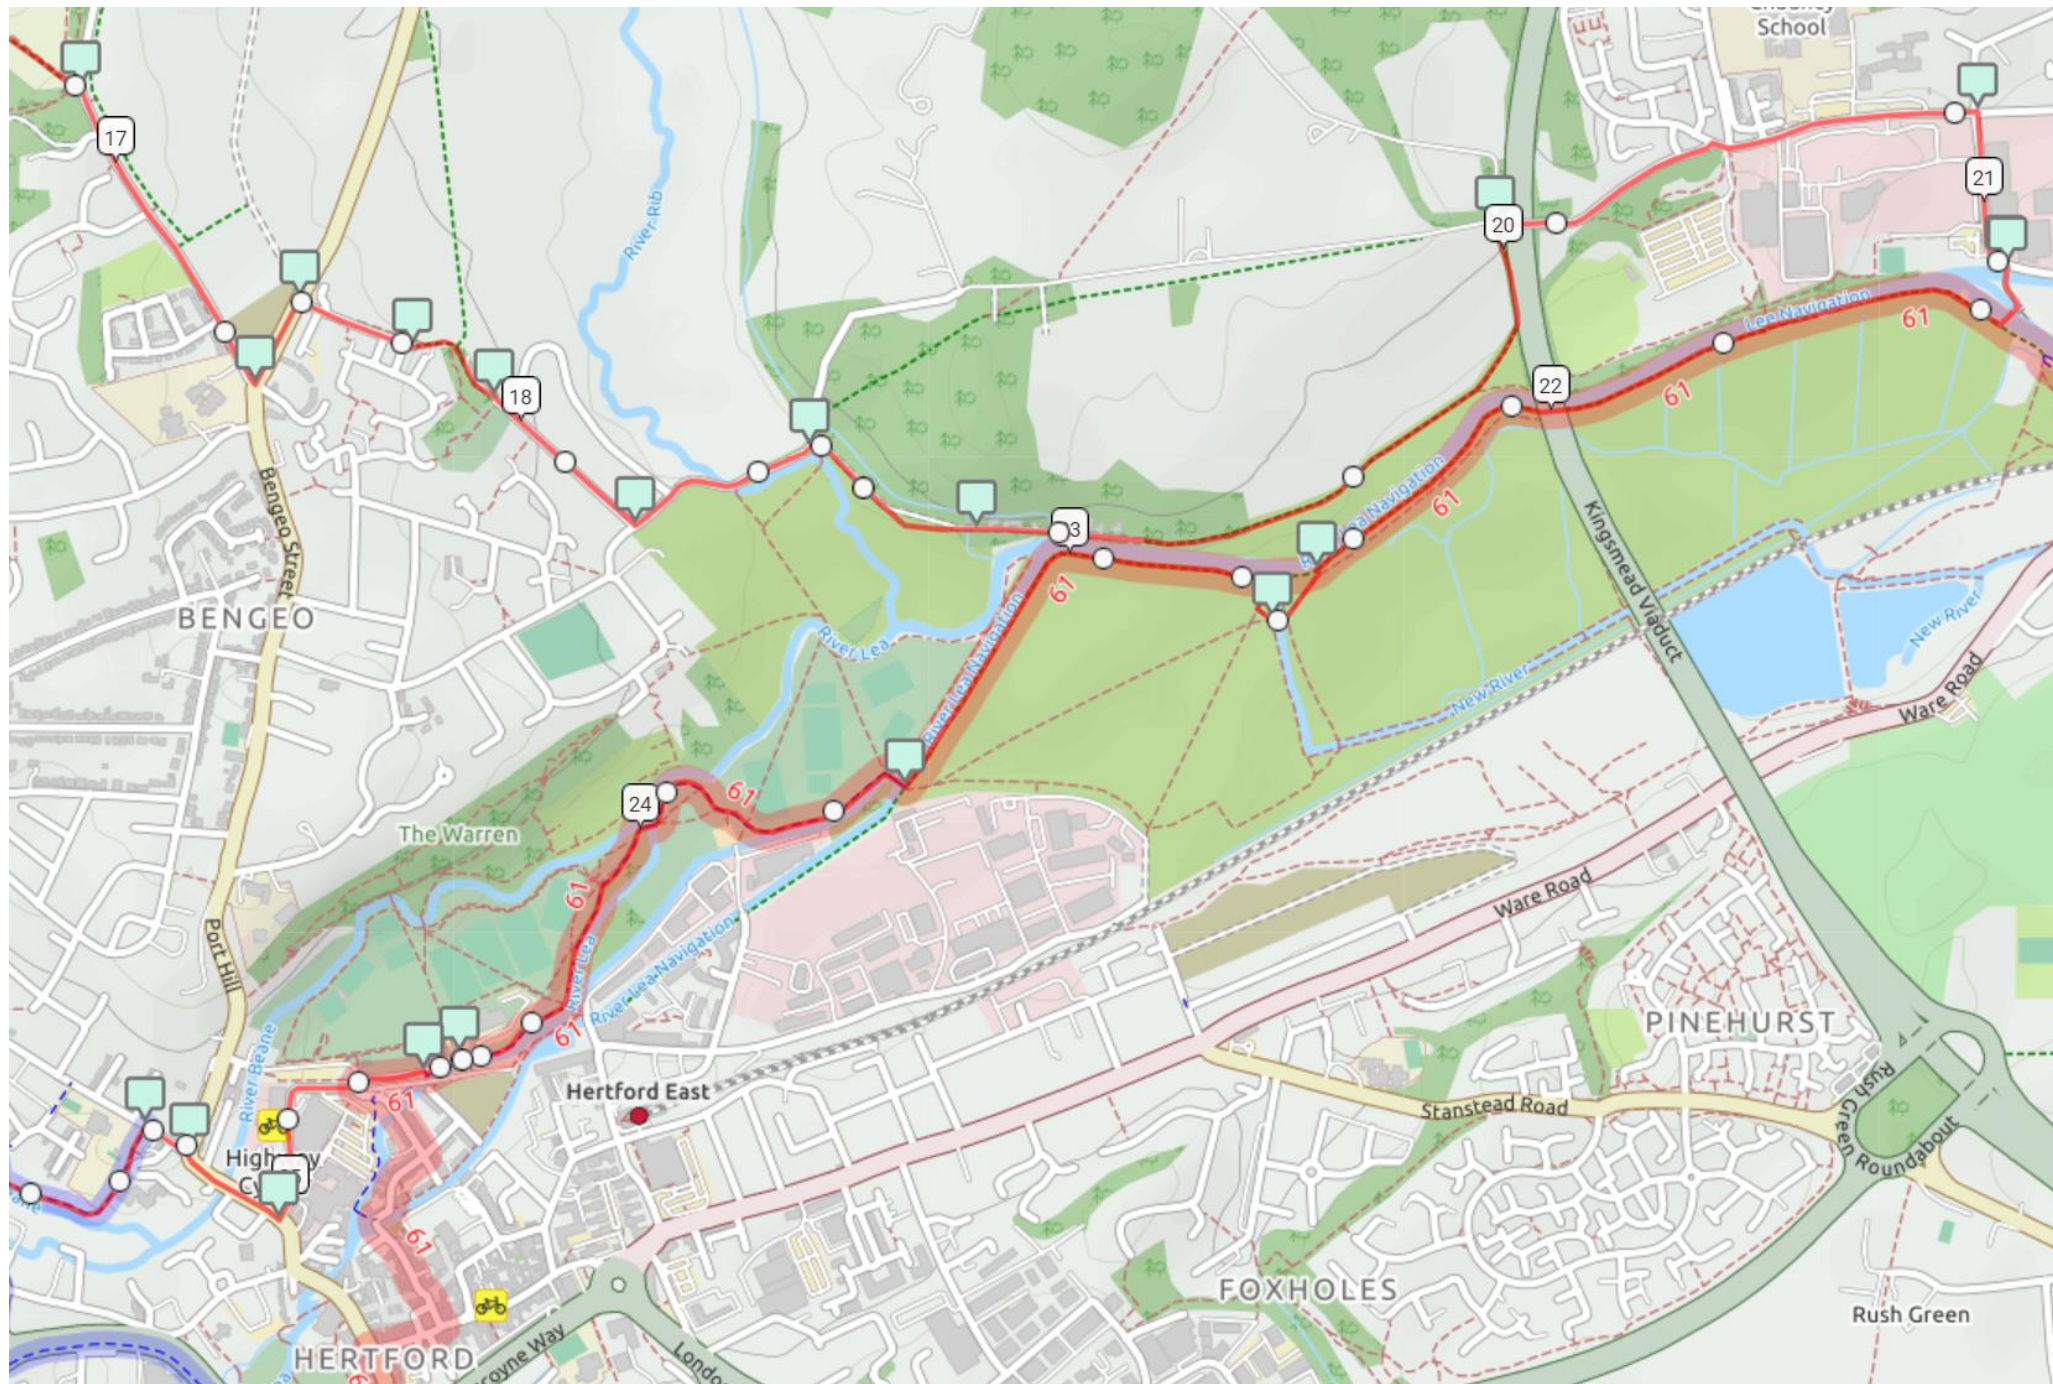

Route Maps - Circular 50km Off Road Event (OSM Cycle)

Map 1

Map 2

Route Maps - Circular 50km Off Road Event (OSM Cycle)

Map 3

Route Maps - Circular 50km Off Road Event (OSM Cycle)

Map 4

Route Maps - Circular 50km Off Road Event (OSM Cycle)

Map 5

Route Maps - Circular 50km Off Road Event (OSM Cycle)

Route Maps - Circular 50km Off Road Event (OSM Cycle)

Map 7

Route Maps - Circular 50km Off Road Event (OSM Cycle)

Map 8

Route Maps - Circular 50km Off Road Event (OSM Cycle)

Route Maps - Circular 50km Off Road Event (OSM Cycle)

Map 10

Map 11

Route Maps - Circular 50km Off Road Event (OSM Cycle)

Map 12

Map 13

Route Maps - Circular 50km Off Road Event (OSM Cycle)

Route Maps - Circular 50km Off Road Event (OSM Cycle)

Map 15