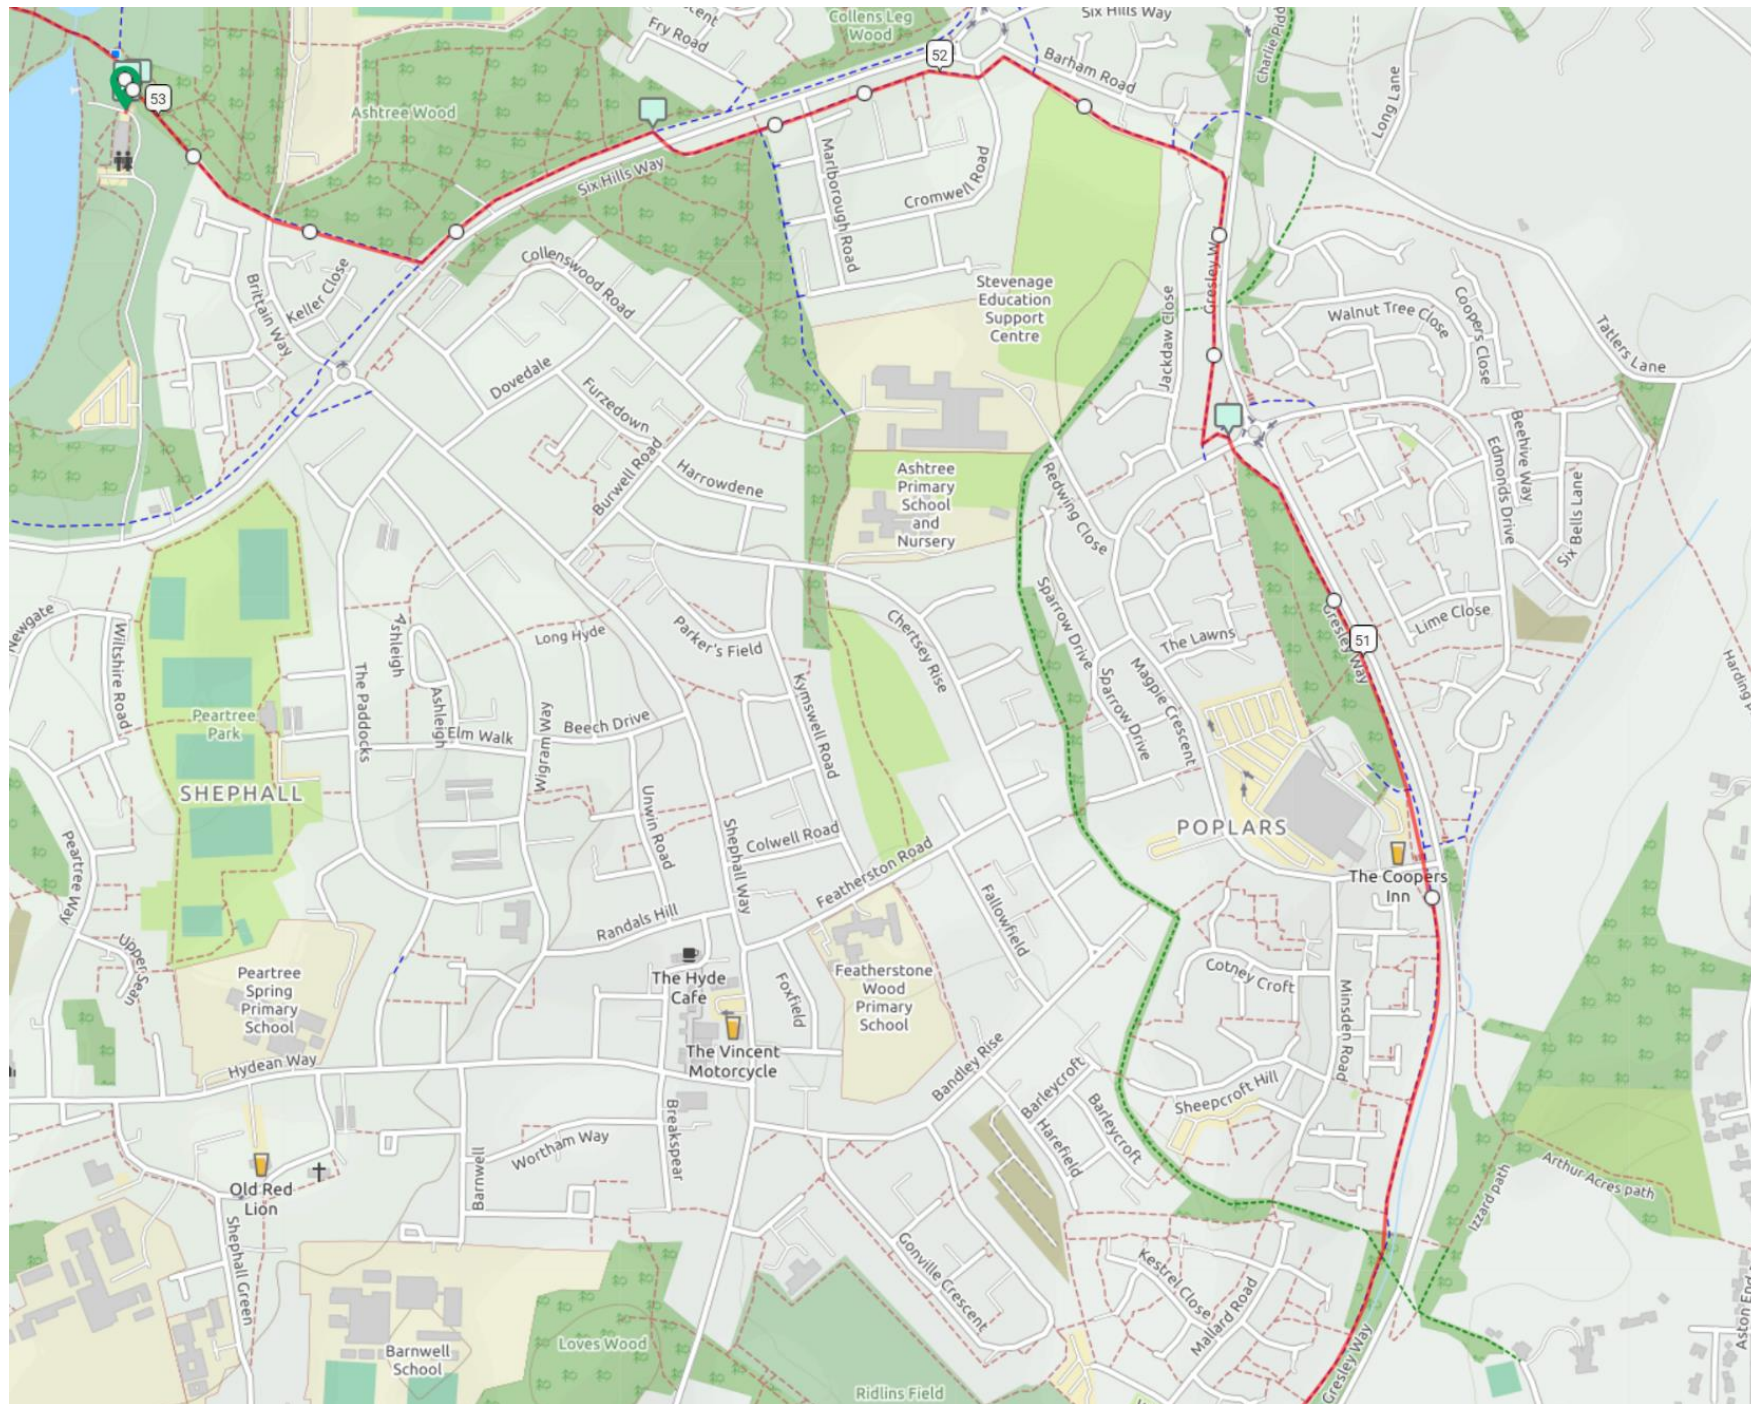

Route Maps - Circular 50km Off Road Event (OSM Cycle)

Map 1

Map 2

Route Maps - Circular 50km Off Road Event (OSM Cycle)

Map 3

Route Maps - Circular 50km Off Road Event (OSM Cycle)

Map 4

Route Maps - Circular 50km Off Road Event (OSM Cycle)

Map 5

Route Maps - Circular 50km Off Road Event (OSM Cycle)

Route Maps - Circular 50km Off Road Event (OSM Cycle)

Map 7

Route Maps - Circular 50km Off Road Event (OSM Cycle)

Map 8

Route Maps - Circular 50km Off Road Event (OSM Cycle)

Route Maps - Circular 50km Off Road Event (OSM Cycle)

Map 10

Map 11

Route Maps - Circular 50km Off Road Event (OSM Cycle)

Map 12

Map 13

Route Maps - Circular 50km Off Road Event (OSM Cycle)

Route Maps - Circular 50km Off Road Event (OSM Cycle)

Map 15