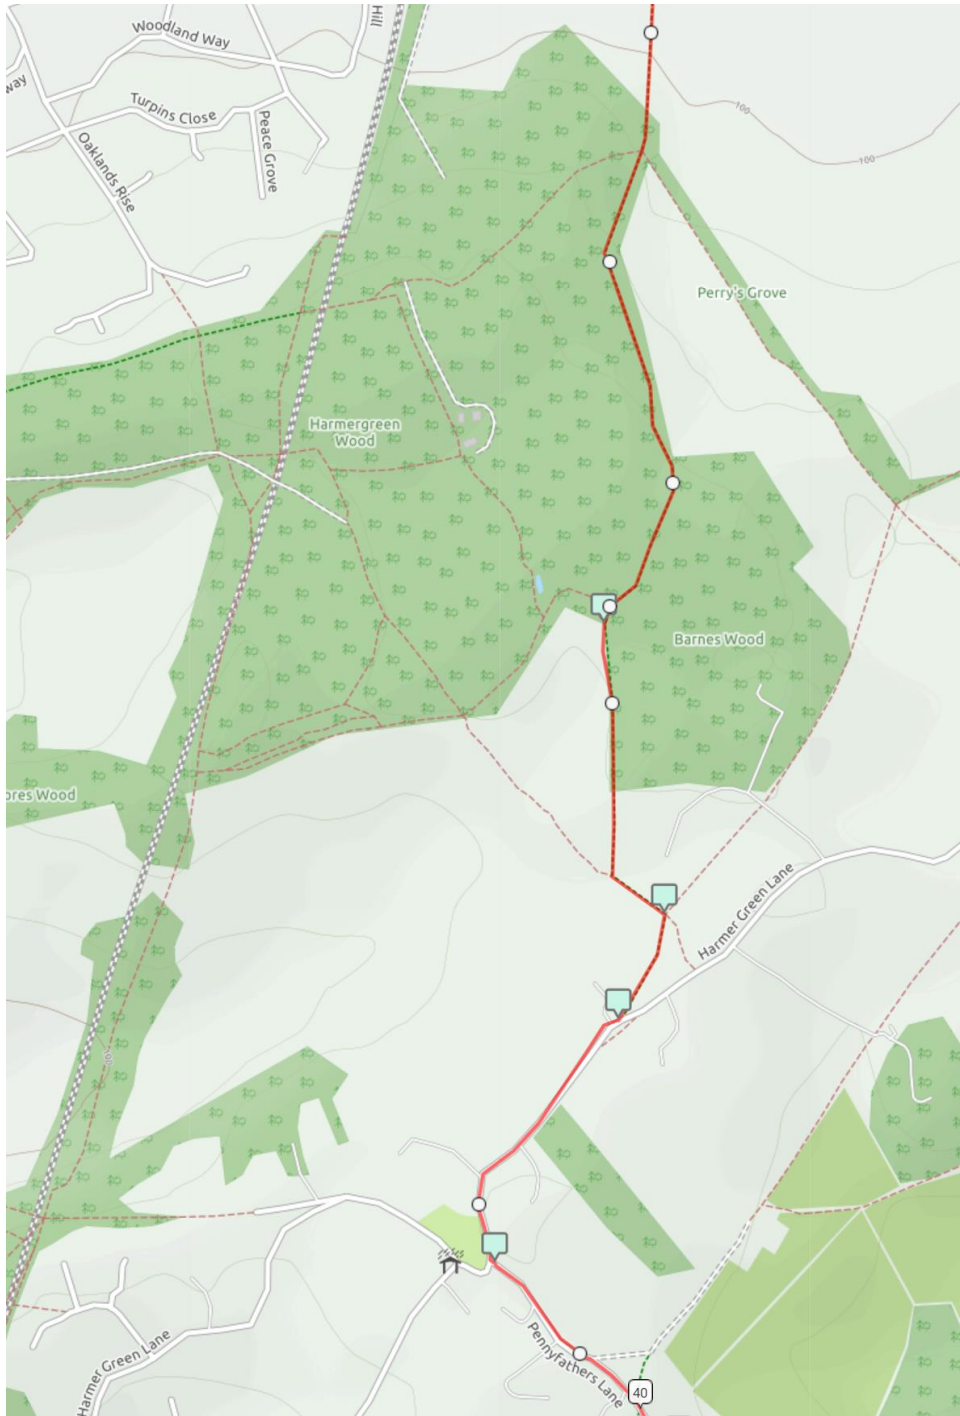

Route Maps - Circular 50km Off Road Event (OSM Cycle)

Map 1

Map 2

Route Maps - Circular 50km Off Road Event (OSM Cycle)

Map 3

Route Maps - Circular 50km Off Road Event (OSM Cycle)

Map 4

Route Maps - Circular 50km Off Road Event (OSM Cycle)

Map 5

Route Maps - Circular 50km Off Road Event (OSM Cycle)

Route Maps - Circular 50km Off Road Event (OSM Cycle)

Map 7

Route Maps - Circular 50km Off Road Event (OSM Cycle)

Map 8

Route Maps - Circular 50km Off Road Event (OSM Cycle)

Route Maps - Circular 50km Off Road Event (OSM Cycle)

Map 10

Map 11

Route Maps - Circular 50km Off Road Event (OSM Cycle)

Map 12

Map 13

Route Maps - Circular 50km Off Road Event (OSM Cycle)

Route Maps - Circular 50km Off Road Event (OSM Cycle)

Map 15