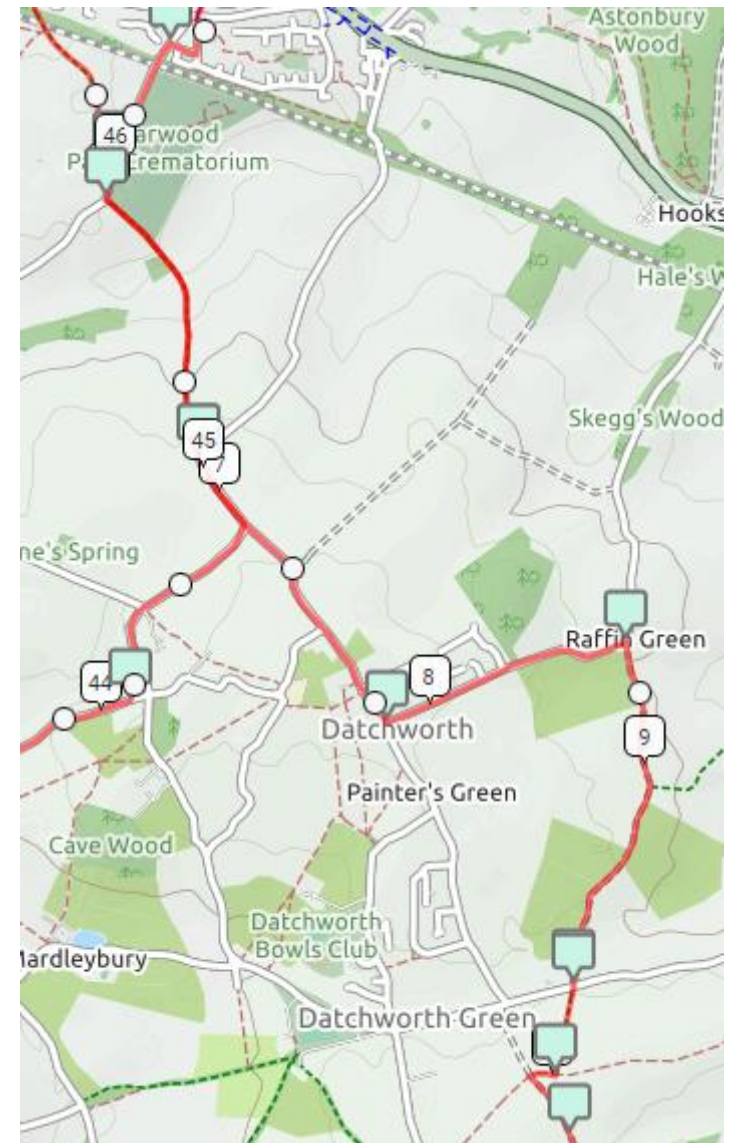

Route Maps - Circular 50km Off Road Event (OSM Cycle)

Map 1

Map 2

Route Maps - Circular 50km Off Road Event (OSM Cycle)

Map 3

Route Maps - Circular 50km Off Road Event (OSM Cycle)

Map 4

Route Maps - Circular 50km Off Road Event (OSM Cycle)

Map 5

Route Maps - Circular 50km Off Road Event (OSM Cycle)

Route Maps - Circular 50km Off Road Event (OSM Cycle)

Map 7

Route Maps - Circular 50km Off Road Event (OSM Cycle)

Map 8

Route Maps - Circular 50km Off Road Event (OSM Cycle)

Route Maps - Circular 50km Off Road Event (OSM Cycle)

Map 10

Map 11

Route Maps - Circular 50km Off Road Event (OSM Cycle)

Map 12

Map 13

Route Maps - Circular 50km Off Road Event (OSM Cycle)

Route Maps - Circular 50km Off Road Event (OSM Cycle)

Map 15