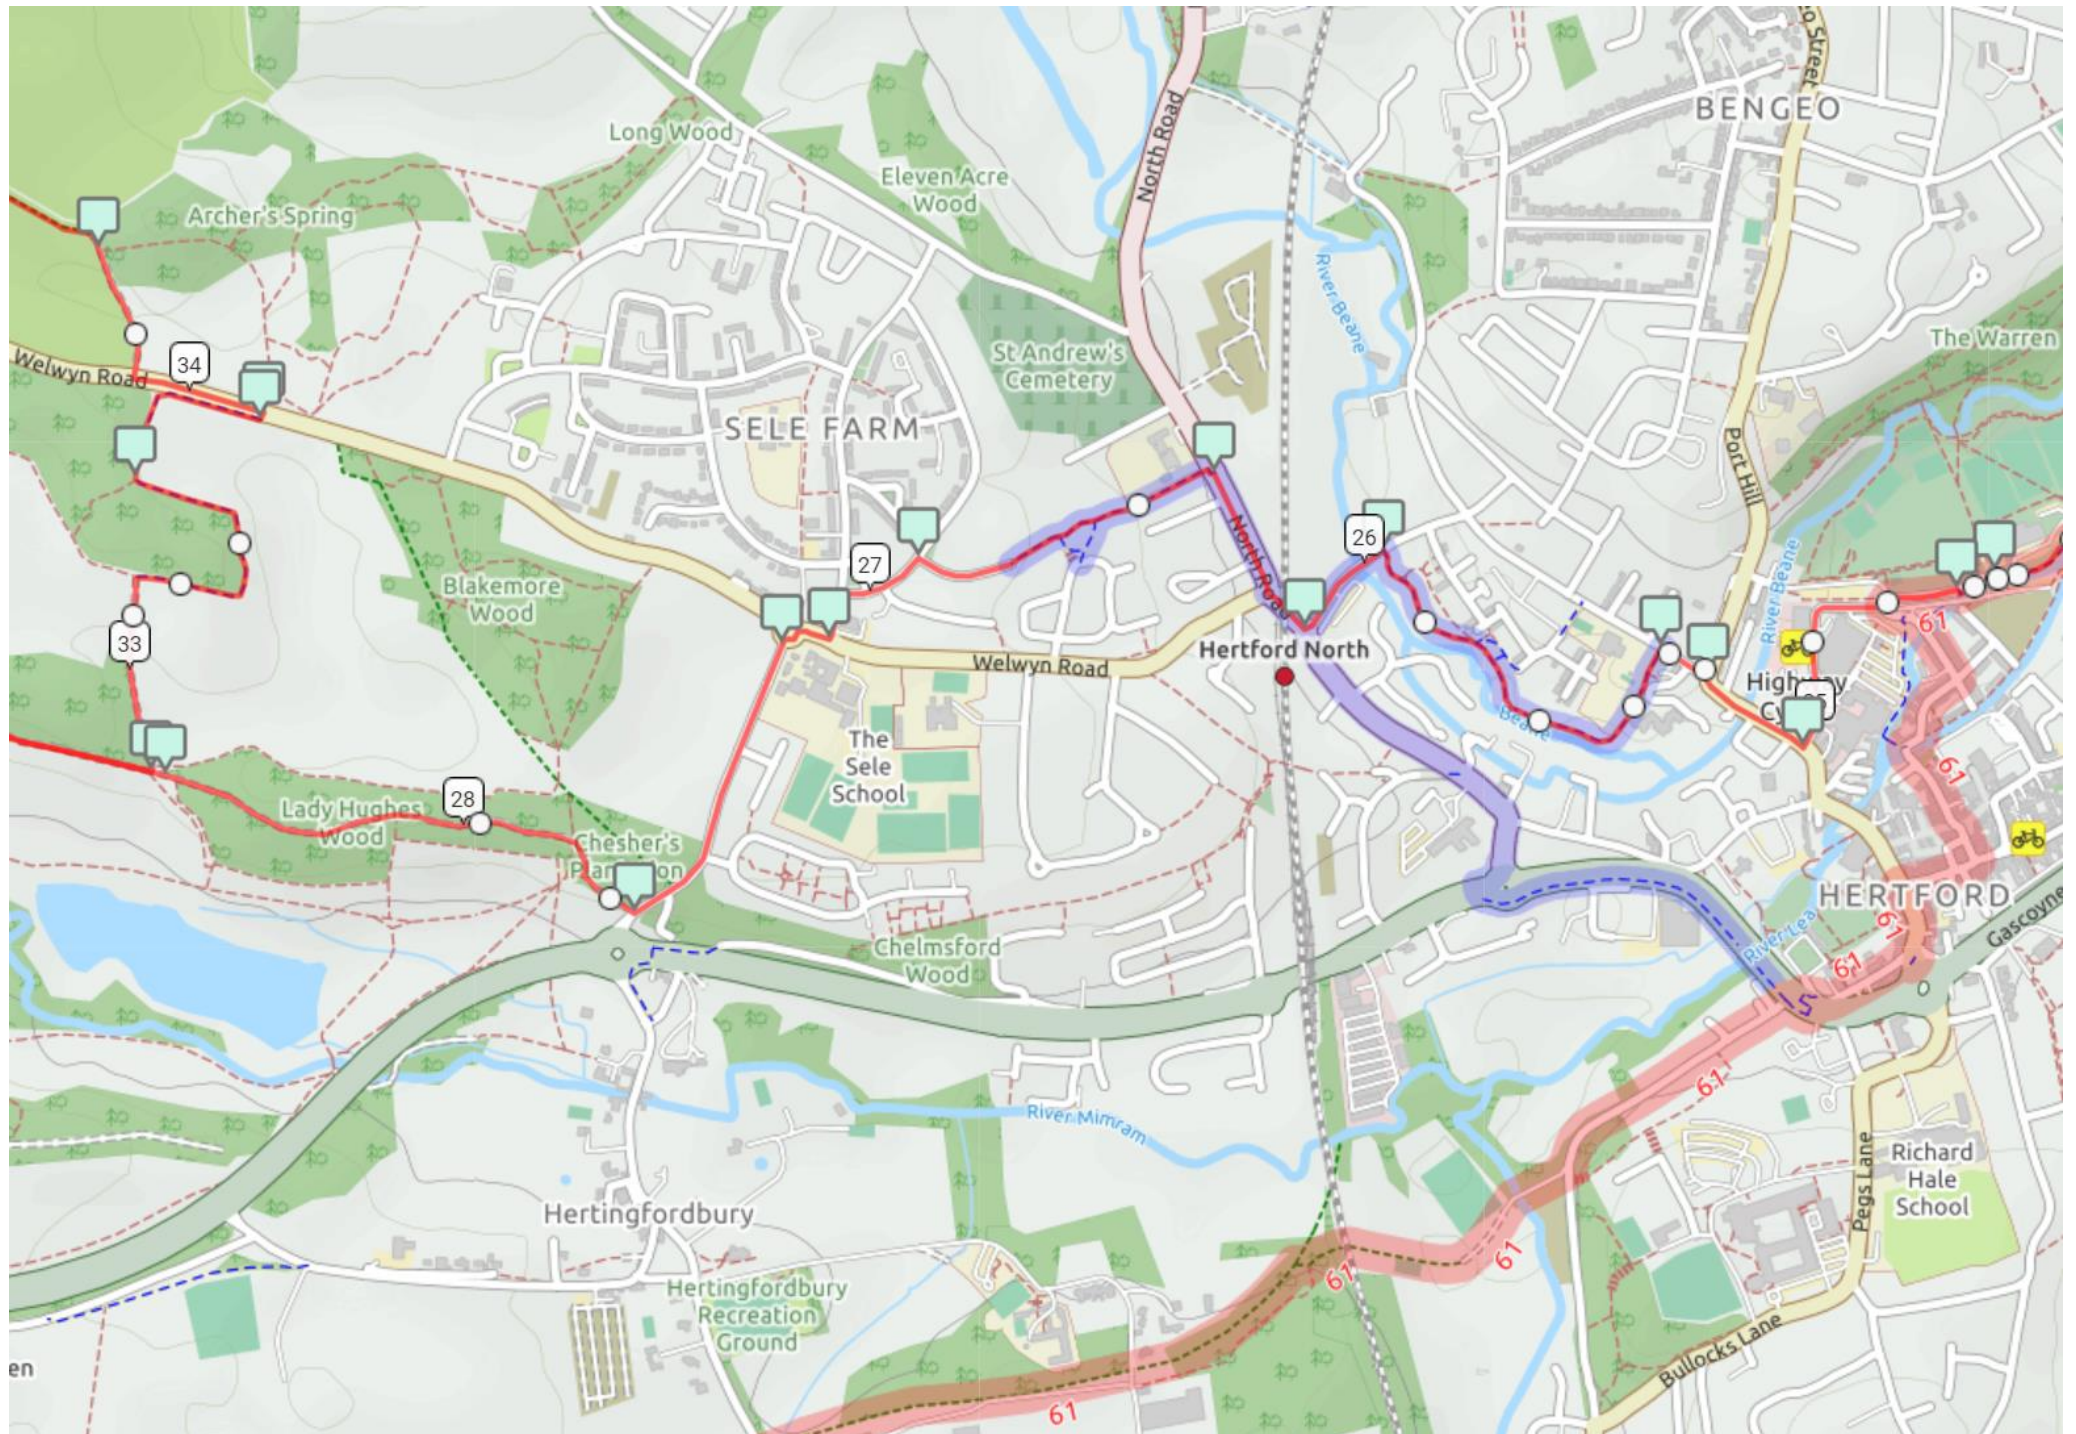

Route Maps - Circular 50km Off Road Event (OSM Cycle)

Map 1

Map 2

Route Maps - Circular 50km Off Road Event (OSM Cycle)

Map 3

Route Maps - Circular 50km Off Road Event (OSM Cycle)

Map 4

Route Maps - Circular 50km Off Road Event (OSM Cycle)

Map 5

Route Maps - Circular 50km Off Road Event (OSM Cycle)

Route Maps - Circular 50km Off Road Event (OSM Cycle)

Map 7

Route Maps - Circular 50km Off Road Event (OSM Cycle)

Map 8

Route Maps - Circular 50km Off Road Event (OSM Cycle)

Route Maps - Circular 50km Off Road Event (OSM Cycle)

Map 10

Map 11

Route Maps - Circular 50km Off Road Event (OSM Cycle)

Map 12

Map 13

Route Maps - Circular 50km Off Road Event (OSM Cycle)

Route Maps - Circular 50km Off Road Event (OSM Cycle)

Map 15