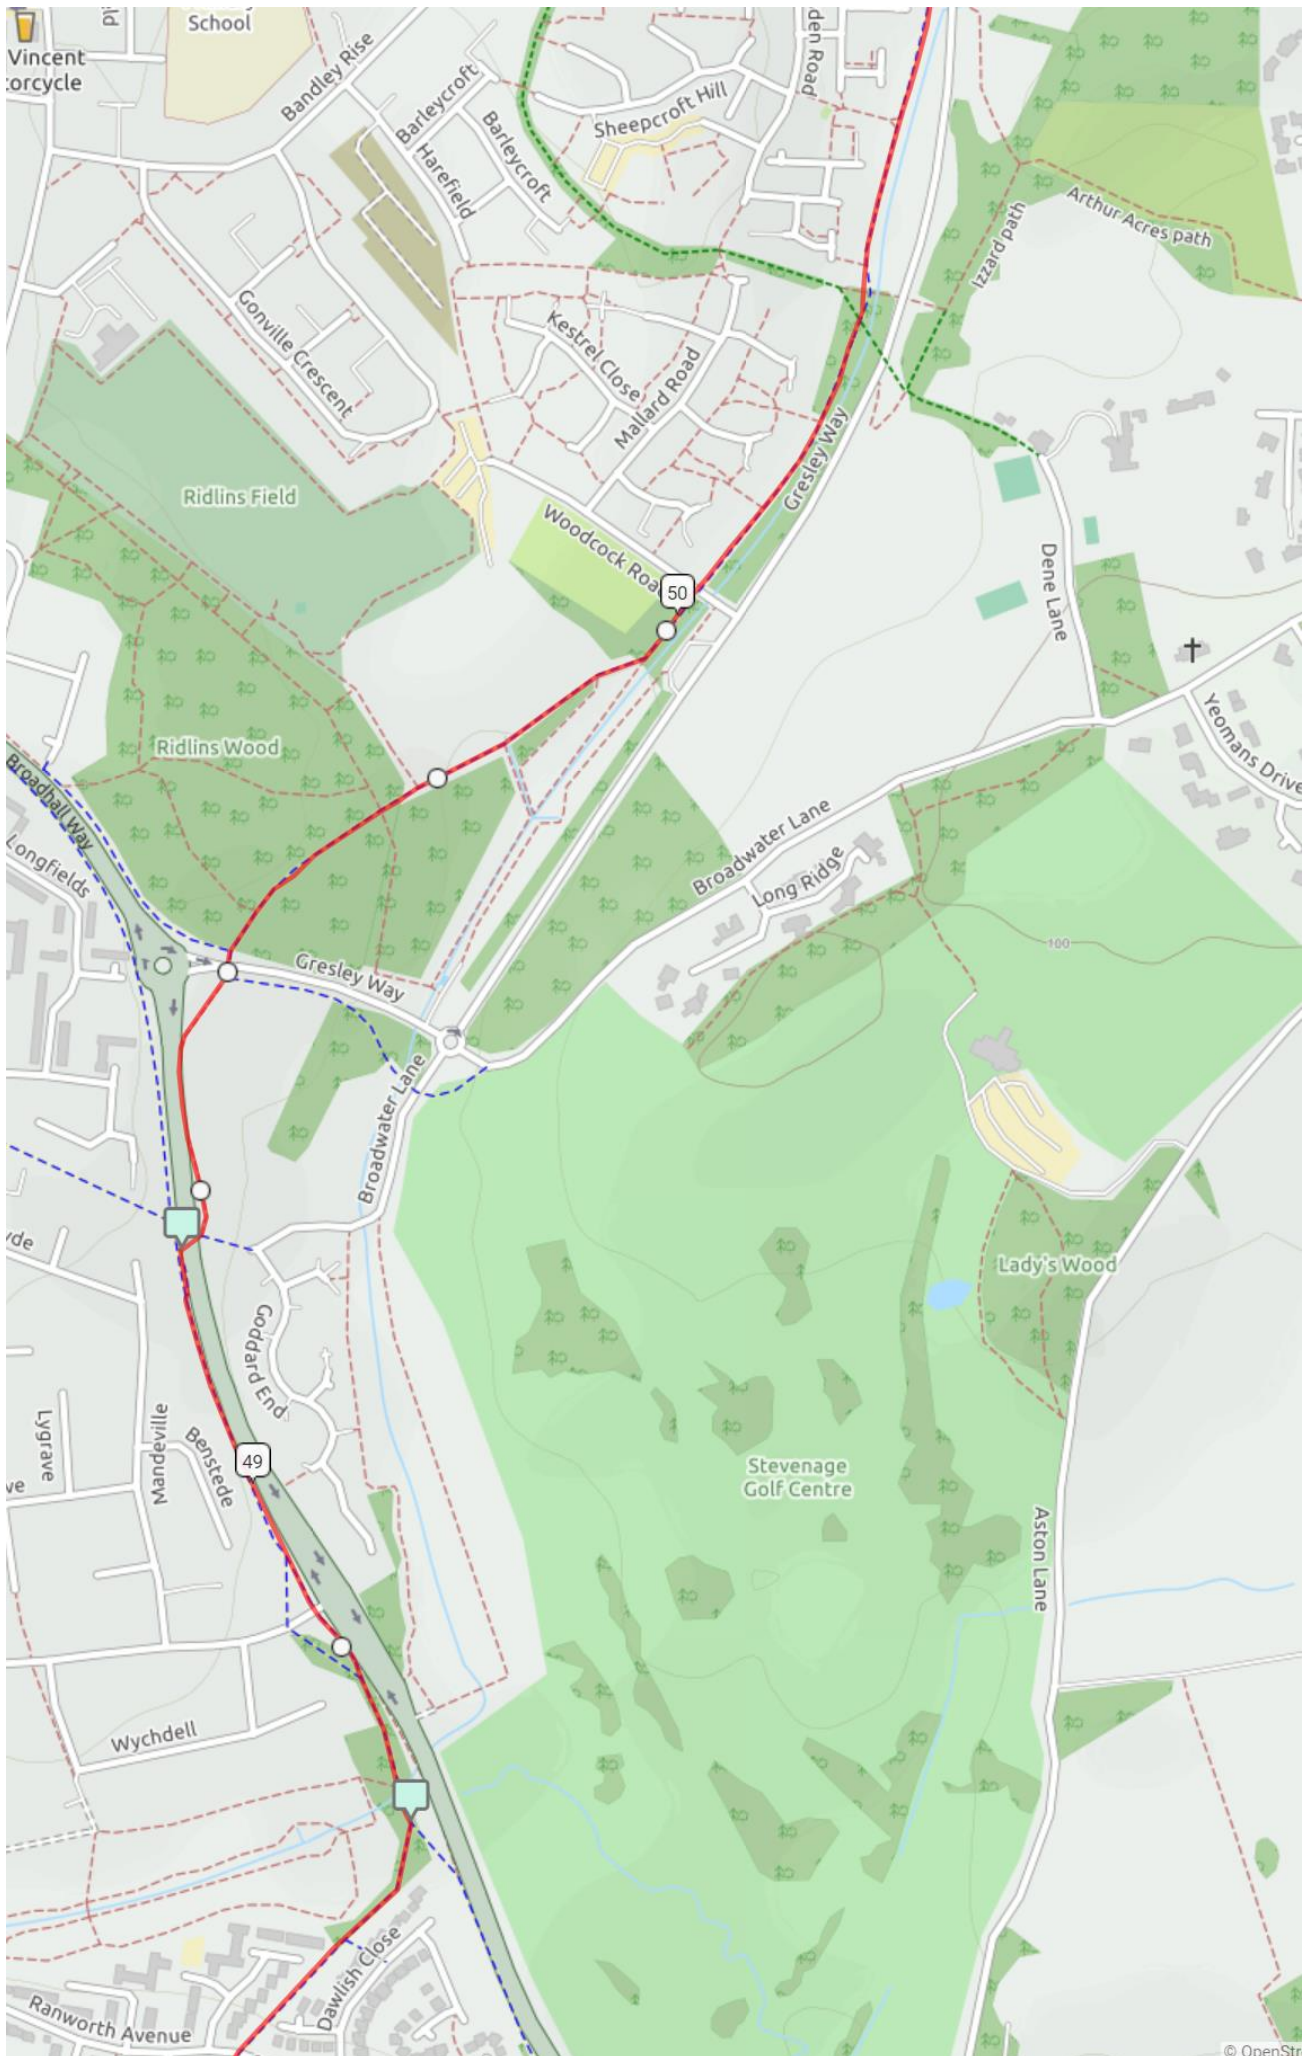

Route Maps - Circular 50km Off Road Event (OSM Cycle)

Map 1

Map 2

Route Maps - Circular 50km Off Road Event (OSM Cycle)

Map 3

Route Maps - Circular 50km Off Road Event (OSM Cycle)

Map 4

Route Maps - Circular 50km Off Road Event (OSM Cycle)

Map 5

Route Maps - Circular 50km Off Road Event (OSM Cycle)

Route Maps - Circular 50km Off Road Event (OSM Cycle)

Map 7

Route Maps - Circular 50km Off Road Event (OSM Cycle)

Map 8

Route Maps - Circular 50km Off Road Event (OSM Cycle)

Route Maps - Circular 50km Off Road Event (OSM Cycle)

Map 10

Map 11

Route Maps - Circular 50km Off Road Event (OSM Cycle)

Map 12

Map 13

Route Maps - Circular 50km Off Road Event (OSM Cycle)

Route Maps - Circular 50km Off Road Event (OSM Cycle)

Map 15