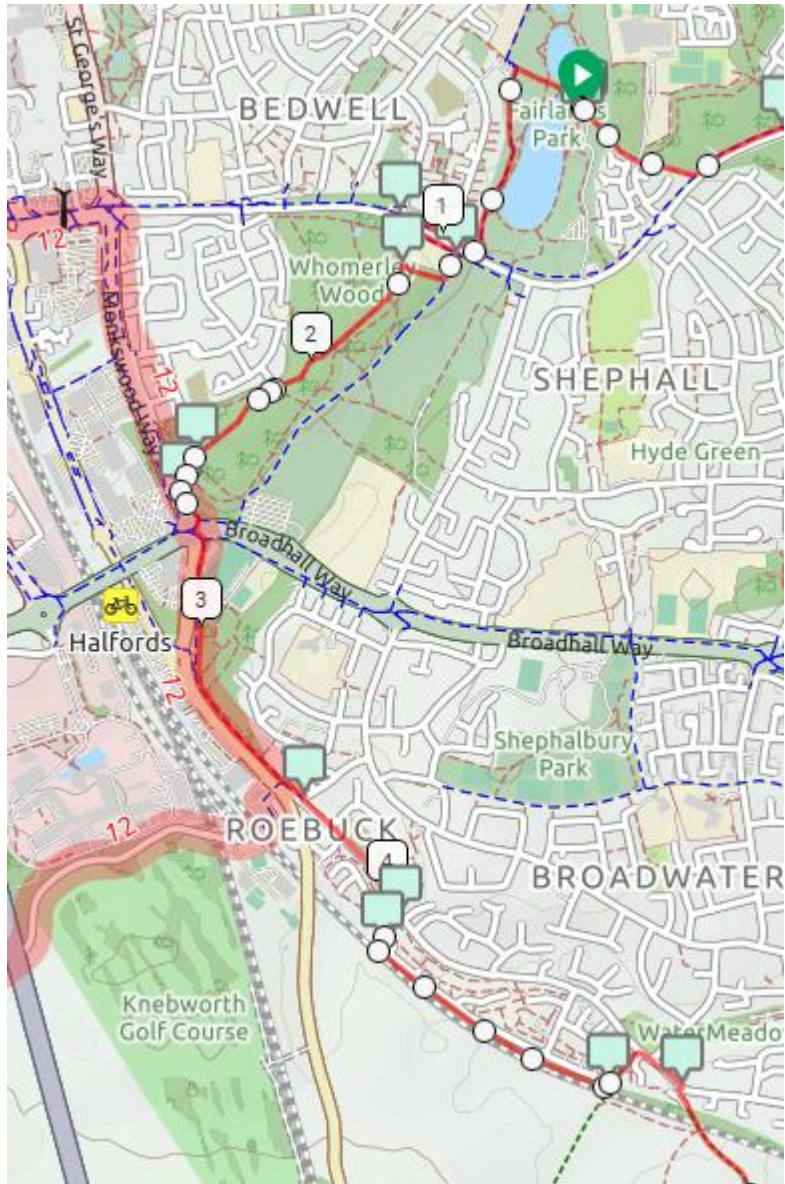

Route Maps - Circular 50km Off Road Event (OSM Cycle)

Map 1

Map 2

Route Maps - Circular 50km Off Road Event (OSM Cycle)

Map 3

Route Maps - Circular 50km Off Road Event (OSM Cycle)

Map 4

Route Maps - Circular 50km Off Road Event (OSM Cycle)

Map 5

Route Maps - Circular 50km Off Road Event (OSM Cycle)

Route Maps - Circular 50km Off Road Event (OSM Cycle)

Map 7

Route Maps - Circular 50km Off Road Event (OSM Cycle)

Map 8

Route Maps - Circular 50km Off Road Event (OSM Cycle)

Route Maps - Circular 50km Off Road Event (OSM Cycle)

Map 10

Map 11

Route Maps - Circular 50km Off Road Event (OSM Cycle)

Map 12

Map 13

Route Maps - Circular 50km Off Road Event (OSM Cycle)

Route Maps - Circular 50km Off Road Event (OSM Cycle)

Map 15