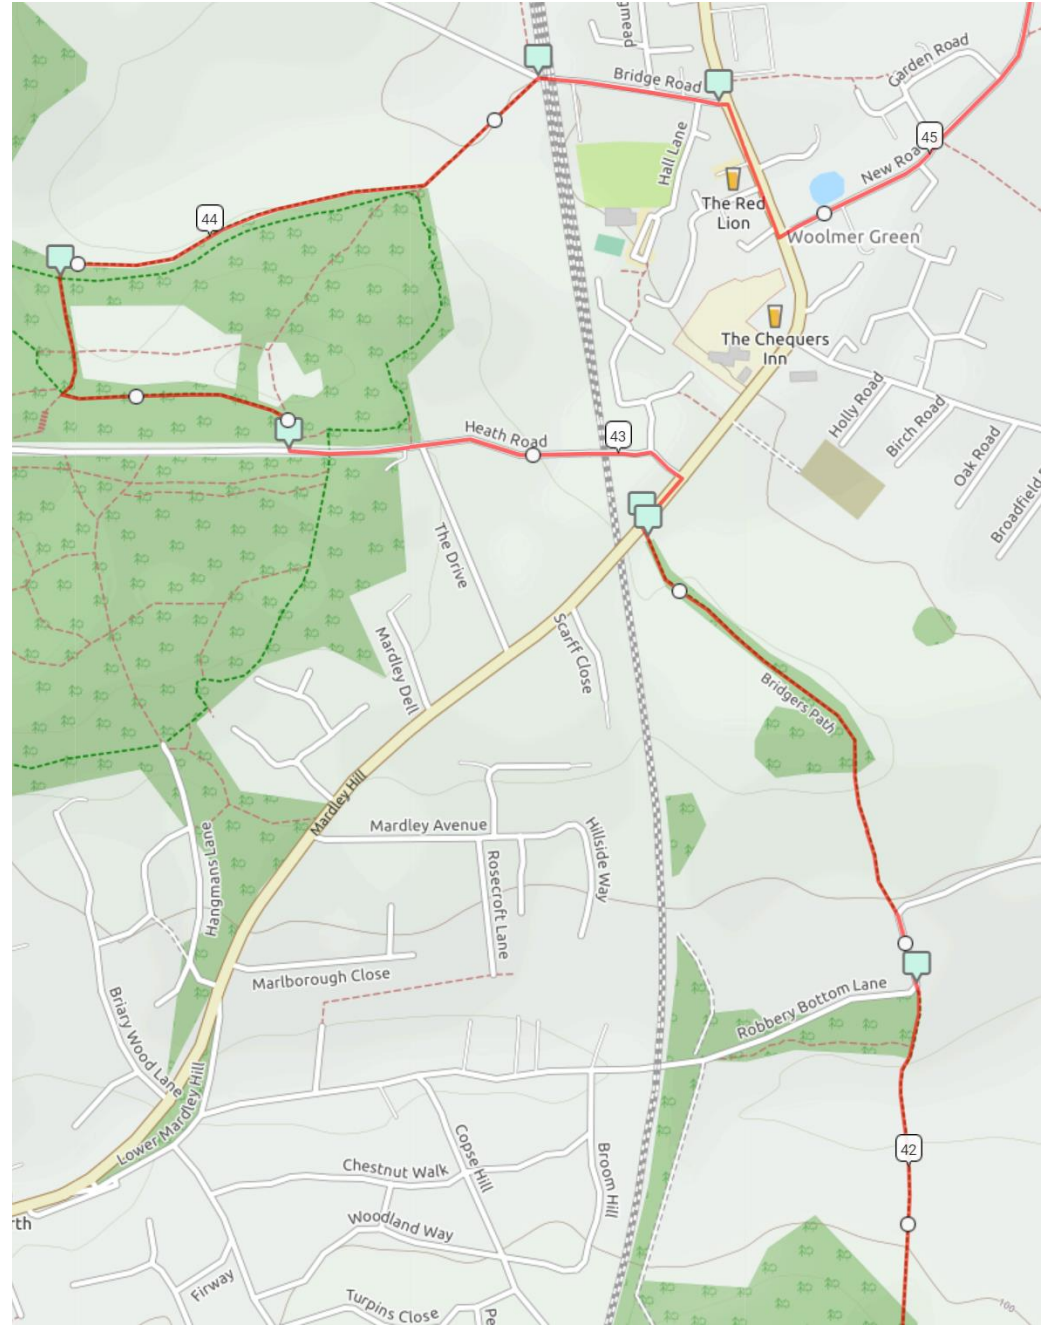

Route Maps - Circular 50km Off Road Event (OSM Cycle)

Map 1

Map 2

Route Maps - Circular 50km Off Road Event (OSM Cycle)

Map 3

Route Maps - Circular 50km Off Road Event (OSM Cycle)

Map 4

Route Maps - Circular 50km Off Road Event (OSM Cycle)

Map 5

Route Maps - Circular 50km Off Road Event (OSM Cycle)

Route Maps - Circular 50km Off Road Event (OSM Cycle)

Map 7

Route Maps - Circular 50km Off Road Event (OSM Cycle)

Map 8

Route Maps - Circular 50km Off Road Event (OSM Cycle)

Route Maps - Circular 50km Off Road Event (OSM Cycle)

Map 10

Map 11

Route Maps - Circular 50km Off Road Event (OSM Cycle)

Map 12

Map 13

Route Maps - Circular 50km Off Road Event (OSM Cycle)

Route Maps - Circular 50km Off Road Event (OSM Cycle)

Map 15