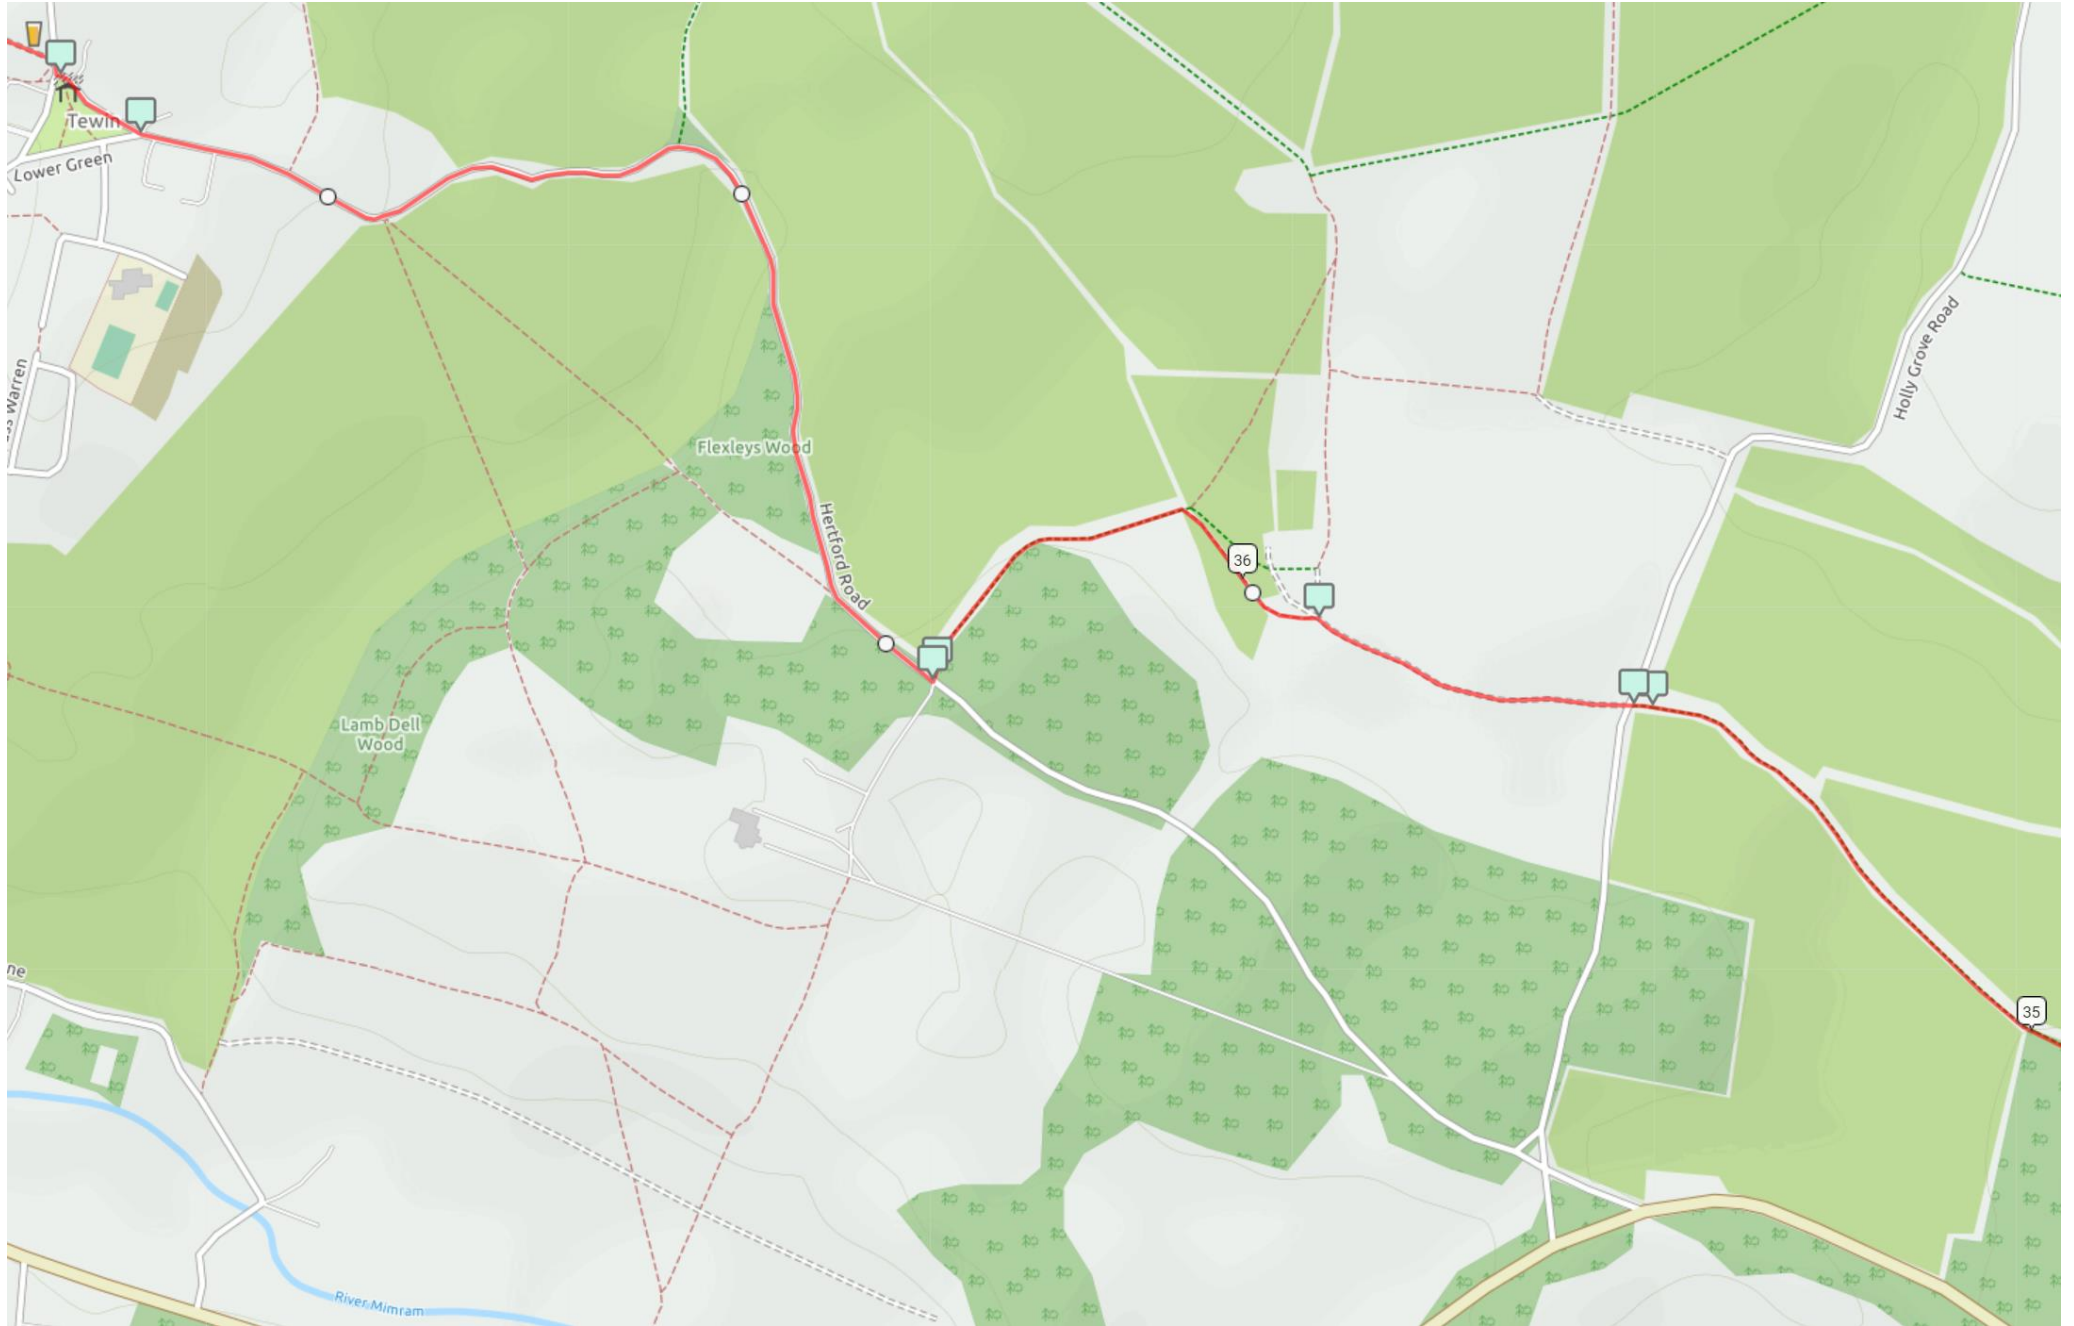

Route Maps - Circular 50km Off Road Event (OSM Cycle)

Map 1

Map 2

Route Maps - Circular 50km Off Road Event (OSM Cycle)

Map 3

Route Maps - Circular 50km Off Road Event (OSM Cycle)

Map 4

Route Maps - Circular 50km Off Road Event (OSM Cycle)

Map 5

Route Maps - Circular 50km Off Road Event (OSM Cycle)

Route Maps - Circular 50km Off Road Event (OSM Cycle)

Map 7

Route Maps - Circular 50km Off Road Event (OSM Cycle)

Map 8

Route Maps - Circular 50km Off Road Event (OSM Cycle)

Route Maps - Circular 50km Off Road Event (OSM Cycle)

Map 10

Map 11

Route Maps - Circular 50km Off Road Event (OSM Cycle)

Map 12

Map 13

Route Maps - Circular 50km Off Road Event (OSM Cycle)

Route Maps - Circular 50km Off Road Event (OSM Cycle)

Map 15