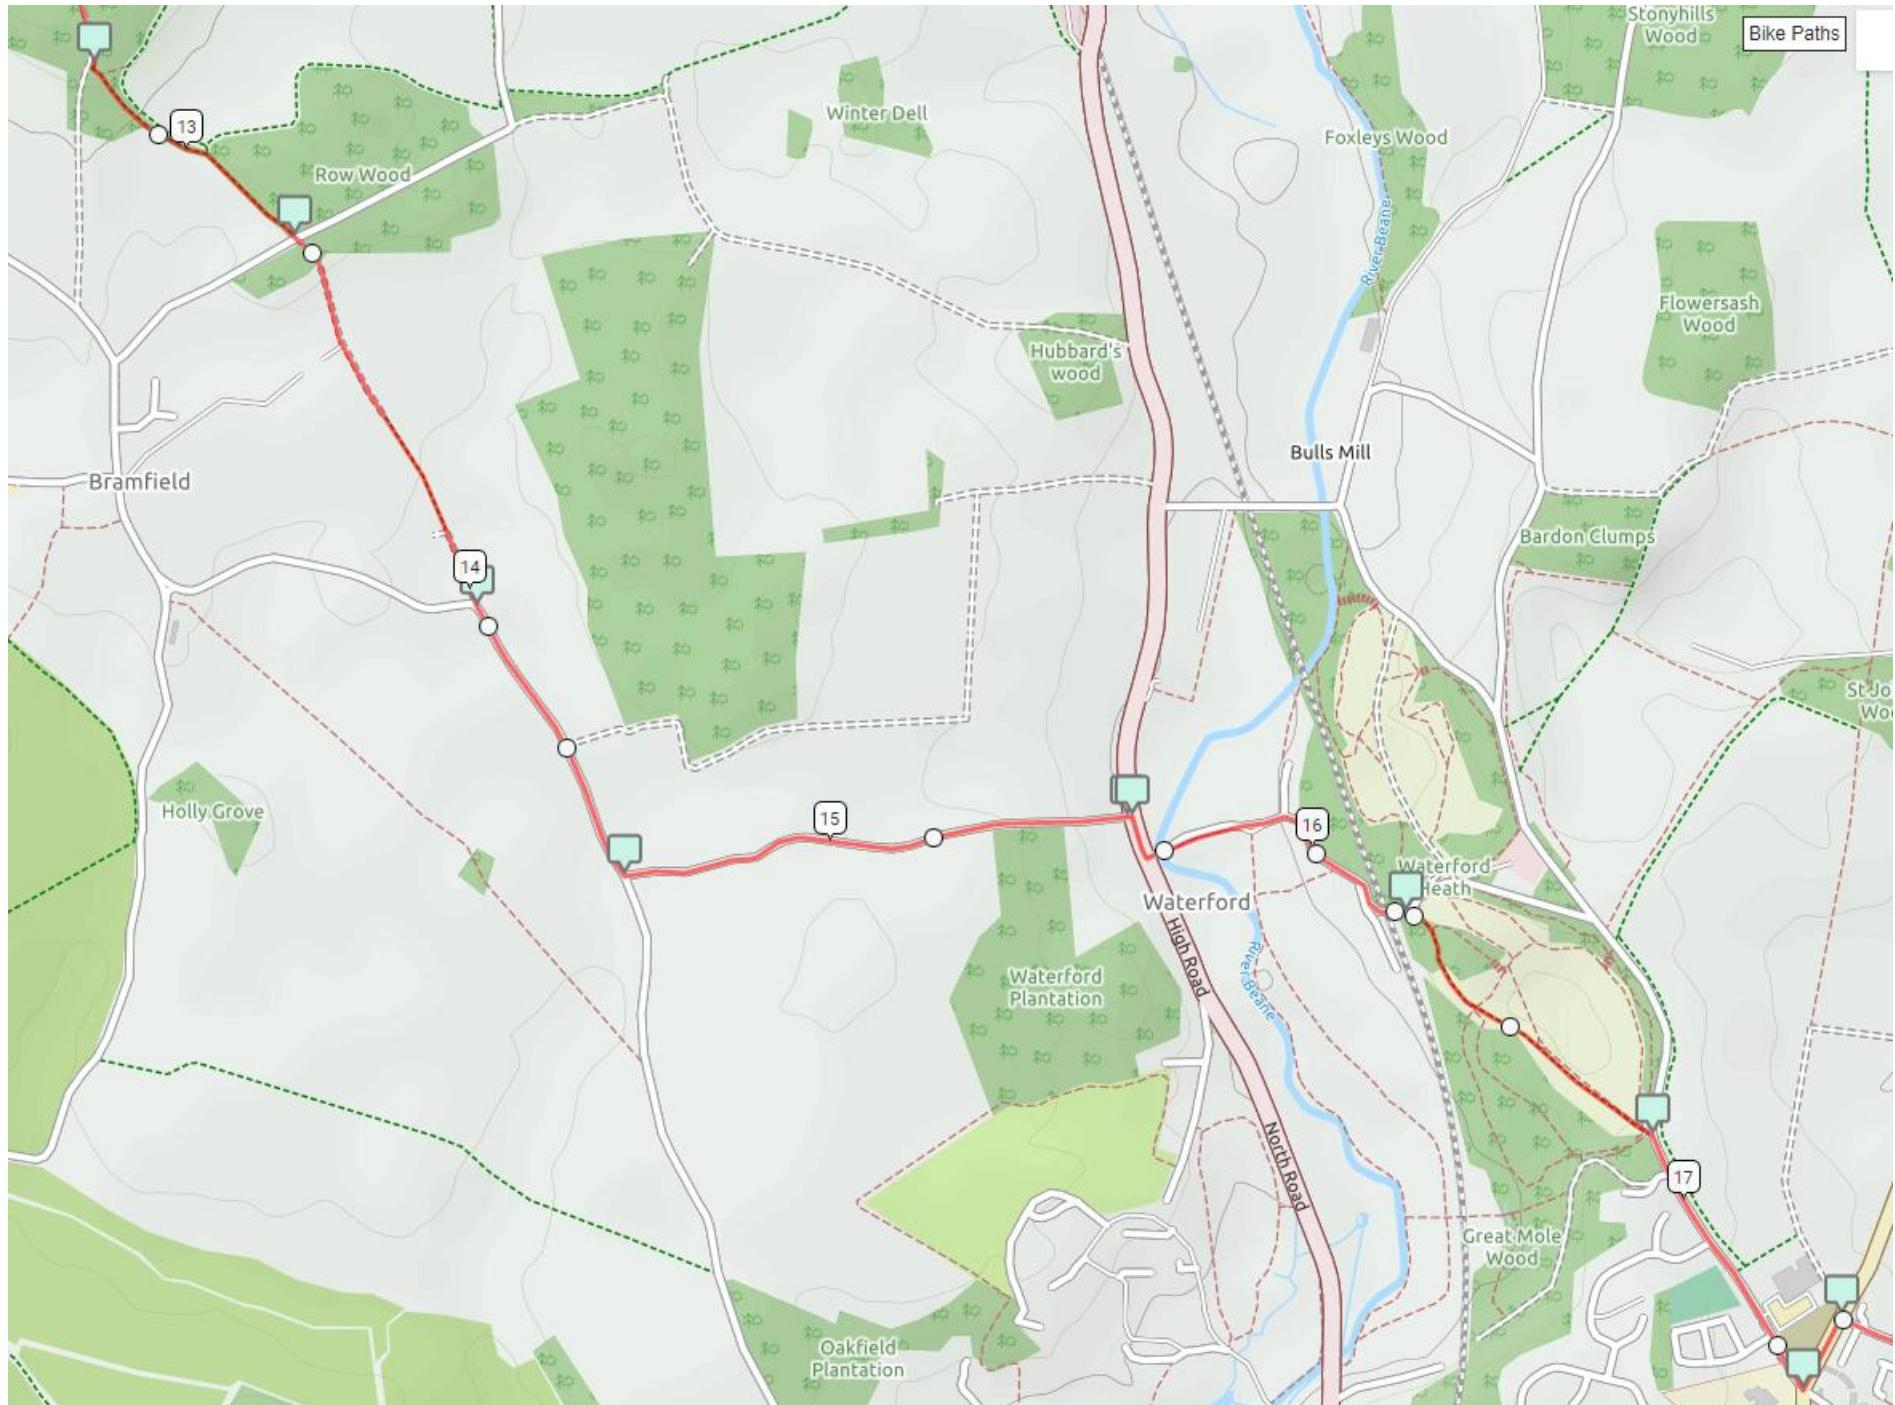

Route Maps - Circular 50km Off Road Event (OSM Cycle)

Map 1

Map 2

Route Maps - Circular 50km Off Road Event (OSM Cycle)

Map 3

Route Maps - Circular 50km Off Road Event (OSM Cycle)

Map 4

Route Maps - Circular 50km Off Road Event (OSM Cycle)

Map 5

Route Maps - Circular 50km Off Road Event (OSM Cycle)

Route Maps - Circular 50km Off Road Event (OSM Cycle)

Map 7

Route Maps - Circular 50km Off Road Event (OSM Cycle)

Map 8

Route Maps - Circular 50km Off Road Event (OSM Cycle)

Route Maps - Circular 50km Off Road Event (OSM Cycle)

Map 10

Map 11

Route Maps - Circular 50km Off Road Event (OSM Cycle)

Map 12

Map 13

Route Maps - Circular 50km Off Road Event (OSM Cycle)

Route Maps - Circular 50km Off Road Event (OSM Cycle)

Map 15