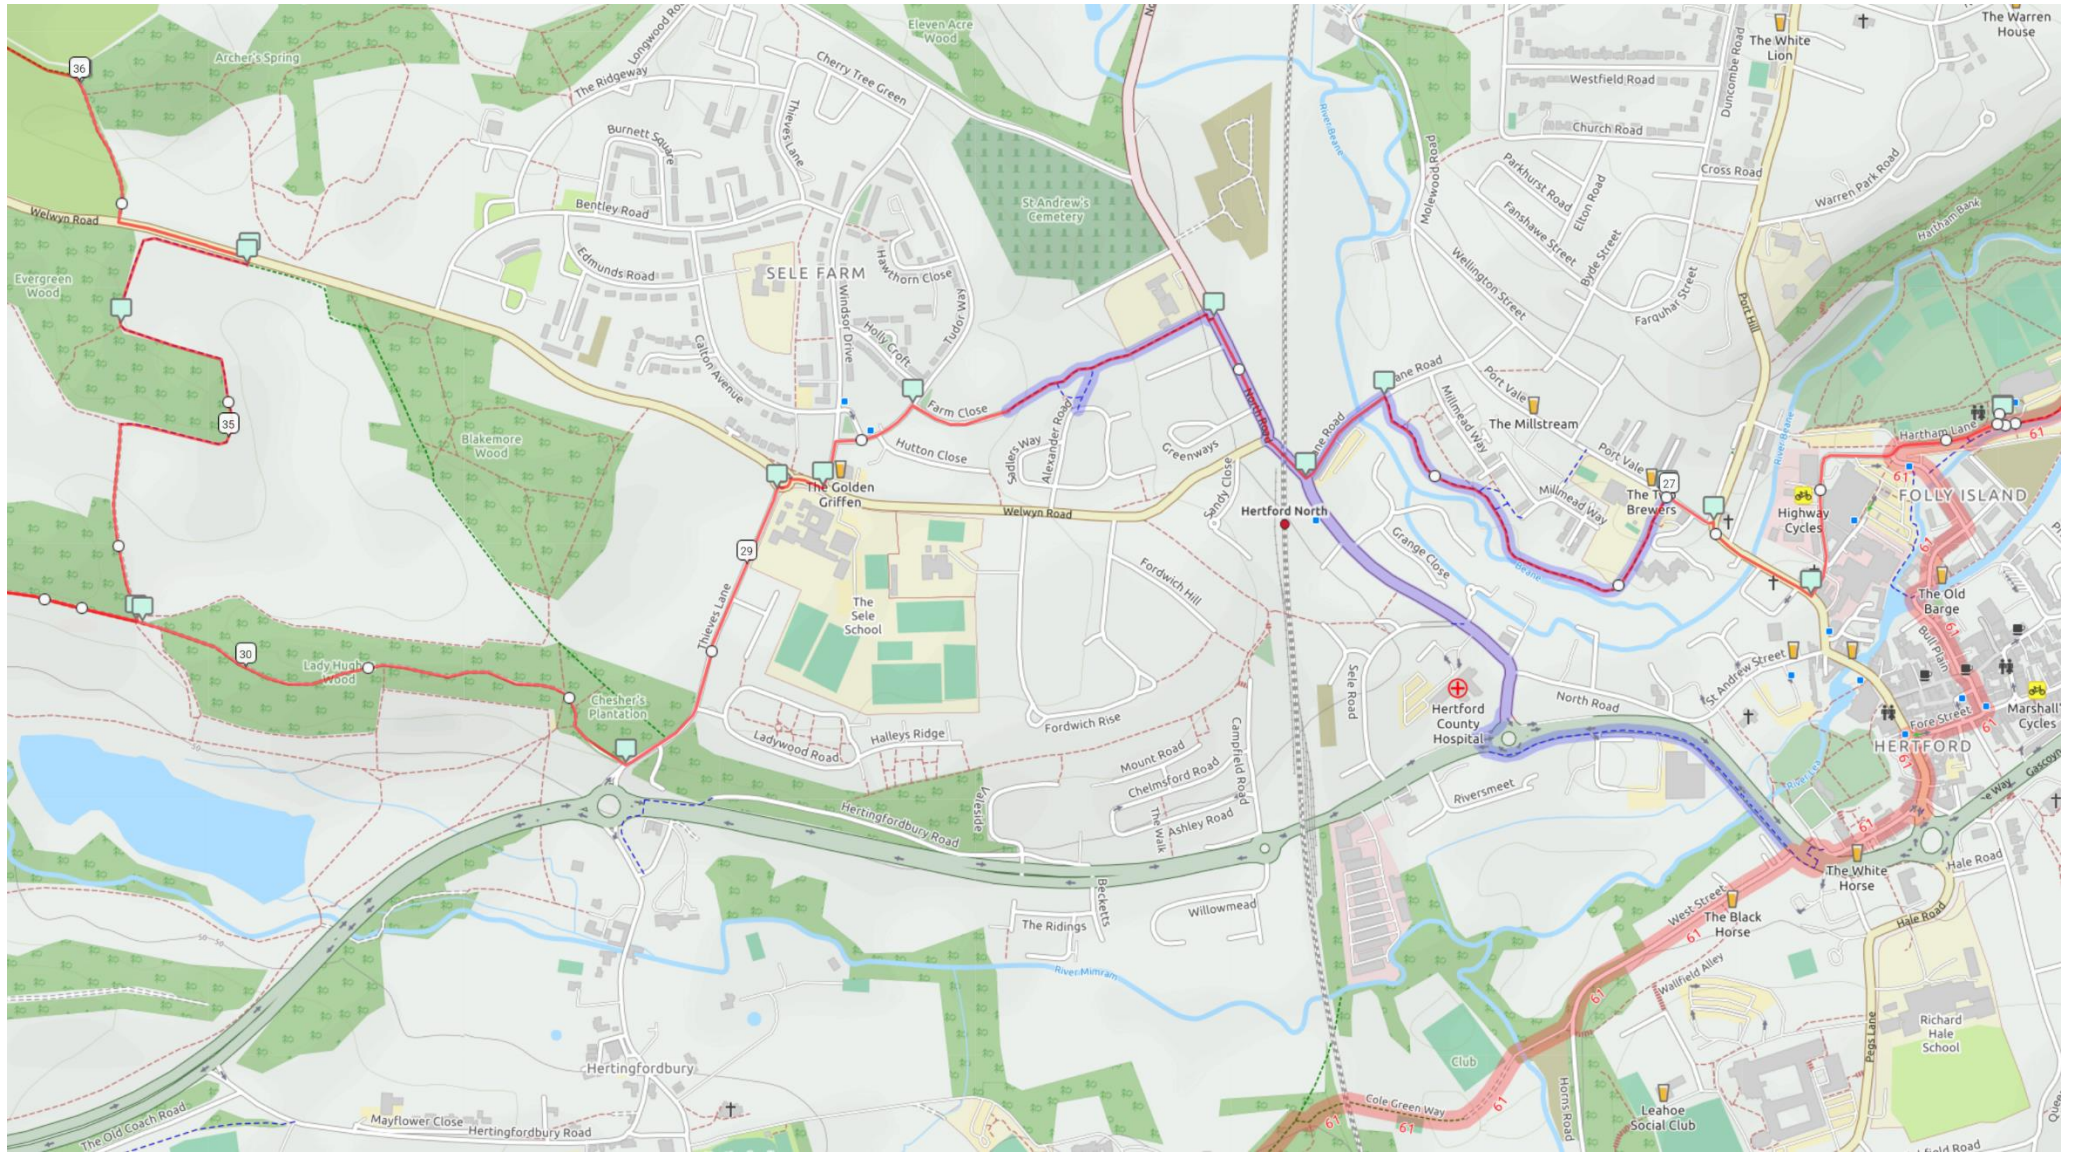

Map 5

Route Maps - Circular 65km Off Road Event (OSM Cycle)

Map 6