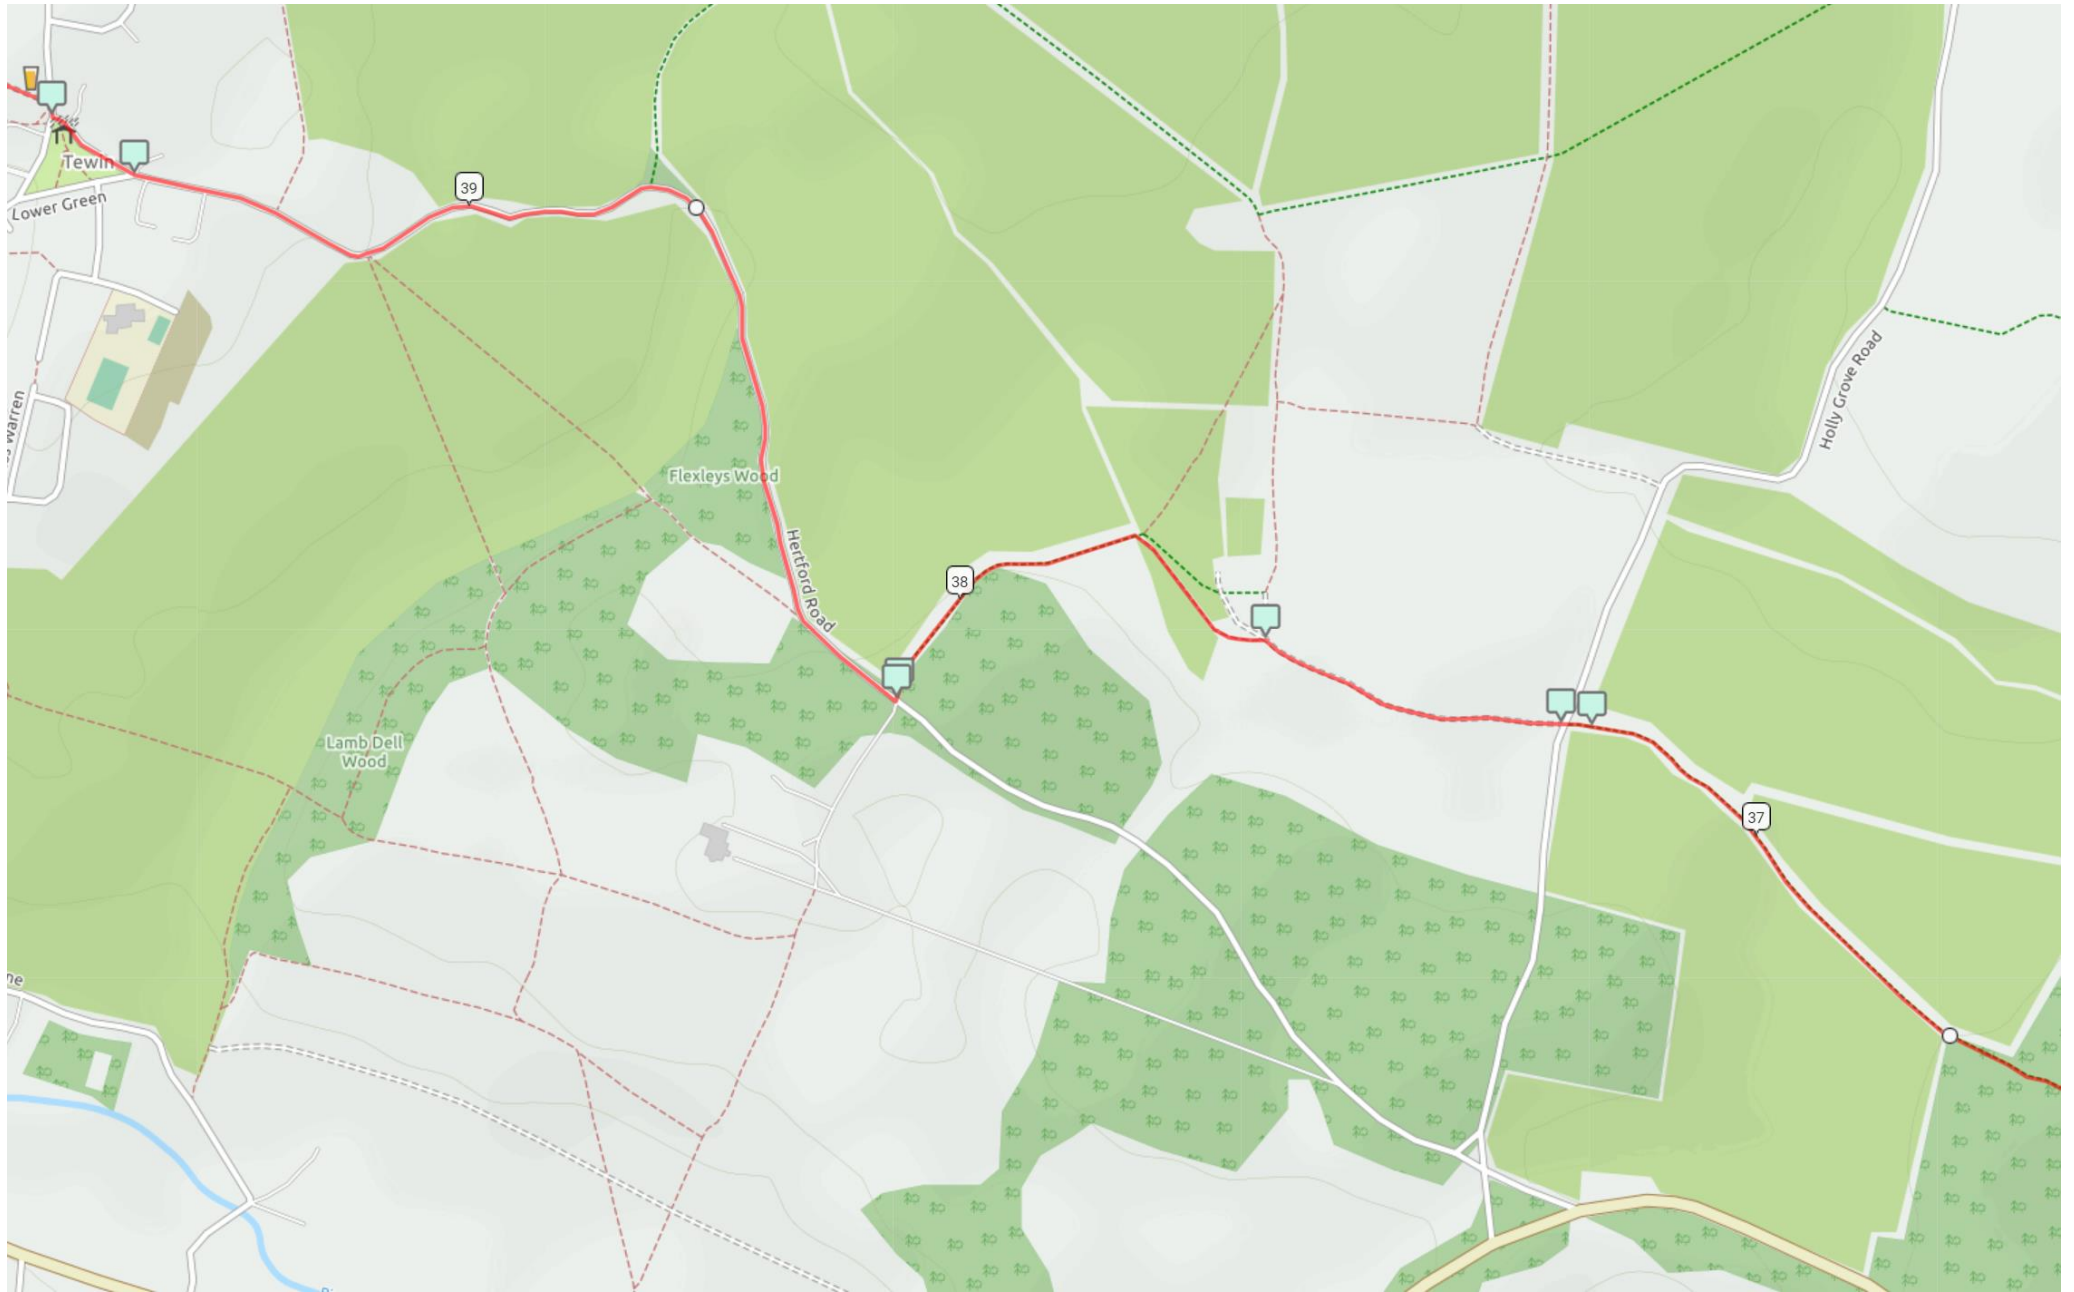

Map 7

Route Maps - Circular 65km Off Road Event (OSM Cycle)

Map 8