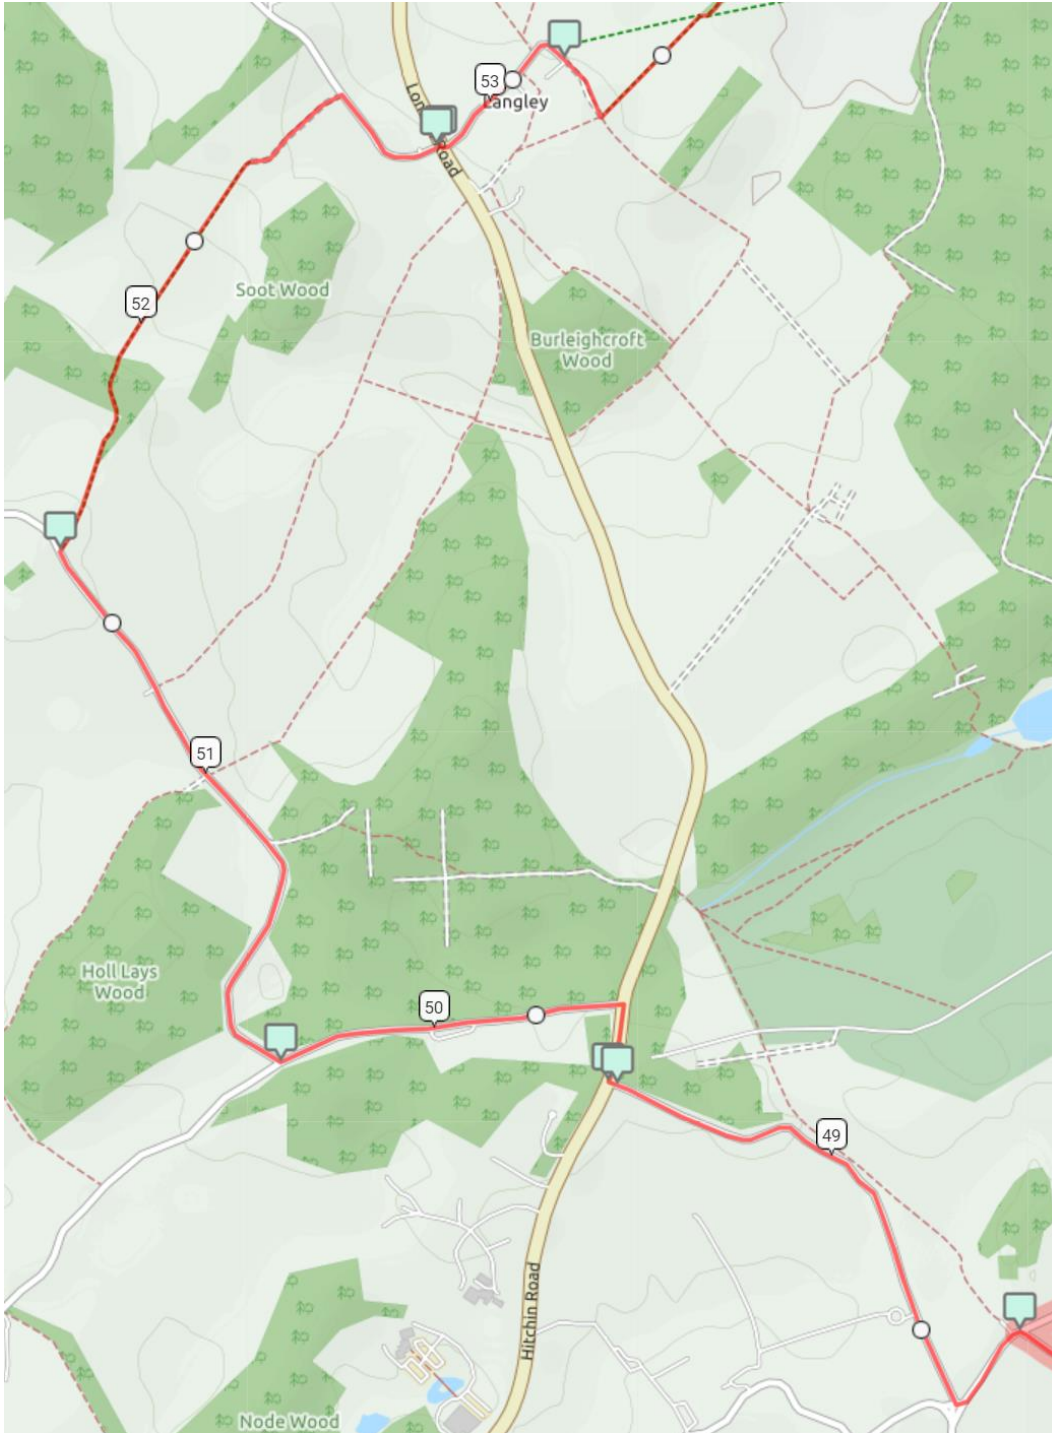

# Route Maps - Circular 65km Off Road Event (OSM Cycle)

Map 10

Map 11

# Route Maps - Circular 65km Off Road Event (OSM Cycle)

Map13

Map 14