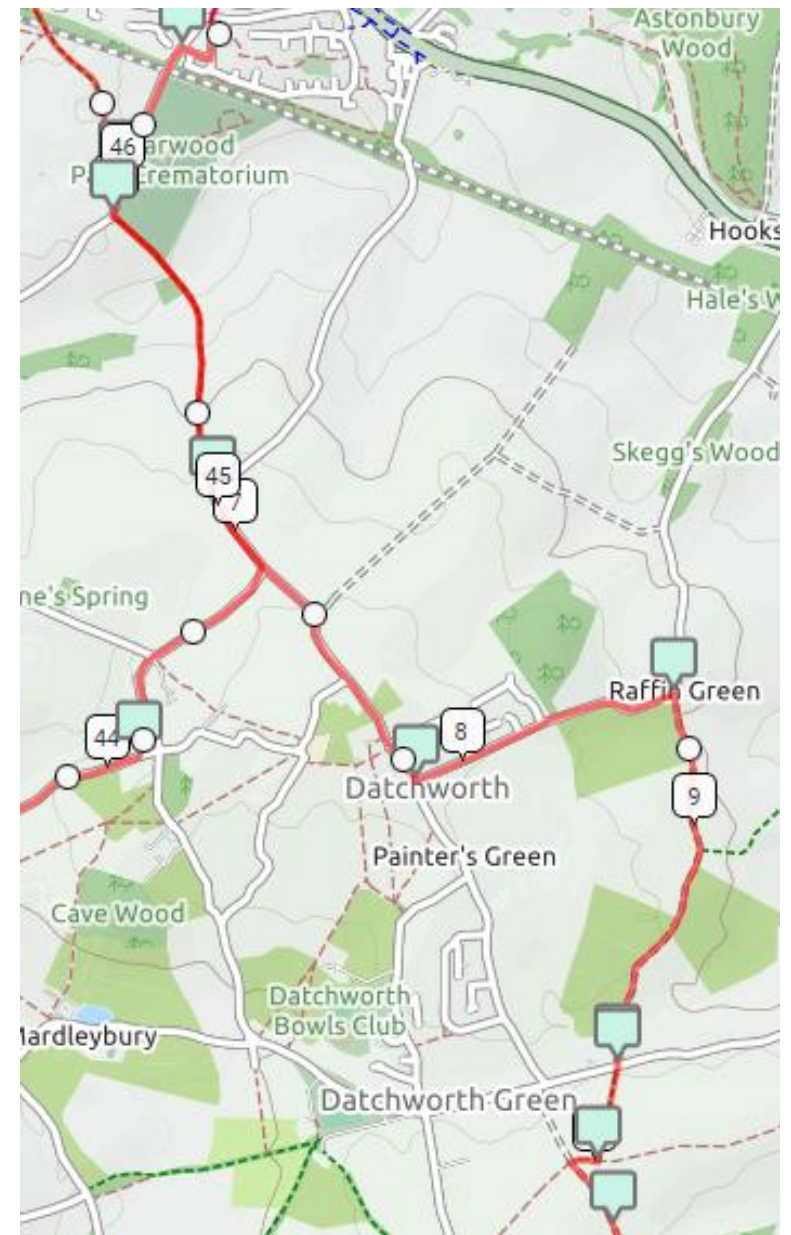

# Route Maps - Circular 65km Off Road Event (OSM Cycle)

Map 1

Map 2

# Route Maps - Circular 65km Off Road Event (OSM Cycle)

Map 10

Map 11

# Route Maps - Circular 65km Off Road Event (OSM Cycle)

Map13

Map 14

# Route Maps - Circular 65km Off Road Event (OSM Cycle)

Map 15

Map 16