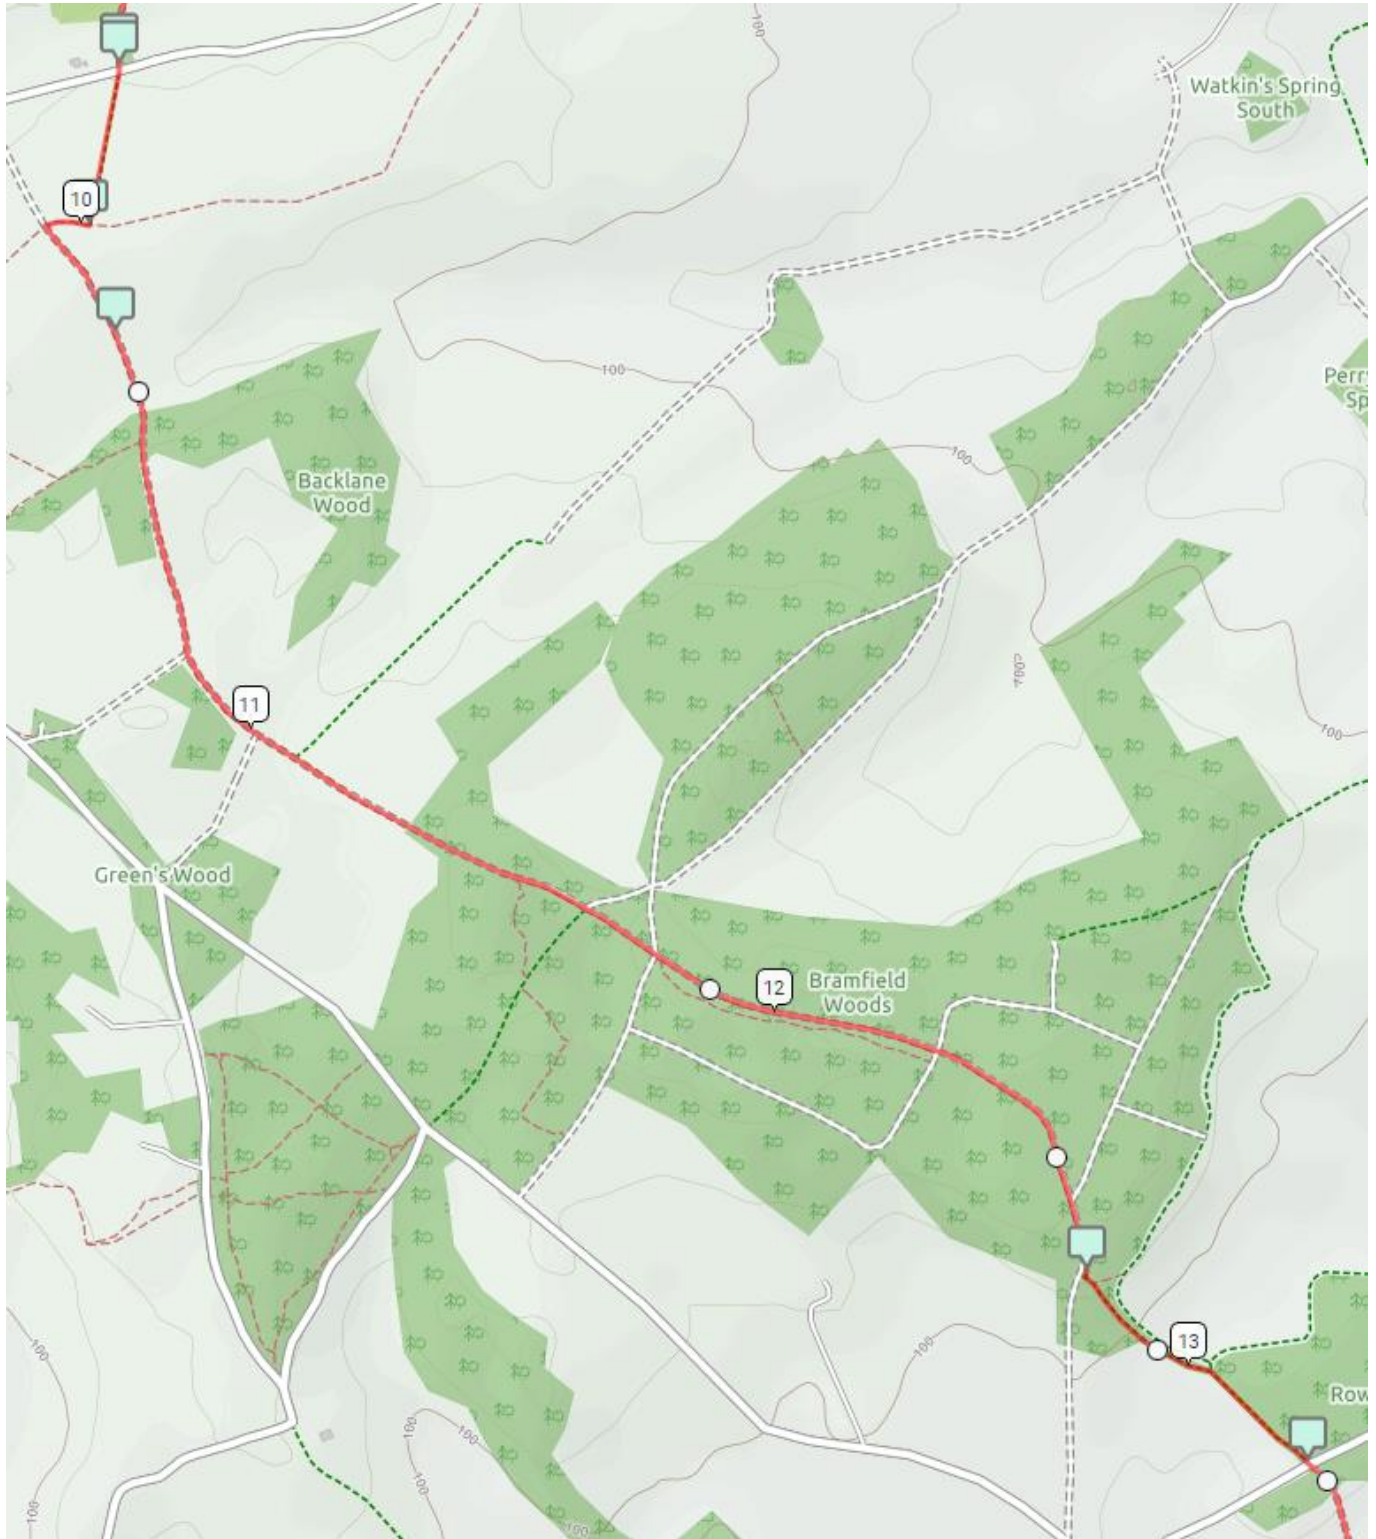

Map 1

Route Maps - Circular 65km Off Road Event (OSM Cycle)

Map 3