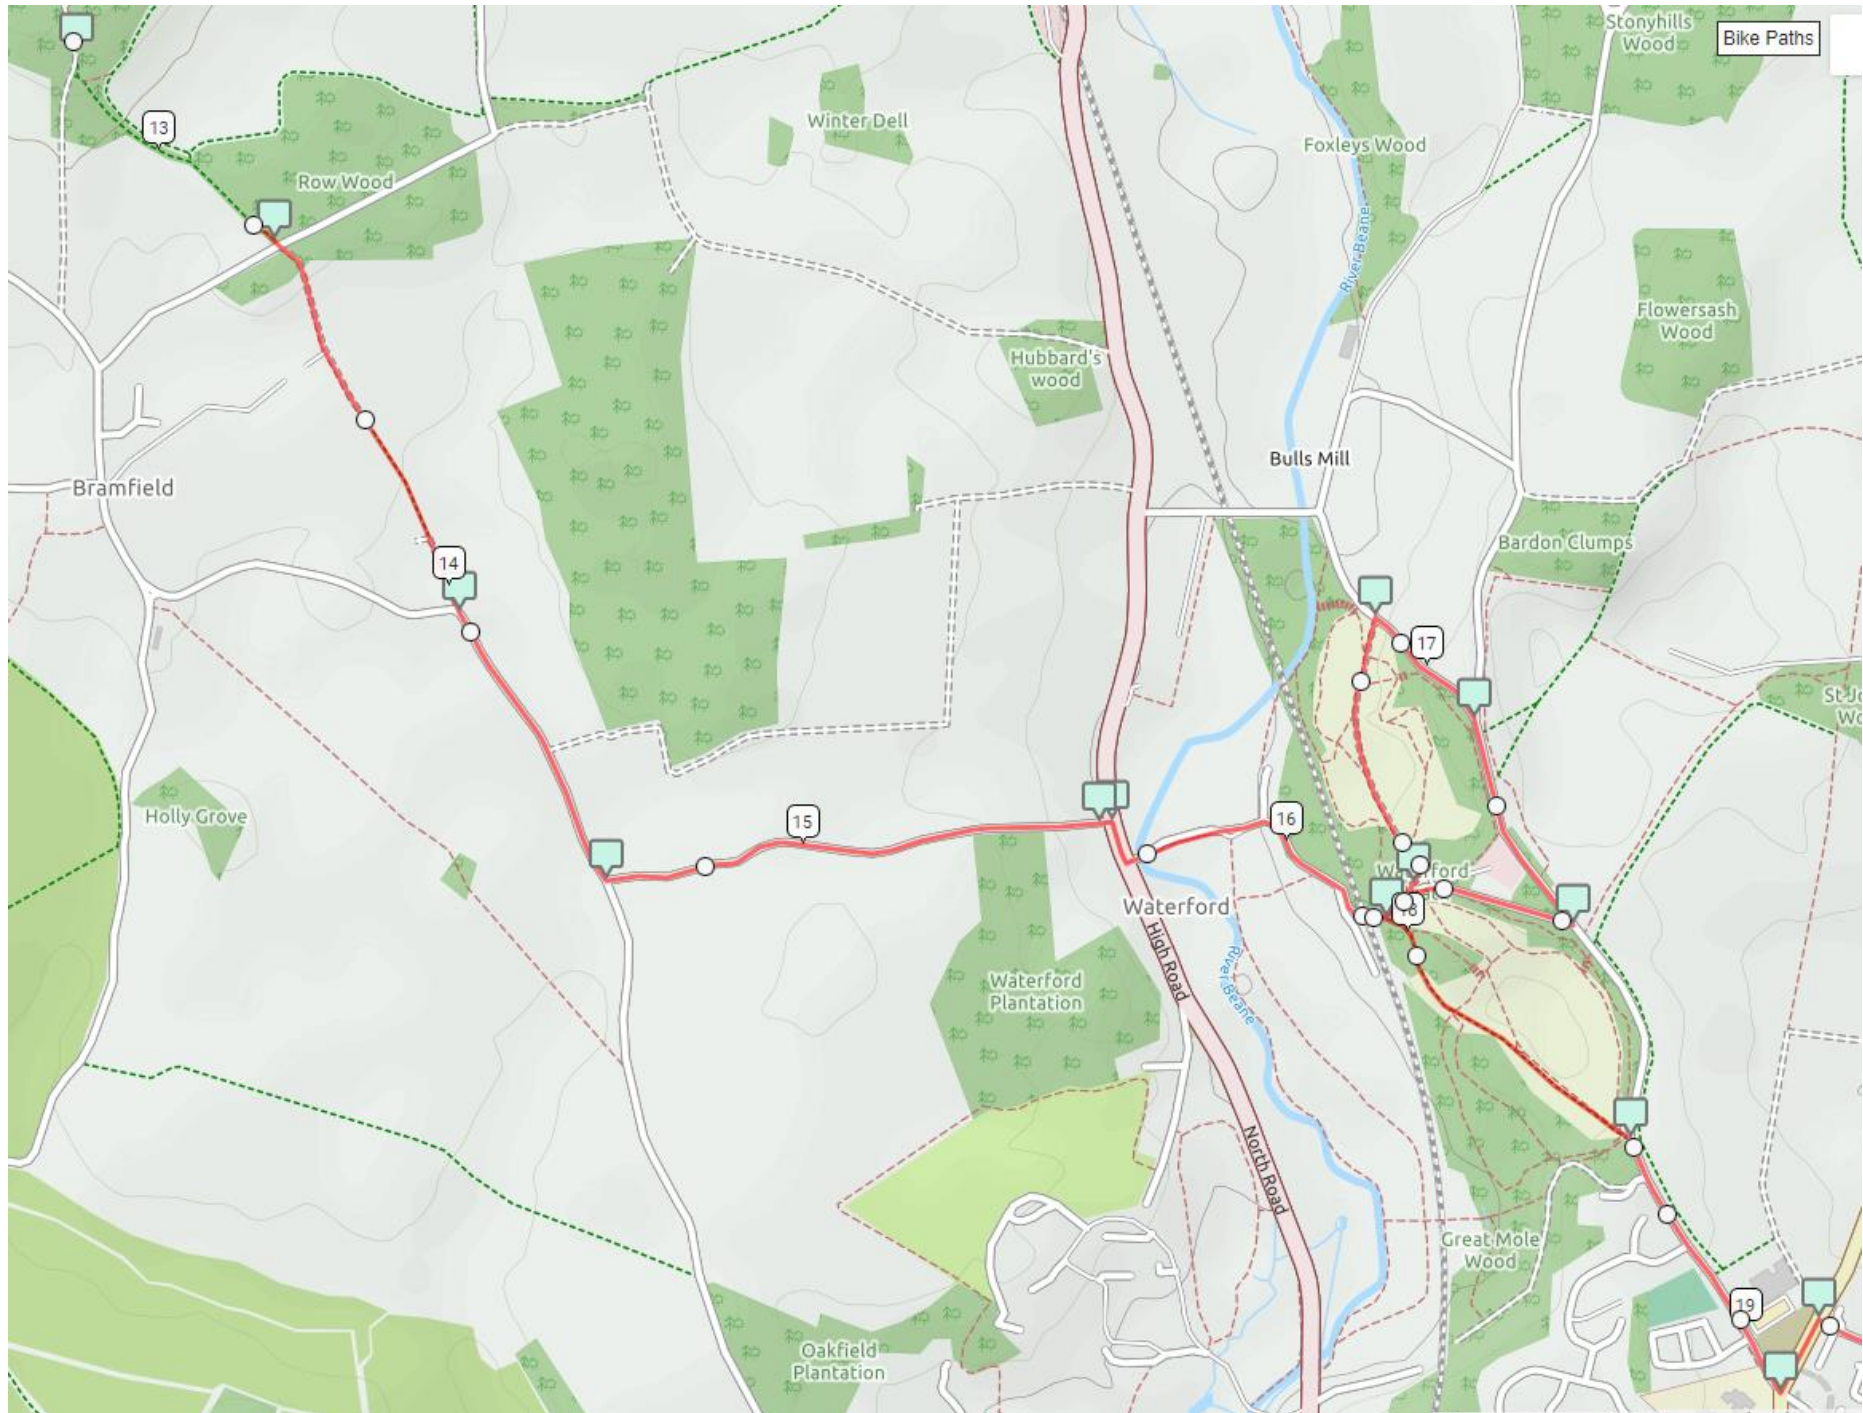

Map 3

Route Maps - Circular 65km Off Road Event (OSM Cycle)

Map 4