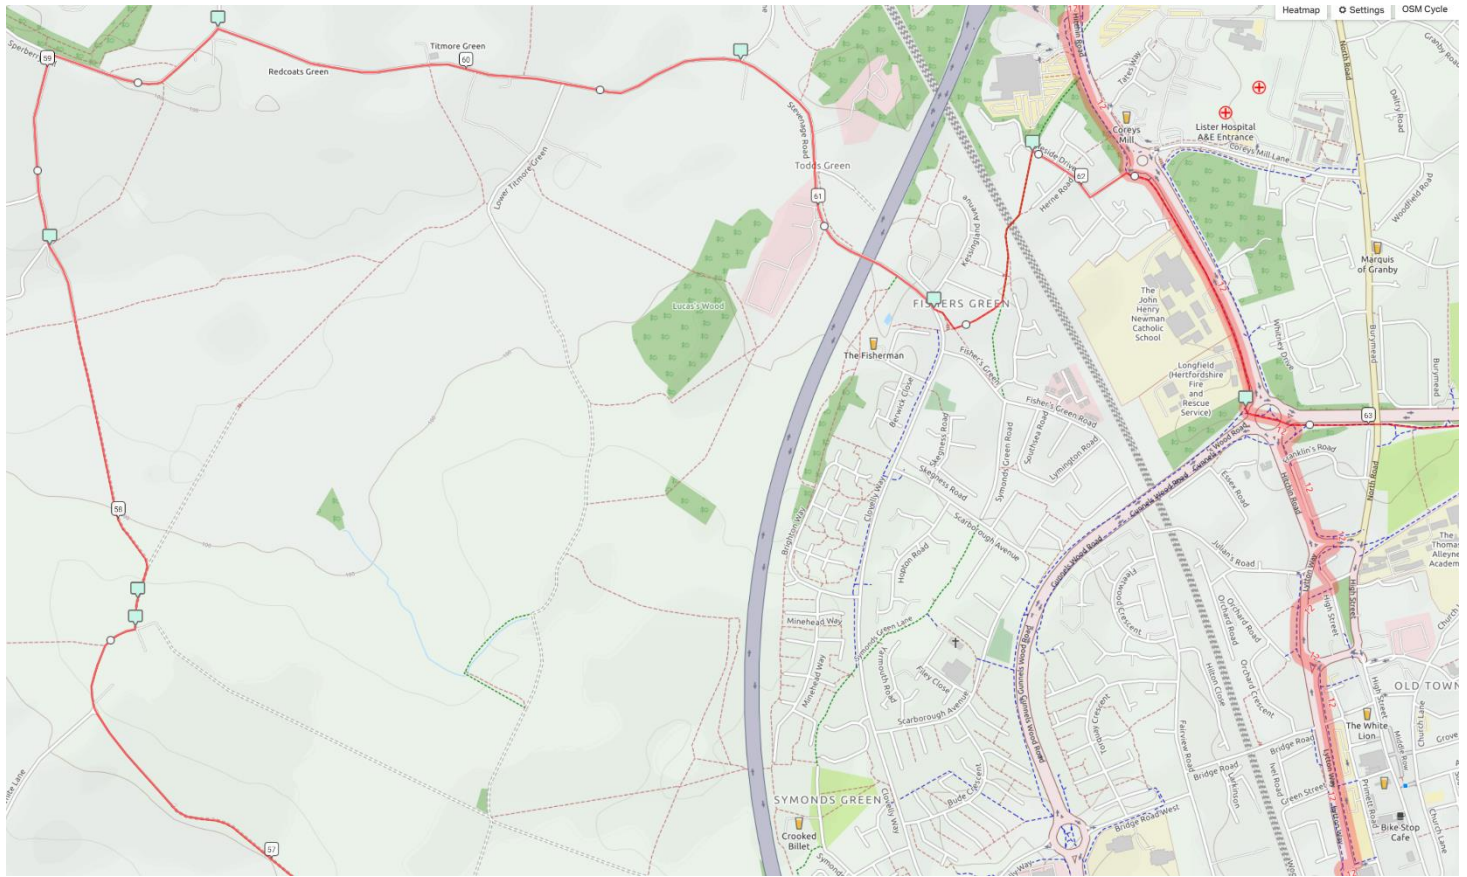

# Route Maps - Circular 65km Off Road Event (OSM Cycle)

Map13

Map 14

# Route Maps - Circular 65km Off Road Event (OSM Cycle)

Map 15

Map 16