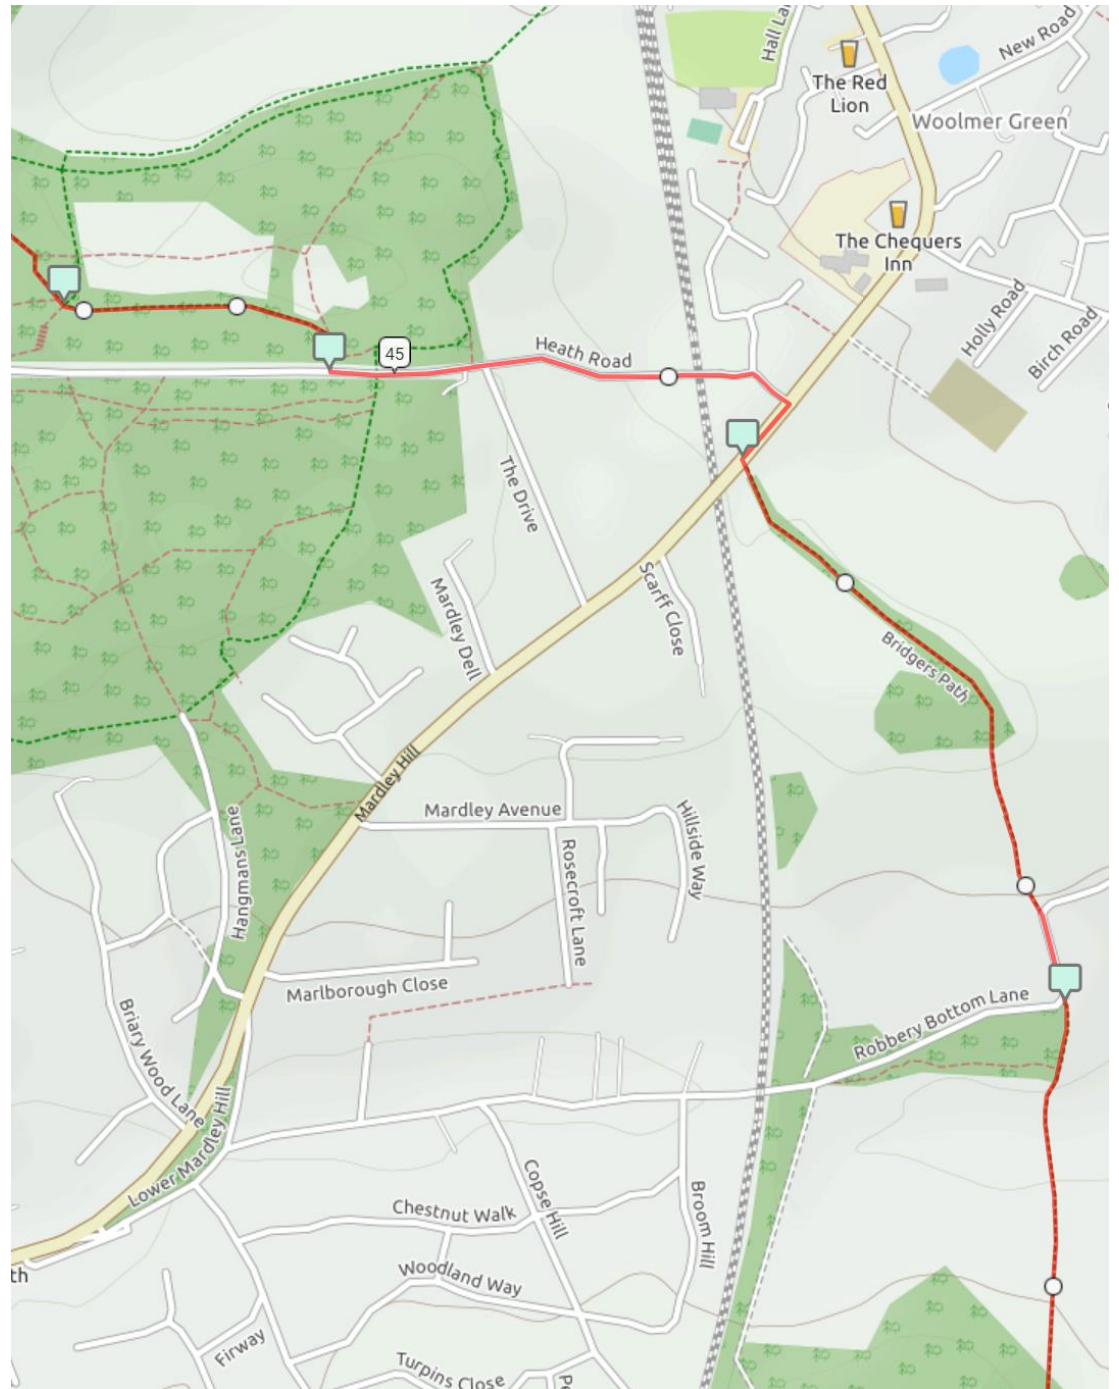

# Route Maps - Circular 65km Off Road Event (OSM Cycle)

Map 9

# Route Maps - Circular 65km Off Road Event (OSM Cycle)

Map 10

Map 11

# Route Maps - Circular 65km Off Road Event (OSM Cycle)

Map13

Map 14