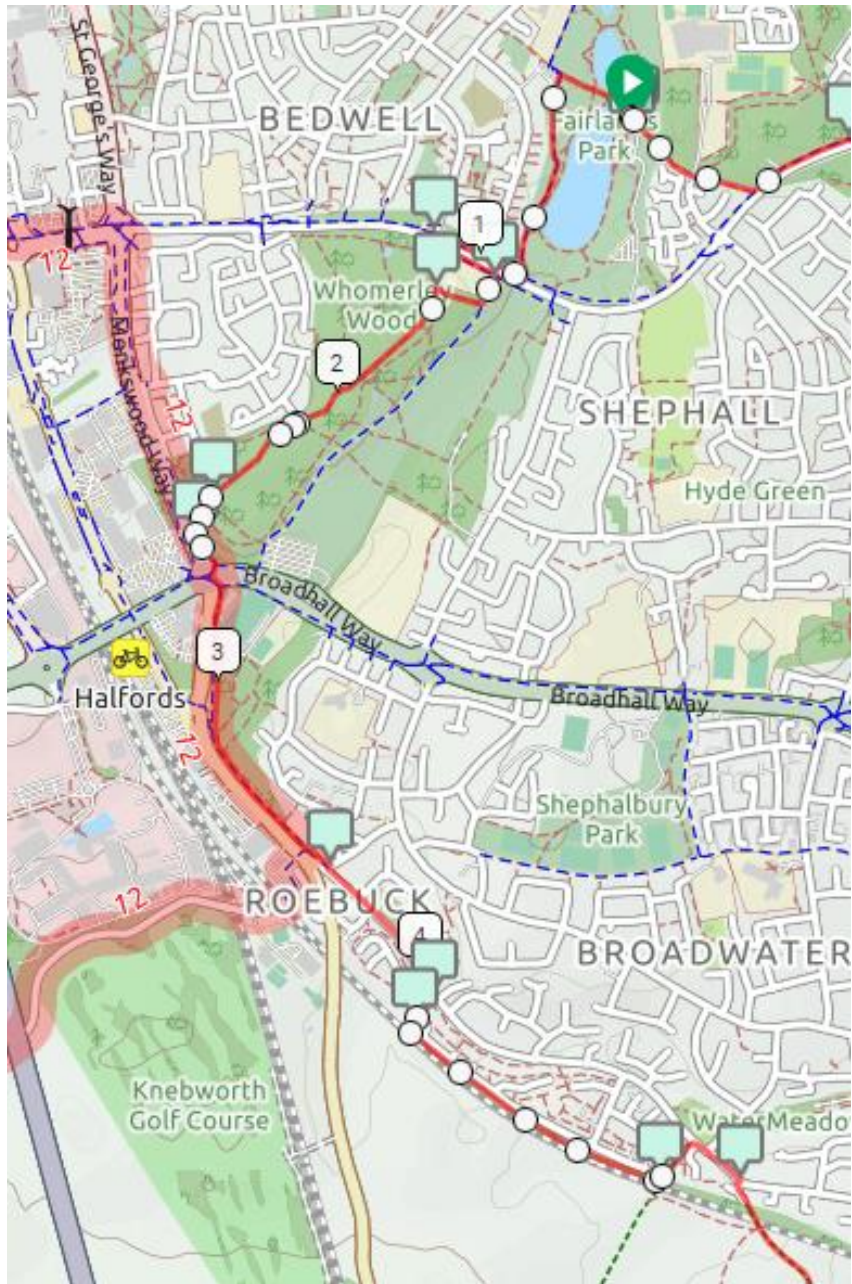

# Route Maps - Circular 65km Off Road Event (OSM Cycle)

Map 1

Map 2

# Route Maps - Circular 65km Off Road Event (OSM Cycle)

Map 10

Map 11

# Route Maps - Circular 65km Off Road Event (OSM Cycle)

Map13

Map 14

# Route Maps - Circular 65km Off Road Event (OSM Cycle)

Map 15

Map 16