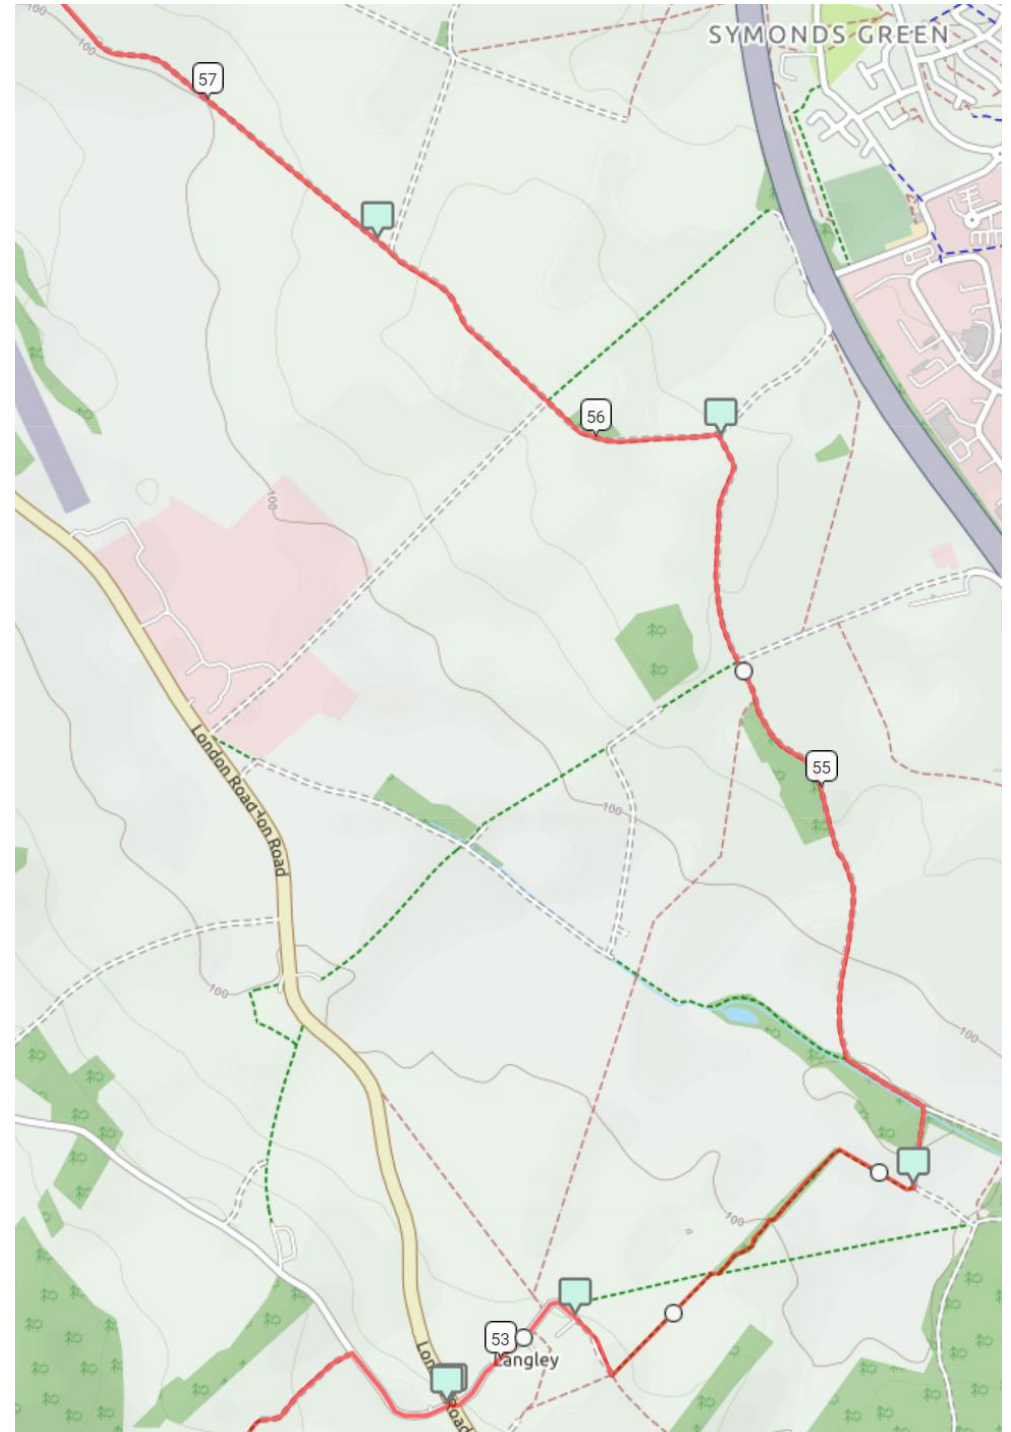

# Route Maps - Circular 65km Off Road Event (OSM Cycle)

Map 9

# Route Maps - Circular 65km Off Road Event (OSM Cycle)

Map 10

Map 11

# Route Maps - Circular 65km Off Road Event (OSM Cycle)

Map13

Map 14

# Route Maps - Circular 65km Off Road Event (OSM Cycle)

Map 15

Map 16