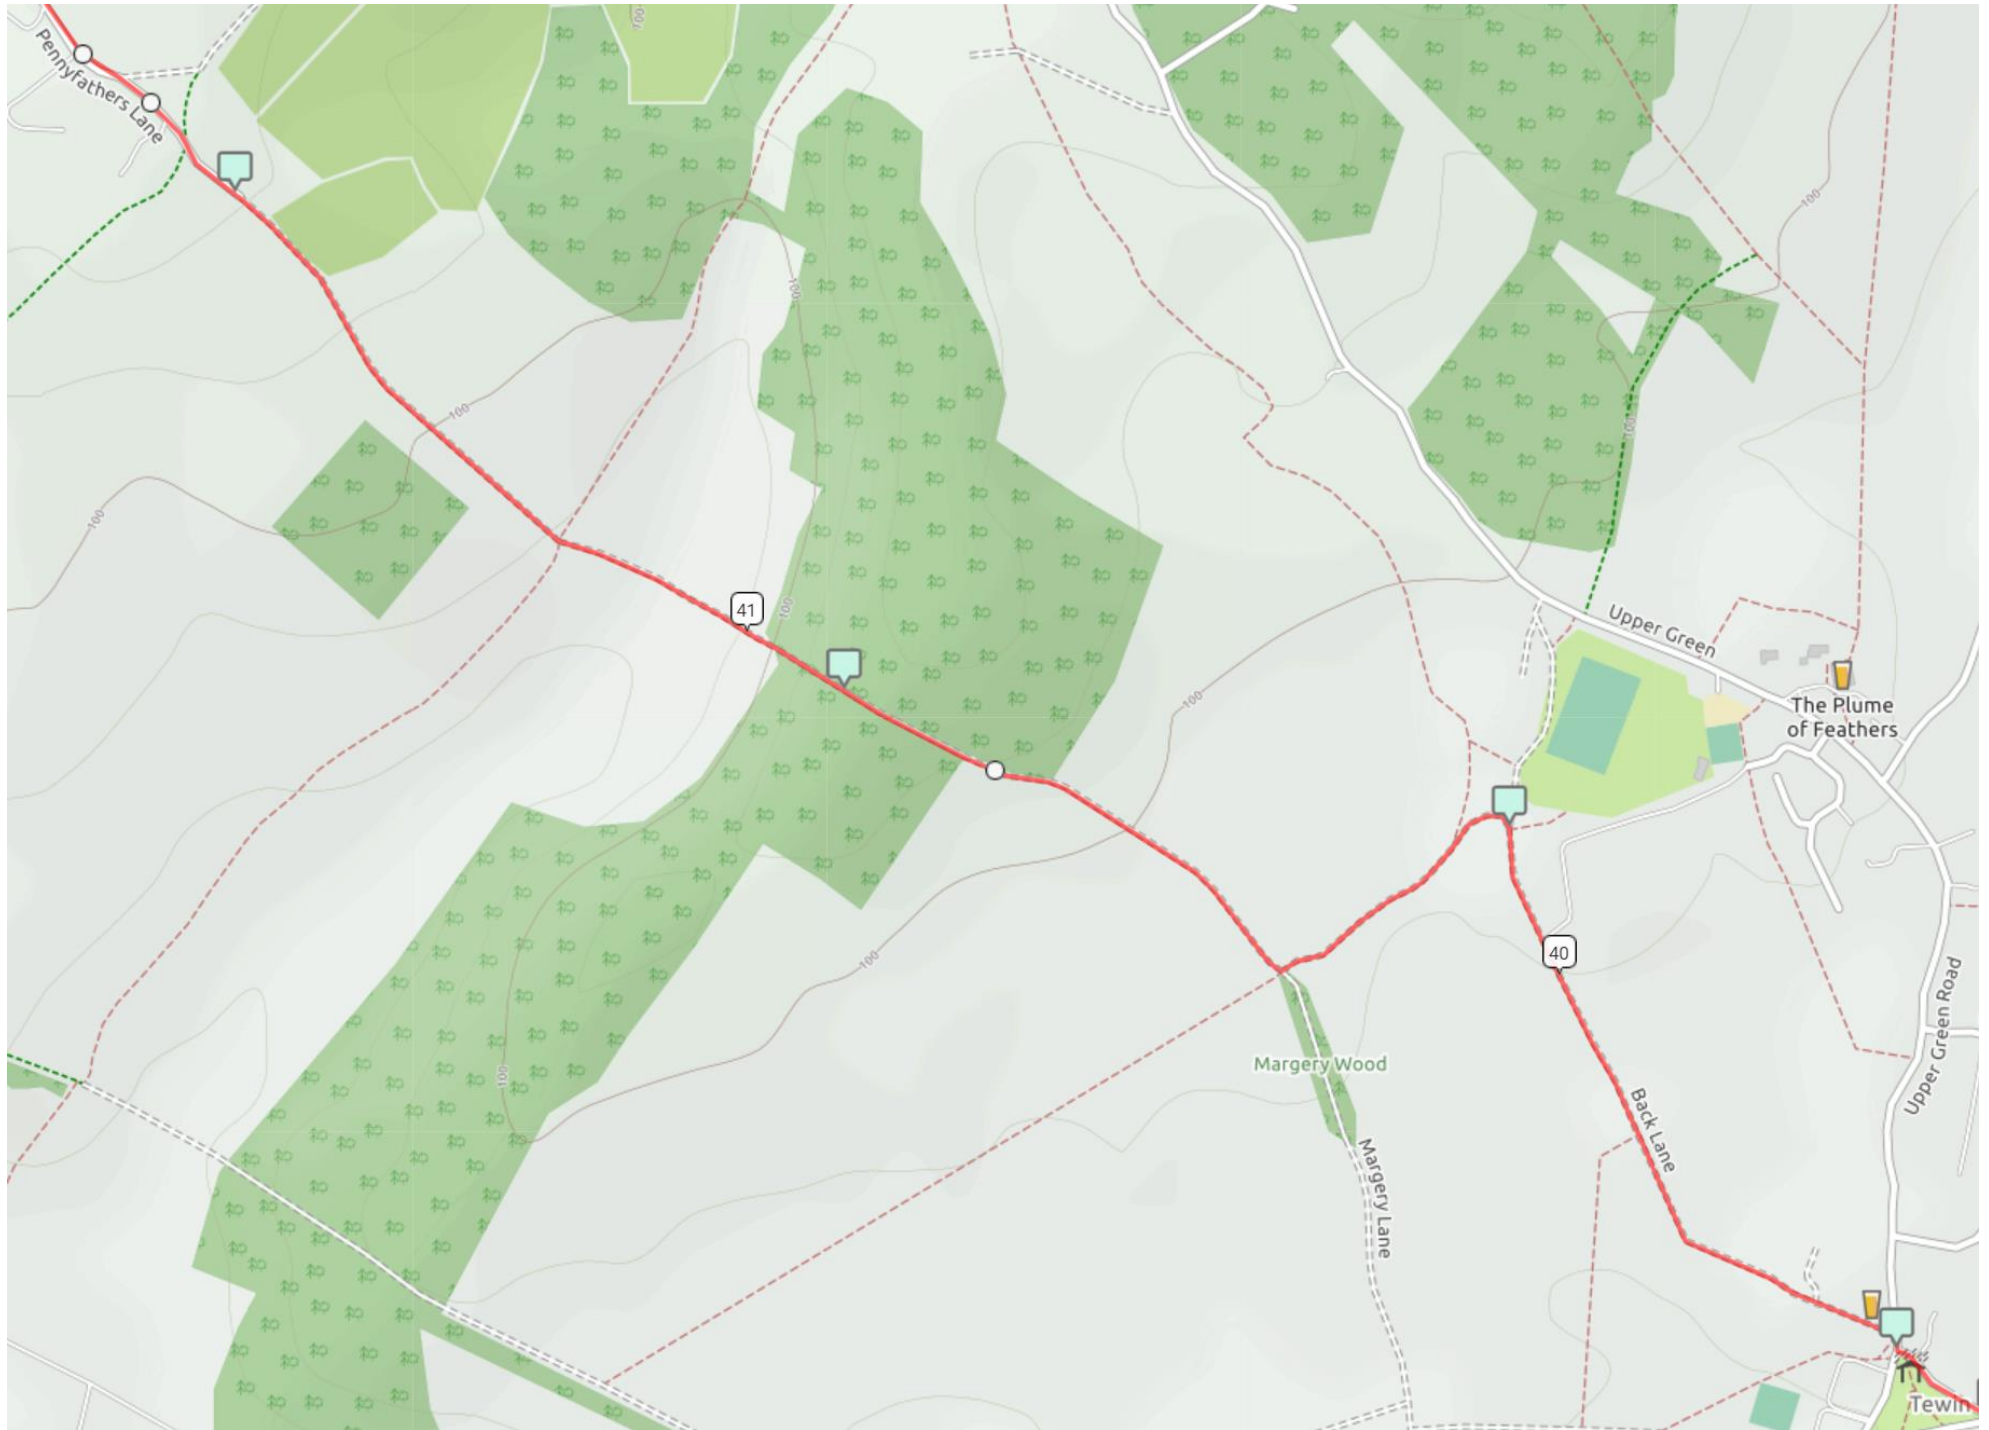

Map 8

Route Maps - Circular 65km Off Road Event (OSM Cycle)

Map 9