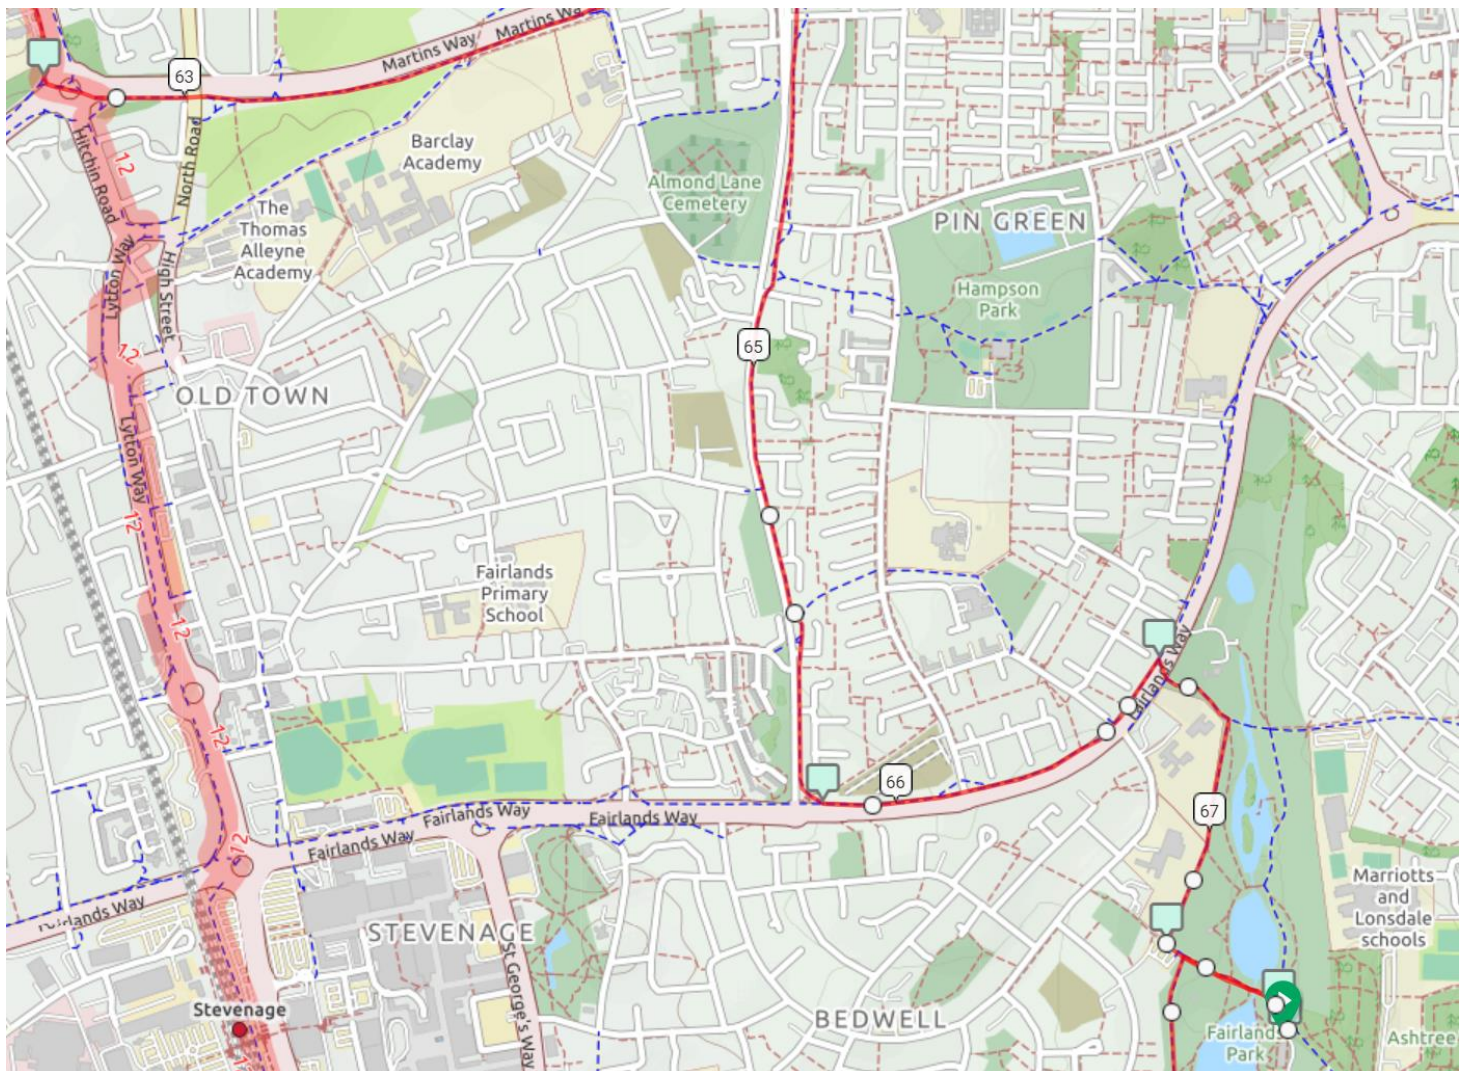

# Route Maps - Circular 65km Off Road Event (OSM Cycle)

Map 10

Map 11

# Route Maps - Circular 65km Off Road Event (OSM Cycle)

Map13

Map 14

# Route Maps - Circular 65km Off Road Event (OSM Cycle)

Map 15

Map 16