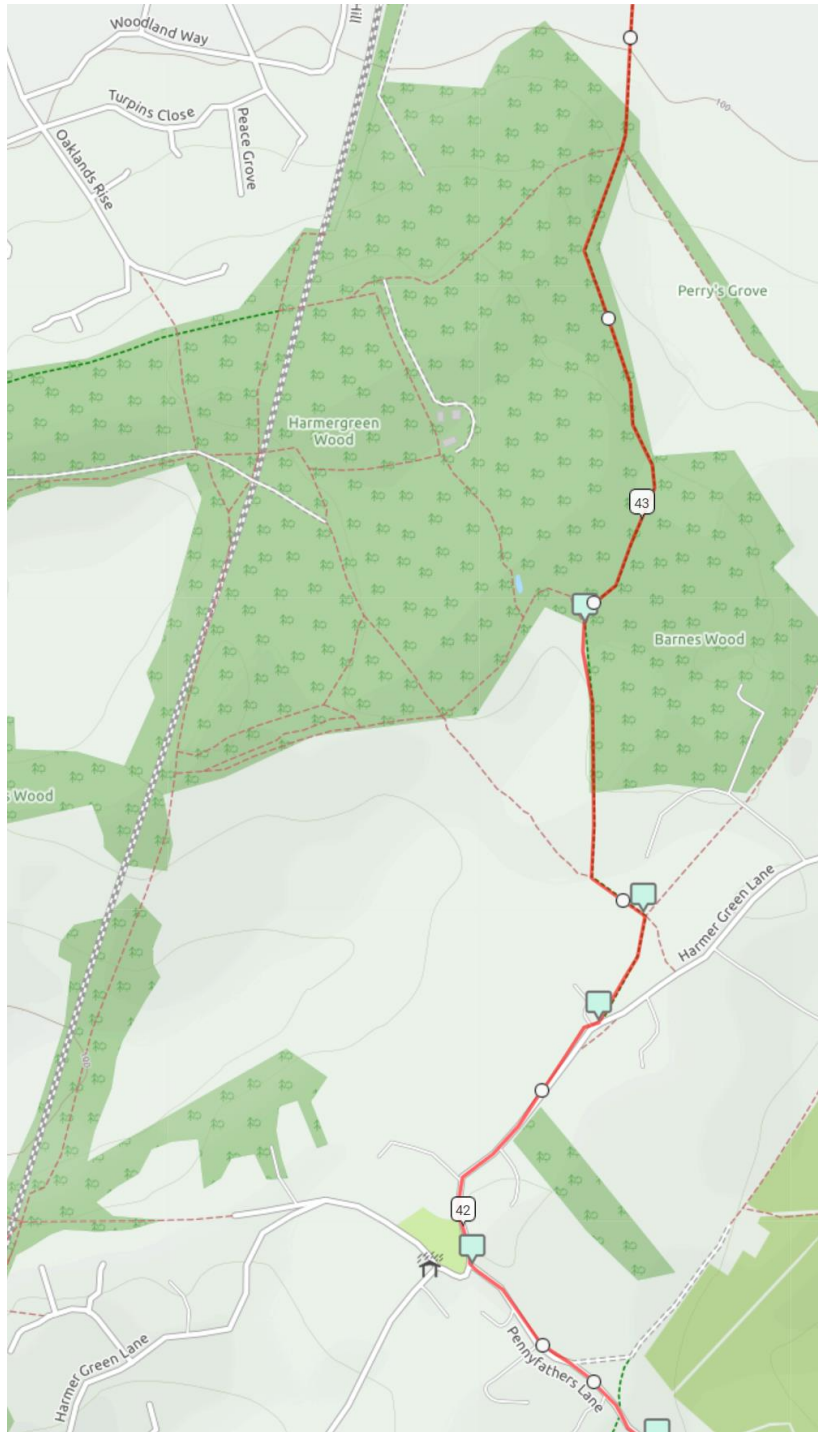

# Route Maps - Circular 65km Off Road Event (OSM Cycle)

Map 7

# Route Maps - Circular 65km Off Road Event (OSM Cycle)

Map 8

# Route Maps - Circular 65km Off Road Event (OSM Cycle)

Map 9

# Route Maps - Circular 65km Off Road Event (OSM Cycle)

Map 10

Map 11