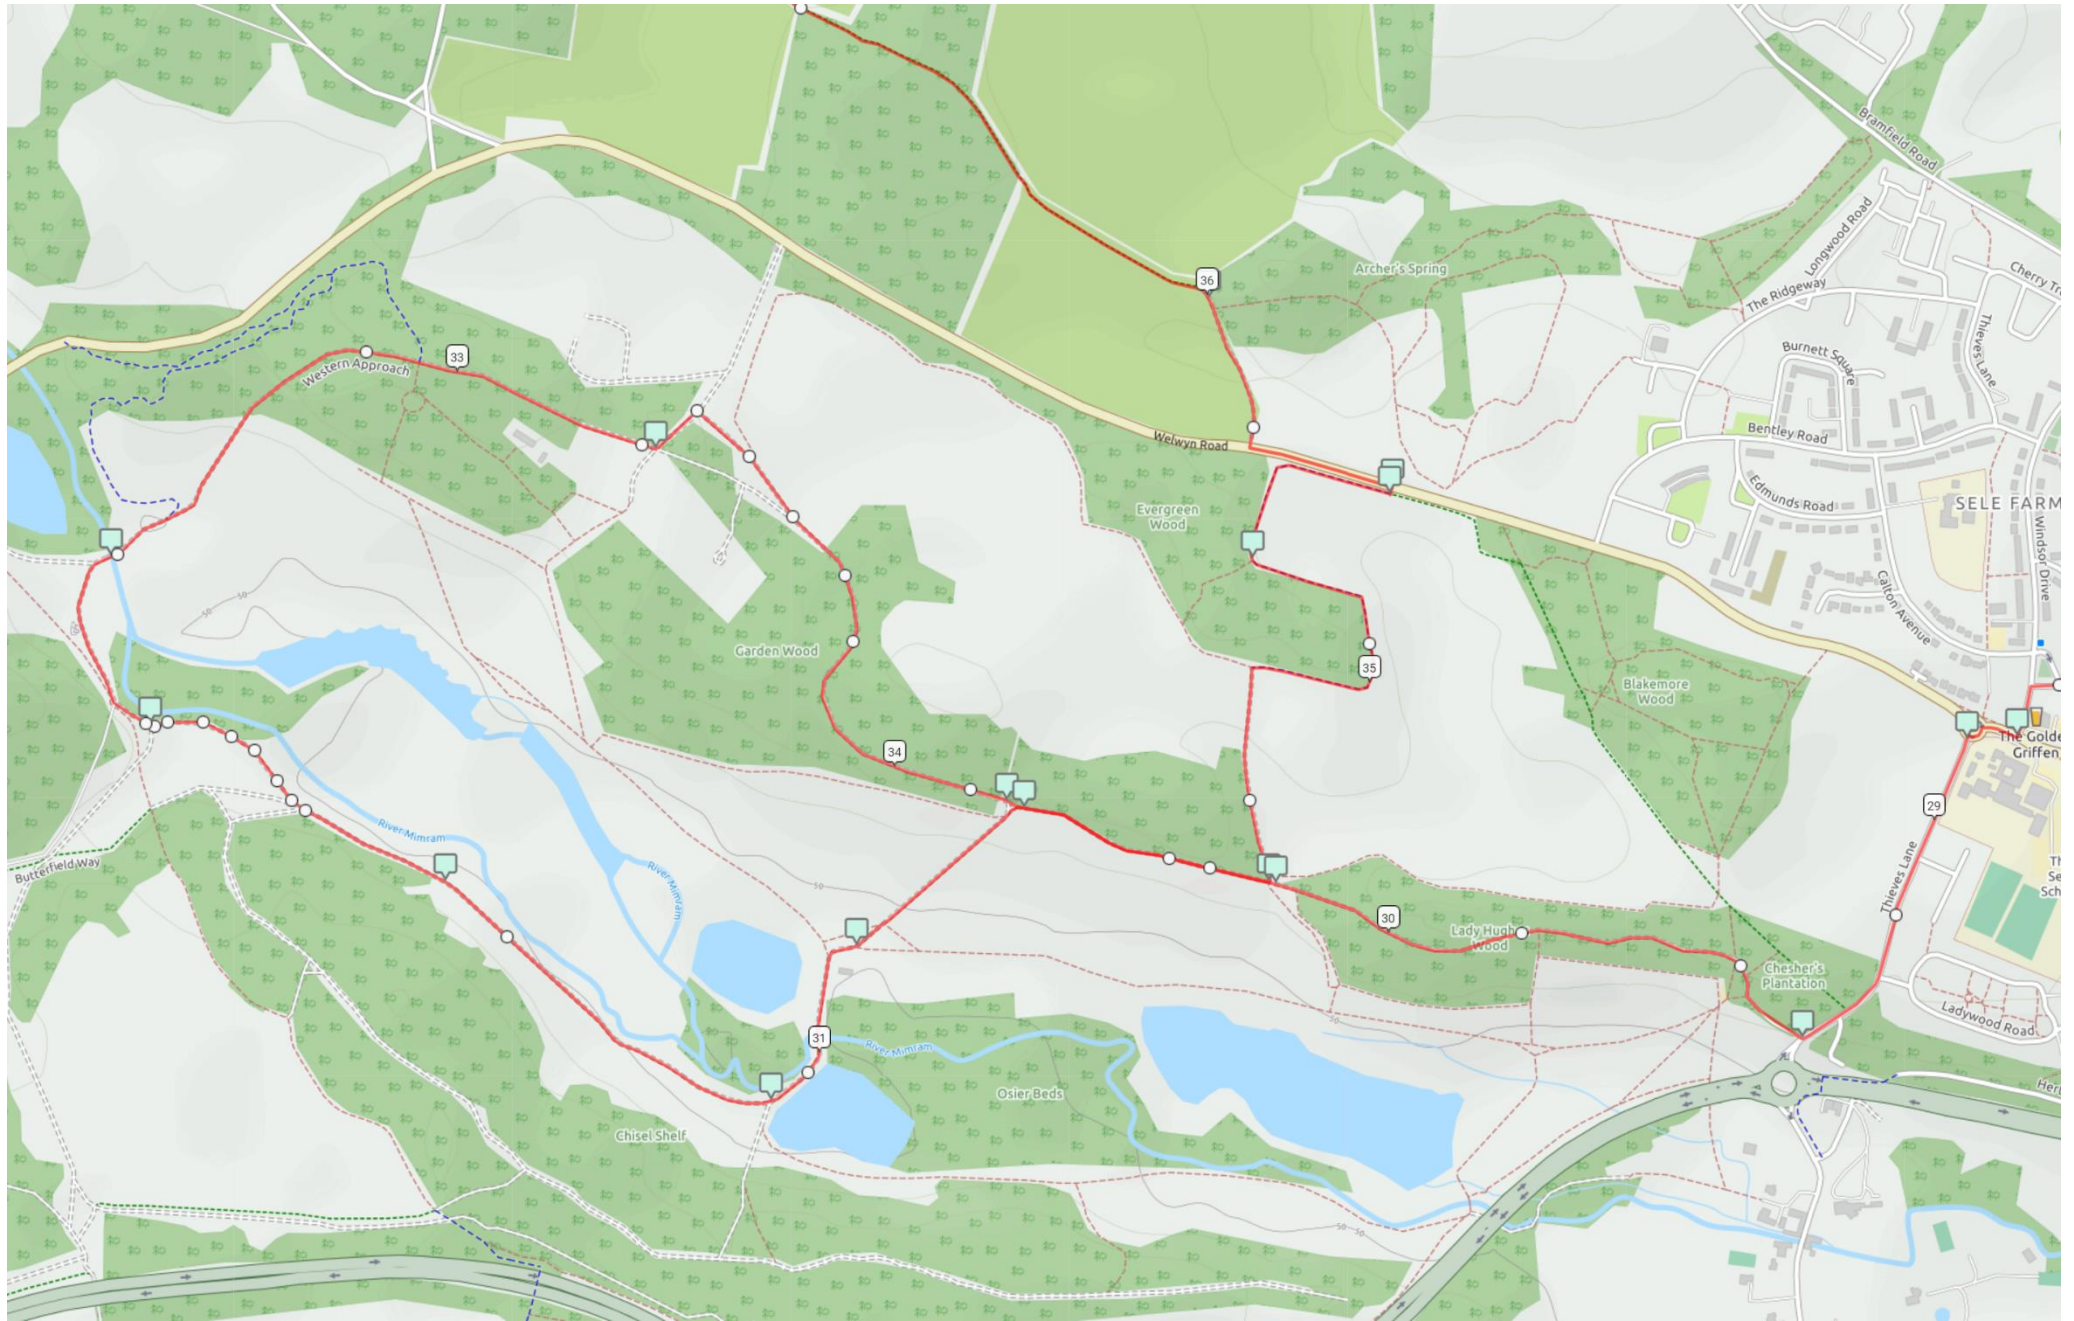

# Route Maps - Circular 65km Off Road Event (OSM Cycle)

Map 5

# Route Maps - Circular 65km Off Road Event (OSM Cycle)

Map 6

# Route Maps - Circular 65km Off Road Event (OSM Cycle)

Map 7