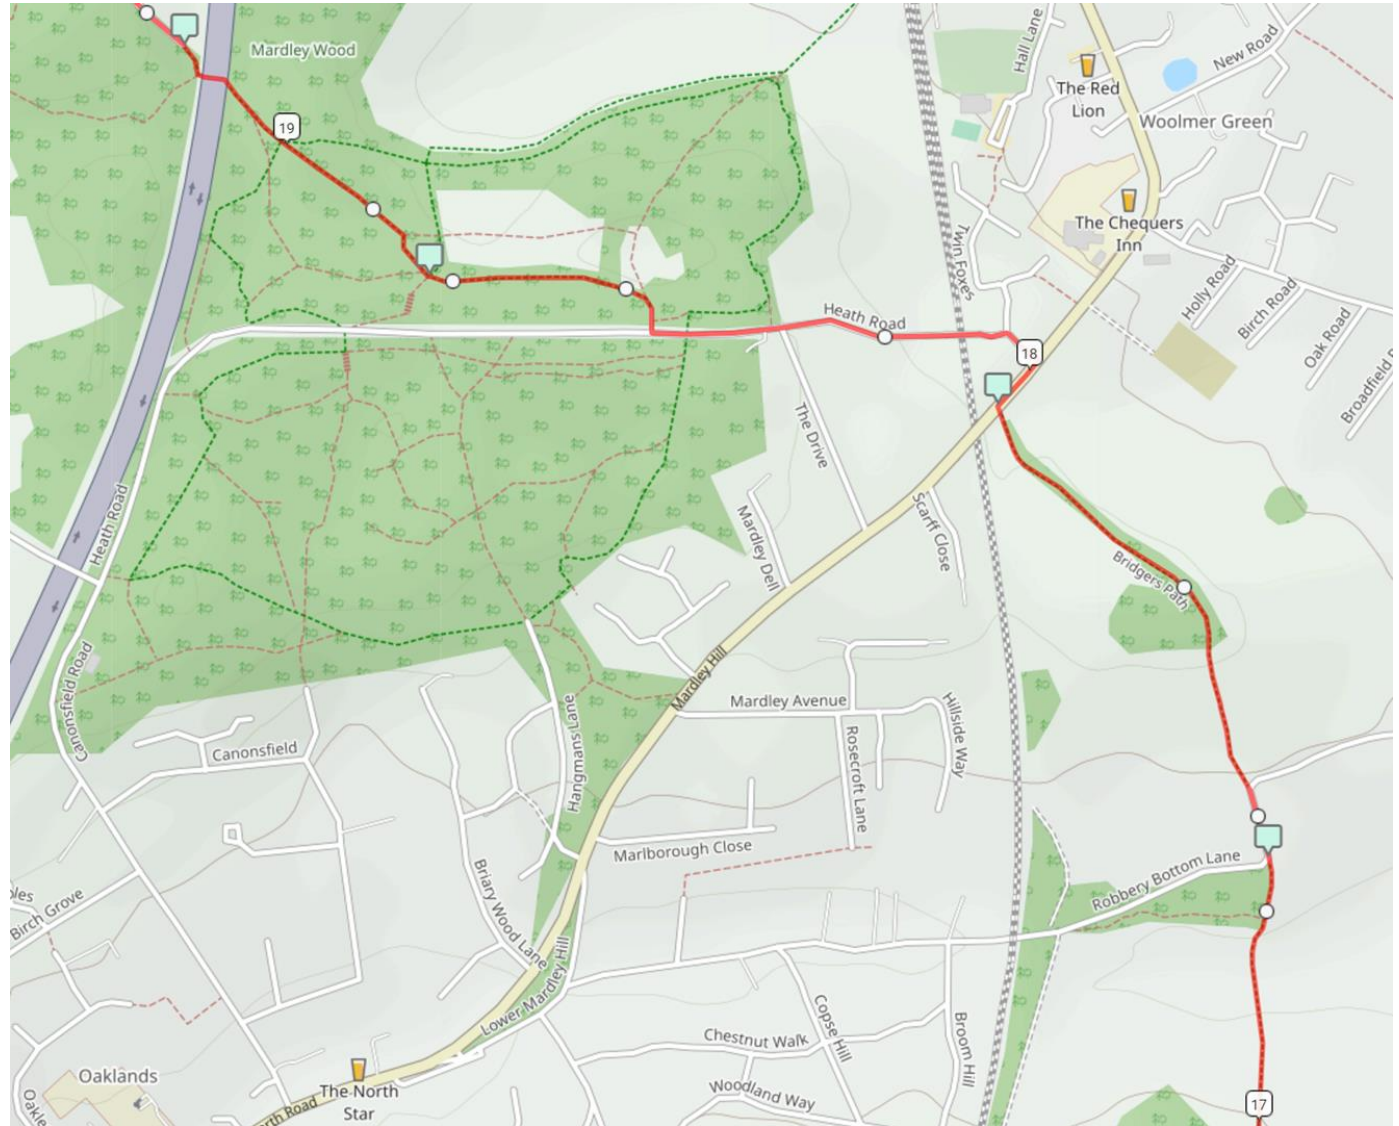

Route Maps - Circular 65km Off Road Event (from Hertford)

Map 1

Route Maps - Circular 65km Off Road Event (from Hertford)

Map 2

Route Maps - Circular 65km Off Road Event (from Hertford)

Map 3

Route Maps - Circular 65km Off Road Event (from Hertford)

Map 4

Route Maps - Circular 65km Off Road Event (from Hertford)

Map 5

Map 6

Route Maps - Circular 65km Off Road Event (from Hertford)

Map 7

Route Maps - Circular 65km Off Road Event (from Hertford)

Map 8

Map 9

Route Maps - Circular 65km Off Road Event (from Hertford)

Map 10

Map 11

Route Maps - Circular 65km Off Road Event (from Hertford)

Map 12

Map 13

Route Maps - Circular 65km Off Road Event (from Hertford)

Map 14

Route Maps - Circular 65km Off Road Event (from Hertford)

Route Maps - Circular 65km Off Road Event (from Hertford)

Map 16