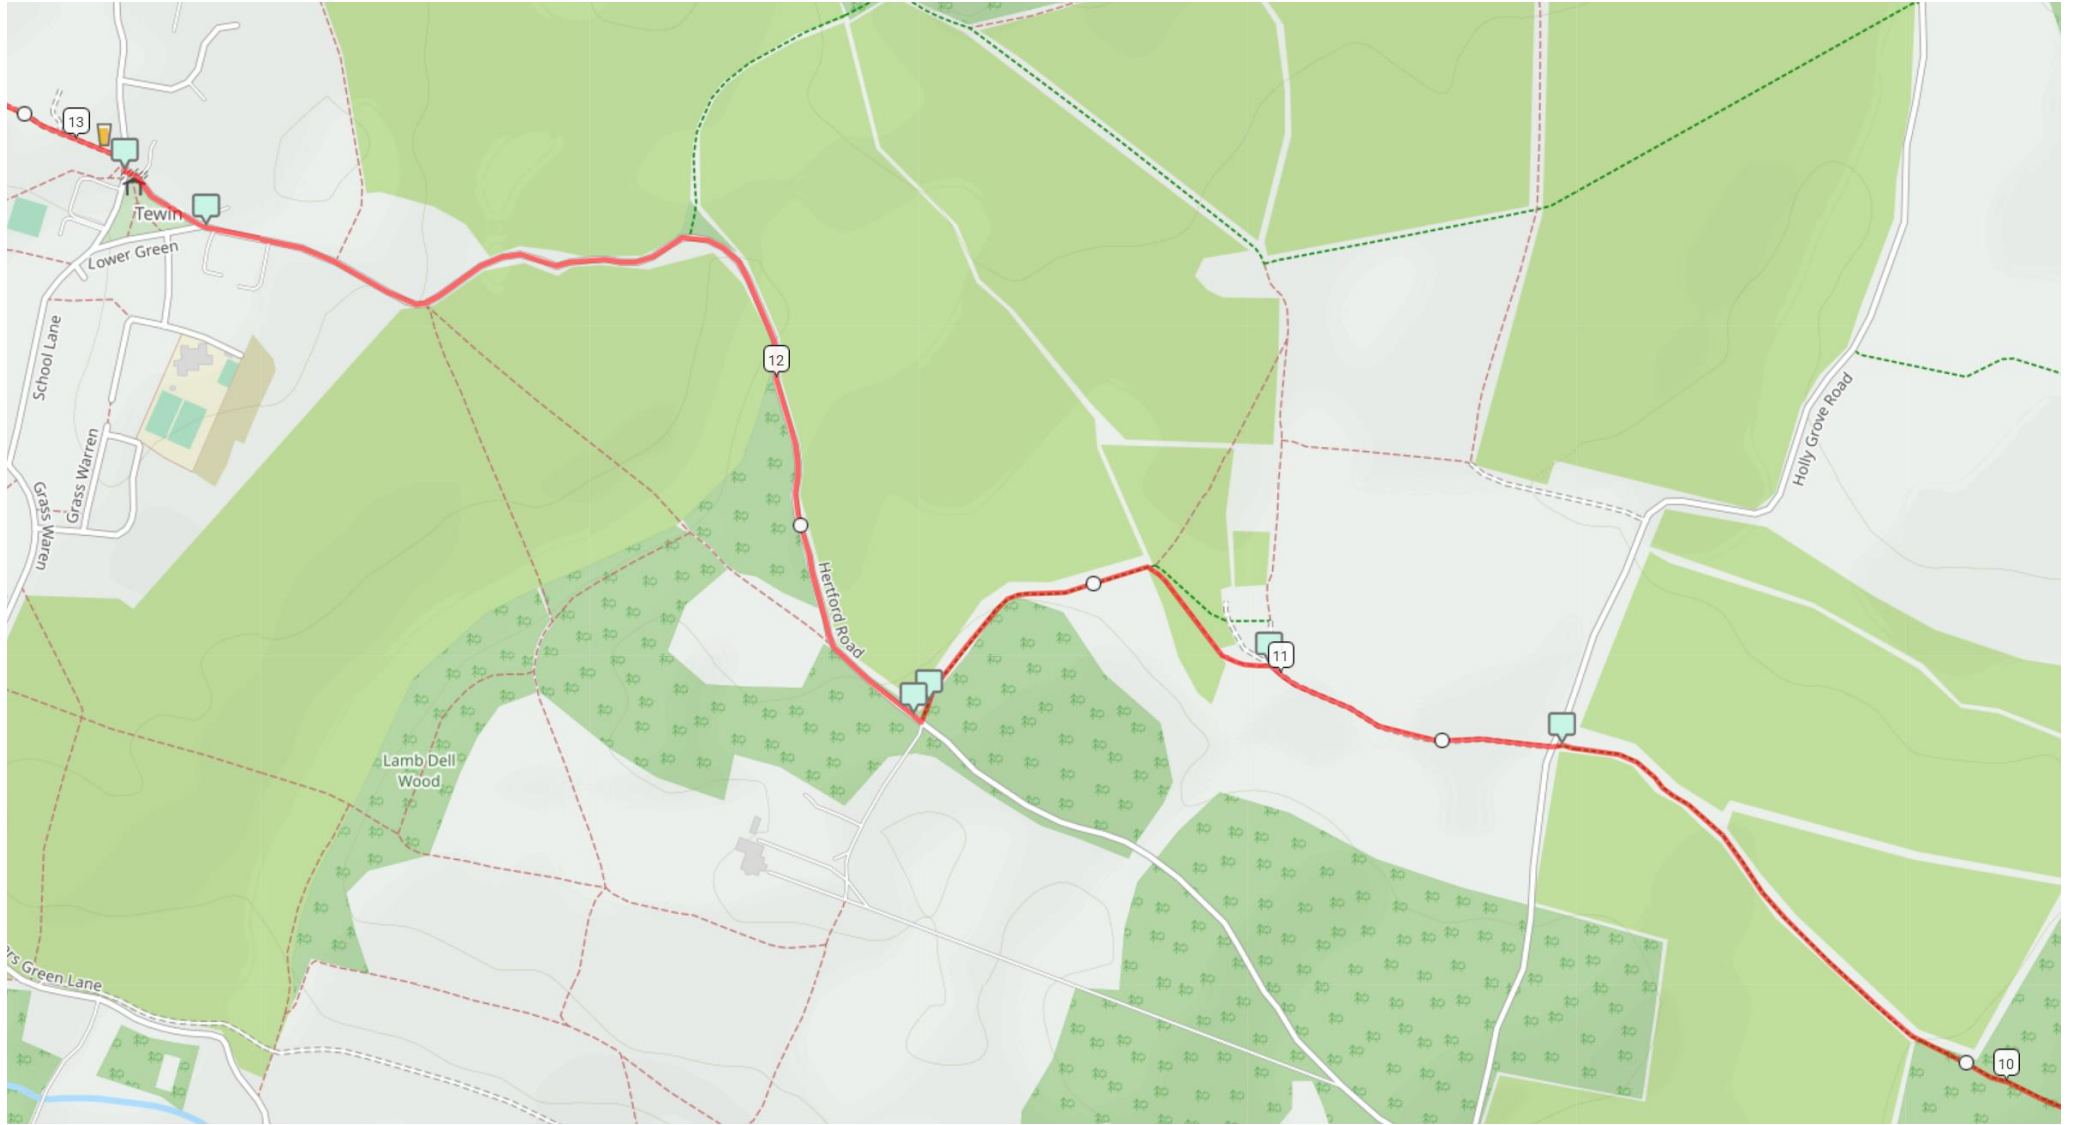

Route Maps - Circular 65km Off Road Event (from Hertford)

Map 1

Route Maps - Circular 65km Off Road Event (from Hertford)

Map 2

Route Maps - Circular 65km Off Road Event (from Hertford)

Map 3

Route Maps - Circular 65km Off Road Event (from Hertford)

Map 4

Route Maps - Circular 65km Off Road Event (from Hertford)

Map 5

Map 6

Route Maps - Circular 65km Off Road Event (from Hertford)

Map 7

Route Maps - Circular 65km Off Road Event (from Hertford)

Map 8

Map 9

Route Maps - Circular 65km Off Road Event (from Hertford)

Map 10

Map 11

Route Maps - Circular 65km Off Road Event (from Hertford)

Map 12

Map 13

Route Maps - Circular 65km Off Road Event (from Hertford)

Map 14

Route Maps - Circular 65km Off Road Event (from Hertford)

Route Maps - Circular 65km Off Road Event (from Hertford)

Map 16