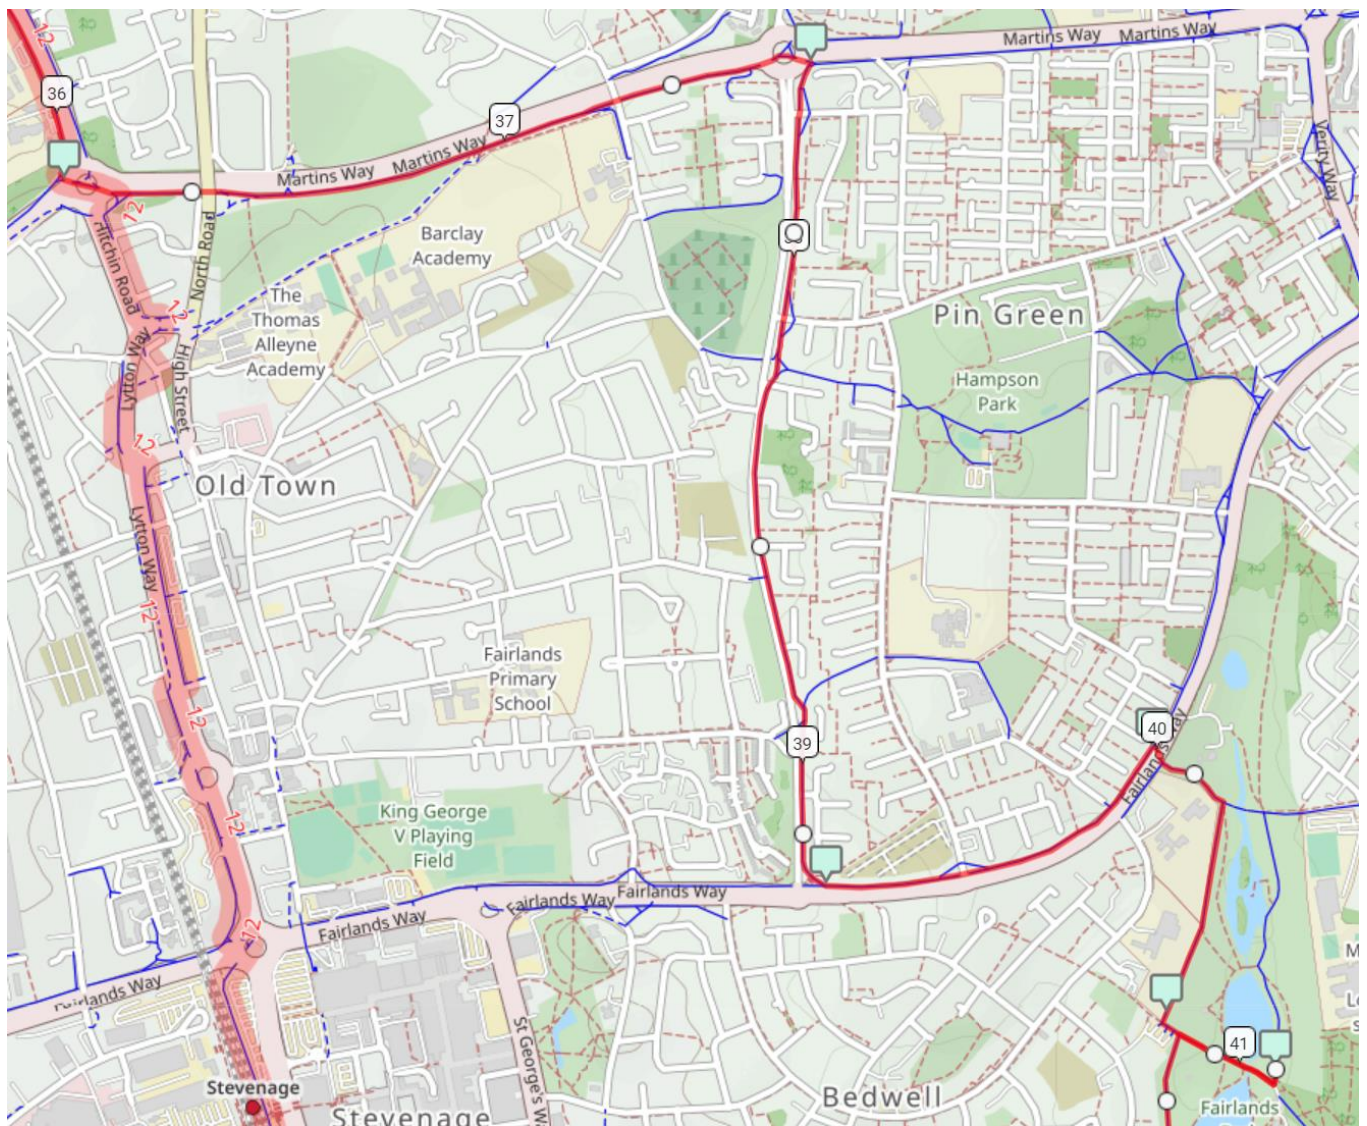

Route Maps - Circular 65km Off Road Event (from Hertford)

Map 1

Route Maps - Circular 65km Off Road Event (from Hertford)

Map 2

Route Maps - Circular 65km Off Road Event (from Hertford)

Map 3

Route Maps - Circular 65km Off Road Event (from Hertford)

Map 4

Route Maps - Circular 65km Off Road Event (from Hertford)

Map 5

Map 6

Route Maps - Circular 65km Off Road Event (from Hertford)

Map 7

Route Maps - Circular 65km Off Road Event (from Hertford)

Map 8

Map 9

Route Maps - Circular 65km Off Road Event (from Hertford)

Map 10

Map 11

Route Maps - Circular 65km Off Road Event (from Hertford)

Map 12

Map 13

Route Maps - Circular 65km Off Road Event (from Hertford)

Map 14

Route Maps - Circular 65km Off Road Event (from Hertford)

Route Maps - Circular 65km Off Road Event (from Hertford)

Map 16