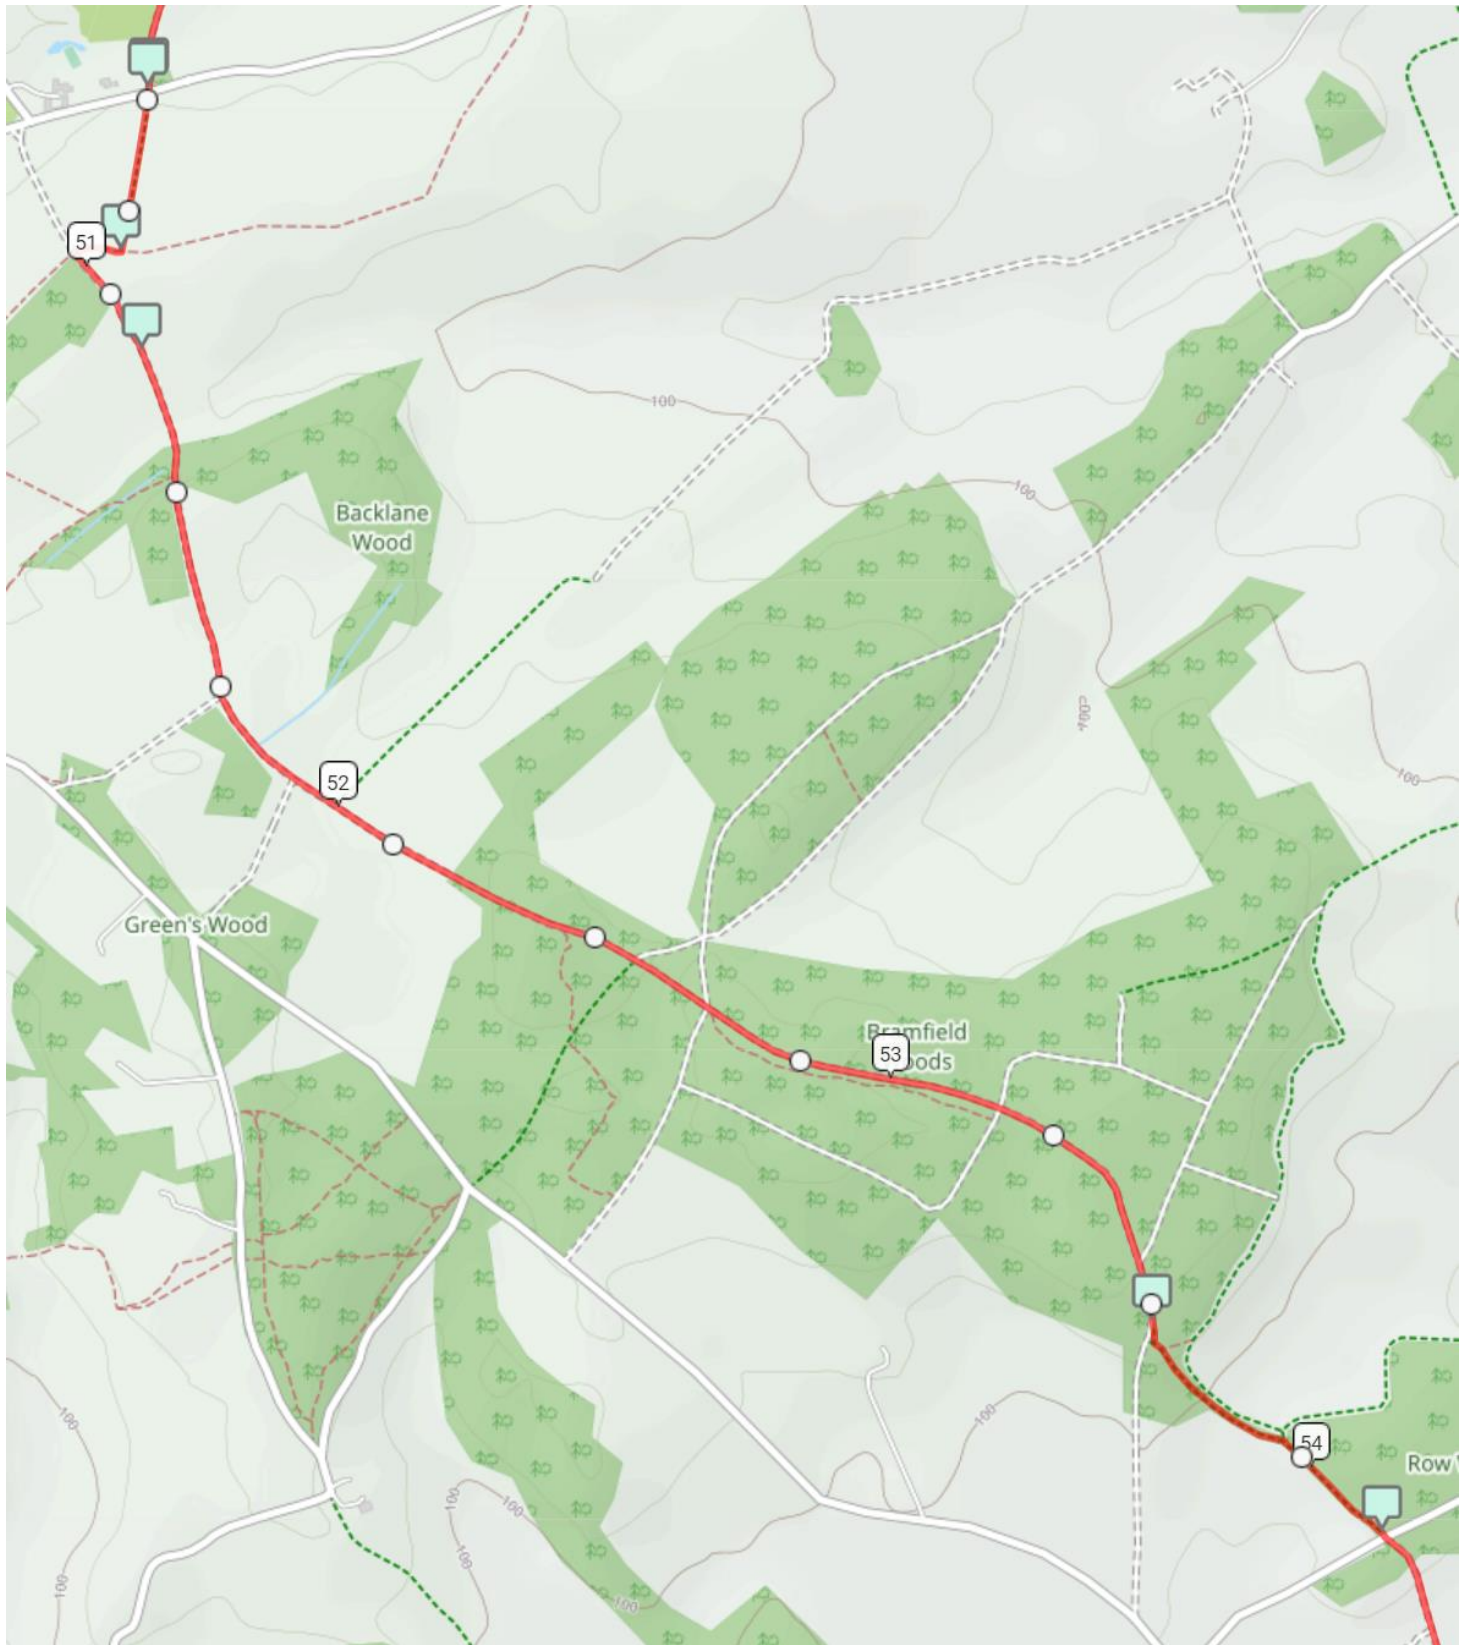

Route Maps - Circular 65km Off Road Event (from Hertford)

Map 1

Route Maps - Circular 65km Off Road Event (from Hertford)

Map 2

Route Maps - Circular 65km Off Road Event (from Hertford)

Map 3

Route Maps - Circular 65km Off Road Event (from Hertford)

Map 4

Route Maps - Circular 65km Off Road Event (from Hertford)

Map 5

Map 6

Route Maps - Circular 65km Off Road Event (from Hertford)

Map 7

Route Maps - Circular 65km Off Road Event (from Hertford)

Map 8

Map 9

Route Maps - Circular 65km Off Road Event (from Hertford)

Map 10

Map 11

Route Maps - Circular 65km Off Road Event (from Hertford)

Map 12

Map 13

Route Maps - Circular 65km Off Road Event (from Hertford)

Map 14

Route Maps - Circular 65km Off Road Event (from Hertford)

Route Maps - Circular 65km Off Road Event (from Hertford)

Map 16