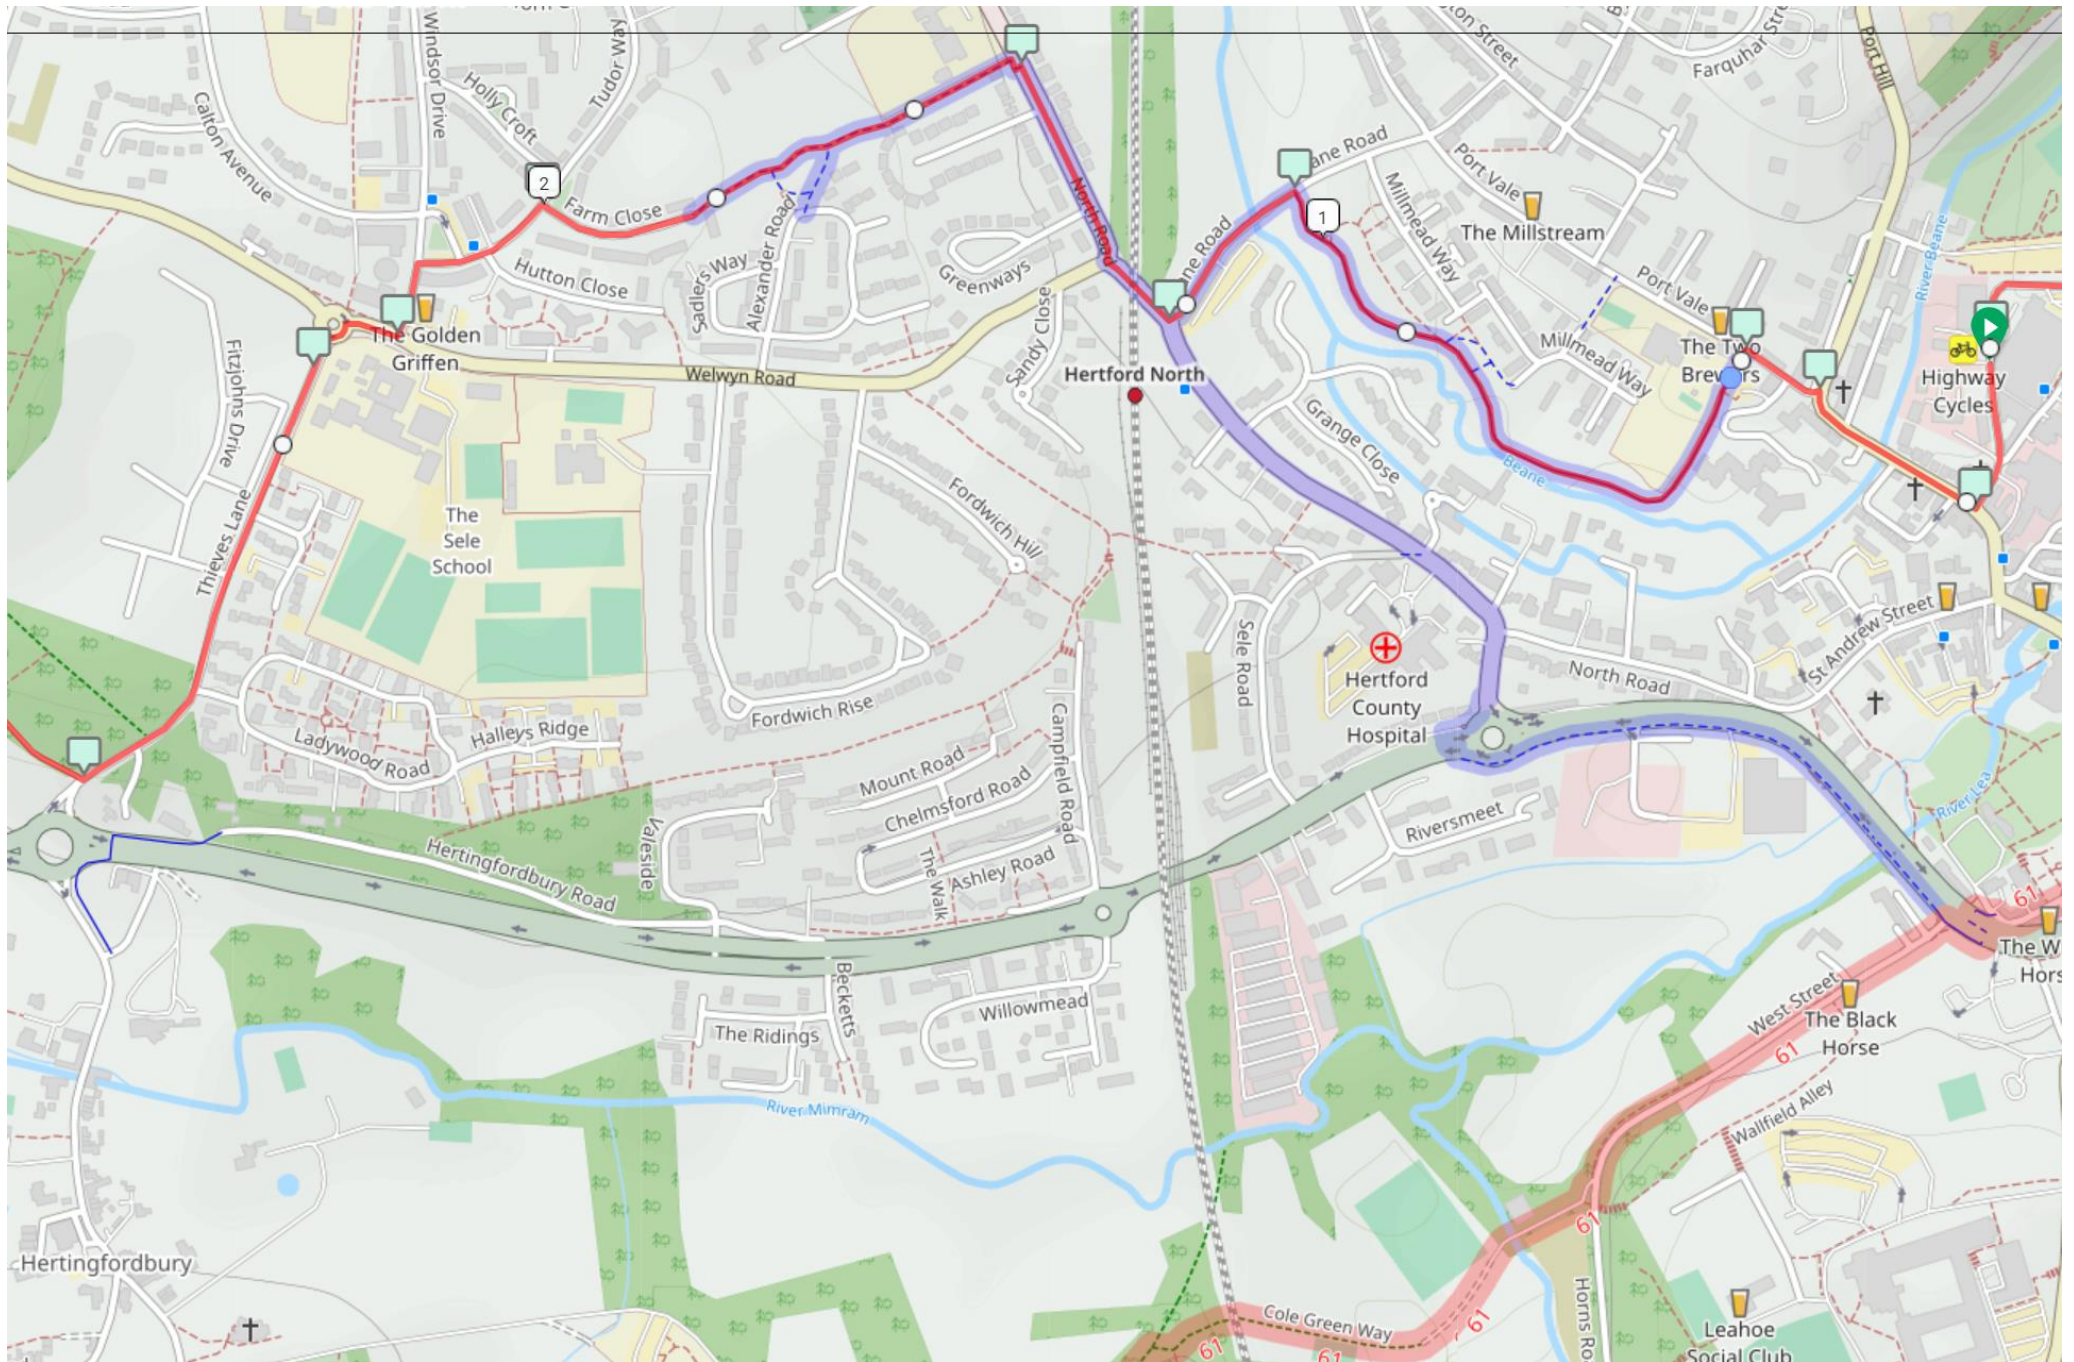

Route Maps - Circular 65km Off Road Event (from Hertford)

Map 1

Route Maps - Circular 65km Off Road Event (from Hertford)

Map 2

Route Maps - Circular 65km Off Road Event (from Hertford)

Map 3

Route Maps - Circular 65km Off Road Event (from Hertford)

Map 4

Route Maps - Circular 65km Off Road Event (from Hertford)

Map 5

Map 6

Route Maps - Circular 65km Off Road Event (from Hertford)

Map 7

Route Maps - Circular 65km Off Road Event (from Hertford)

Map 8

Map 9

Route Maps - Circular 65km Off Road Event (from Hertford)

Map 10

Map 11

Route Maps - Circular 65km Off Road Event (from Hertford)

Map 12

Map 13

Route Maps - Circular 65km Off Road Event (from Hertford)

Map 14

Route Maps - Circular 65km Off Road Event (from Hertford)

Route Maps - Circular 65km Off Road Event (from Hertford)

Map 16