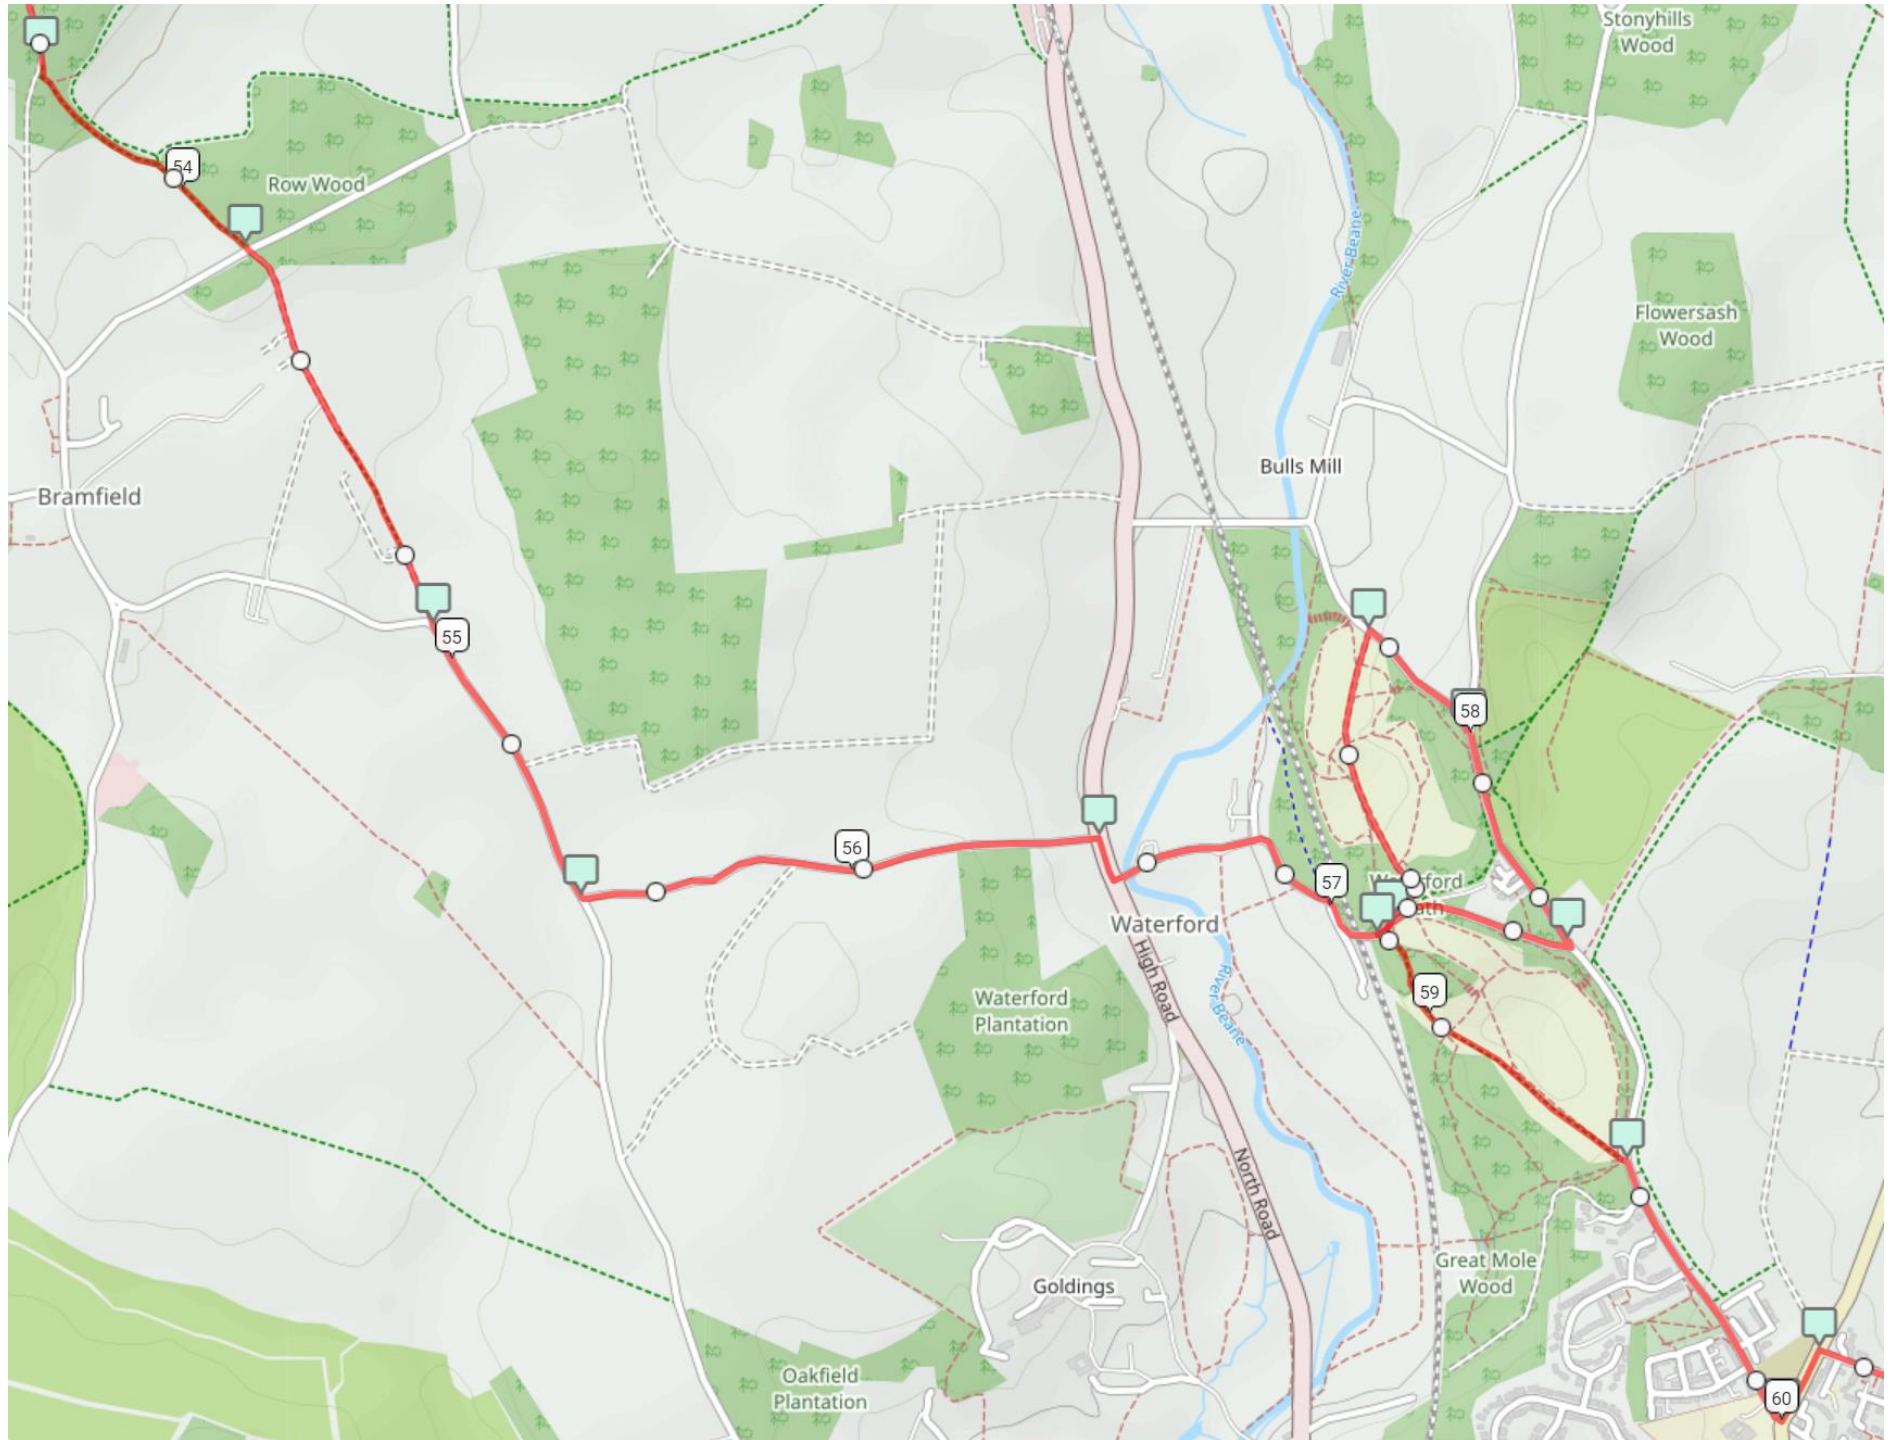

Route Maps - Circular 65km Off Road Event (from Hertford)

Map 1

Route Maps - Circular 65km Off Road Event (from Hertford)

Map 2

Route Maps - Circular 65km Off Road Event (from Hertford)

Map 3

Route Maps - Circular 65km Off Road Event (from Hertford)

Map 4

Route Maps - Circular 65km Off Road Event (from Hertford)

Map 5

Map 6

Route Maps - Circular 65km Off Road Event (from Hertford)

Map 7

Route Maps - Circular 65km Off Road Event (from Hertford)

Map 8

Map 9

Route Maps - Circular 65km Off Road Event (from Hertford)

Map 10

Map 11

Route Maps - Circular 65km Off Road Event (from Hertford)

Map 12

Map 13

Route Maps - Circular 65km Off Road Event (from Hertford)

Map 14

Route Maps - Circular 65km Off Road Event (from Hertford)

Route Maps - Circular 65km Off Road Event (from Hertford)

Map 16