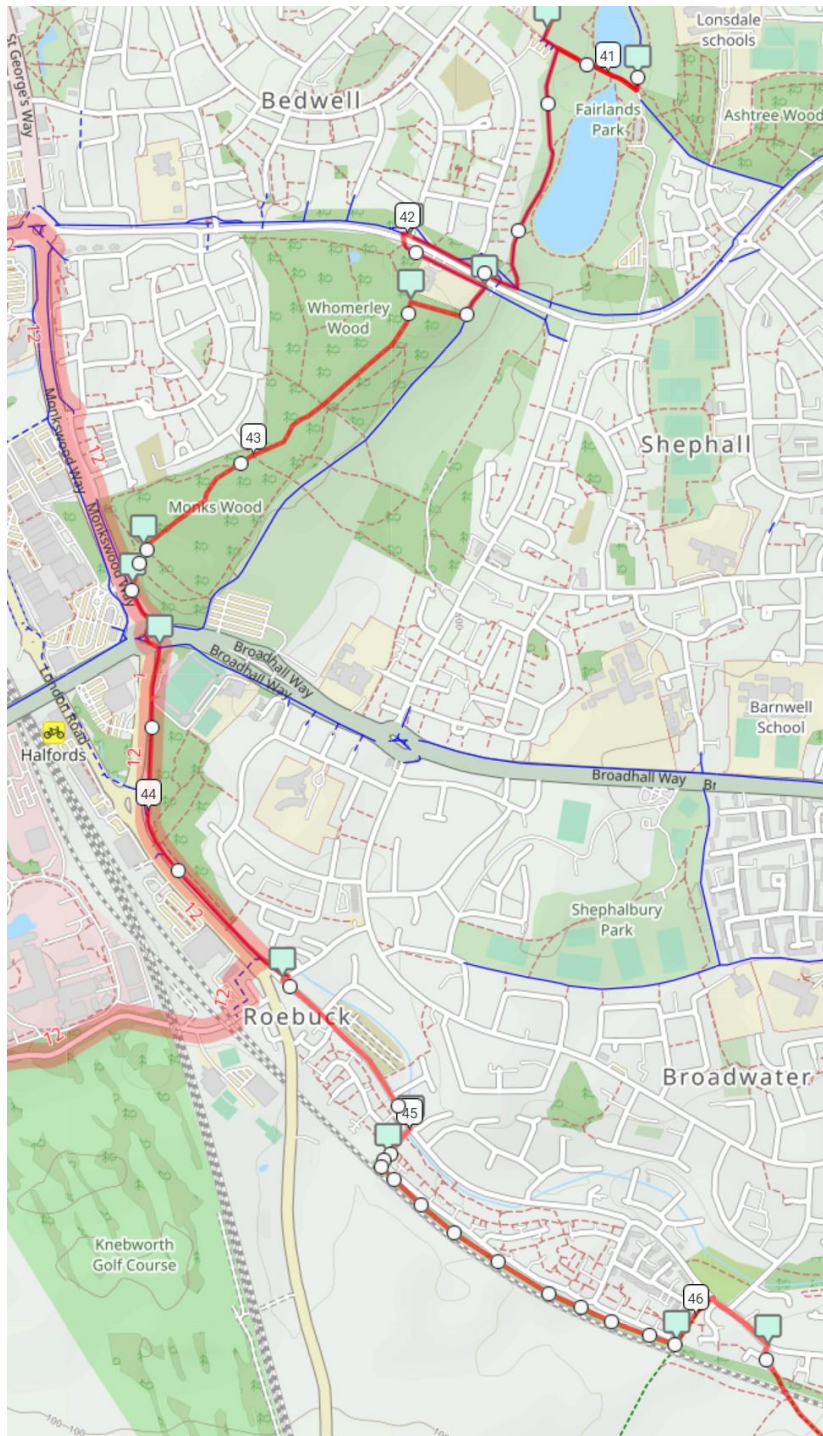

Route Maps - Circular 65km Off Road Event (from Hertford)

Map 1

Route Maps - Circular 65km Off Road Event (from Hertford)

Map 2

Route Maps - Circular 65km Off Road Event (from Hertford)

Map 3

Route Maps - Circular 65km Off Road Event (from Hertford)

Map 4

Route Maps - Circular 65km Off Road Event (from Hertford)

Map 5

Map 6

Route Maps - Circular 65km Off Road Event (from Hertford)

Map 7

Route Maps - Circular 65km Off Road Event (from Hertford)

Map 8

Map 9

Route Maps - Circular 65km Off Road Event (from Hertford)

Map 10

Map 11

Route Maps - Circular 65km Off Road Event (from Hertford)

Map 12

Map 13

Route Maps - Circular 65km Off Road Event (from Hertford)

Map 14

Route Maps - Circular 65km Off Road Event (from Hertford)

Route Maps - Circular 65km Off Road Event (from Hertford)

Map 16