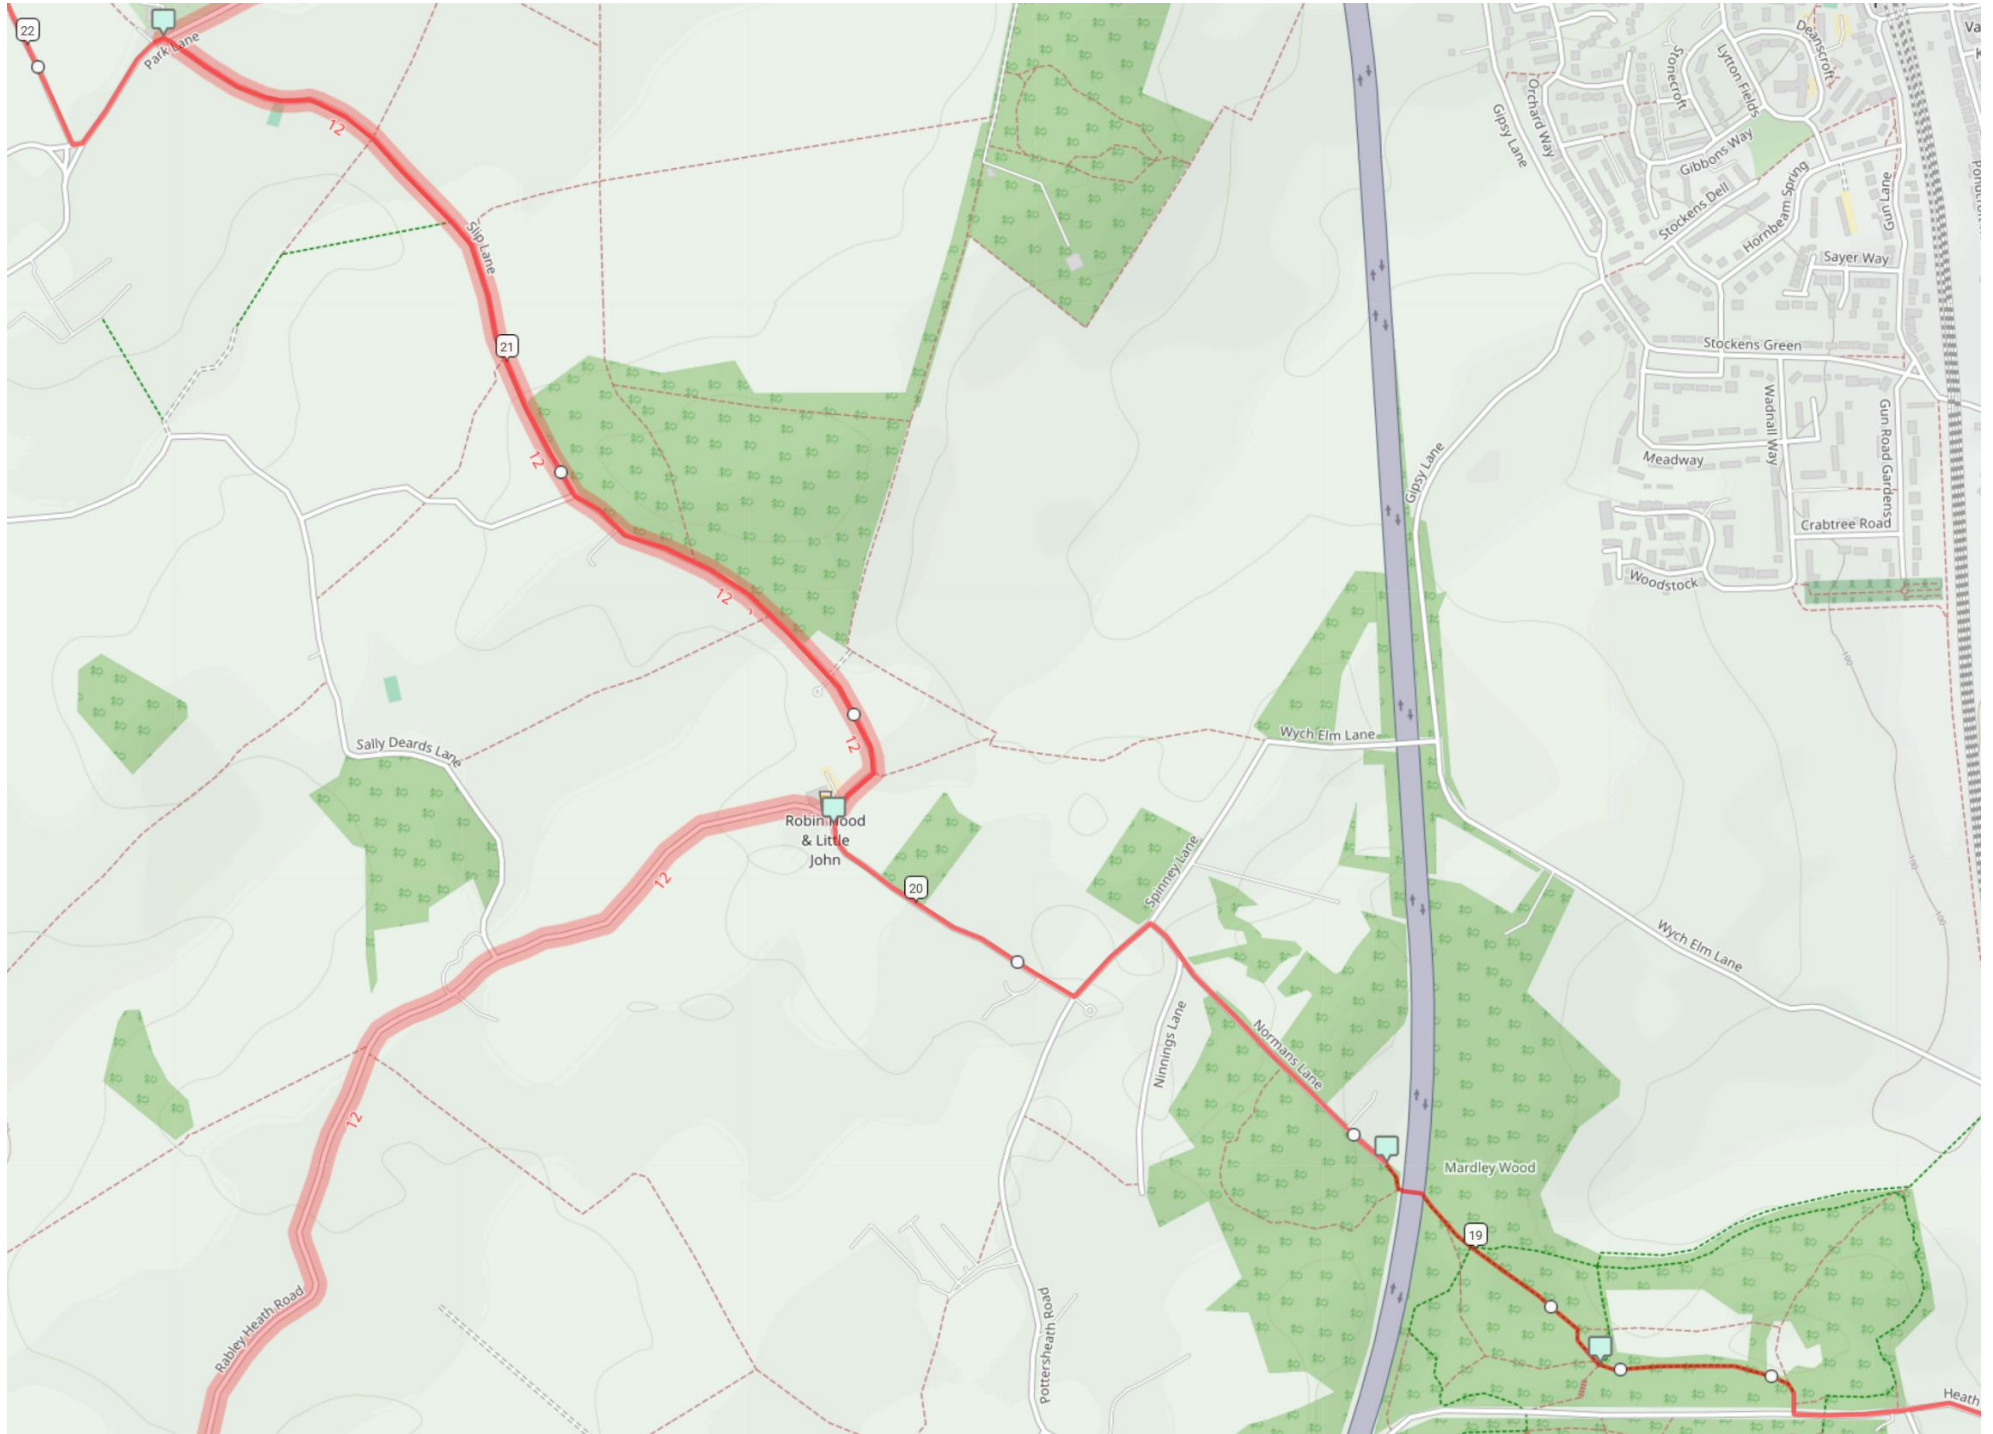

Route Maps - Circular 65km Off Road Event (from Hertford)

Map 1

Route Maps - Circular 65km Off Road Event (from Hertford)

Map 2

Route Maps - Circular 65km Off Road Event (from Hertford)

Map 3

Route Maps - Circular 65km Off Road Event (from Hertford)

Map 4

Route Maps - Circular 65km Off Road Event (from Hertford)

Map 5

Map 6

Route Maps - Circular 65km Off Road Event (from Hertford)

Map 7

Route Maps - Circular 65km Off Road Event (from Hertford)

Map 8

Map 9

Route Maps - Circular 65km Off Road Event (from Hertford)

Map 10

Map 11

Route Maps - Circular 65km Off Road Event (from Hertford)

Map 12

Map 13

Route Maps - Circular 65km Off Road Event (from Hertford)

Map 14

Route Maps - Circular 65km Off Road Event (from Hertford)

Route Maps - Circular 65km Off Road Event (from Hertford)

Map 16