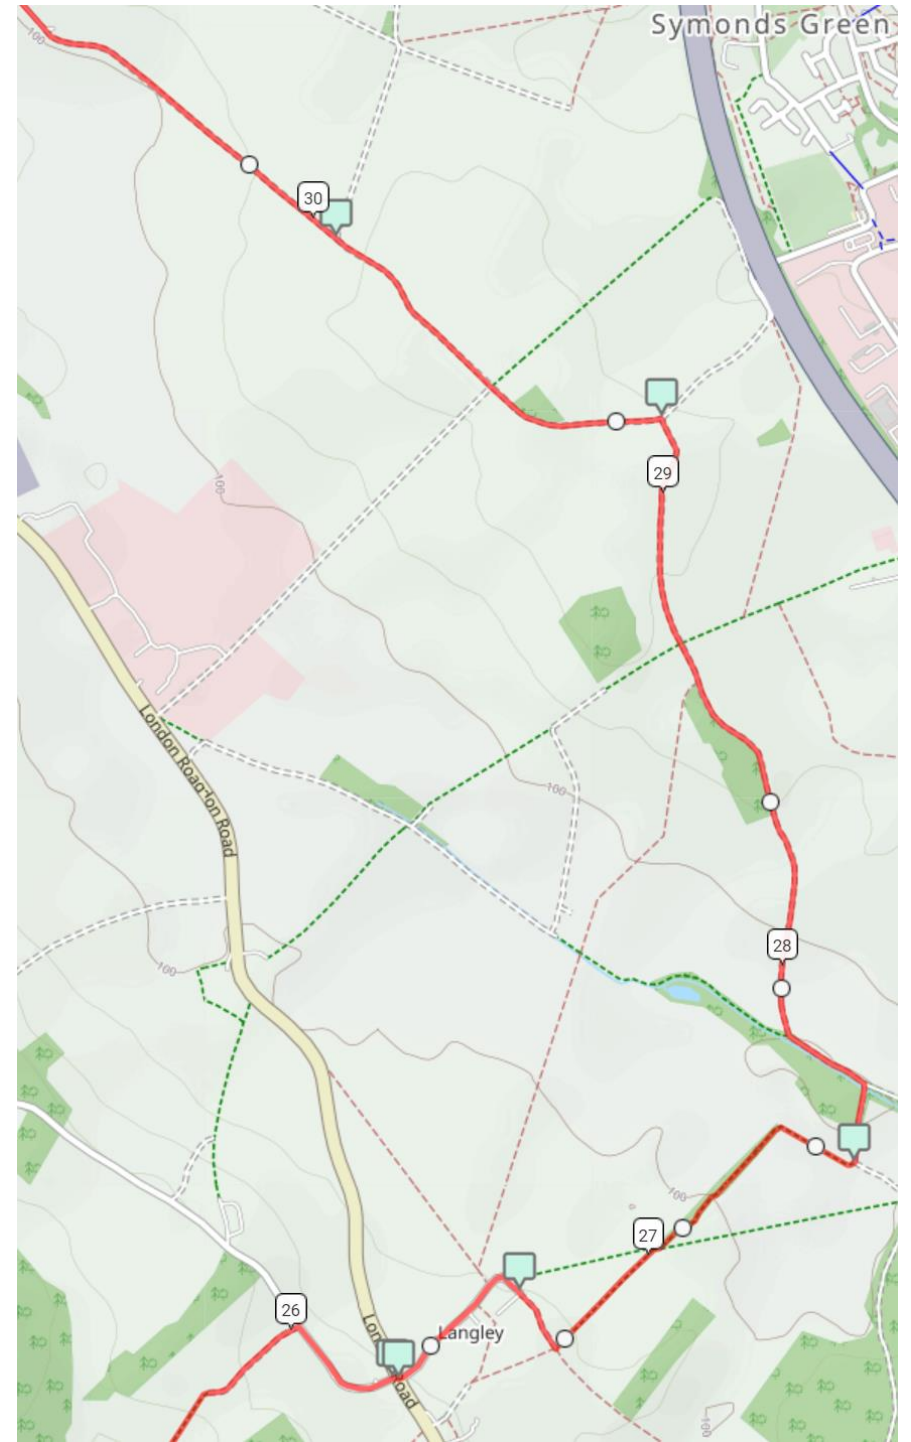

Route Maps - Circular 65km Off Road Event (from Hertford)

Map 1

Route Maps - Circular 65km Off Road Event (from Hertford)

Map 2

Route Maps - Circular 65km Off Road Event (from Hertford)

Map 3

Route Maps - Circular 65km Off Road Event (from Hertford)

Map 4

Route Maps - Circular 65km Off Road Event (from Hertford)

Map 5

Map 6

Route Maps - Circular 65km Off Road Event (from Hertford)

Map 7

Route Maps - Circular 65km Off Road Event (from Hertford)

Map 8

Map 9

Route Maps - Circular 65km Off Road Event (from Hertford)

Map 10

Map 11

Route Maps - Circular 65km Off Road Event (from Hertford)

Map 12

Map 13

Route Maps - Circular 65km Off Road Event (from Hertford)

Map 14

Route Maps - Circular 65km Off Road Event (from Hertford)

Route Maps - Circular 65km Off Road Event (from Hertford)

Map 16