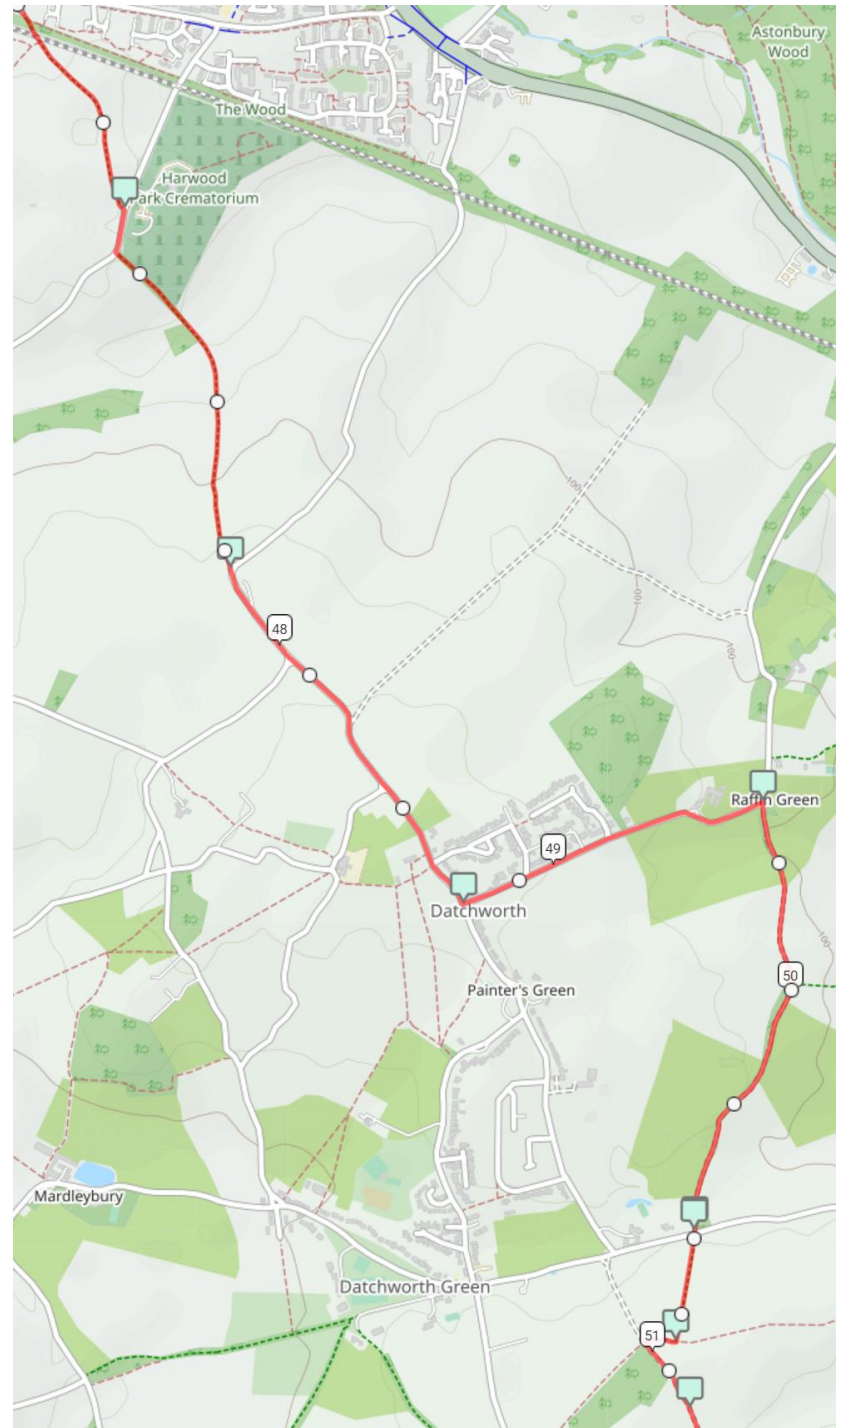

Route Maps - Circular 65km Off Road Event (from Hertford)

Map 1

Route Maps - Circular 65km Off Road Event (from Hertford)

Map 2

Route Maps - Circular 65km Off Road Event (from Hertford)

Map 3

Route Maps - Circular 65km Off Road Event (from Hertford)

Map 4

Route Maps - Circular 65km Off Road Event (from Hertford)

Map 5

Map 6

Route Maps - Circular 65km Off Road Event (from Hertford)

Map 7

Route Maps - Circular 65km Off Road Event (from Hertford)

Map 8

Map 9

Route Maps - Circular 65km Off Road Event (from Hertford)

Map 10

Map 11

Route Maps - Circular 65km Off Road Event (from Hertford)

Map 12

Map 13

Route Maps - Circular 65km Off Road Event (from Hertford)

Map 14

Route Maps - Circular 65km Off Road Event (from Hertford)

Route Maps - Circular 65km Off Road Event (from Hertford)

Map 16