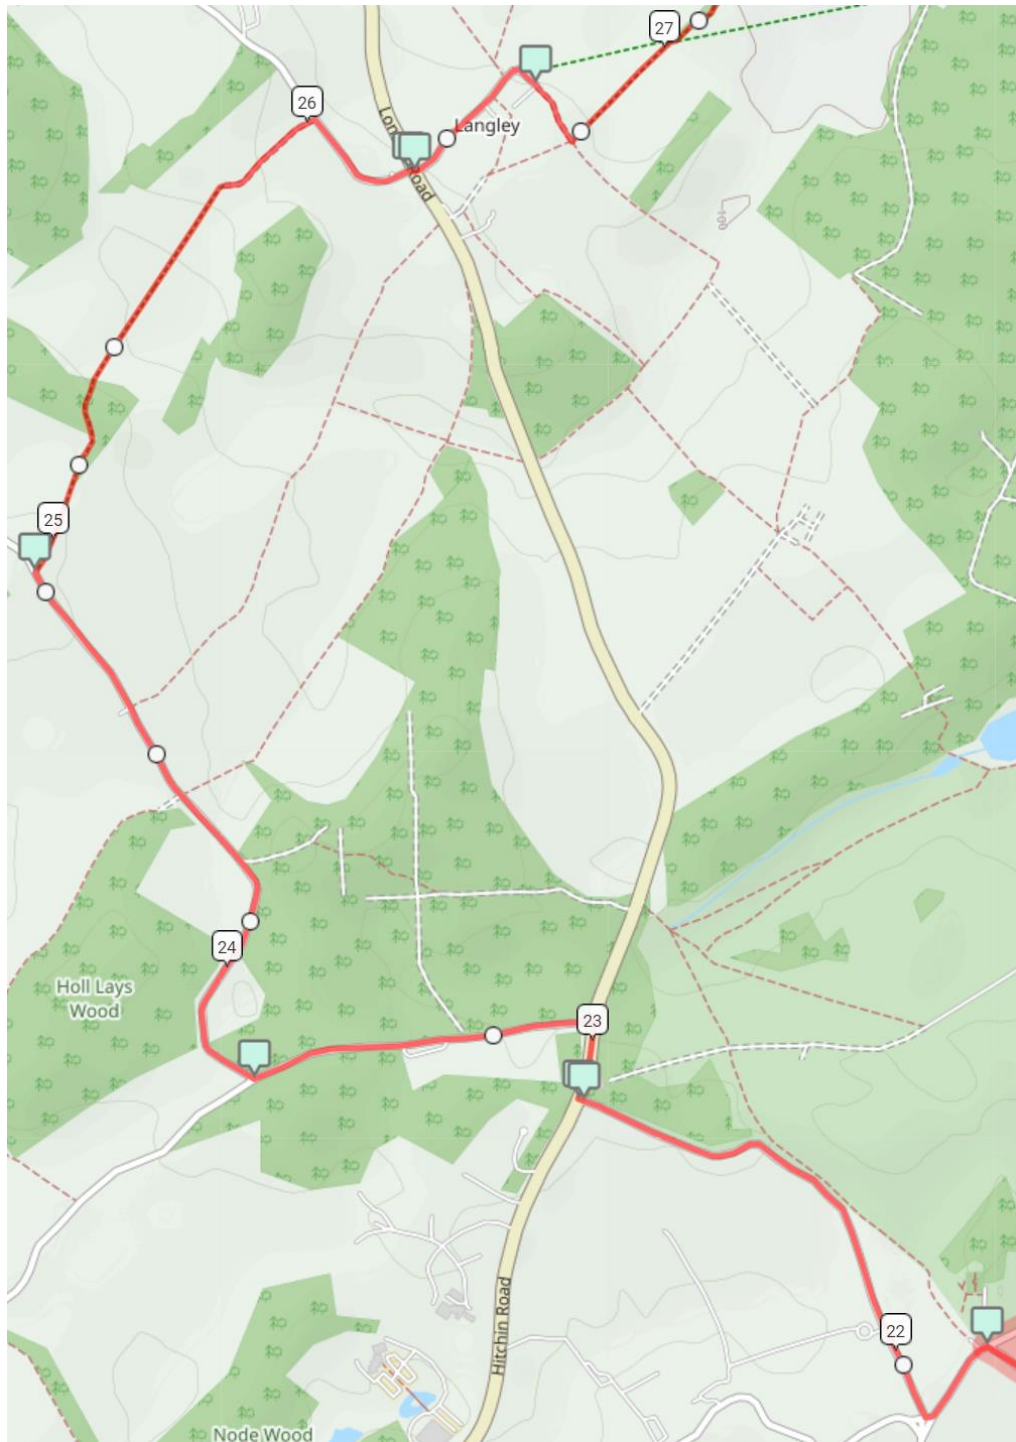

Route Maps - Circular 65km Off Road Event (from Hertford)

Map 1

Route Maps - Circular 65km Off Road Event (from Hertford)

Map 2

Route Maps - Circular 65km Off Road Event (from Hertford)

Map 3

Route Maps - Circular 65km Off Road Event (from Hertford)

Map 4

Route Maps - Circular 65km Off Road Event (from Hertford)

Map 5

Map 6

Route Maps - Circular 65km Off Road Event (from Hertford)

Map 7

Route Maps - Circular 65km Off Road Event (from Hertford)

Map 8

Map 9

Route Maps - Circular 65km Off Road Event (from Hertford)

Map 10

Map 11

Route Maps - Circular 65km Off Road Event (from Hertford)

Map 12

Map 13

Route Maps - Circular 65km Off Road Event (from Hertford)

Map 14

Route Maps - Circular 65km Off Road Event (from Hertford)

Route Maps - Circular 65km Off Road Event (from Hertford)

Map 16