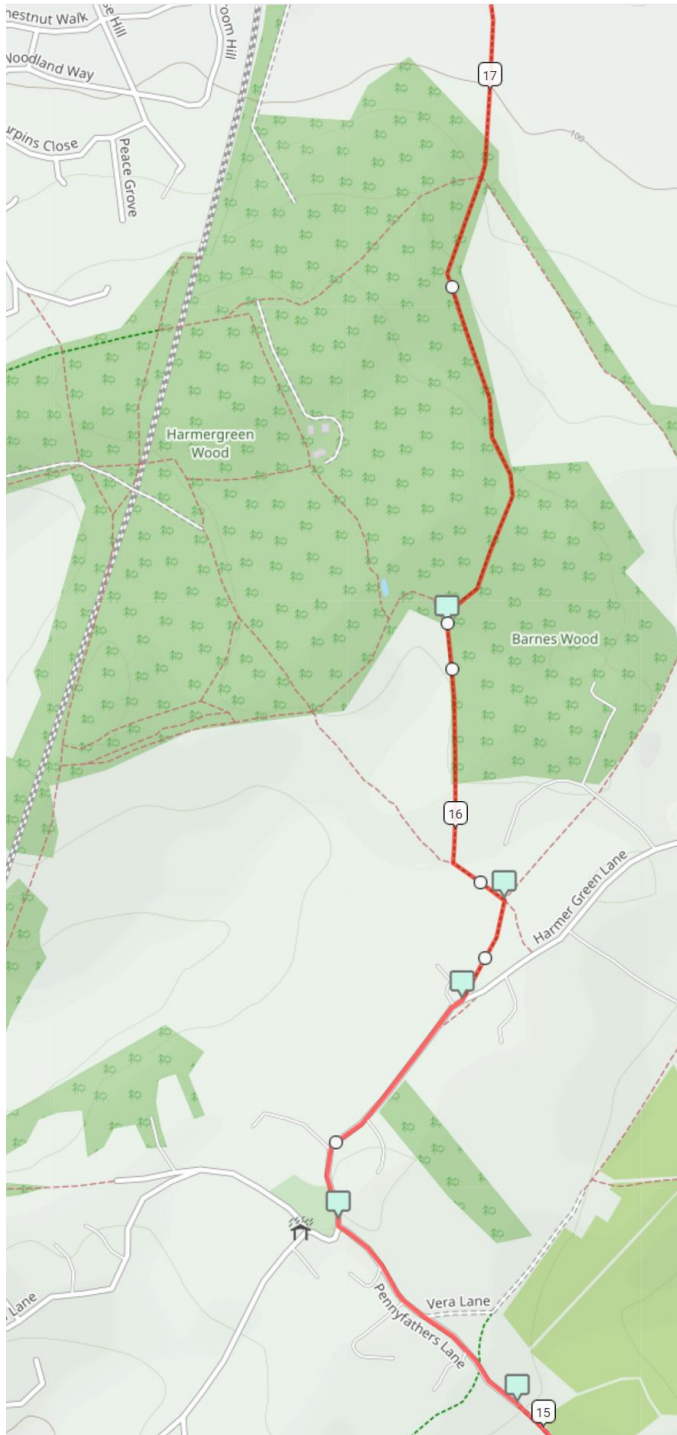

Route Maps - Circular 65km Off Road Event (from Hertford)

Map 1

Route Maps - Circular 65km Off Road Event (from Hertford)

Map 2

Route Maps - Circular 65km Off Road Event (from Hertford)

Map 3

Route Maps - Circular 65km Off Road Event (from Hertford)

Map 4

Route Maps - Circular 65km Off Road Event (from Hertford)

Map 5

Map 6

Route Maps - Circular 65km Off Road Event (from Hertford)

Map 7

Route Maps - Circular 65km Off Road Event (from Hertford)

Map 8

Map 9

Route Maps - Circular 65km Off Road Event (from Hertford)

Map 10

Map 11

Route Maps - Circular 65km Off Road Event (from Hertford)

Map 12

Map 13

Route Maps - Circular 65km Off Road Event (from Hertford)

Map 14

Route Maps - Circular 65km Off Road Event (from Hertford)

Route Maps - Circular 65km Off Road Event (from Hertford)

Map 16