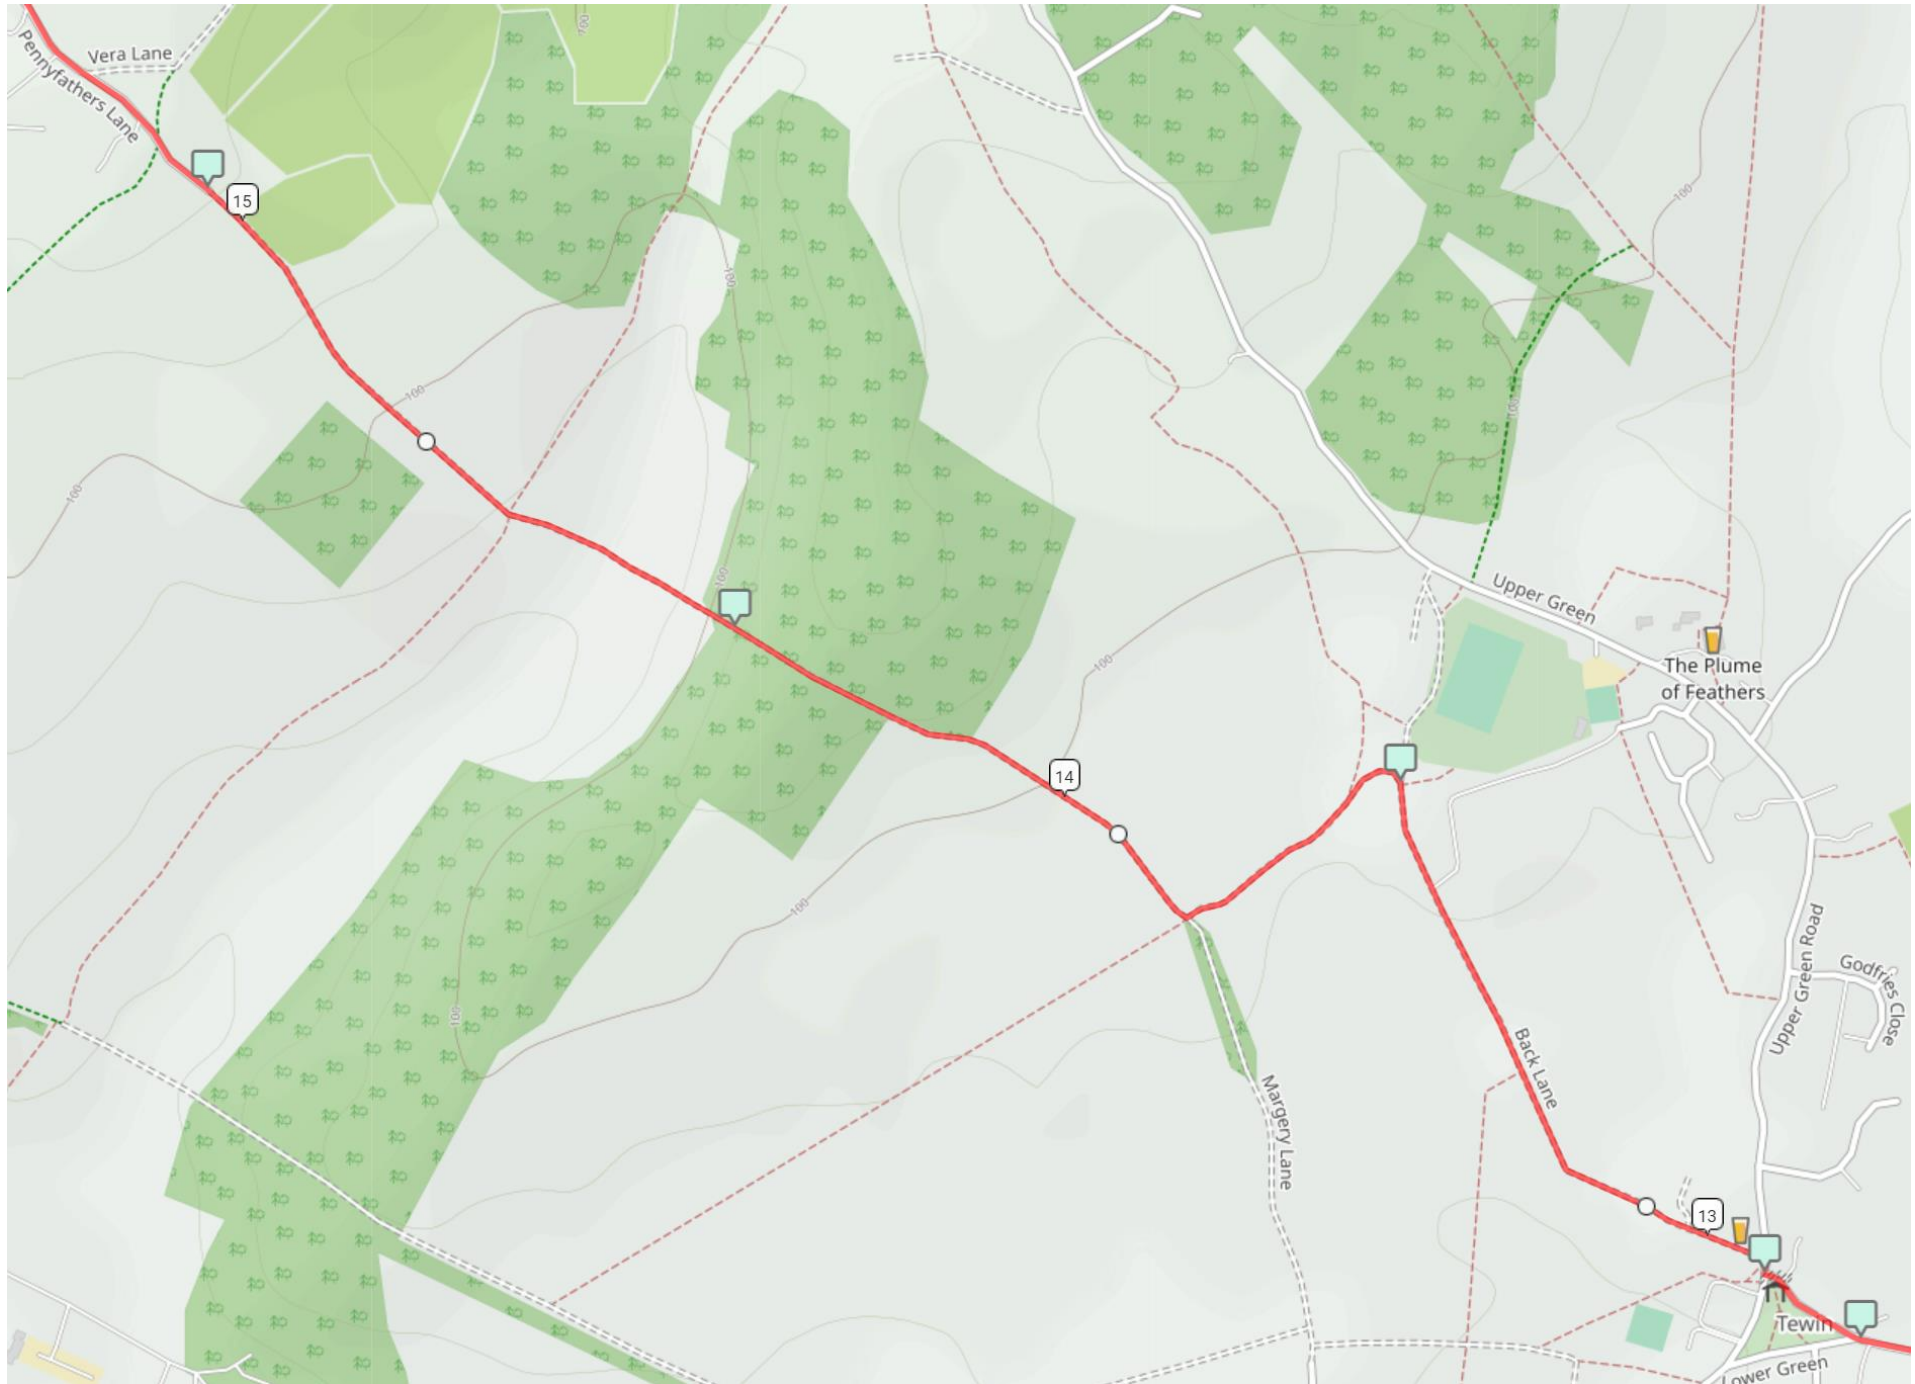

Route Maps - Circular 65km Off Road Event (from Hertford)

Map 1

Route Maps - Circular 65km Off Road Event (from Hertford)

Map 2

Route Maps - Circular 65km Off Road Event (from Hertford)

Map 3

Route Maps - Circular 65km Off Road Event (from Hertford)

Map 4

Route Maps - Circular 65km Off Road Event (from Hertford)

Map 5

Map 6

Route Maps - Circular 65km Off Road Event (from Hertford)

Map 7

Route Maps - Circular 65km Off Road Event (from Hertford)

Map 8

Map 9

Route Maps - Circular 65km Off Road Event (from Hertford)

Map 10

Map 11

Route Maps - Circular 65km Off Road Event (from Hertford)

Map 12

Map 13

Route Maps - Circular 65km Off Road Event (from Hertford)

Map 14

Route Maps - Circular 65km Off Road Event (from Hertford)

Route Maps - Circular 65km Off Road Event (from Hertford)

Map 16