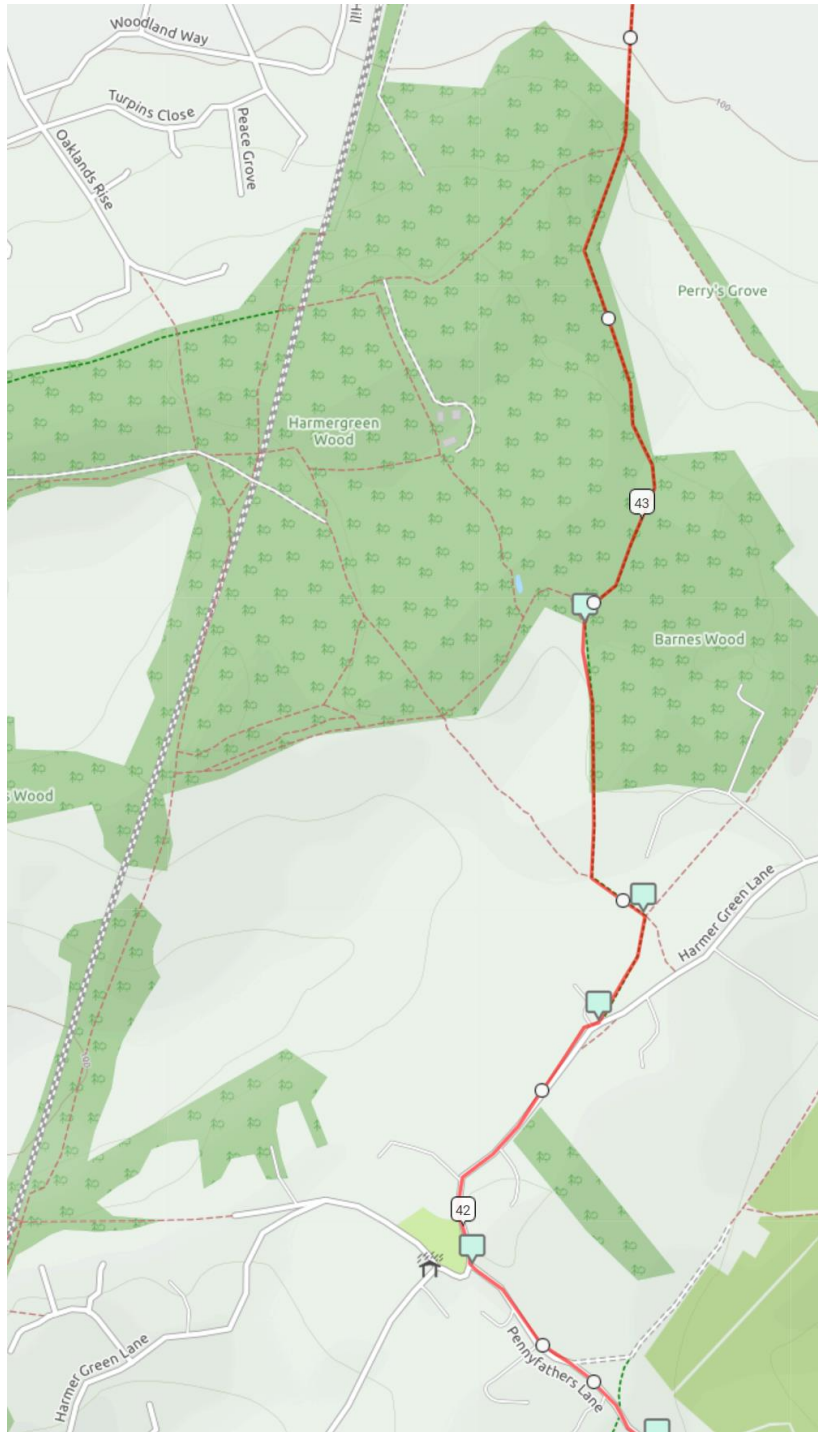

Route Maps -Off Road Challenge 65km (from Stevenage)

Map 1

Map 2

Route Maps -Off Road Challenge 65km (from Stevenage)

Map 3

Route Maps -Off Road Challenge 65km (from Stevenage)

Map 4

Route Maps -Off Road Challenge 65km (from Stevenage)

Map 5

Route Maps -Off Road Challenge 65km (from Stevenage)

Map 6

Route Maps -Off Road Challenge 65km (from Stevenage)

Map 7

Route Maps -Off Road Challenge 65km (from Stevenage)

Map 8

Route Maps -Off Road Challenge 65km (from Stevenage)

Map 9

Route Maps -Off Road Challenge 65km (from Stevenage)

Map 10

Map 11

Route Maps -Off Road Challenge 65km (from Stevenage)

Map 12

Route Maps -Off Road Challenge 65km (from Stevenage)

Map13

Map 14

Route Maps -Off Road Challenge 65km (from Stevenage)

Map 15

Map 16