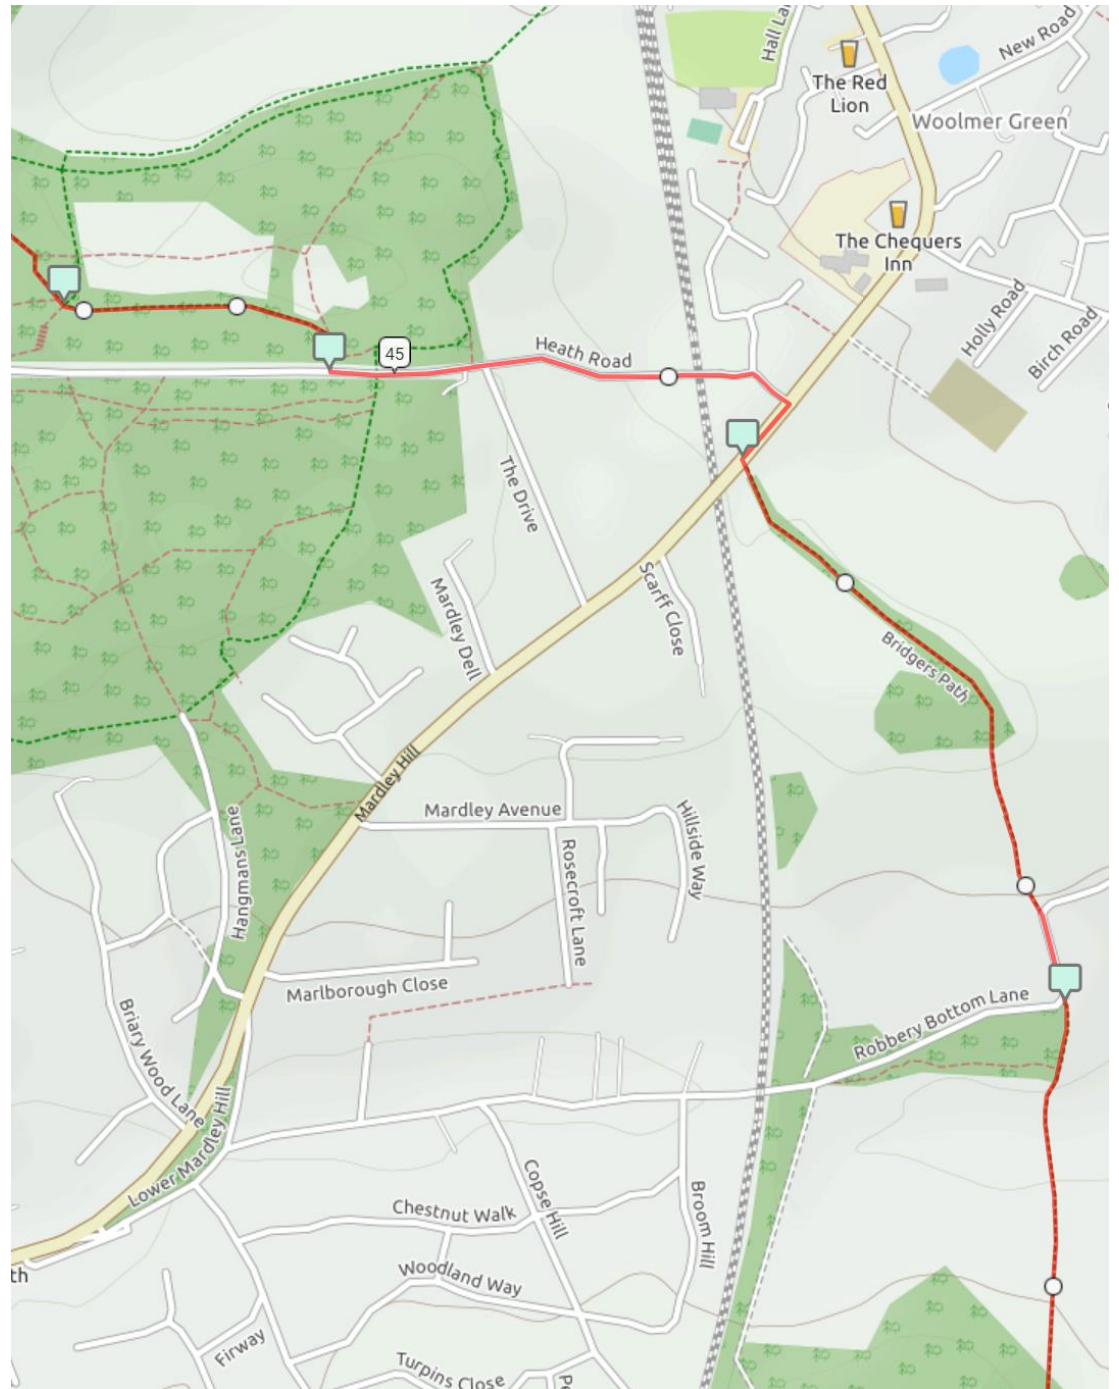

Route Maps -Off Road Challenge 65km (from Stevenage)

Map 1

Map 2

Route Maps -Off Road Challenge 65km (from Stevenage)

Map 3

Route Maps -Off Road Challenge 65km (from Stevenage)

Map 4

Route Maps -Off Road Challenge 65km (from Stevenage)

Map 5

Route Maps -Off Road Challenge 65km (from Stevenage)

Map 6

Route Maps -Off Road Challenge 65km (from Stevenage)

Map 7

Route Maps -Off Road Challenge 65km (from Stevenage)

Map 8

Route Maps -Off Road Challenge 65km (from Stevenage)

Map 9

Route Maps -Off Road Challenge 65km (from Stevenage)

Map 10

Map 11

Route Maps -Off Road Challenge 65km (from Stevenage)

Map 12

Route Maps -Off Road Challenge 65km (from Stevenage)

Map13

Map 14

Route Maps -Off Road Challenge 65km (from Stevenage)

Map 15

Map 16