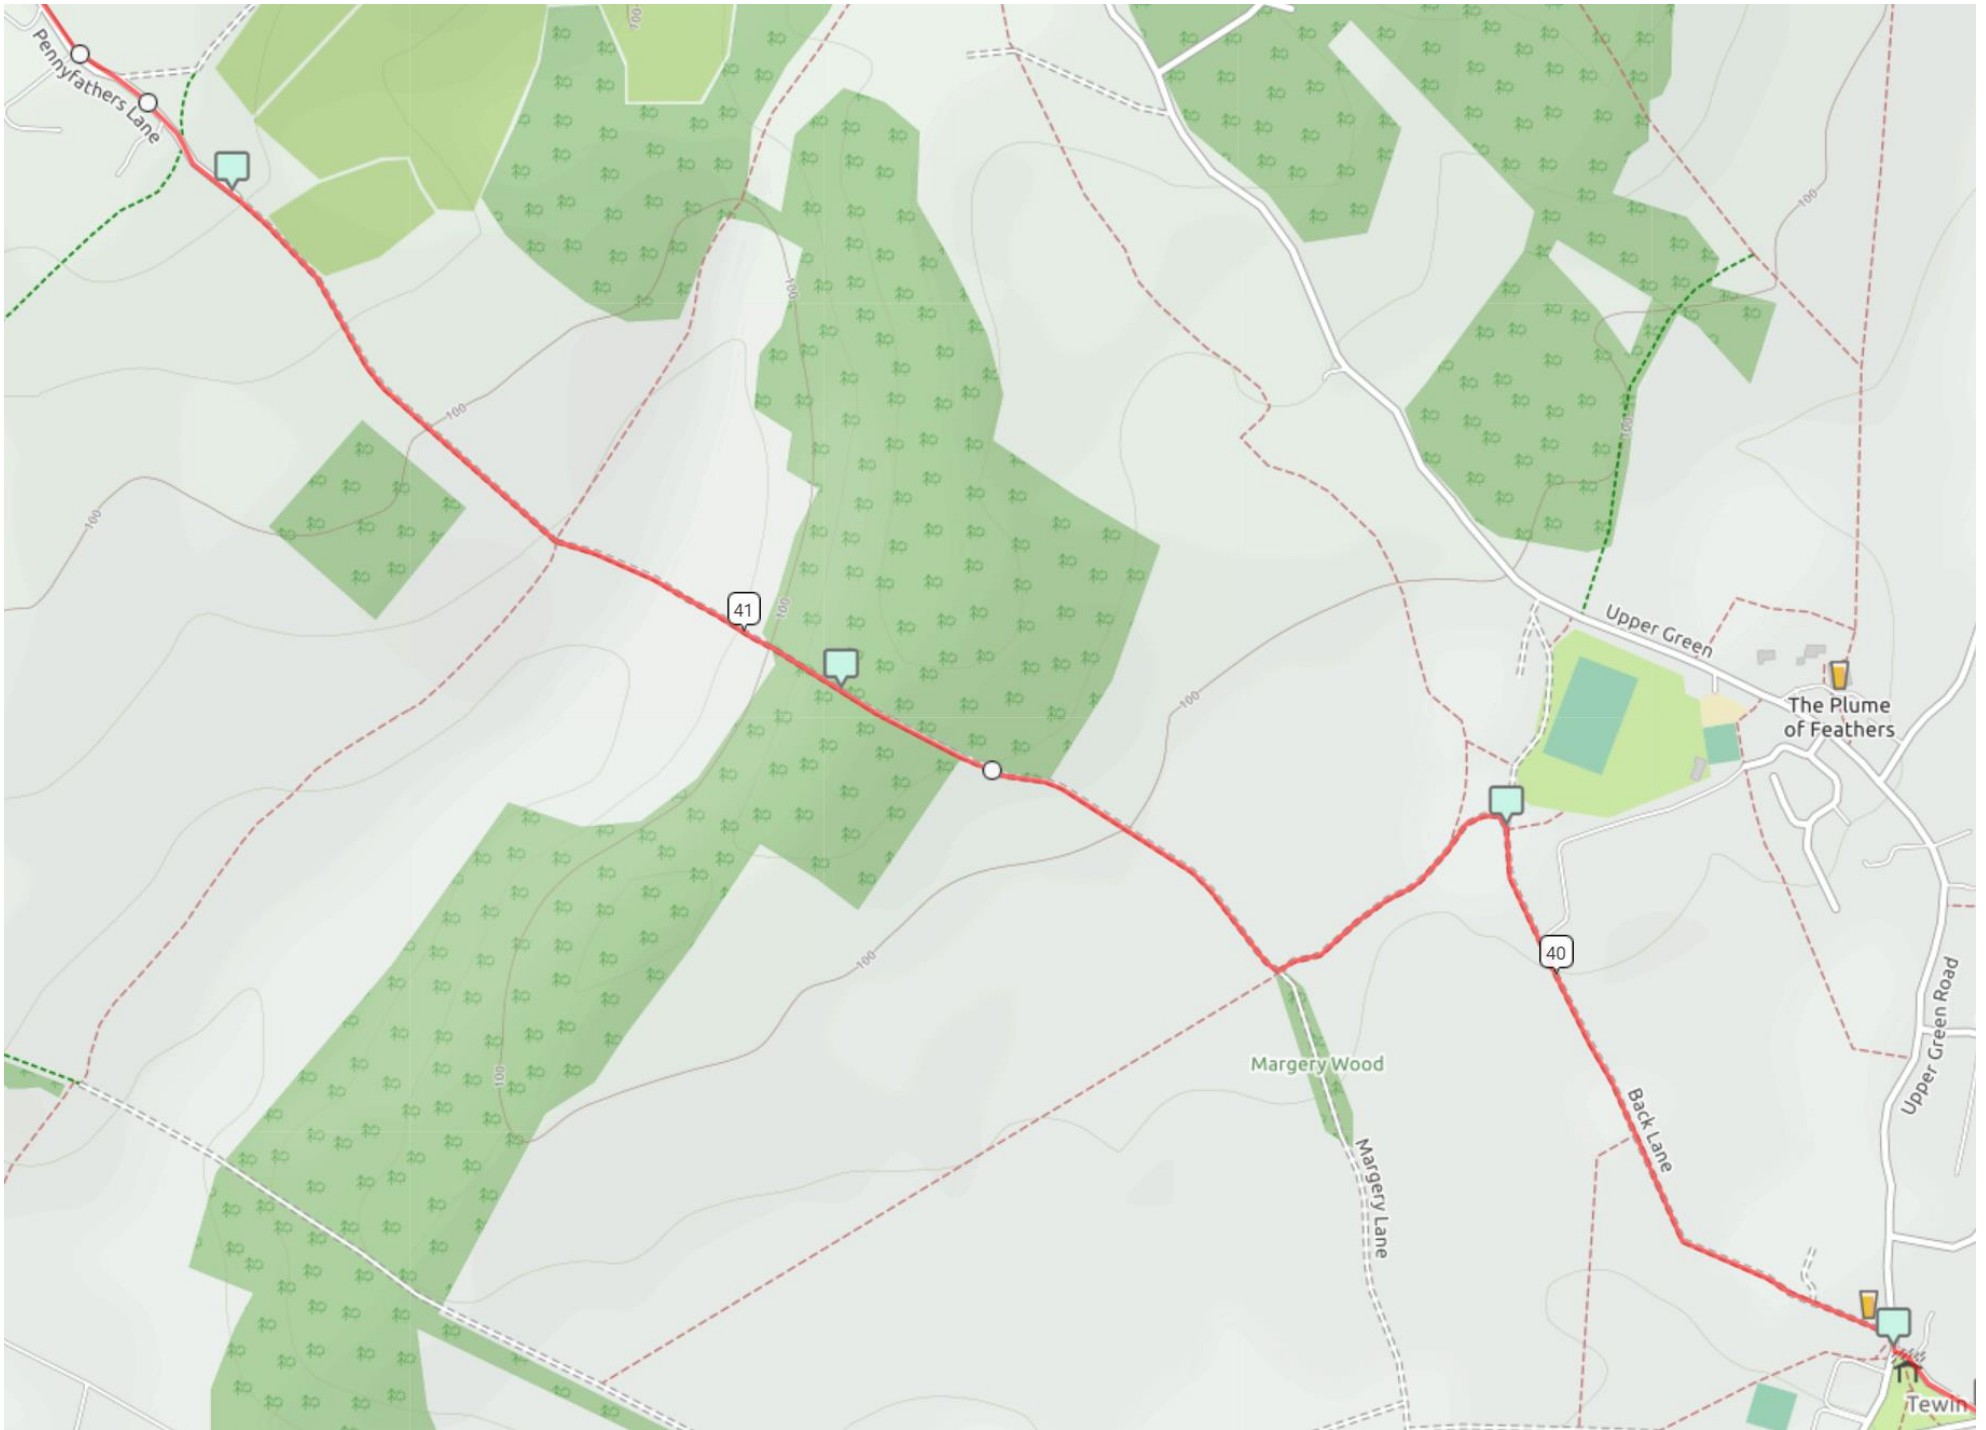

Route Maps -Off Road Challenge 65km (from Stevenage)

Map 1

Map 2

Route Maps -Off Road Challenge 65km (from Stevenage)

Map 3

Route Maps -Off Road Challenge 65km (from Stevenage)

Map 4

Route Maps -Off Road Challenge 65km (from Stevenage)

Map 5

Route Maps -Off Road Challenge 65km (from Stevenage)

Map 6

Route Maps -Off Road Challenge 65km (from Stevenage)

Map 7

Route Maps -Off Road Challenge 65km (from Stevenage)

Map 8

Route Maps -Off Road Challenge 65km (from Stevenage)

Map 9

Route Maps -Off Road Challenge 65km (from Stevenage)

Map 10

Map 11

Route Maps -Off Road Challenge 65km (from Stevenage)

Map 12

Route Maps -Off Road Challenge 65km (from Stevenage)

Map13

Map 14

Route Maps -Off Road Challenge 65km (from Stevenage)

Map 15

Map 16