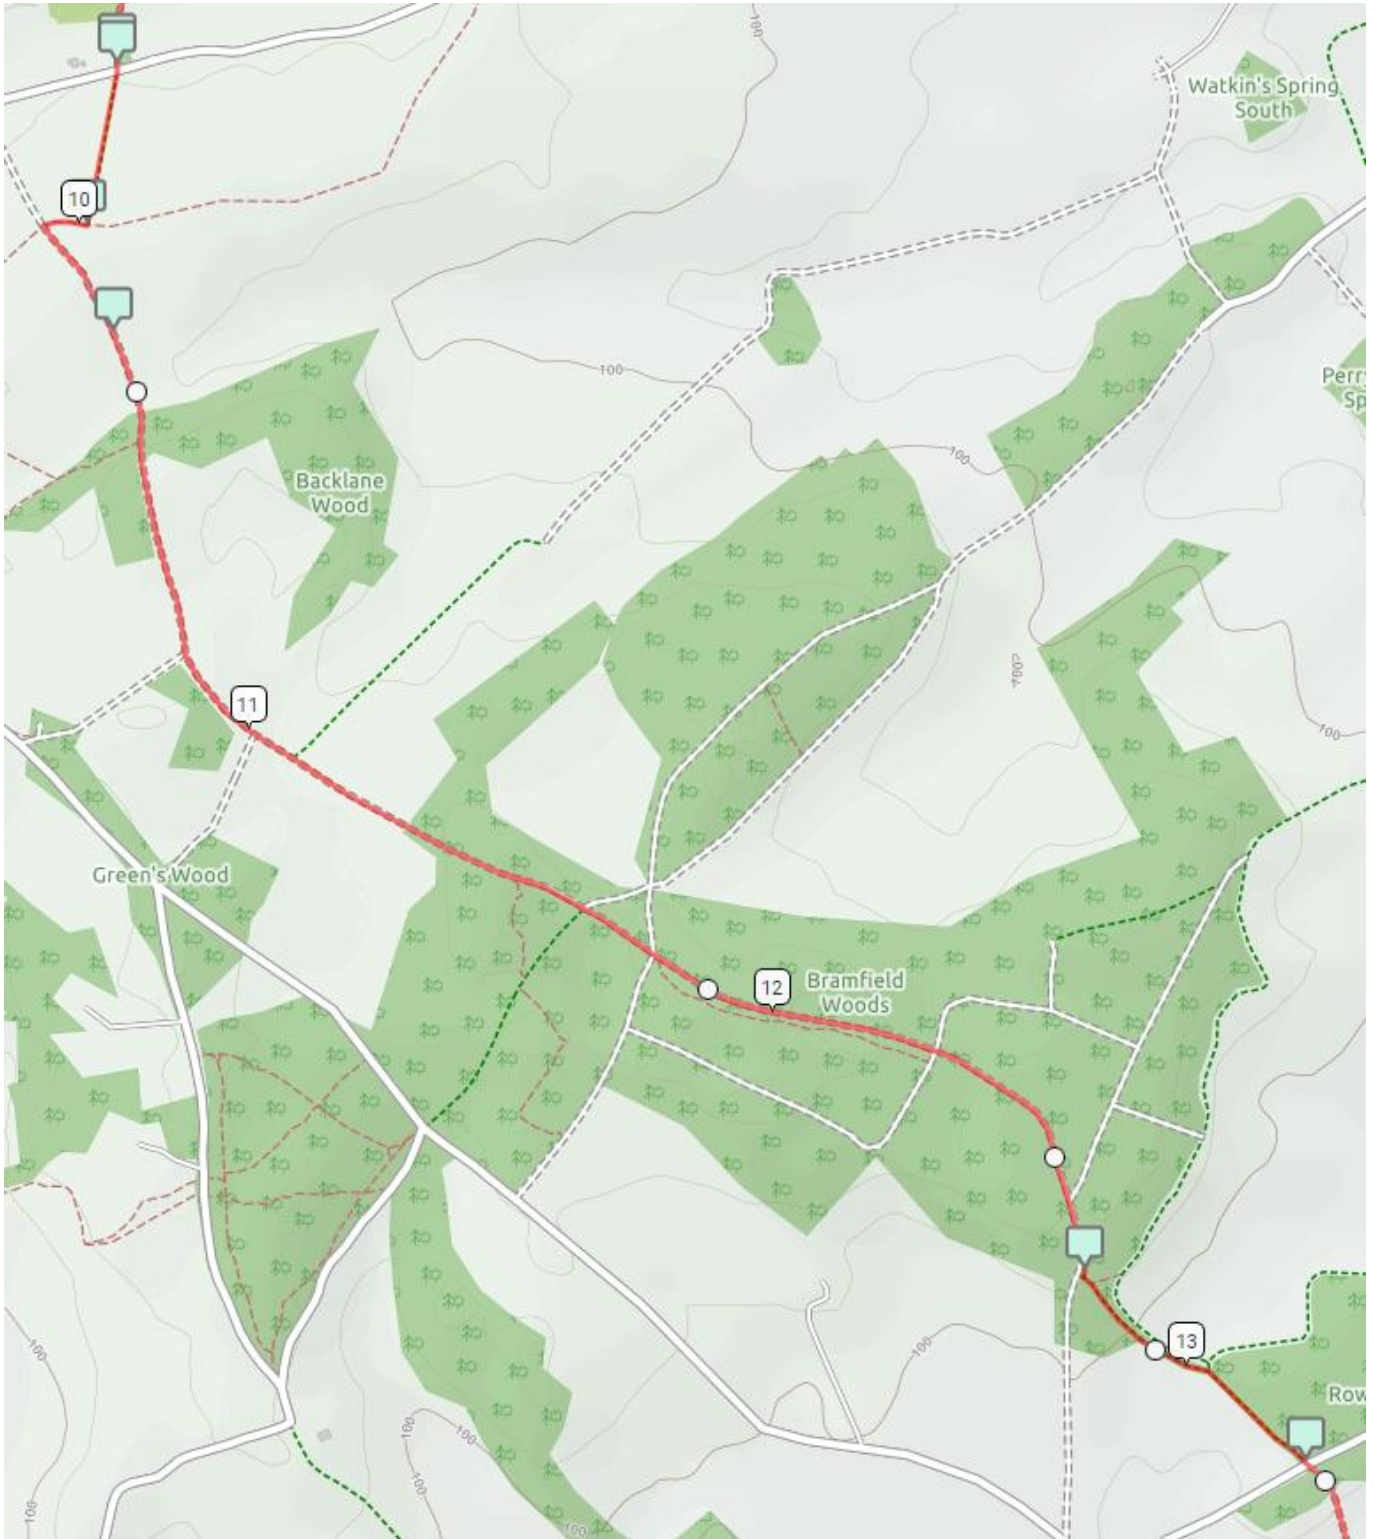

Route Maps -Off Road Challenge 65km (from Stevenage)

Map 1

Map 2

Route Maps -Off Road Challenge 65km (from Stevenage)

Map 3

Route Maps -Off Road Challenge 65km (from Stevenage)

Map 4

Route Maps -Off Road Challenge 65km (from Stevenage)

Map 5

Route Maps -Off Road Challenge 65km (from Stevenage)

Map 6

Route Maps -Off Road Challenge 65km (from Stevenage)

Map 7

Route Maps -Off Road Challenge 65km (from Stevenage)

Map 8

Route Maps -Off Road Challenge 65km (from Stevenage)

Map 9

Route Maps -Off Road Challenge 65km (from Stevenage)

Map 10

Map 11

Route Maps -Off Road Challenge 65km (from Stevenage)

Map 12

Route Maps -Off Road Challenge 65km (from Stevenage)

Map13

Map 14

Route Maps -Off Road Challenge 65km (from Stevenage)

Map 15

Map 16