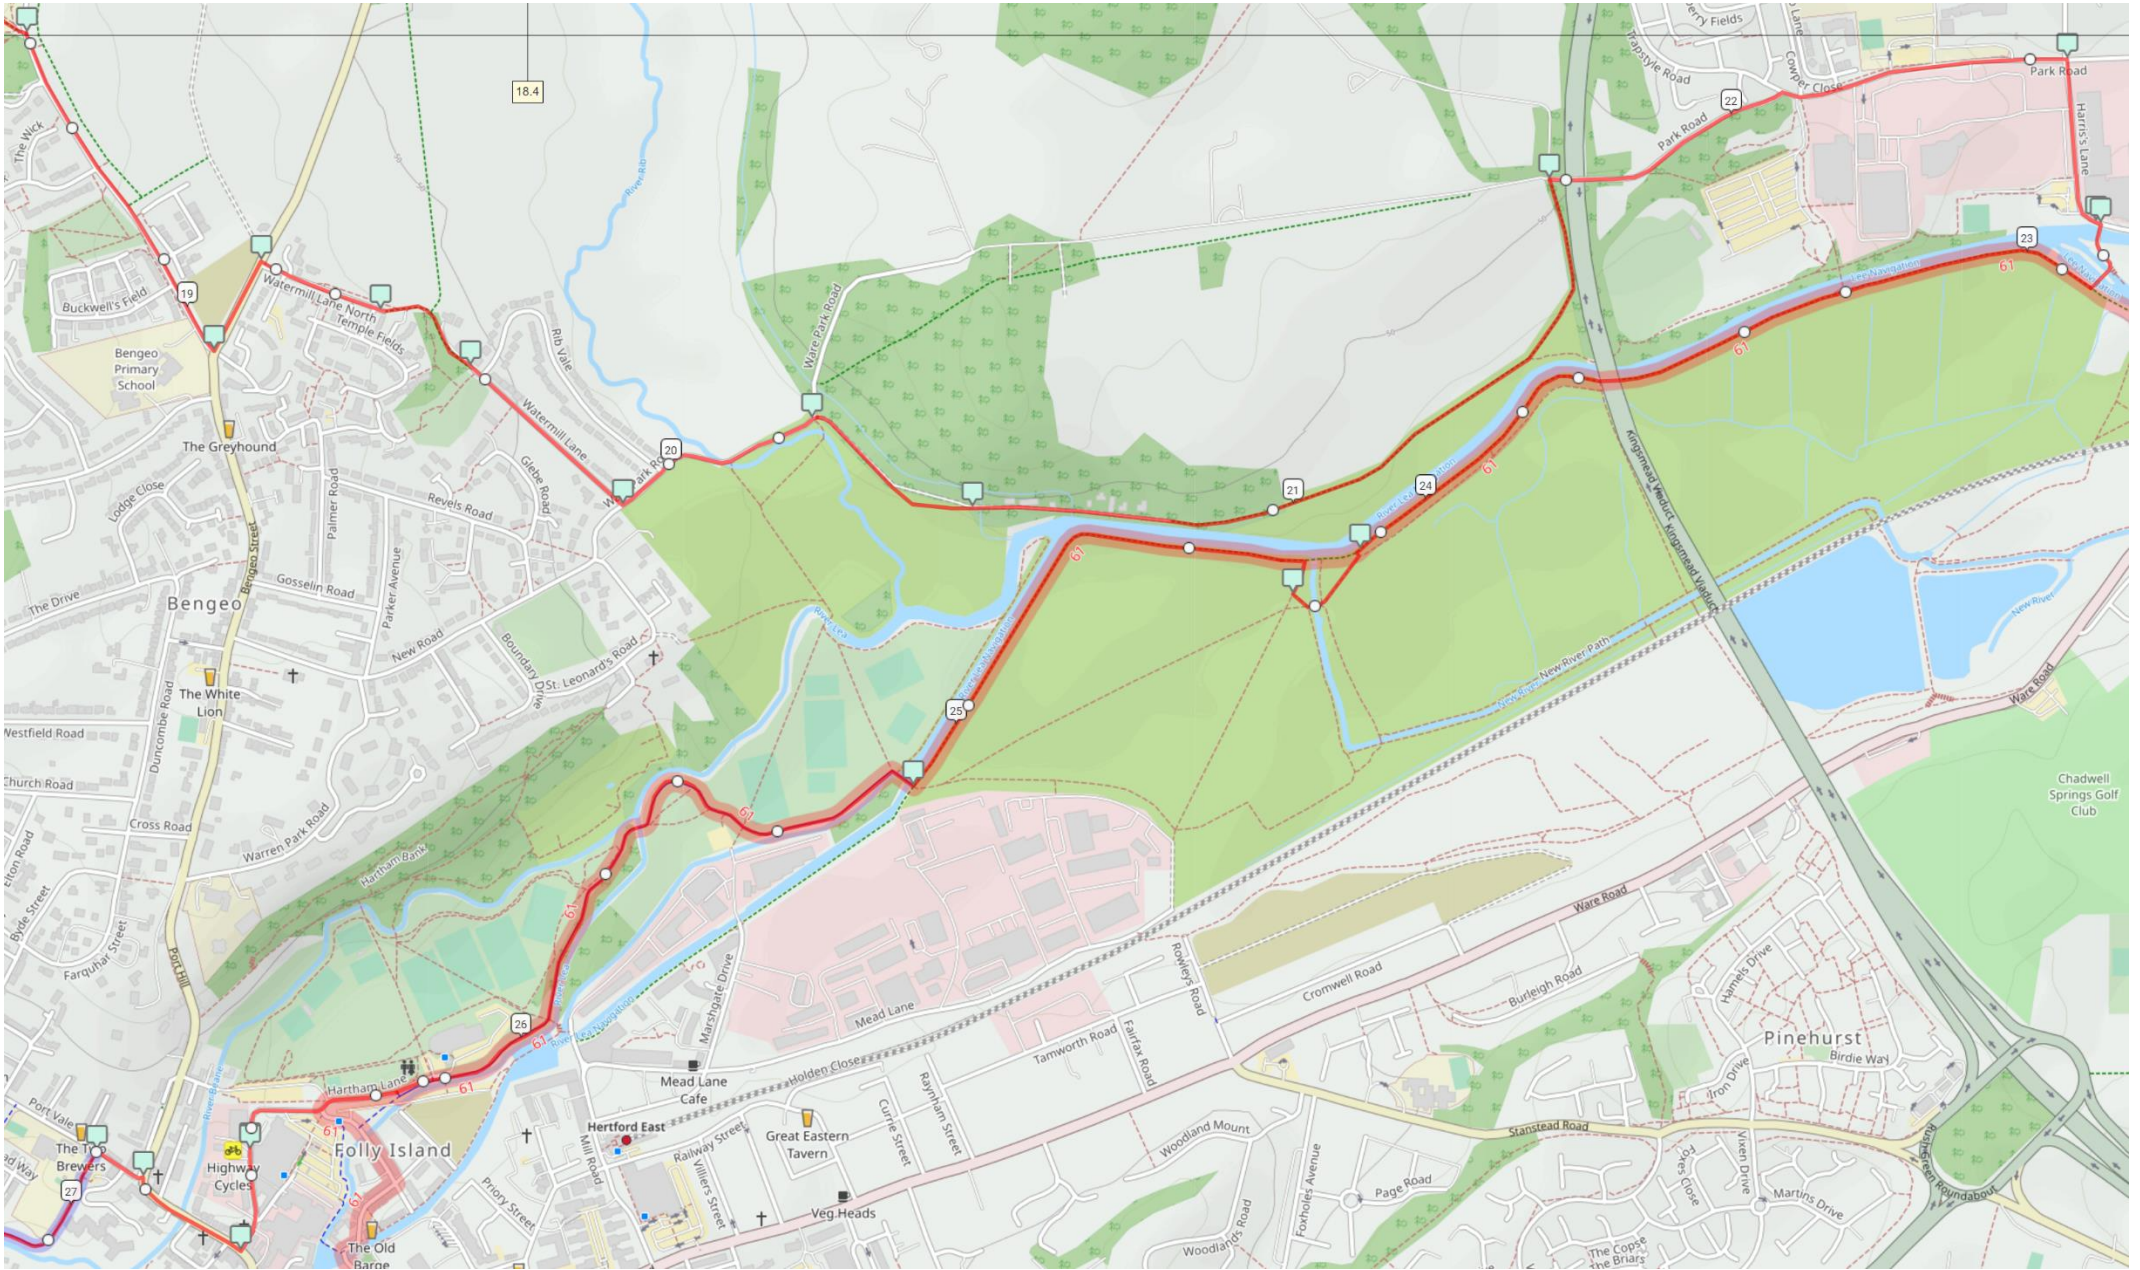

Route Maps -Off Road Challenge 65km (from Stevenage)

Map 1

Map 2

Route Maps -Off Road Challenge 65km (from Stevenage)

Map 3

Route Maps -Off Road Challenge 65km (from Stevenage)

Map 4

Route Maps -Off Road Challenge 65km (from Stevenage)

Map 5

Route Maps -Off Road Challenge 65km (from Stevenage)

Map 6

Route Maps -Off Road Challenge 65km (from Stevenage)

Map 7

Route Maps -Off Road Challenge 65km (from Stevenage)

Map 8

Route Maps -Off Road Challenge 65km (from Stevenage)

Map 9

Route Maps -Off Road Challenge 65km (from Stevenage)

Map 10

Map 11

Route Maps -Off Road Challenge 65km (from Stevenage)

Map 12

Route Maps -Off Road Challenge 65km (from Stevenage)

Map13

Map 14

Route Maps -Off Road Challenge 65km (from Stevenage)

Map 15

Map 16