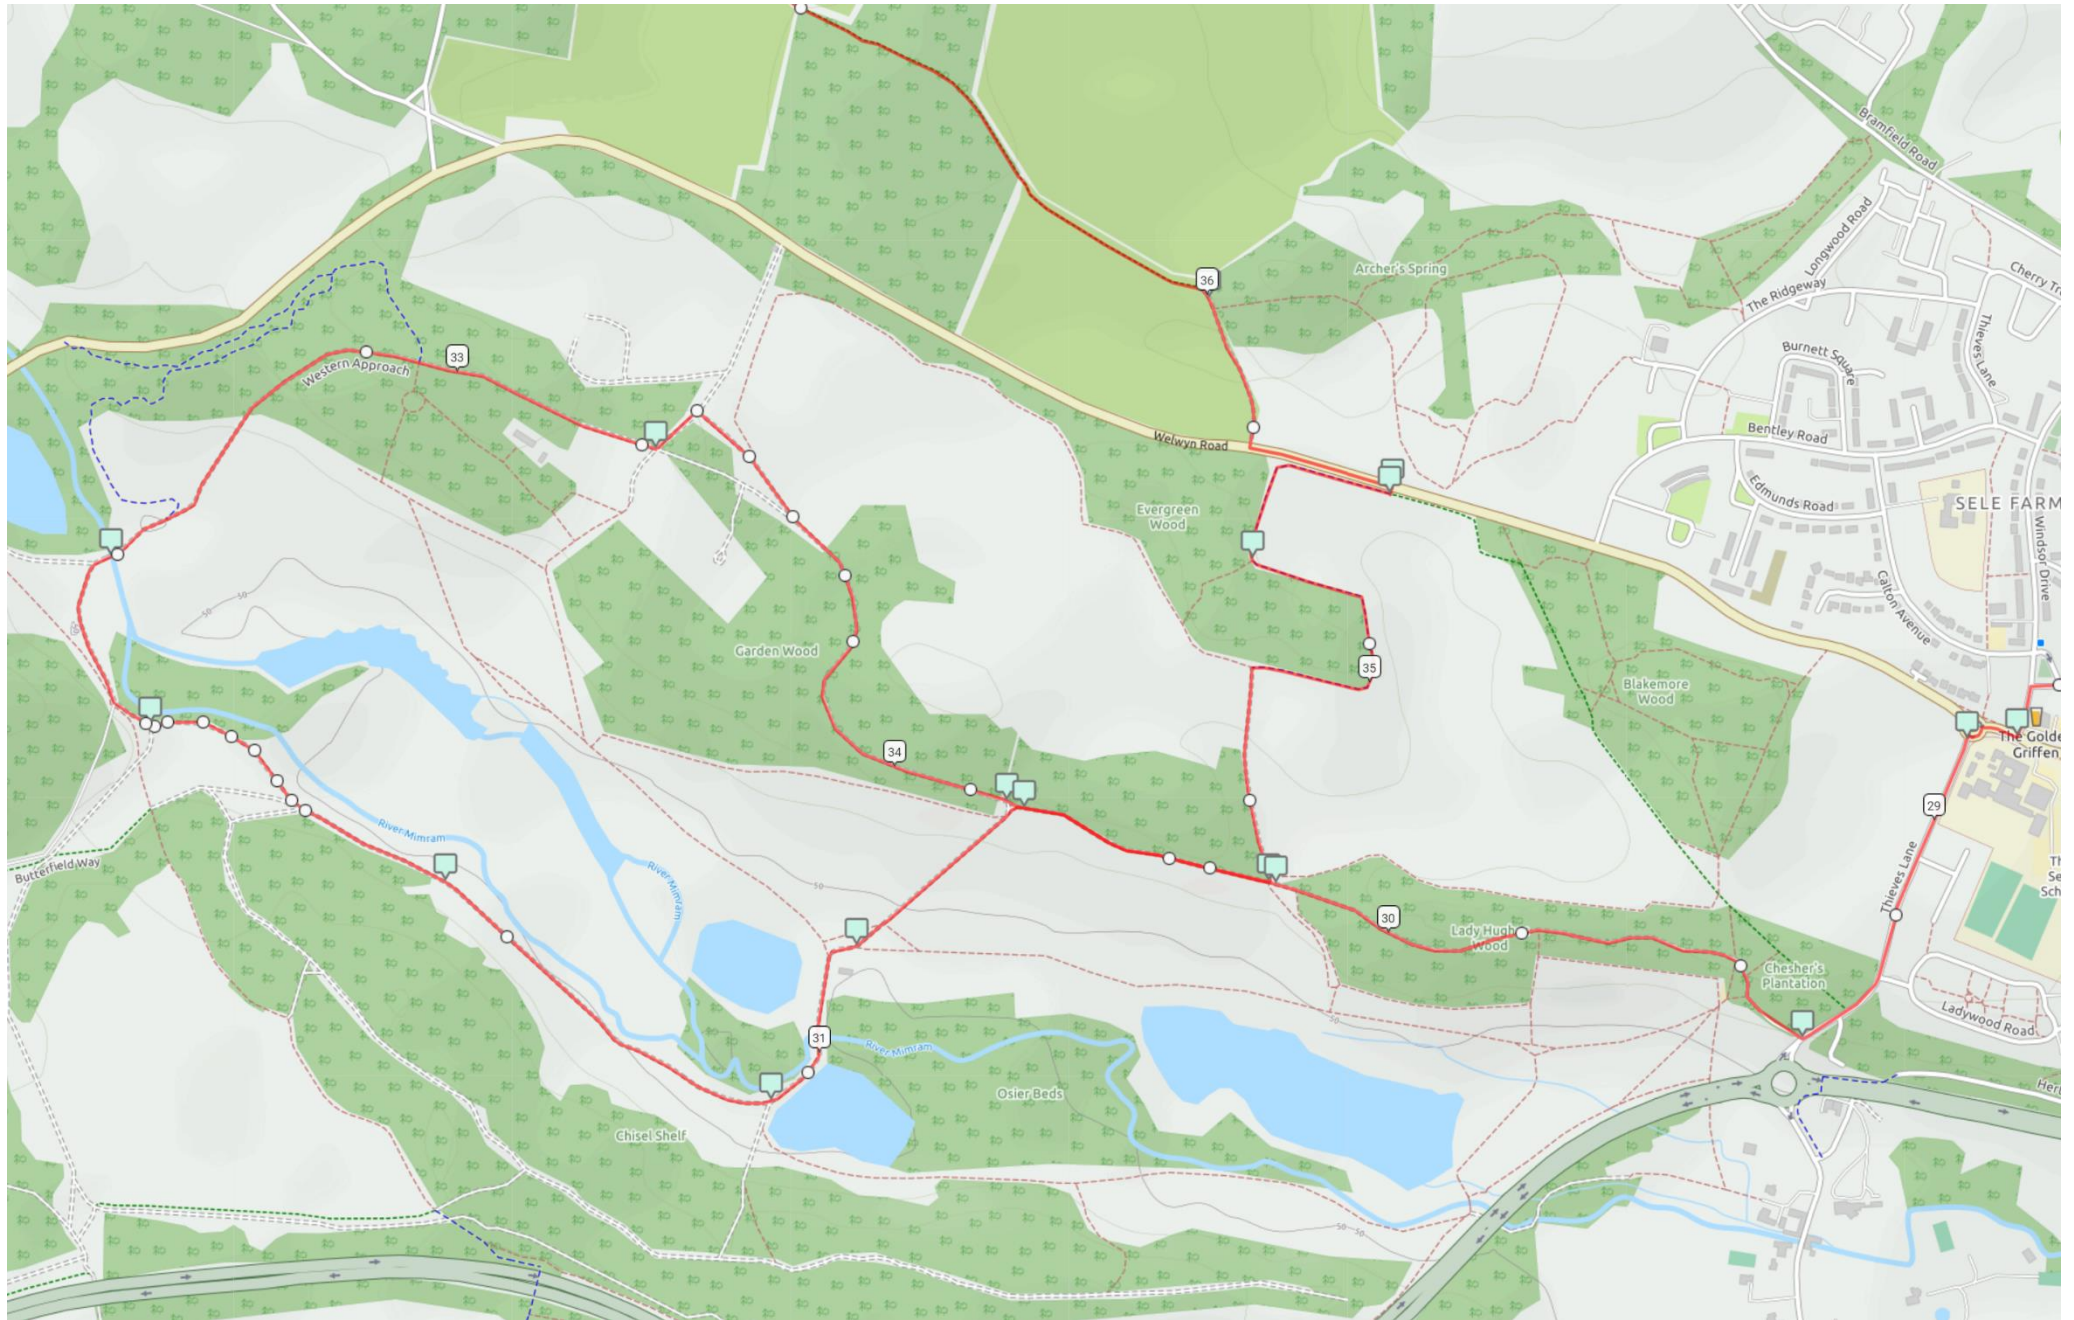

Route Maps -Off Road Challenge 65km (from Stevenage)

Map 1

Map 2

Route Maps -Off Road Challenge 65km (from Stevenage)

Map 3

Route Maps -Off Road Challenge 65km (from Stevenage)

Map 4

Route Maps -Off Road Challenge 65km (from Stevenage)

Map 5

Route Maps -Off Road Challenge 65km (from Stevenage)

Map 6

Route Maps -Off Road Challenge 65km (from Stevenage)

Map 7

Route Maps -Off Road Challenge 65km (from Stevenage)

Map 8

Route Maps -Off Road Challenge 65km (from Stevenage)

Map 9

Route Maps -Off Road Challenge 65km (from Stevenage)

Map 10

Map 11

Route Maps -Off Road Challenge 65km (from Stevenage)

Map 12

Route Maps -Off Road Challenge 65km (from Stevenage)

Map13

Map 14

Route Maps -Off Road Challenge 65km (from Stevenage)

Map 15

Map 16