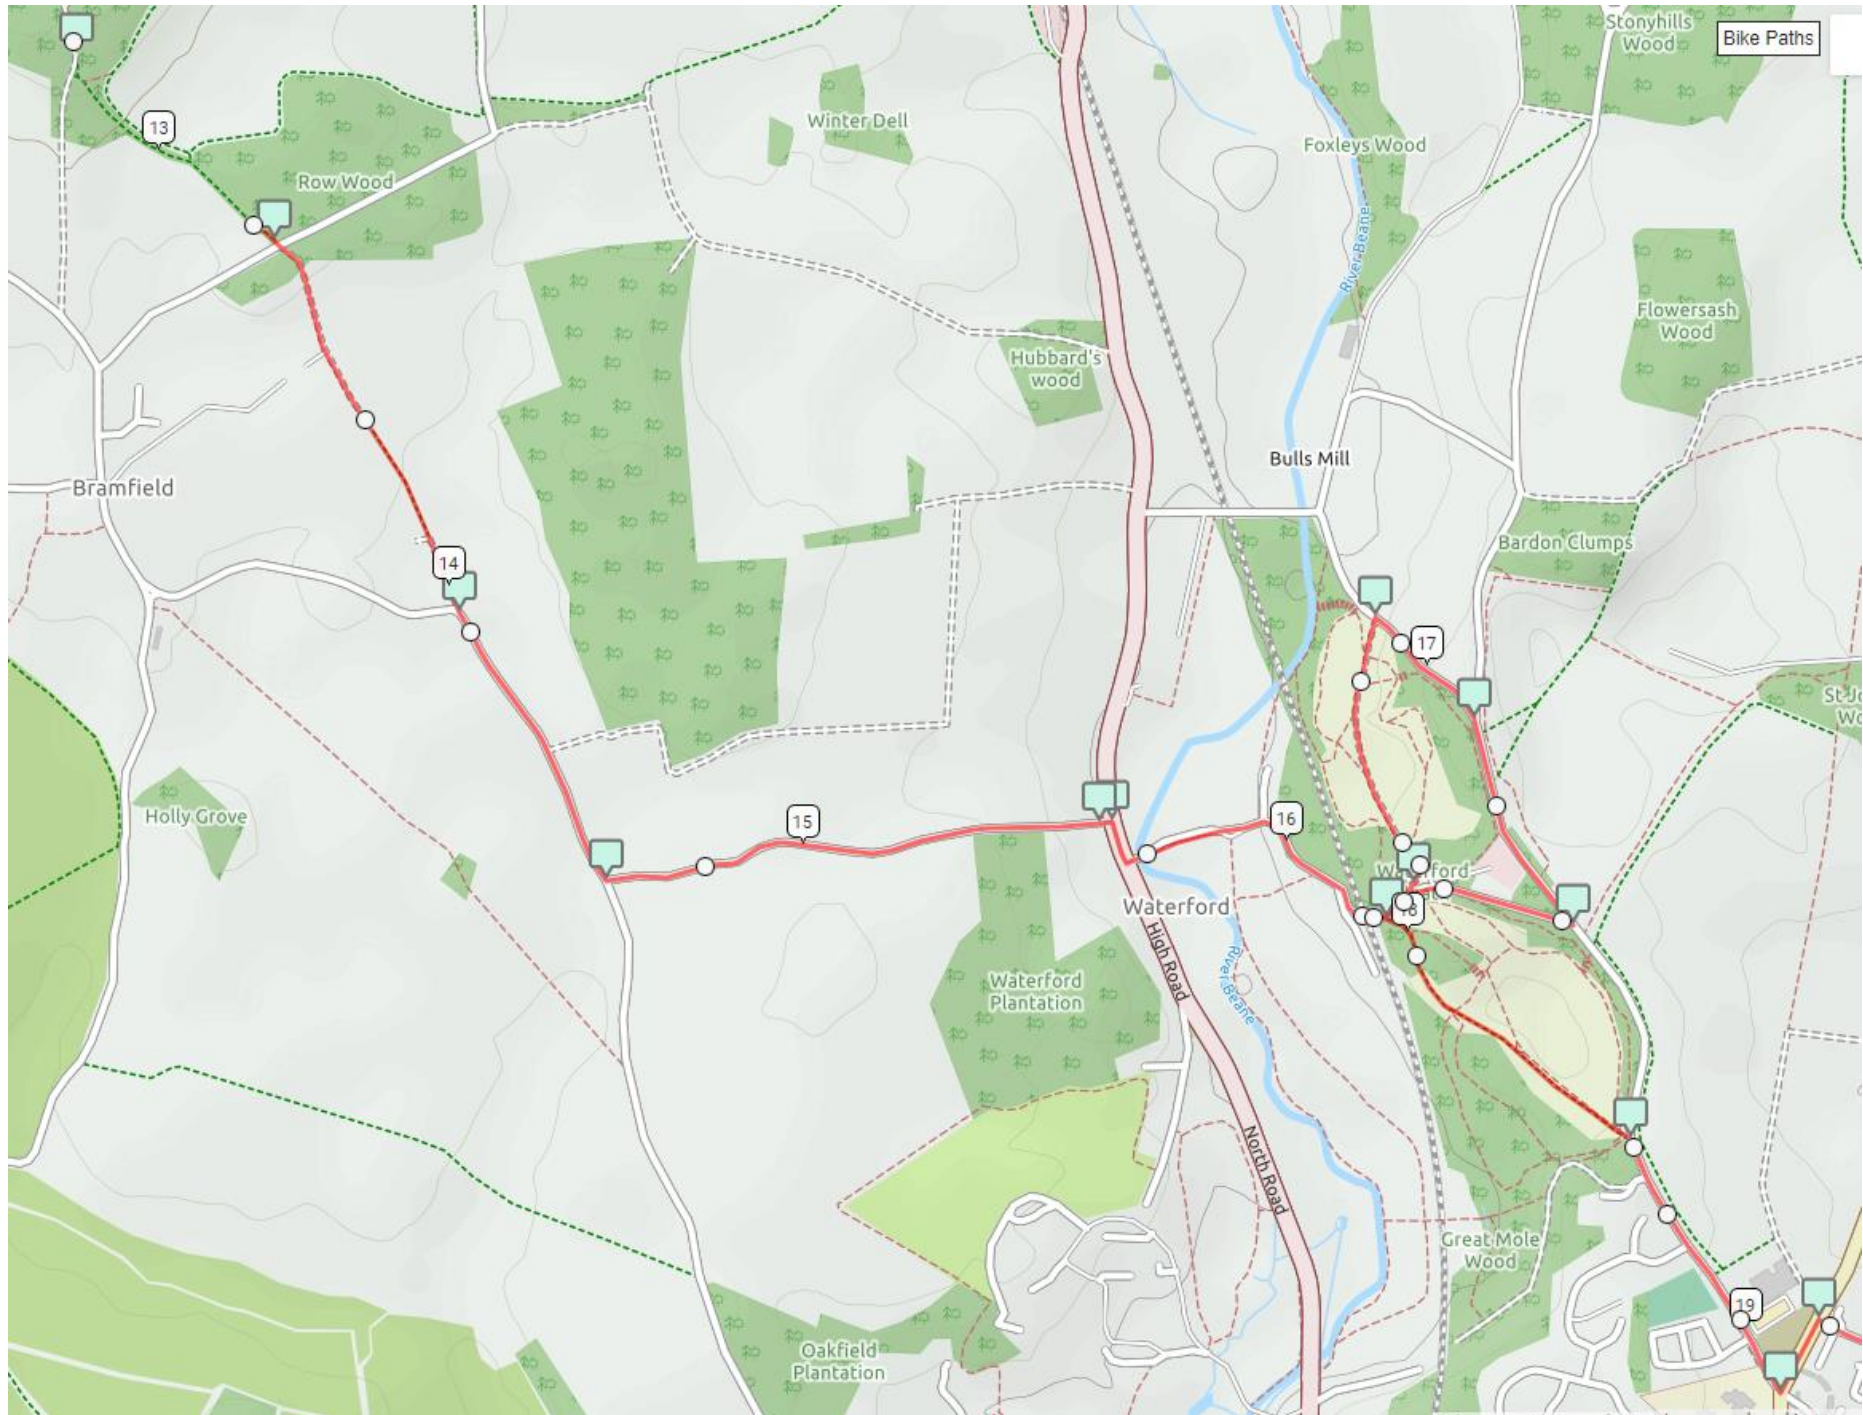

Route Maps -Off Road Challenge 65km (from Stevenage)

Map 1

Map 2

Route Maps -Off Road Challenge 65km (from Stevenage)

Map 3

Route Maps -Off Road Challenge 65km (from Stevenage)

Map 4

Route Maps -Off Road Challenge 65km (from Stevenage)

Map 5

Route Maps -Off Road Challenge 65km (from Stevenage)

Map 6

Route Maps -Off Road Challenge 65km (from Stevenage)

Map 7

Route Maps -Off Road Challenge 65km (from Stevenage)

Map 8

Route Maps -Off Road Challenge 65km (from Stevenage)

Map 9

Route Maps -Off Road Challenge 65km (from Stevenage)

Map 10

Map 11

Route Maps -Off Road Challenge 65km (from Stevenage)

Map 12

Route Maps -Off Road Challenge 65km (from Stevenage)

Map13

Map 14

Route Maps -Off Road Challenge 65km (from Stevenage)

Map 15

Map 16