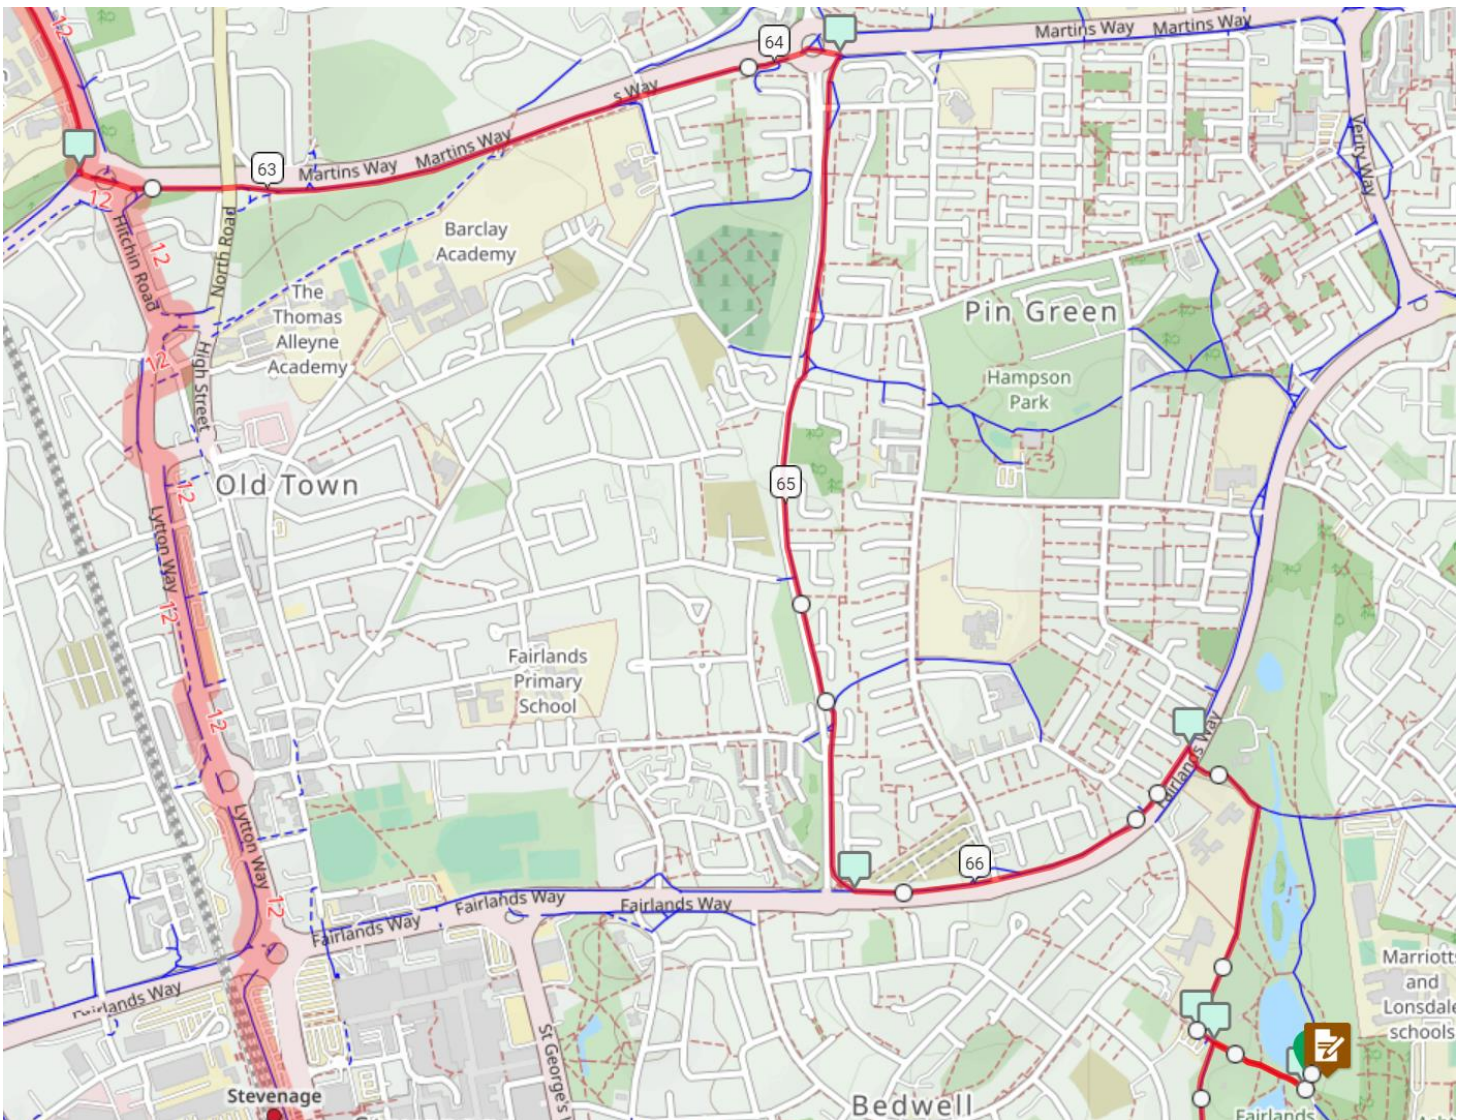

Route Maps -Off Road Challenge 65km (from Stevenage)

Map 1

Map 2

Route Maps -Off Road Challenge 65km (from Stevenage)

Map 3

Route Maps -Off Road Challenge 65km (from Stevenage)

Map 4

Route Maps -Off Road Challenge 65km (from Stevenage)

Map 5

Route Maps -Off Road Challenge 65km (from Stevenage)

Map 6

Route Maps -Off Road Challenge 65km (from Stevenage)

Map 7

Route Maps -Off Road Challenge 65km (from Stevenage)

Map 8

Route Maps -Off Road Challenge 65km (from Stevenage)

Map 9

Route Maps -Off Road Challenge 65km (from Stevenage)

Map 10

Map 11

Route Maps -Off Road Challenge 65km (from Stevenage)

Map 12

Route Maps -Off Road Challenge 65km (from Stevenage)

Map13

Map 14

Route Maps -Off Road Challenge 65km (from Stevenage)

Map 15

Map 16