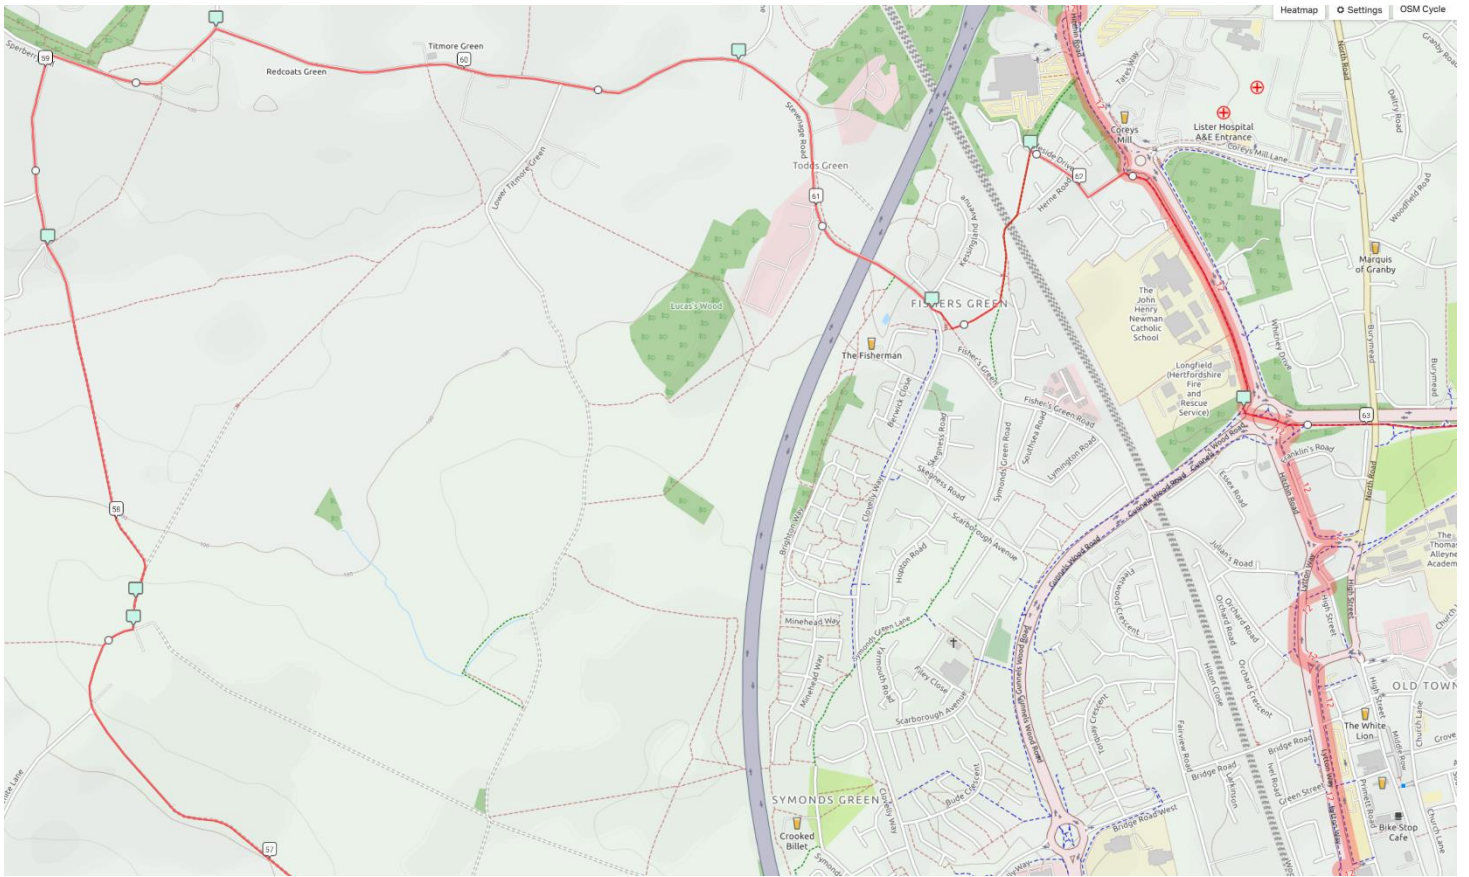

Route Maps -Off Road Challenge 65km (from Stevenage)

Map 1

Map 2

Route Maps -Off Road Challenge 65km (from Stevenage)

Map 3

Route Maps -Off Road Challenge 65km (from Stevenage)

Map 4

Route Maps -Off Road Challenge 65km (from Stevenage)

Map 5

Route Maps -Off Road Challenge 65km (from Stevenage)

Map 6

Route Maps -Off Road Challenge 65km (from Stevenage)

Map 7

Route Maps -Off Road Challenge 65km (from Stevenage)

Map 8

Route Maps -Off Road Challenge 65km (from Stevenage)

Map 9

Route Maps -Off Road Challenge 65km (from Stevenage)

Map 10

Map 11

Route Maps -Off Road Challenge 65km (from Stevenage)

Map 12

Route Maps -Off Road Challenge 65km (from Stevenage)

Map13

Map 14

Route Maps -Off Road Challenge 65km (from Stevenage)

Map 15

Map 16