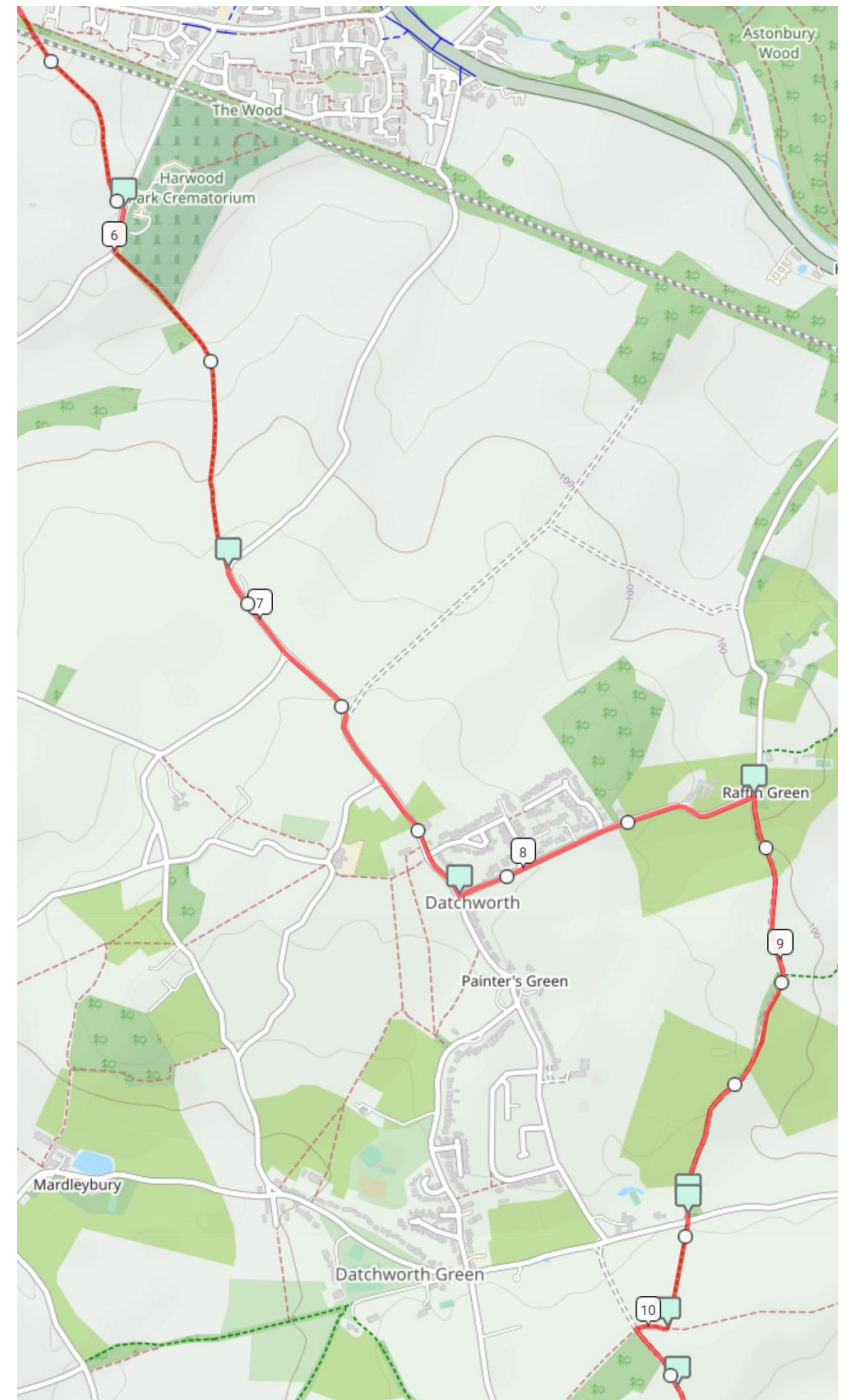

Route Maps -Off Road Challenge 65km (from Stevenage)

Map 1

Map 2

Route Maps -Off Road Challenge 65km (from Stevenage)

Map 3

Route Maps -Off Road Challenge 65km (from Stevenage)

Map 4

Route Maps -Off Road Challenge 65km (from Stevenage)

Map 5

Route Maps -Off Road Challenge 65km (from Stevenage)

Map 6

Route Maps -Off Road Challenge 65km (from Stevenage)

Map 7

Route Maps -Off Road Challenge 65km (from Stevenage)

Map 8

Route Maps -Off Road Challenge 65km (from Stevenage)

Map 9

Route Maps -Off Road Challenge 65km (from Stevenage)

Map 10

Map 11

Route Maps -Off Road Challenge 65km (from Stevenage)

Map 12

Route Maps -Off Road Challenge 65km (from Stevenage)

Map13

Map 14

Route Maps -Off Road Challenge 65km (from Stevenage)

Map 15

Map 16