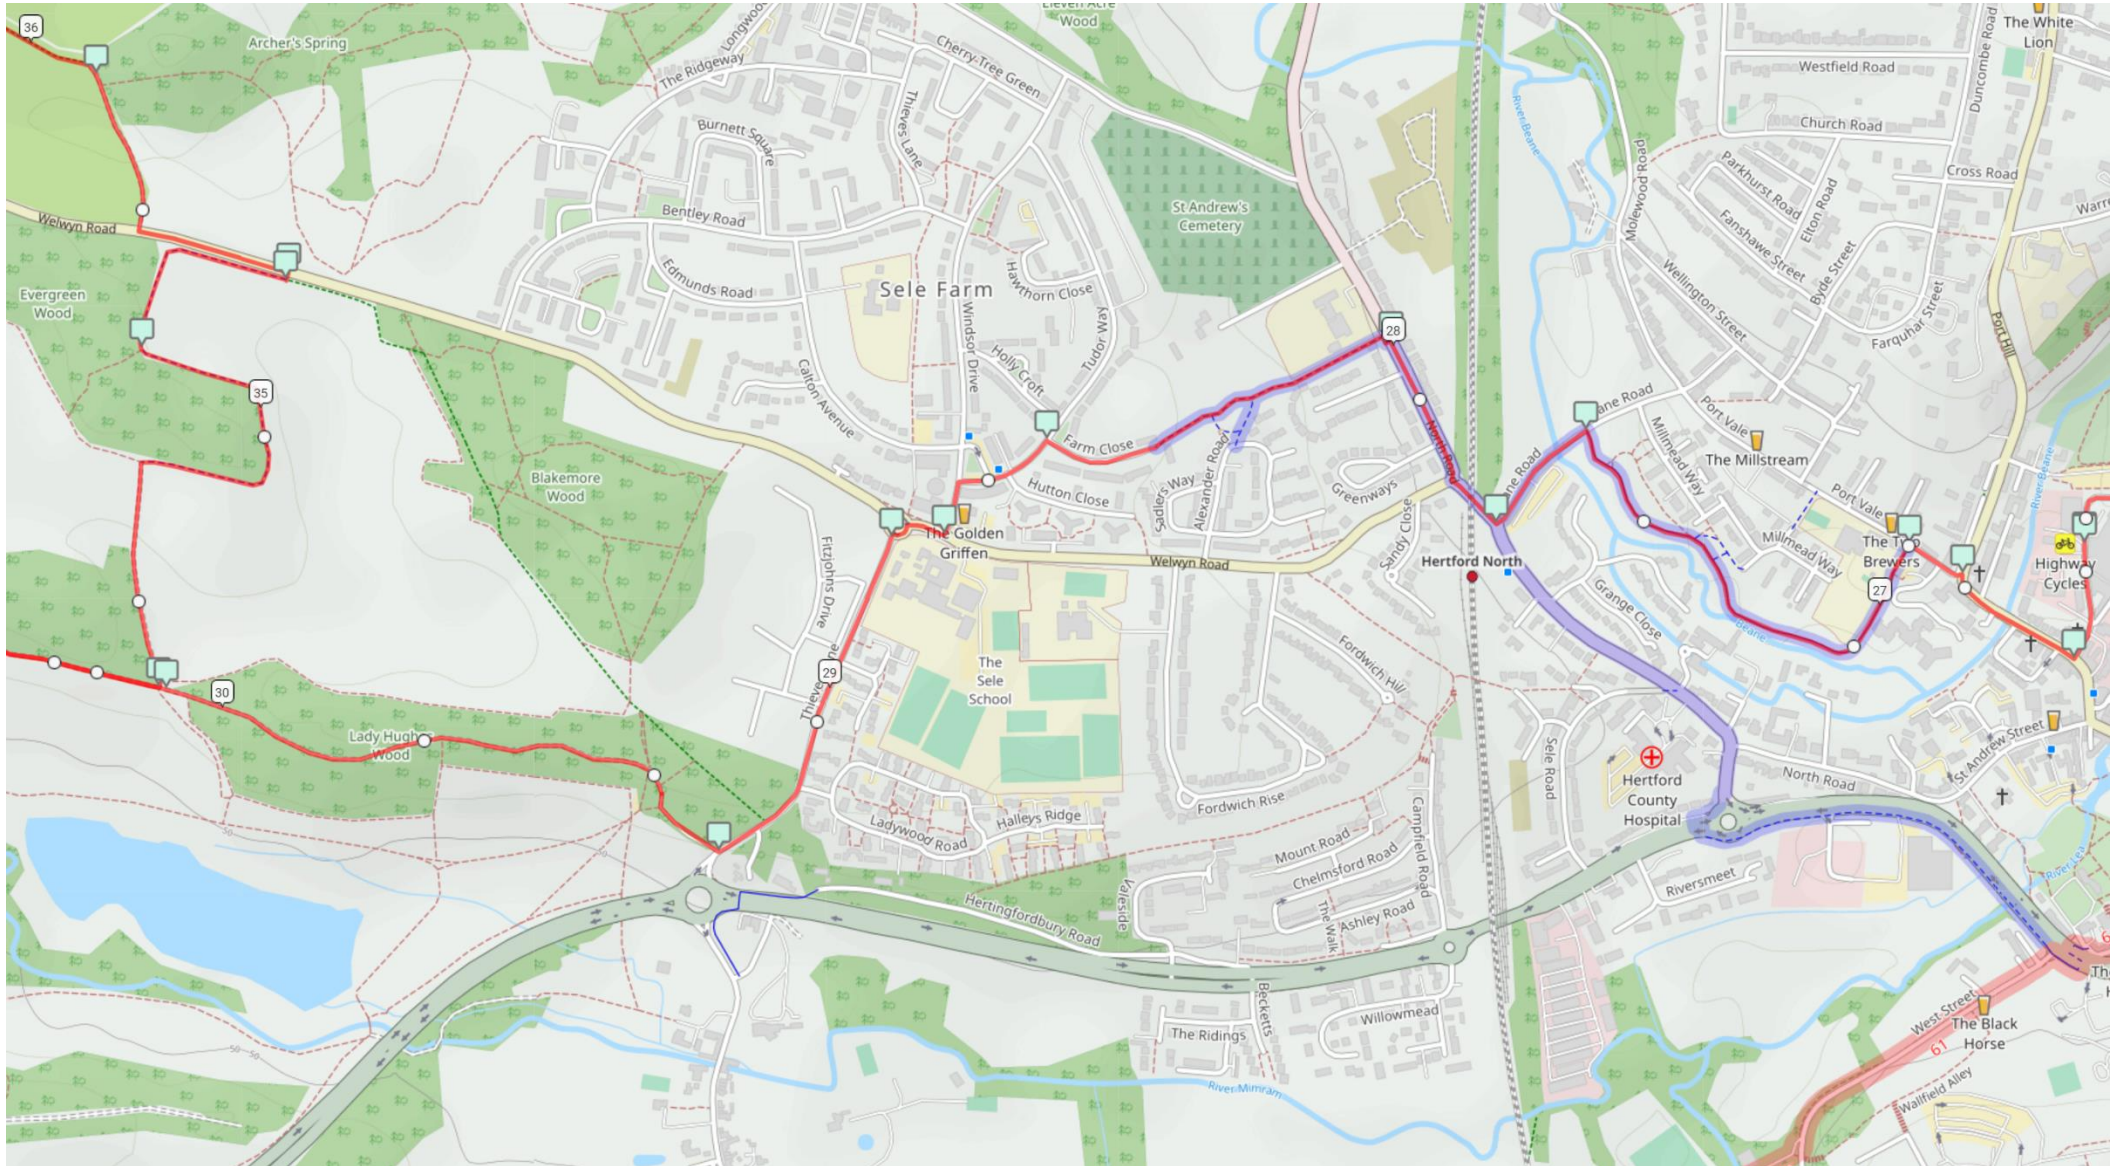

Route Maps -Off Road Challenge 65km (from Stevenage)

Map 1

Map 2

Route Maps -Off Road Challenge 65km (from Stevenage)

Map 3

Route Maps -Off Road Challenge 65km (from Stevenage)

Map 4

Route Maps -Off Road Challenge 65km (from Stevenage)

Map 5

Route Maps -Off Road Challenge 65km (from Stevenage)

Map 6

Route Maps -Off Road Challenge 65km (from Stevenage)

Map 7

Route Maps -Off Road Challenge 65km (from Stevenage)

Map 8

Route Maps -Off Road Challenge 65km (from Stevenage)

Map 9

Route Maps -Off Road Challenge 65km (from Stevenage)

Map 10

Map 11

Route Maps -Off Road Challenge 65km (from Stevenage)

Map 12

Route Maps -Off Road Challenge 65km (from Stevenage)

Map13

Map 14

Route Maps -Off Road Challenge 65km (from Stevenage)

Map 15

Map 16