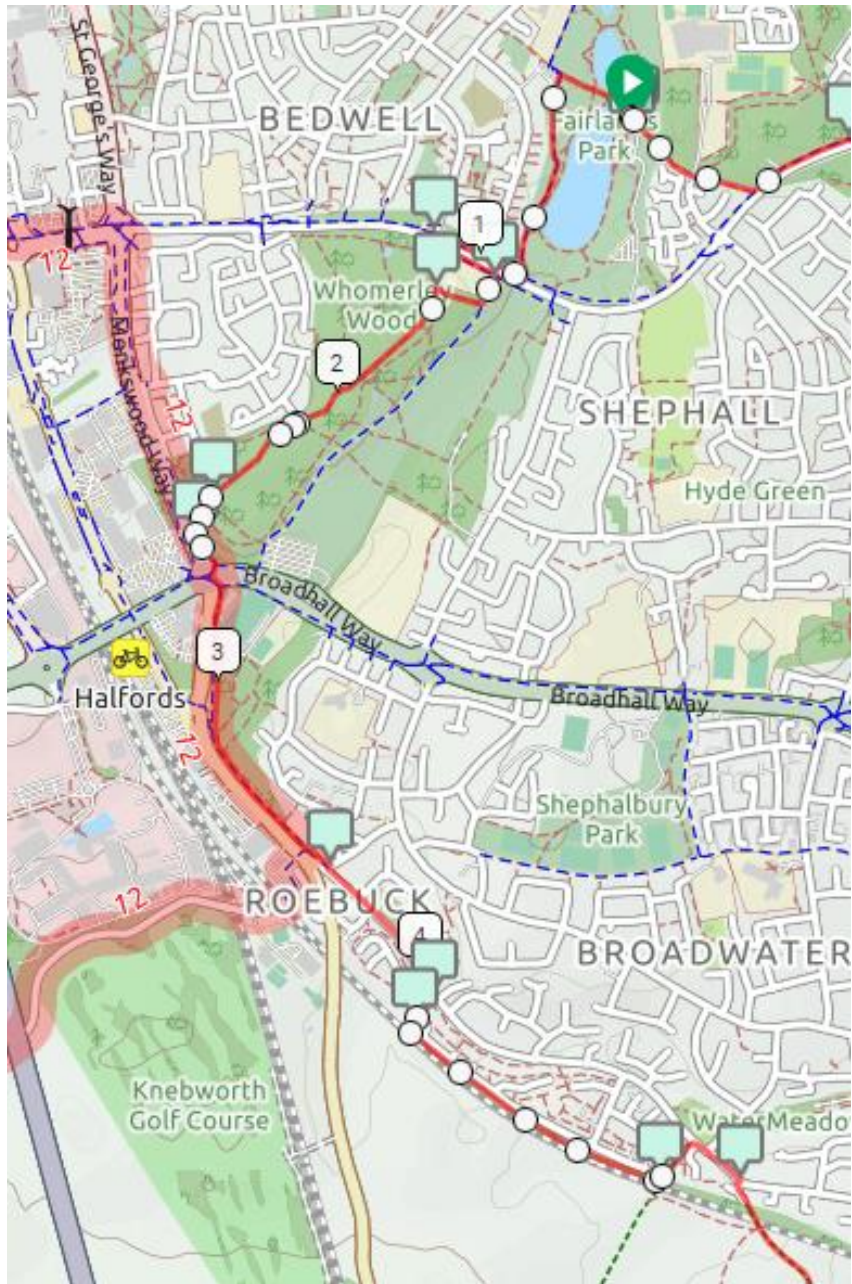

Route Maps -Off Road Challenge 65km (from Stevenage)

Map 1

Map 2

Route Maps -Off Road Challenge 65km (from Stevenage)

Map 3

Route Maps -Off Road Challenge 65km (from Stevenage)

Map 4

Route Maps -Off Road Challenge 65km (from Stevenage)

Map 5

Route Maps -Off Road Challenge 65km (from Stevenage)

Map 6

Route Maps -Off Road Challenge 65km (from Stevenage)

Map 7

Route Maps -Off Road Challenge 65km (from Stevenage)

Map 8

Route Maps -Off Road Challenge 65km (from Stevenage)

Map 9

Route Maps -Off Road Challenge 65km (from Stevenage)

Map 10

Map 11

Route Maps -Off Road Challenge 65km (from Stevenage)

Map 12

Route Maps -Off Road Challenge 65km (from Stevenage)

Map13

Map 14

Route Maps -Off Road Challenge 65km (from Stevenage)

Map 15

Map 16