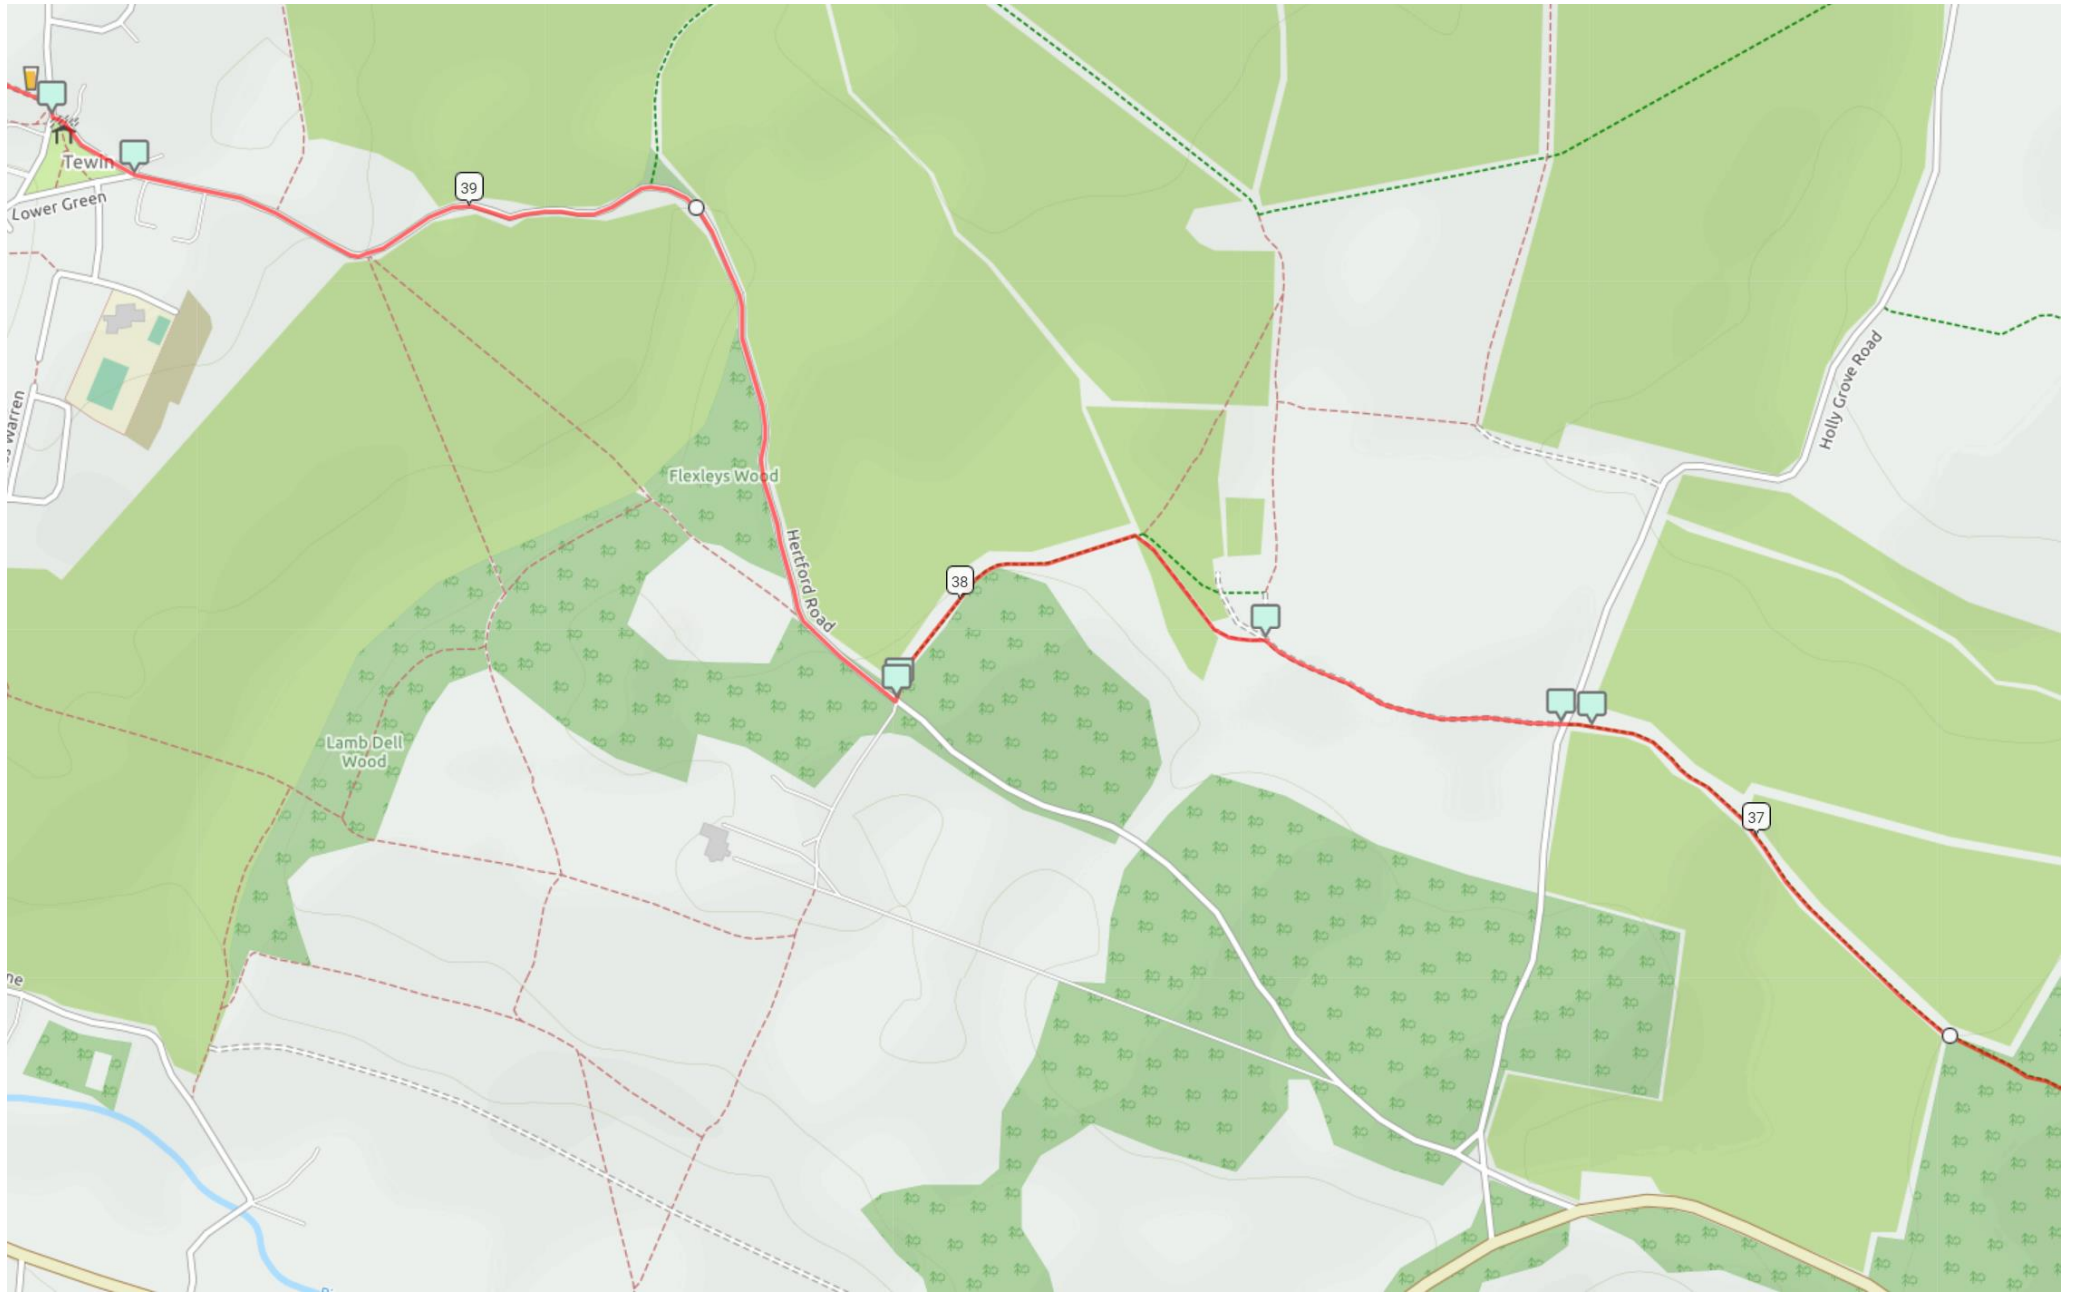

Route Maps -Off Road Challenge 65km (from Stevenage)

Map 1

Map 2

Route Maps -Off Road Challenge 65km (from Stevenage)

Map 3

Route Maps -Off Road Challenge 65km (from Stevenage)

Map 4

Route Maps -Off Road Challenge 65km (from Stevenage)

Map 5

Route Maps -Off Road Challenge 65km (from Stevenage)

Map 6

Route Maps -Off Road Challenge 65km (from Stevenage)

Map 7

Route Maps -Off Road Challenge 65km (from Stevenage)

Map 8

Route Maps -Off Road Challenge 65km (from Stevenage)

Map 9

Route Maps -Off Road Challenge 65km (from Stevenage)

Map 10

Map 11

Route Maps -Off Road Challenge 65km (from Stevenage)

Map 12

Route Maps -Off Road Challenge 65km (from Stevenage)

Map13

Map 14

Route Maps -Off Road Challenge 65km (from Stevenage)

Map 15

Map 16