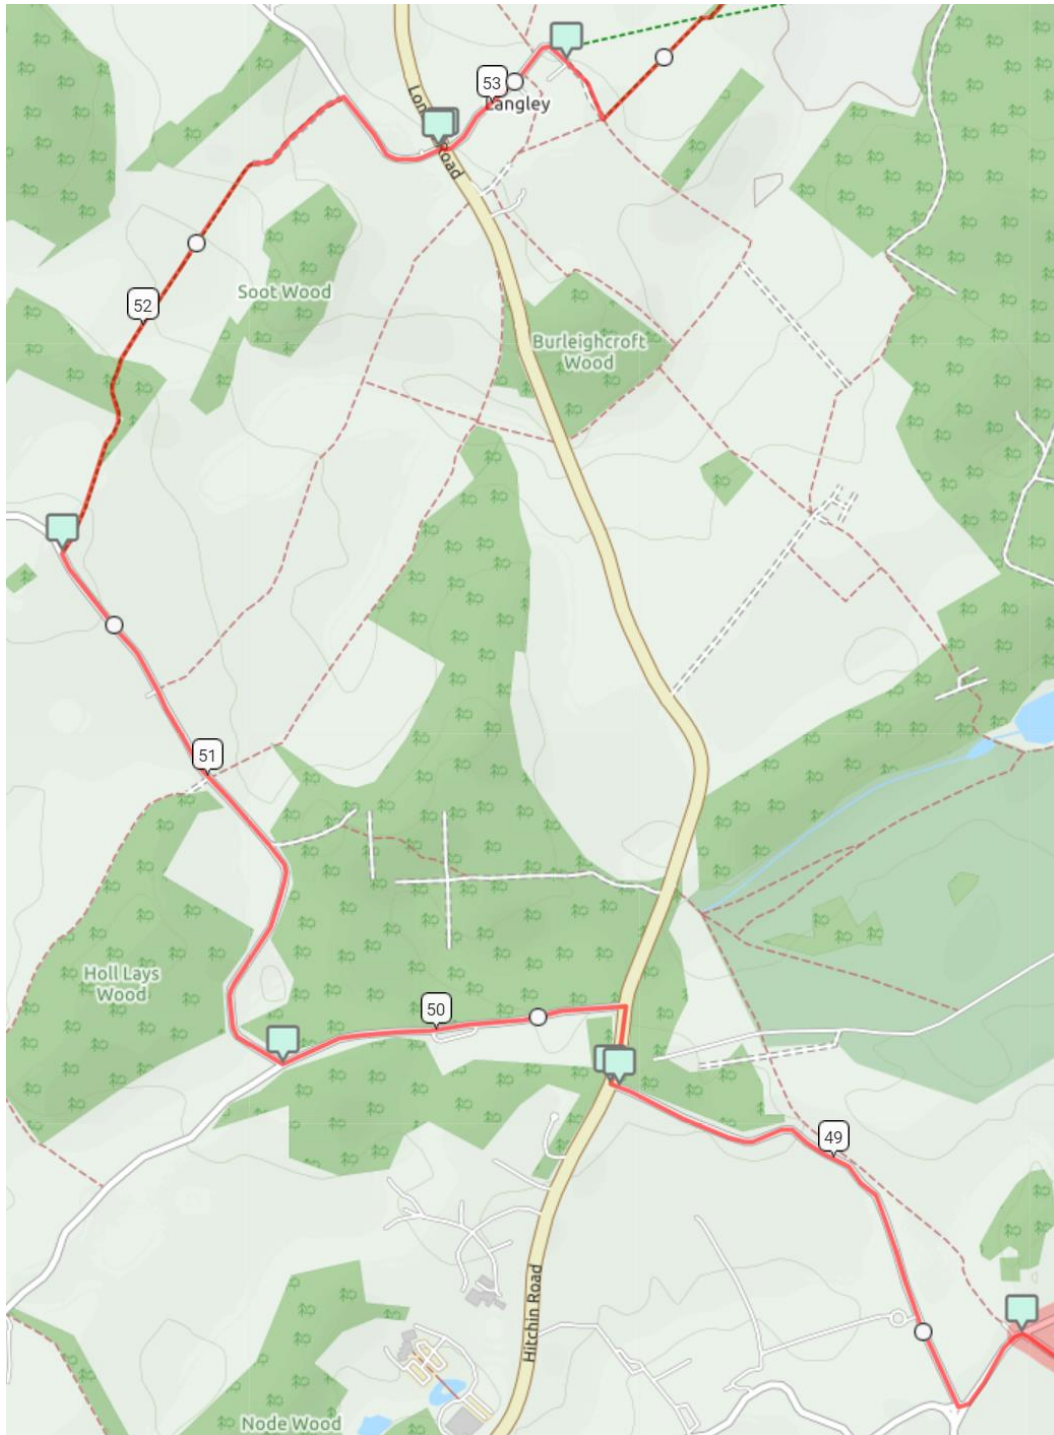

Route Maps -Off Road Challenge 65km (from Stevenage)

Map 1

Map 2

Route Maps -Off Road Challenge 65km (from Stevenage)

Map 3

Route Maps -Off Road Challenge 65km (from Stevenage)

Map 4

Route Maps -Off Road Challenge 65km (from Stevenage)

Map 5

Route Maps -Off Road Challenge 65km (from Stevenage)

Map 6

Route Maps -Off Road Challenge 65km (from Stevenage)

Map 7

Route Maps -Off Road Challenge 65km (from Stevenage)

Map 8

Route Maps -Off Road Challenge 65km (from Stevenage)

Map 9

Route Maps -Off Road Challenge 65km (from Stevenage)

Map 10

Map 11

Route Maps -Off Road Challenge 65km (from Stevenage)

Map 12

Route Maps -Off Road Challenge 65km (from Stevenage)

Map13

Map 14

Route Maps -Off Road Challenge 65km (from Stevenage)

Map 15

Map 16