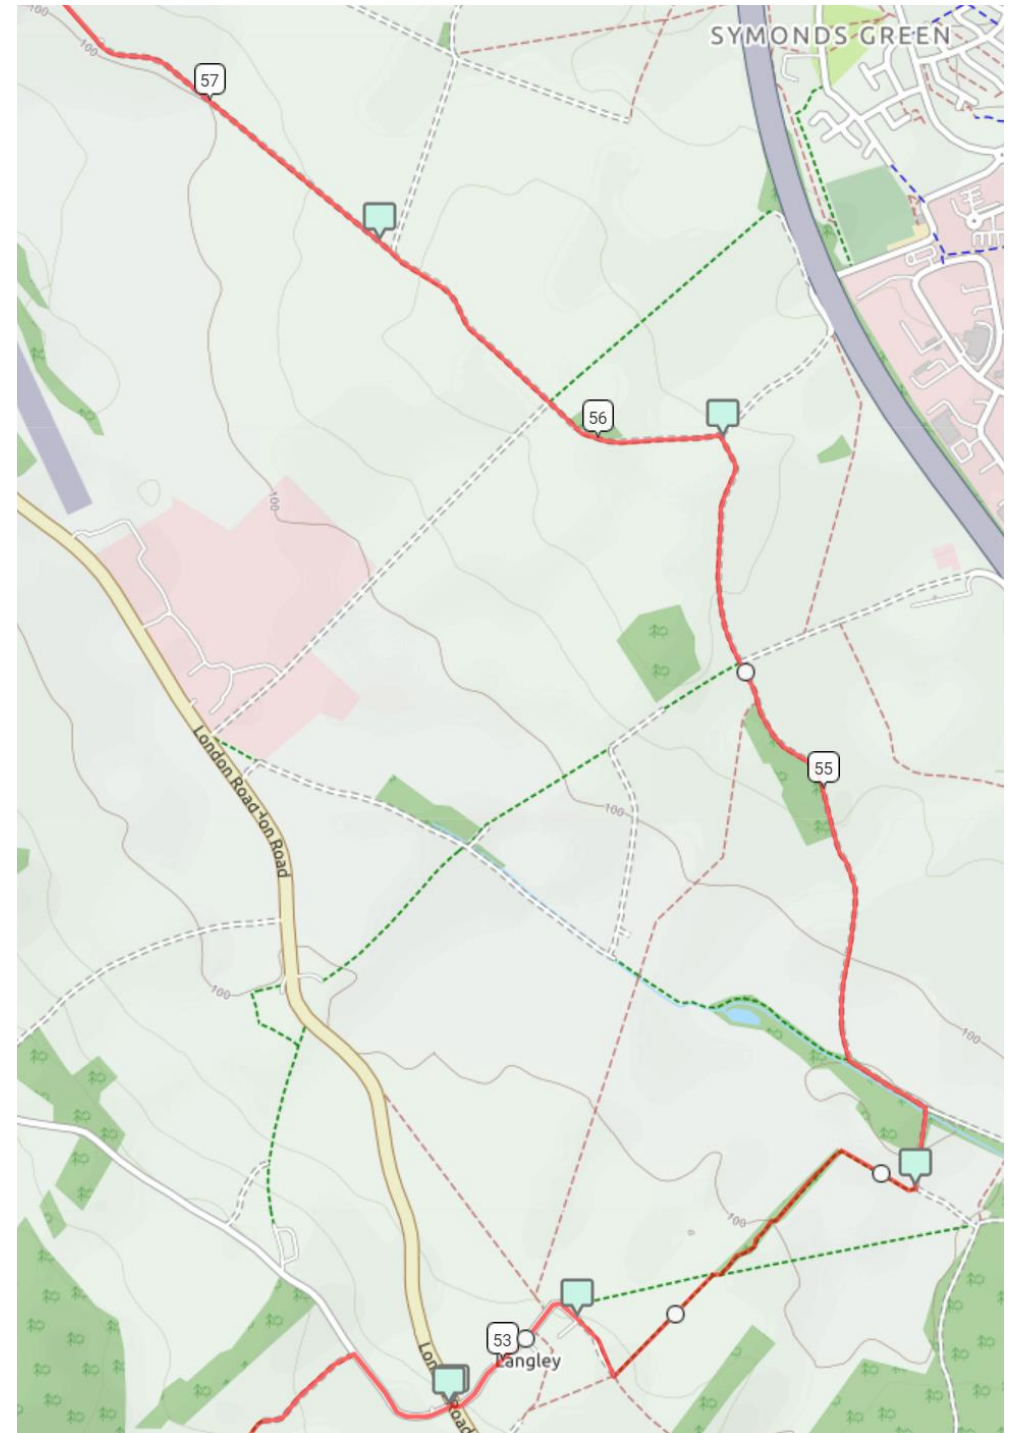

Route Maps -Off Road Challenge 65km (from Stevenage)

Map 1

Map 2

Route Maps -Off Road Challenge 65km (from Stevenage)

Map 3

Route Maps -Off Road Challenge 65km (from Stevenage)

Map 4

Route Maps -Off Road Challenge 65km (from Stevenage)

Map 5

Route Maps -Off Road Challenge 65km (from Stevenage)

Map 6

Route Maps -Off Road Challenge 65km (from Stevenage)

Map 7

Route Maps -Off Road Challenge 65km (from Stevenage)

Map 8

Route Maps -Off Road Challenge 65km (from Stevenage)

Map 9

Route Maps -Off Road Challenge 65km (from Stevenage)

Map 10

Map 11

Route Maps -Off Road Challenge 65km (from Stevenage)

Map 12

Route Maps -Off Road Challenge 65km (from Stevenage)

Map13

Map 14

Route Maps -Off Road Challenge 65km (from Stevenage)

Map 15

Map 16