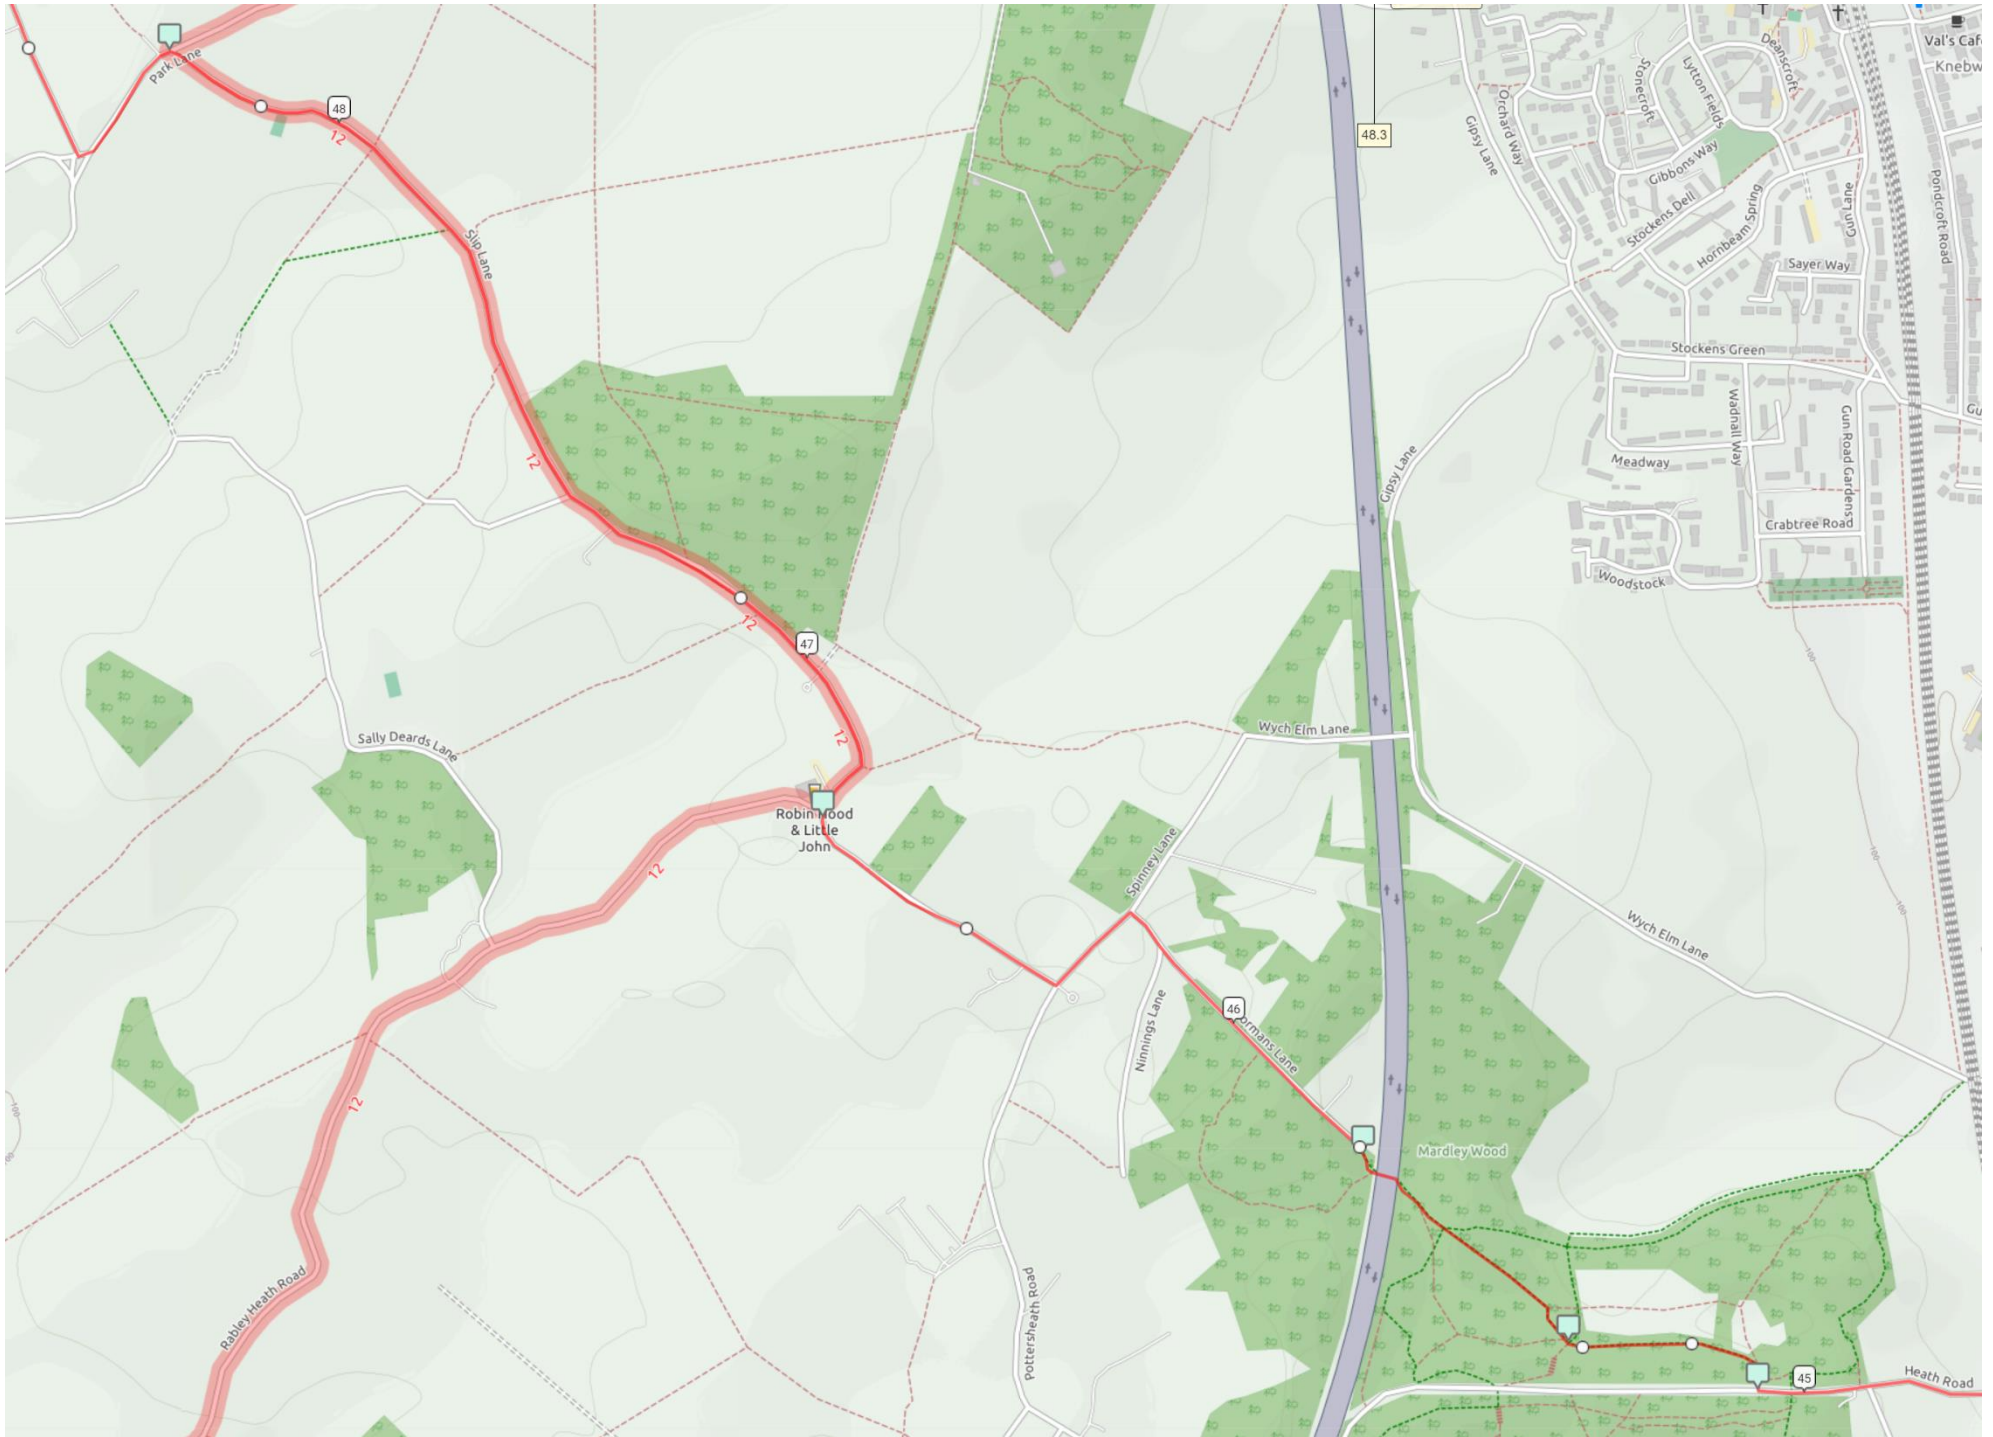

Route Maps -Off Road Challenge 65km (from Stevenage)

Map 1

Map 2

Route Maps -Off Road Challenge 65km (from Stevenage)

Map 3

Route Maps -Off Road Challenge 65km (from Stevenage)

Map 4

Route Maps -Off Road Challenge 65km (from Stevenage)

Map 5

Route Maps -Off Road Challenge 65km (from Stevenage)

Map 6

Route Maps -Off Road Challenge 65km (from Stevenage)

Map 7

Route Maps -Off Road Challenge 65km (from Stevenage)

Map 8

Route Maps -Off Road Challenge 65km (from Stevenage)

Map 9

Route Maps -Off Road Challenge 65km (from Stevenage)

Map 10

Map 11

Route Maps -Off Road Challenge 65km (from Stevenage)

Map 12

Route Maps -Off Road Challenge 65km (from Stevenage)

Map13

Map 14

Route Maps -Off Road Challenge 65km (from Stevenage)

Map 15

Map 16